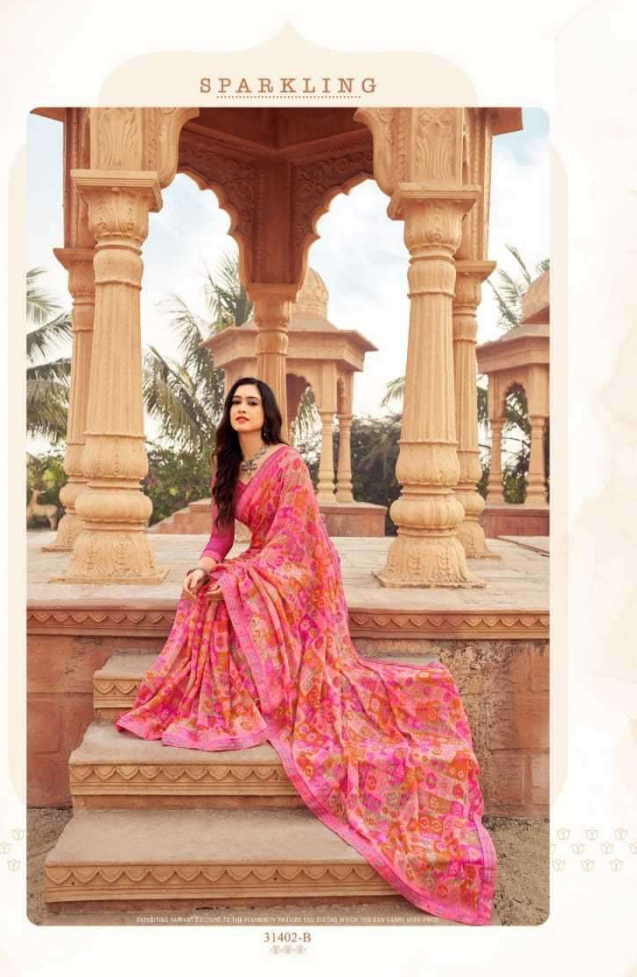

Ruchi

STUPENDOUS

A BLEND OF RED'S PASSION AND YELLOW'S JOY BRING THAT ZEST IN YOUR WARDROBE.

31401-A

Ruchi

GORGEOUS

THIS SPLENDID PIECE OF FUSION, PERFECTLY IMAGINATE YOUR PERSONALITY

31405-A

9-9-22

A close-up photograph of the same woman sitting and posing elegantly in the same green and blue patterned saree. The background shows the same traditional Indian building. The word 'GORGEOUS' is written in a decorative font at the top. Below the image, there is a short promotional text and a product code.