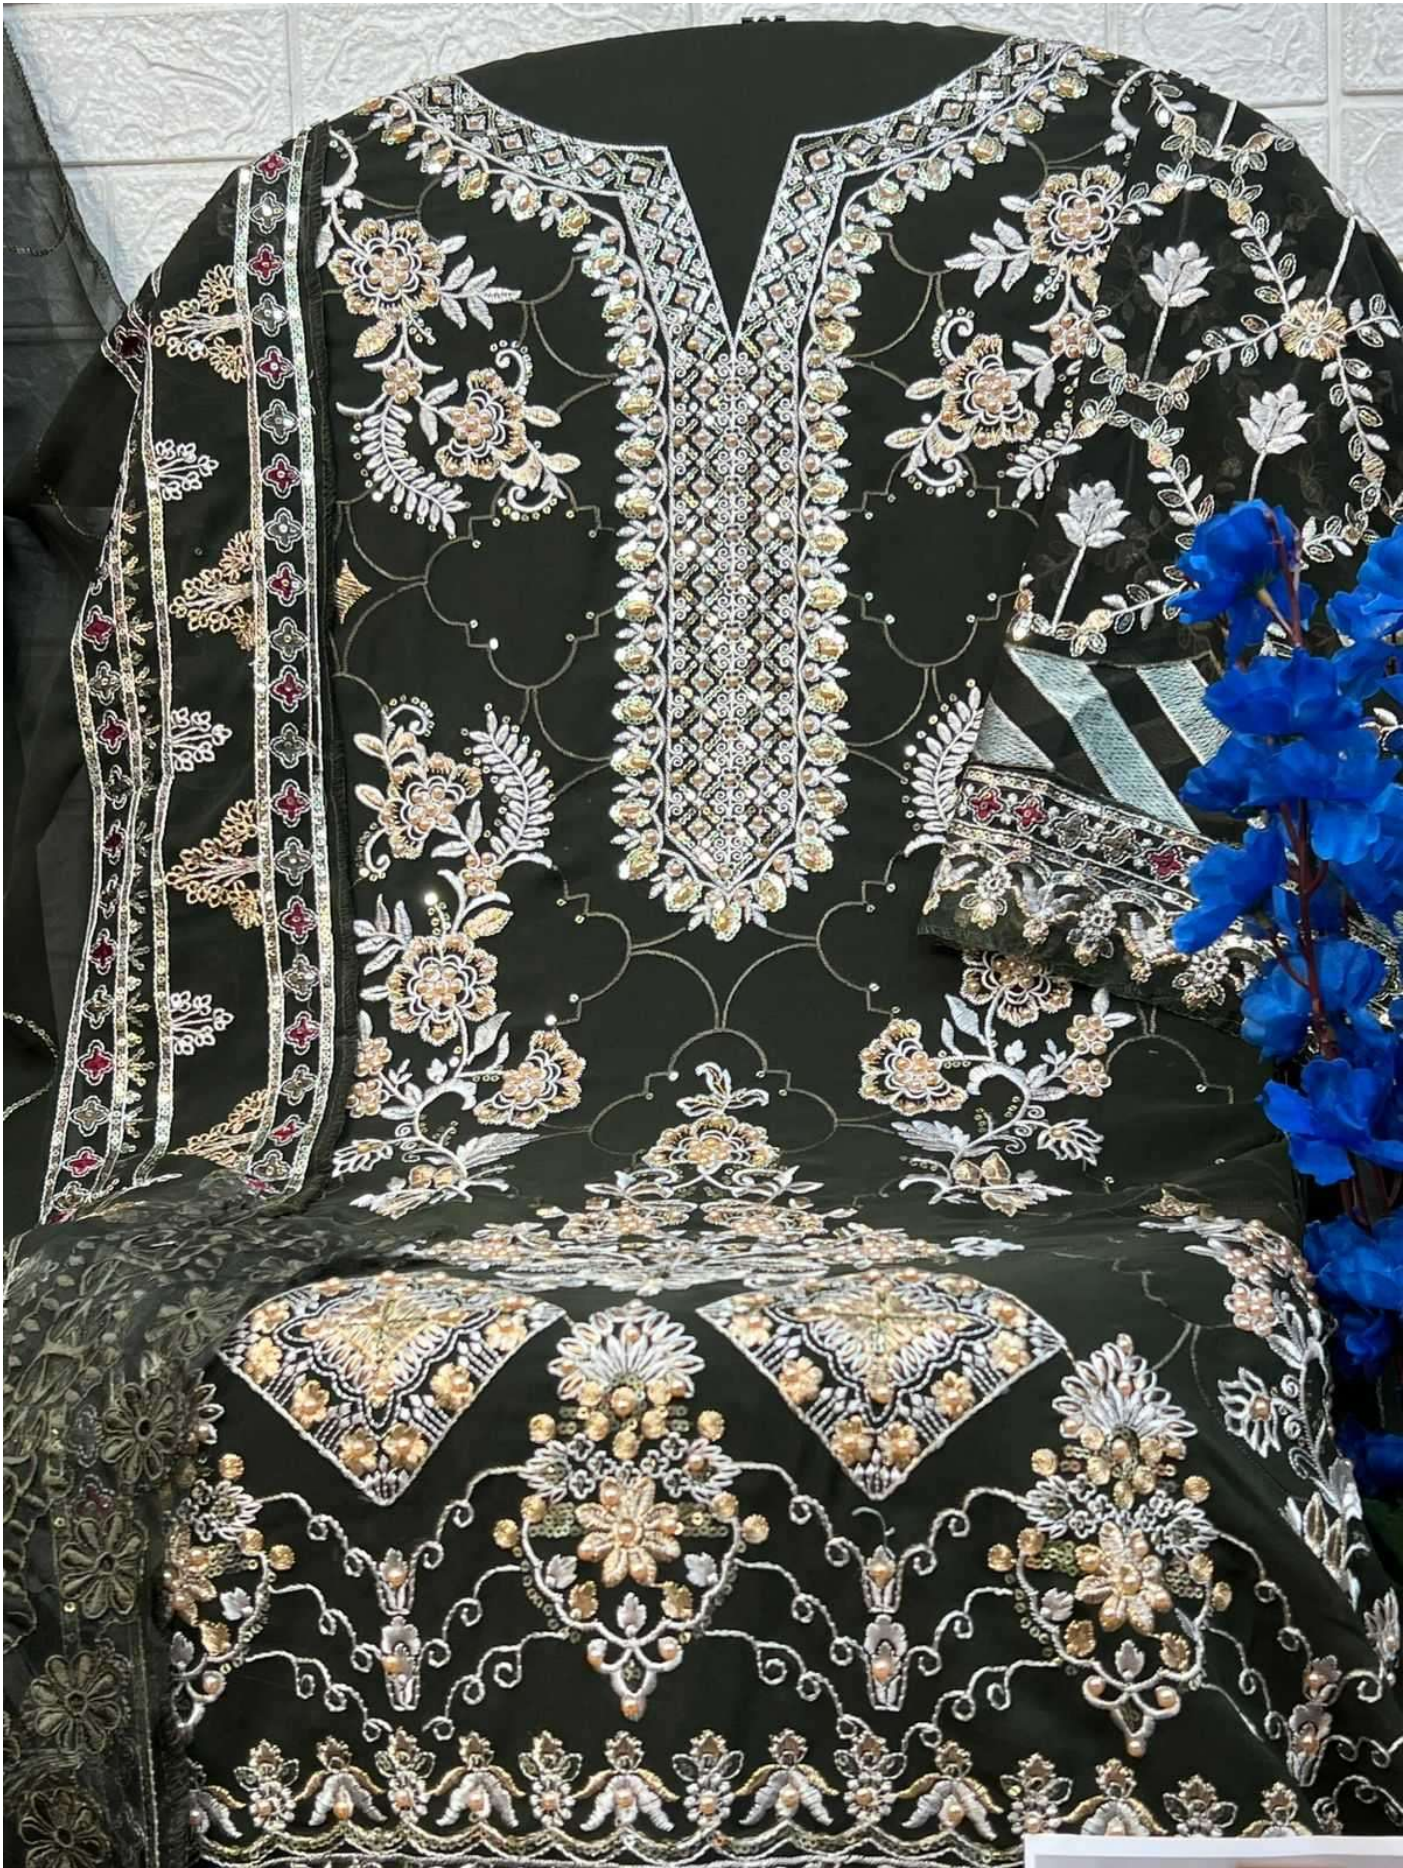

ZAHA ZOYA

VOL-2

ZAHA ZOYA

VOL-2

ZAHA

ZOYA

VOL-2

TOP Faux Georgette with Embroidery **BOTTOM-INNER** Dull santoon **DUPATTA** Faux Georgette with Embroidery

10287-A

10287-B

10287-C

10287-D

ZOYA
VOL-2
Top Faux Georgette
with Embroidery

ZOYA

VOL-2

TOP Faux Georgette
with Embroidery

ZAHA

BOTTOM-INNER Dull Santoon

D.No.10287-C

DUPATTA Faux Georgette
with Embroidery

ZOYA

VOL-2

TOP Faux Georgette
with Embroidery

ZAHA

ZAHA

BOTTOM-INNER Dull Santoon

D.No.10287-A

DUPATTA Faux Georgette
with Embroidery