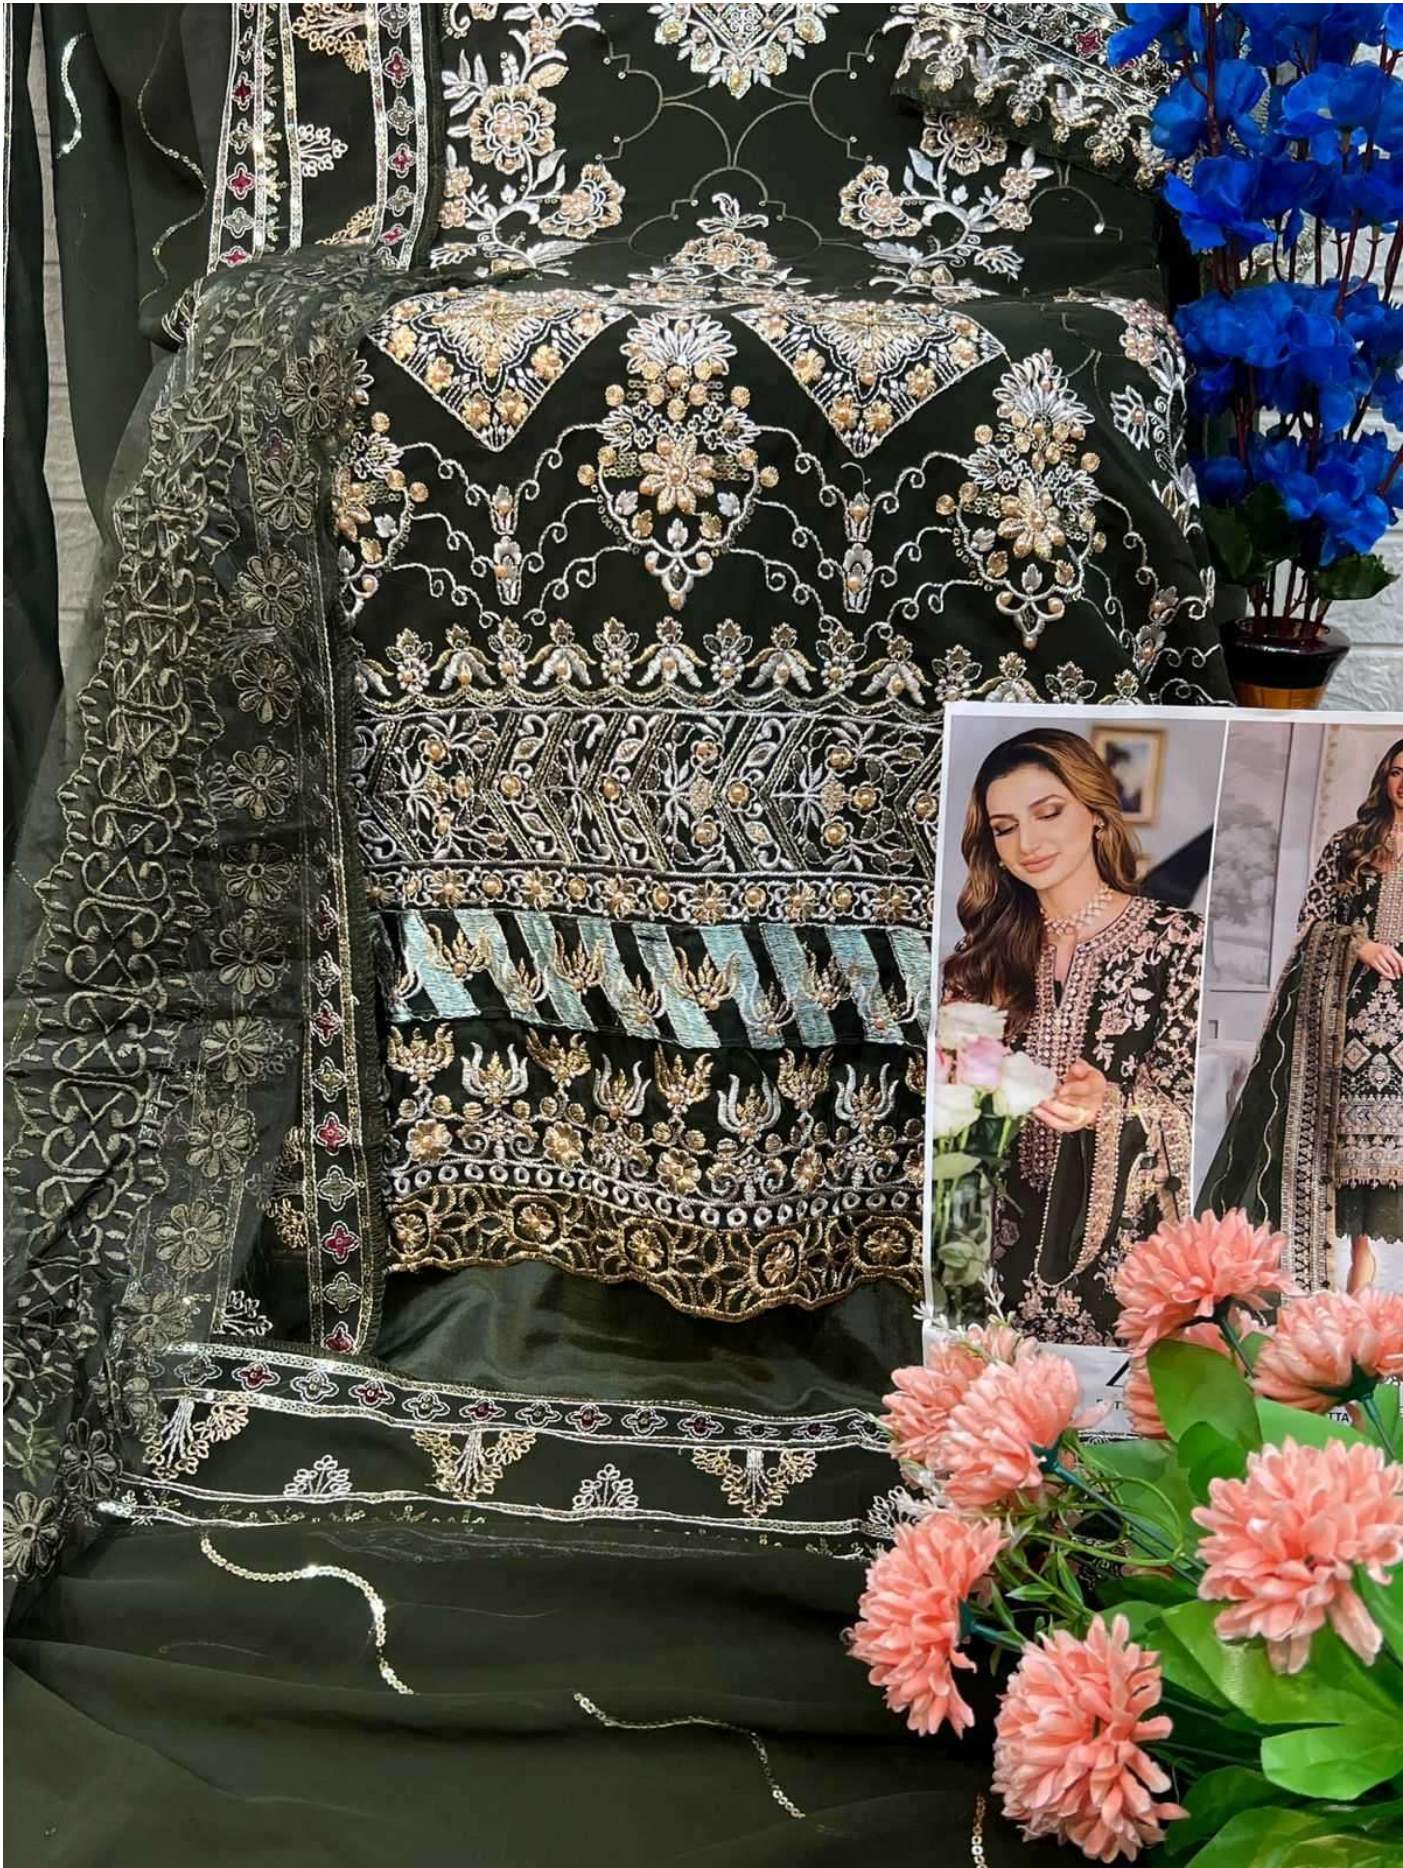

ZAHA ZOYA

VOL-2

ZAHA ZOYA

VOL-2

ZAHA

ZOYA

VOL-2

TOP Faux Georgette with Embroidery **BOTTOM-INNER** Dull santoon **DUPATTA** Faux Georgette with Embroidery

10287-A

10287-B

10287-C

10287-D

ZOYA
VOL-2
Top Faux Georgette
with Embroidery

ZOYA

VOL-2

TOP Faux Georgette
with Embroidery

ZAHA

BOTTOM-INNER Dull Santoon

D.No.10287-C

DUPATTA Faux Georgette
with Embroidery

ZOYA

VOL-2

TOP Faux Georgette
with Embroidery

ZAHA

ZAHA

BOTTOM-INNER Dull Santoon

D.No.10287-A

DUPATTA Faux Georgette
with Embroidery