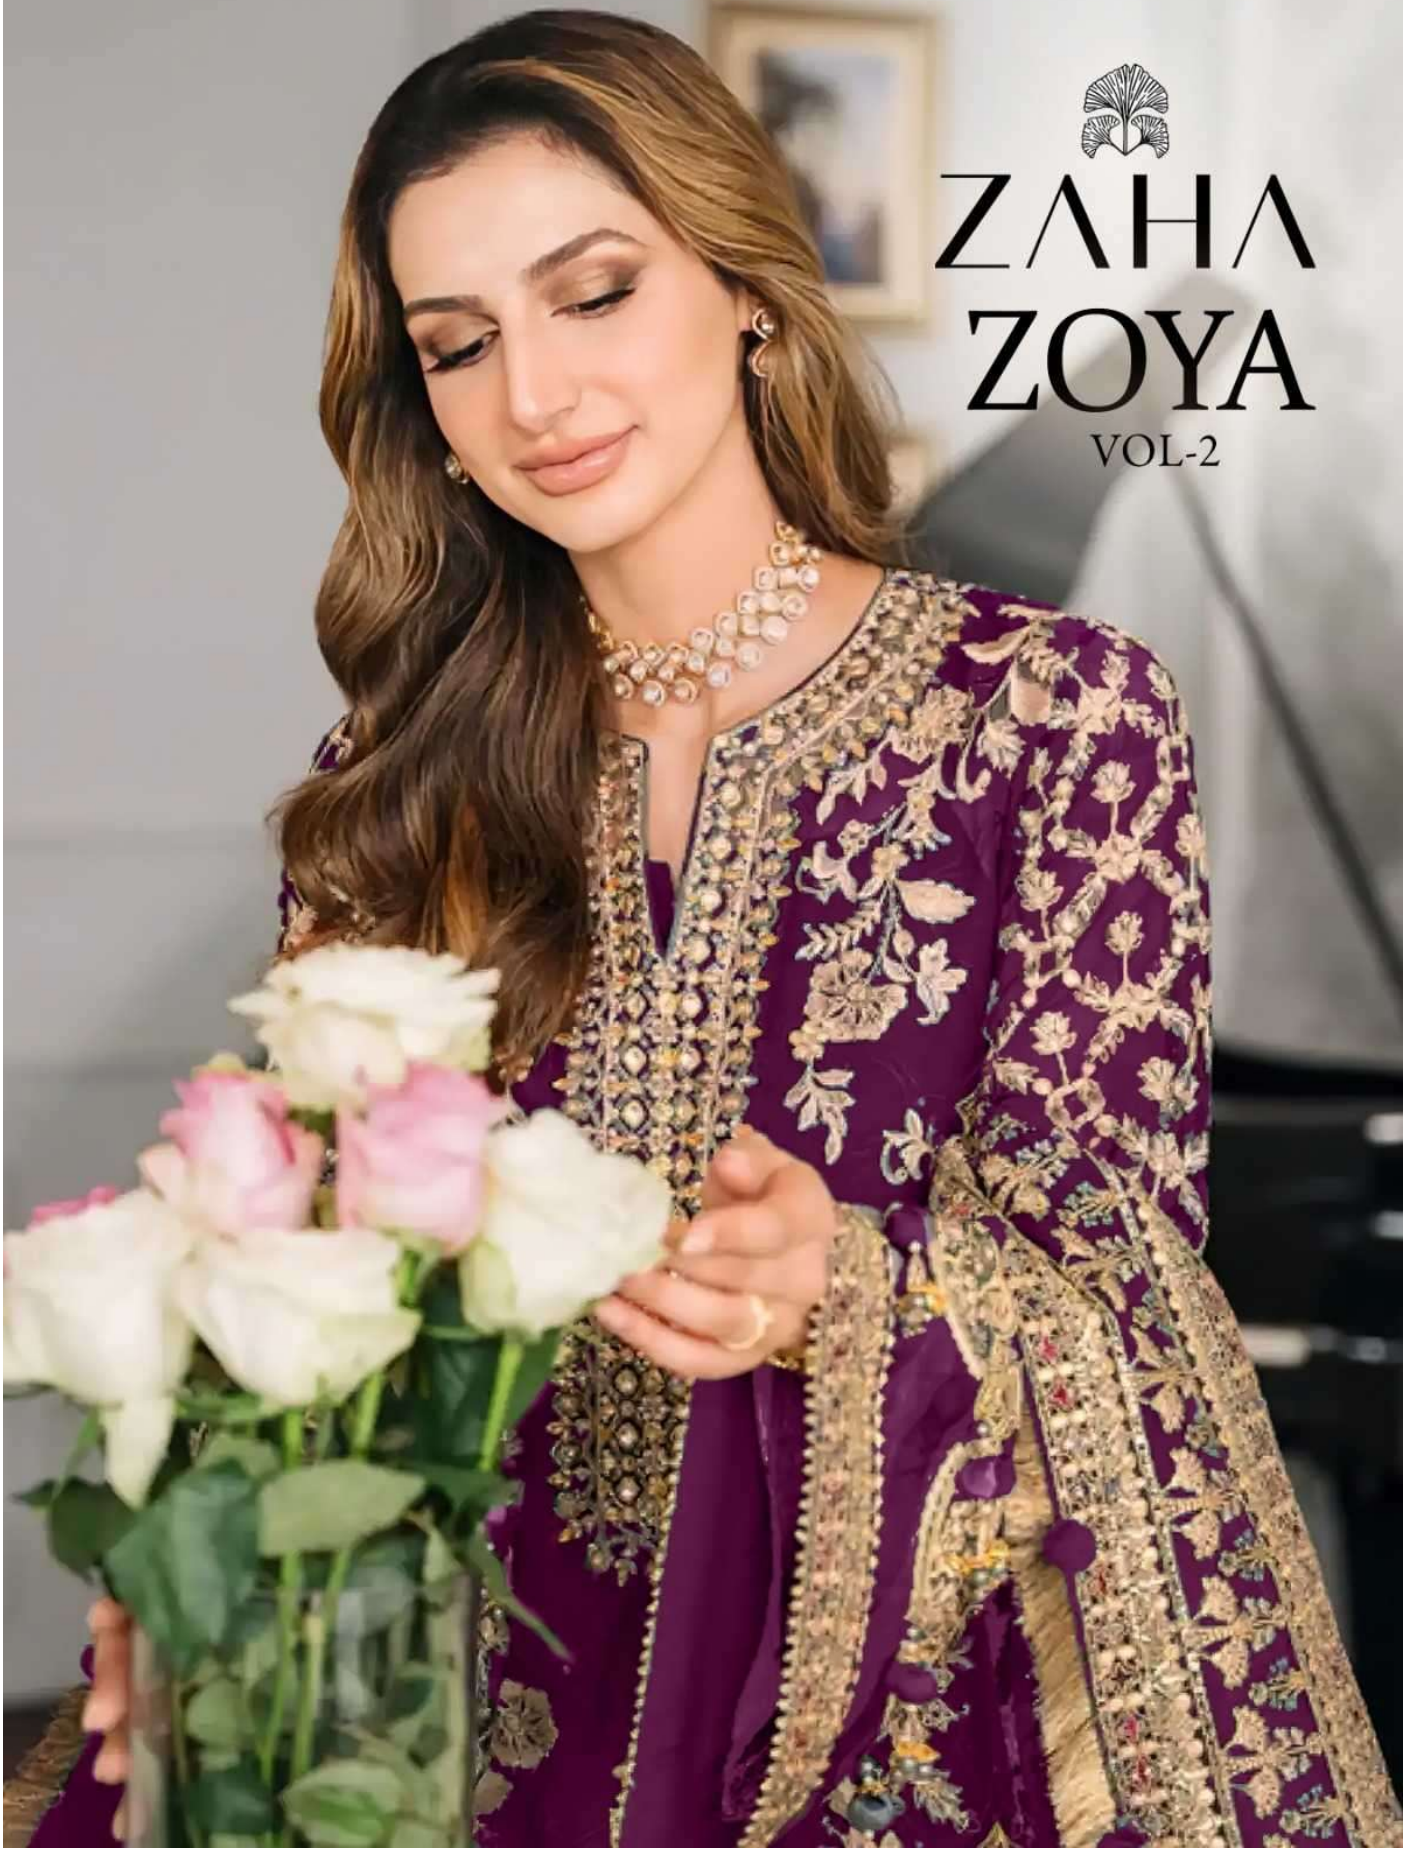

ZAHA ZOYA

VOL-2

ZAHA ZOYA

VOL-2

ZAHA

ZOYA

VOL-2

TOP Faux Georgette with Embroidery **BOTTOM-INNER** Dull santoon **DUPATTA** Faux Georgette with Embroidery

10287-A

10287-B

10287-C

10287-D

ZOYA
VOL-2
Top Faux Georgette
with Embroidery

ZOYA

VOL-2

TOP Faux Georgette
with Embroidery

ZAHA

BOTTOM-INNER Dull Santoon

D.No.10287-C

DUPATTA Faux Georgette
with Embroidery

ZOYA

VOL-2

TOP Faux Georgette
with Embroidery

ZAHA

ZAHA

BOTTOM-INNER Dull Santoon

D.No.10287-A

DUPATTA Faux Georgette
with Embroidery