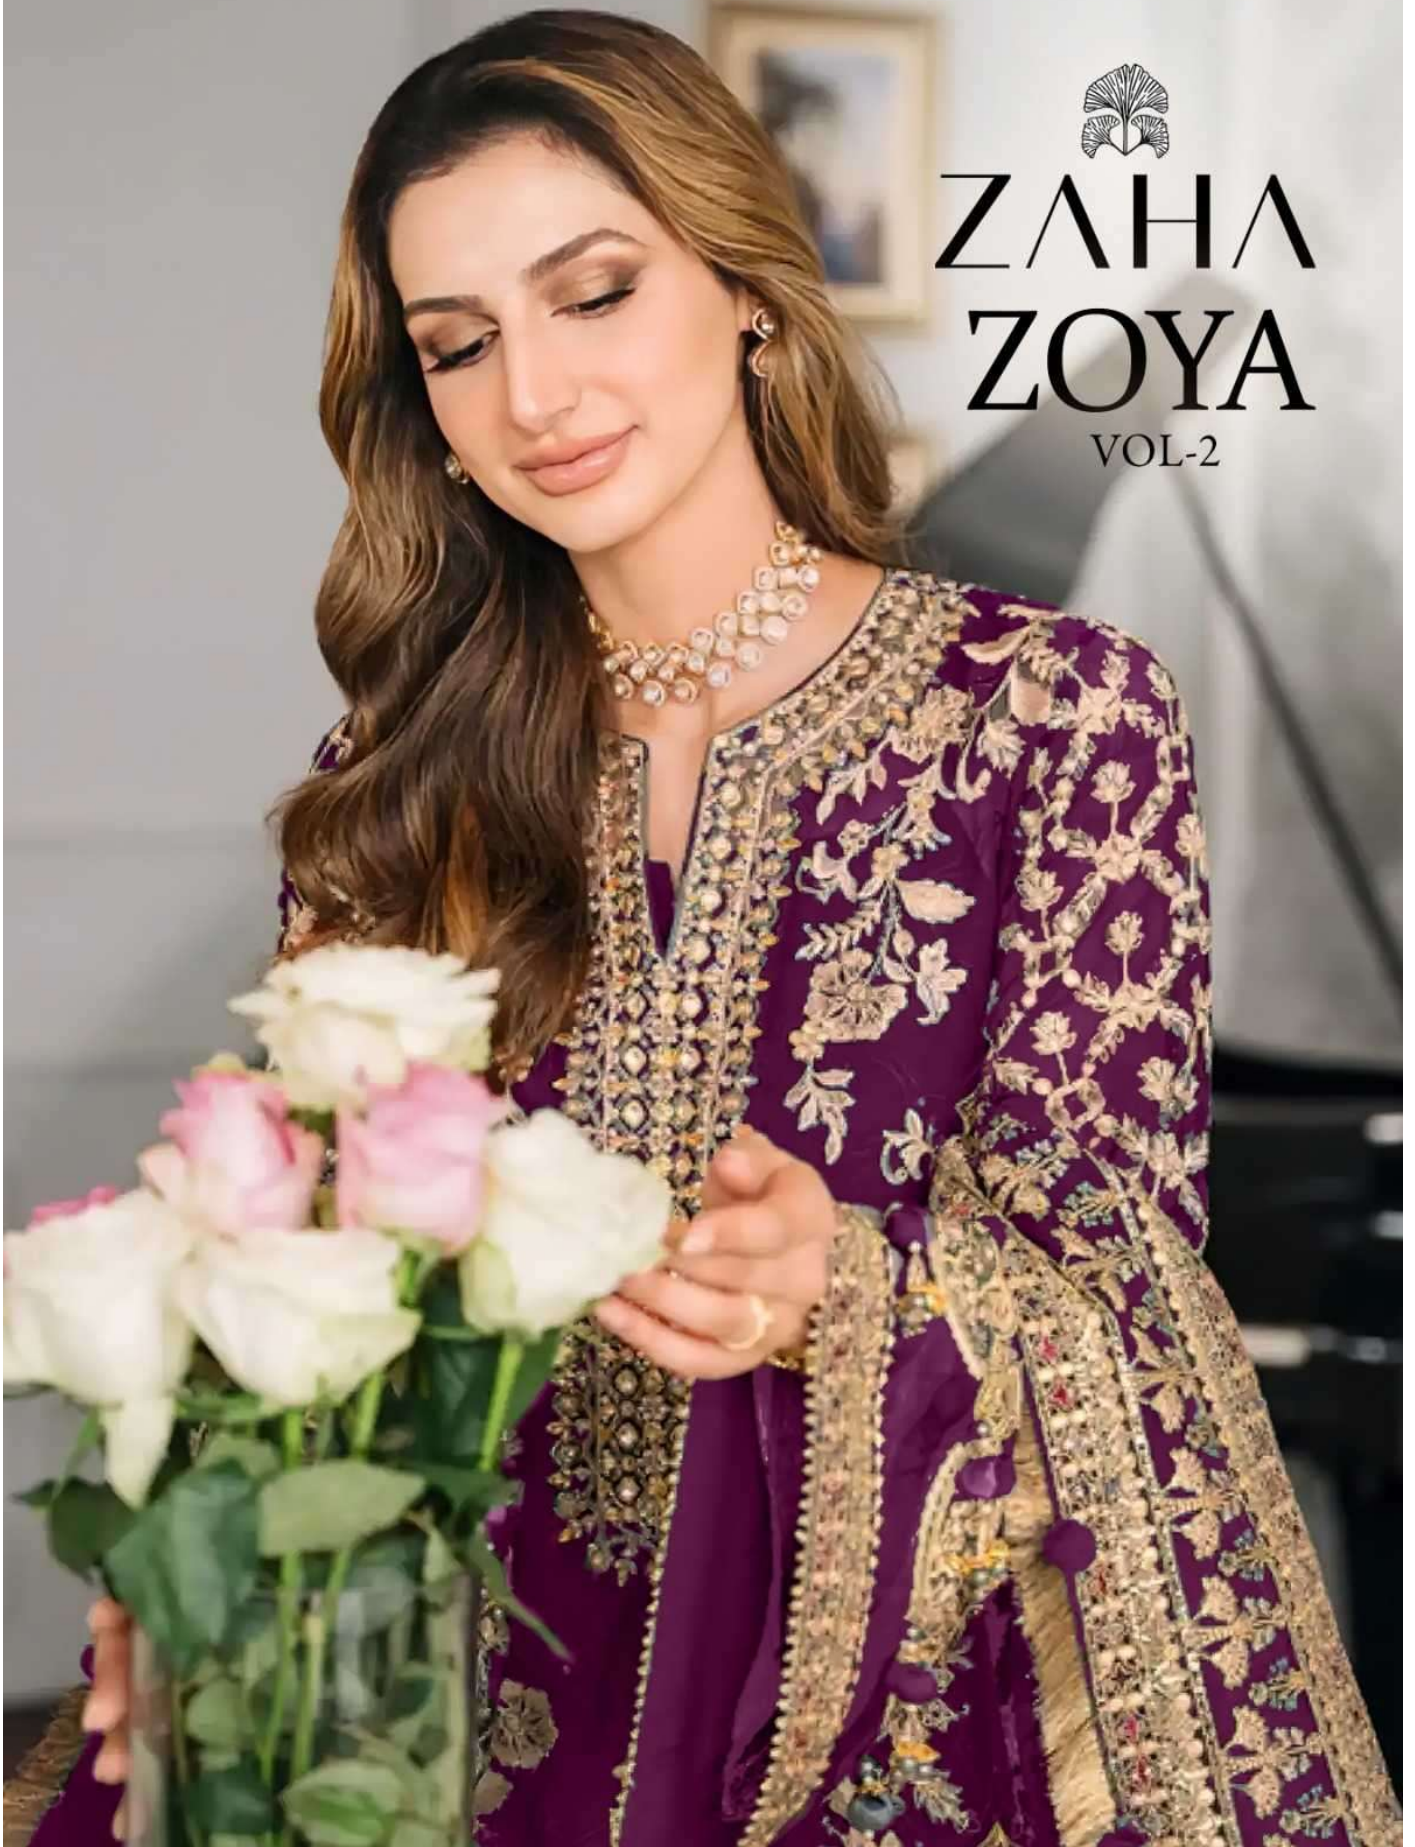

ZAHA ZOYA

VOL-2

ZAHA ZOYA

VOL-2

ZAHA

ZOYA

VOL-2

TOP Faux Georgette with Embroidery **BOTTOM-INNER** Dull santoon **DUPATTA** Faux Georgette with Embroidery

10287-A

10287-B

10287-C

10287-D

ZOYA
VOL-2
Top Faux Georgette
with Embroidery

ZOYA

VOL-2

TOP Faux Georgette
with Embroidery

ZAHA

BOTTOM-INNER Dull Santoon

D.No.10287-C

DUPATTA Faux Georgette
with Embroidery

ZOYA

VOL-2

TOP Faux Georgette
with Embroidery

ZAHA

ZAHA

BOTTOM-INNER Dull Santoon

D.No.10287-A

DUPATTA Faux Georgette
with Embroidery