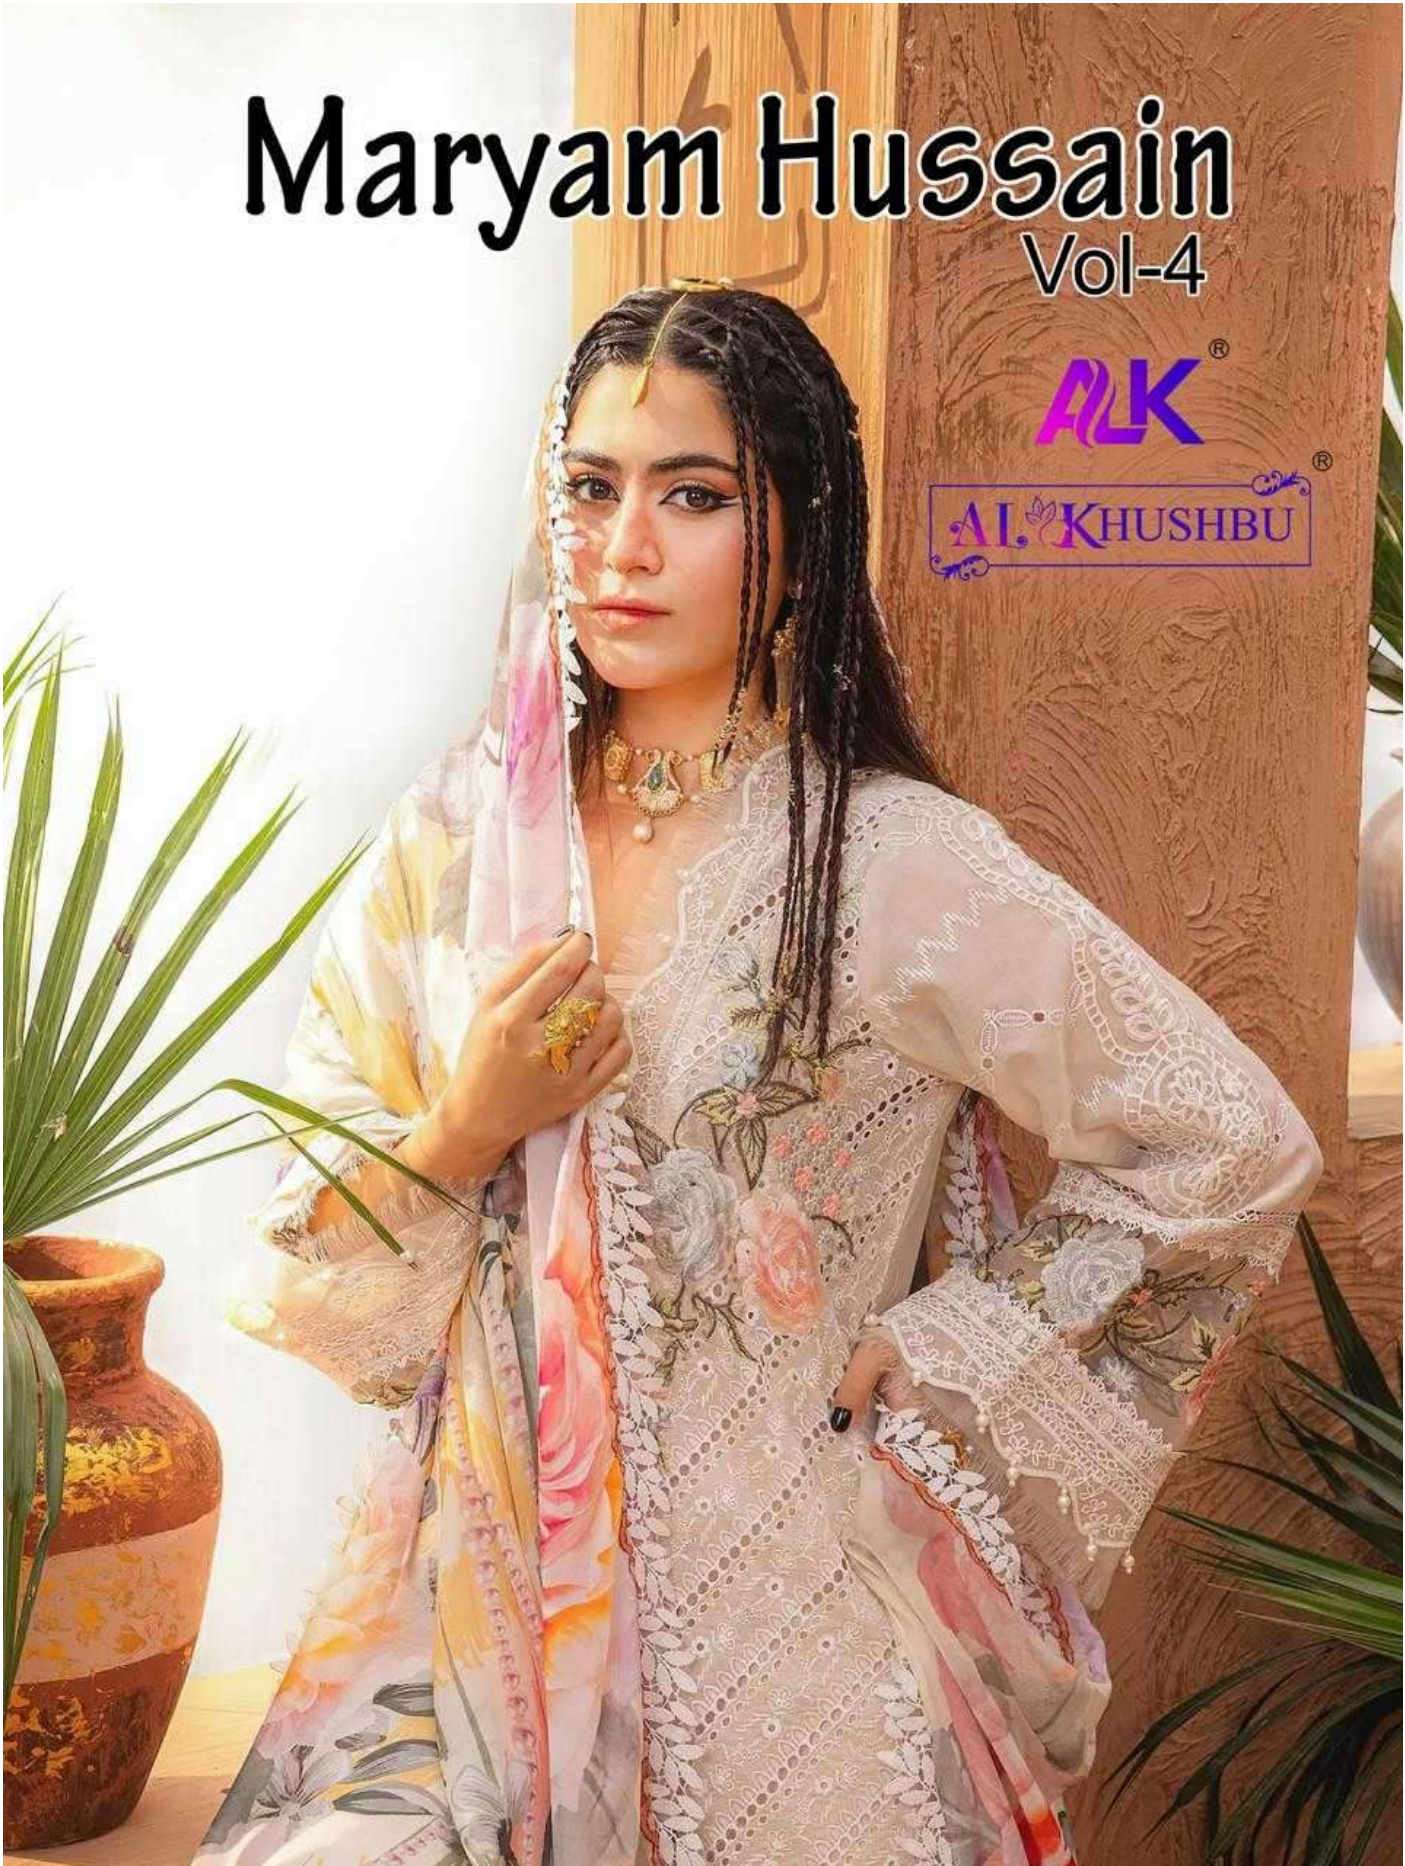

Maryam Hussain

Vol-4

ALK®

AL KHUSHBU®