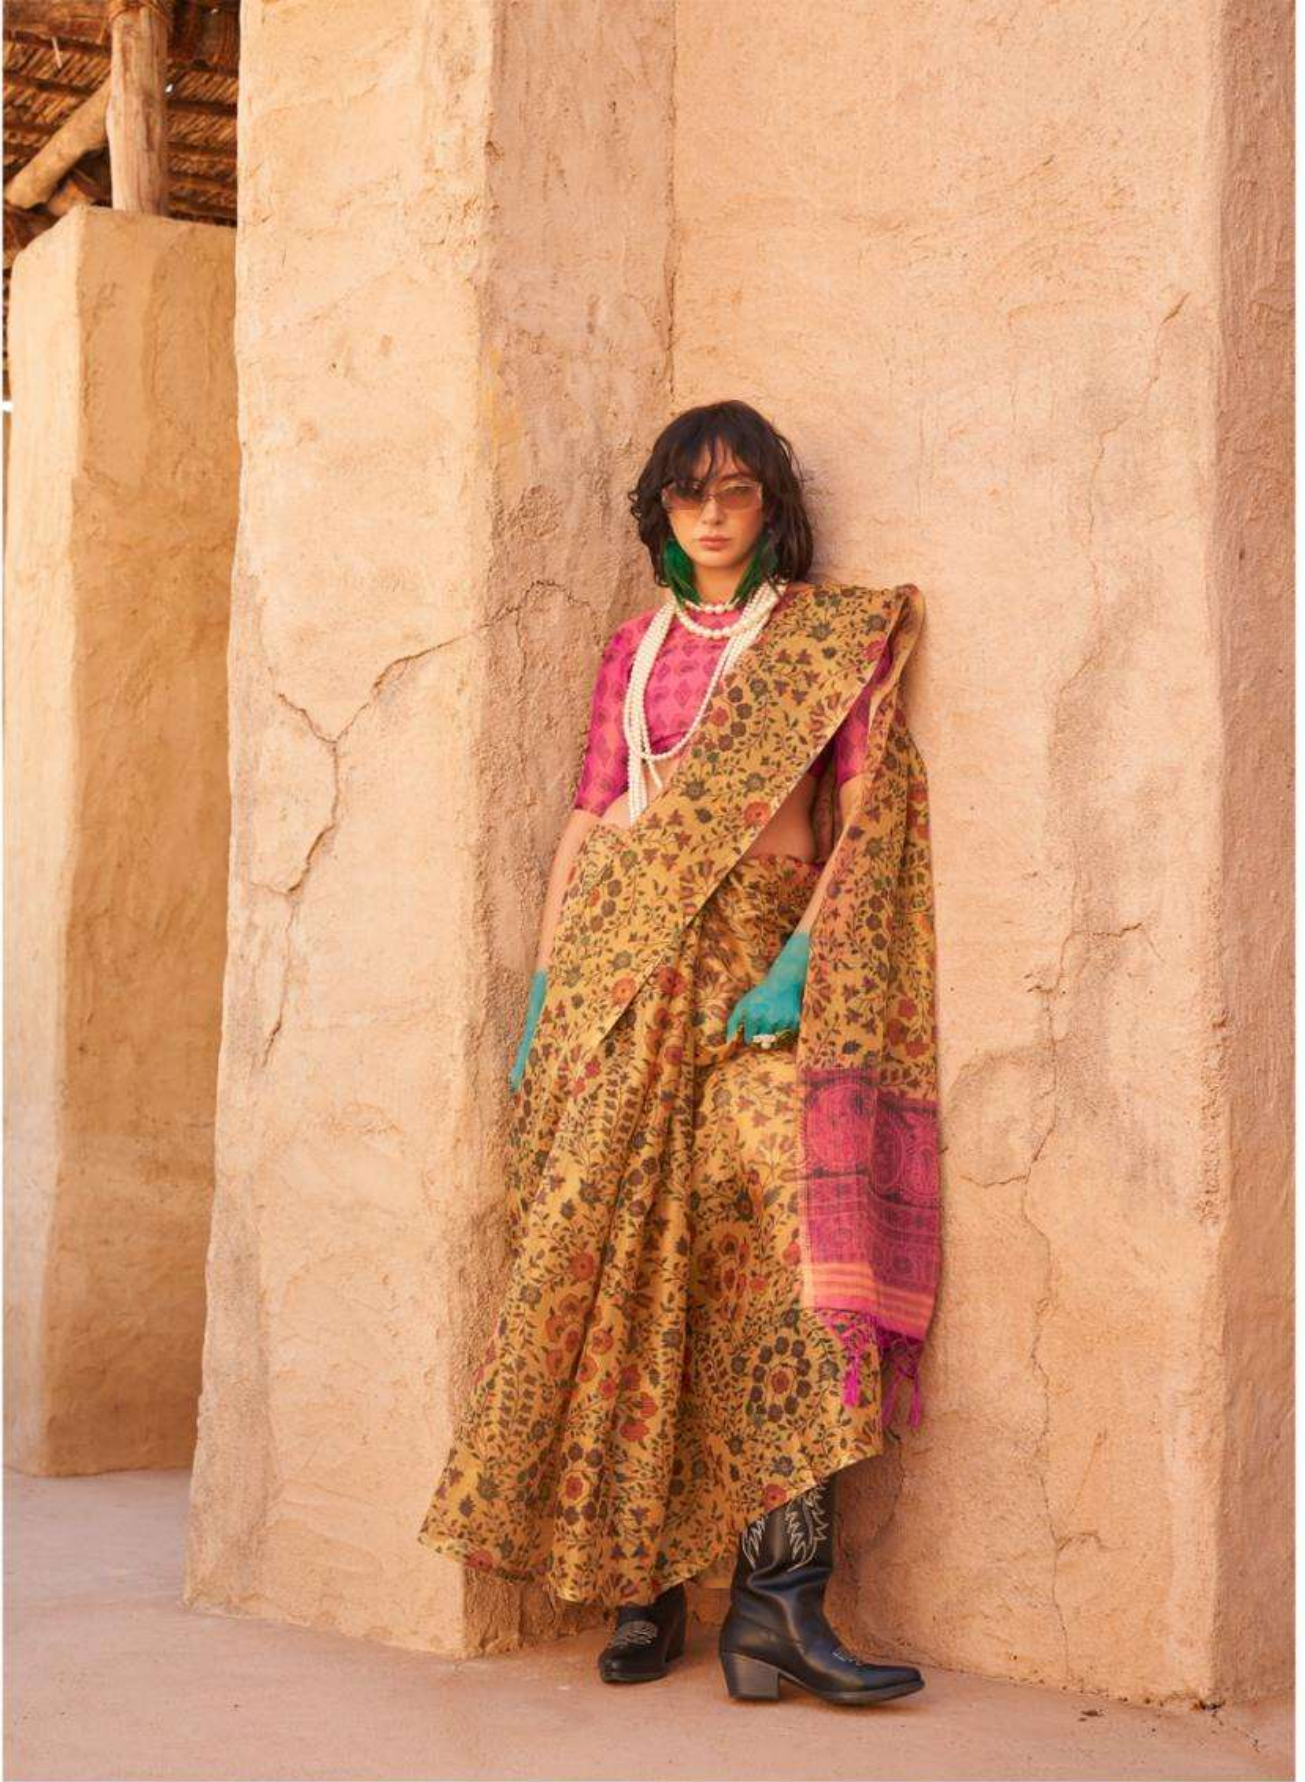

RAJTEX®
छापकाम
Collection

KOMET

PRINTED ZARI TISSUE HANDLOOM WEAVING

373003