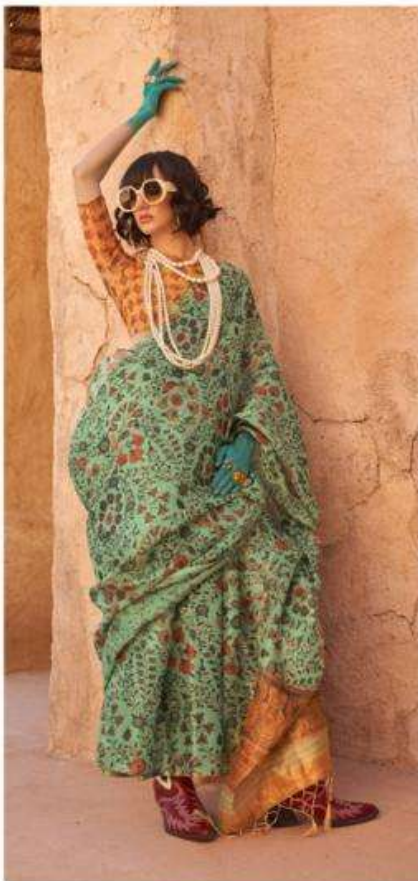

RAJTEX  / *छापकाम*
Delux

KOMET

PRINTED ZARI TISSUE HANDLOOM WEAVING

373006

373001

373002

373003

373004