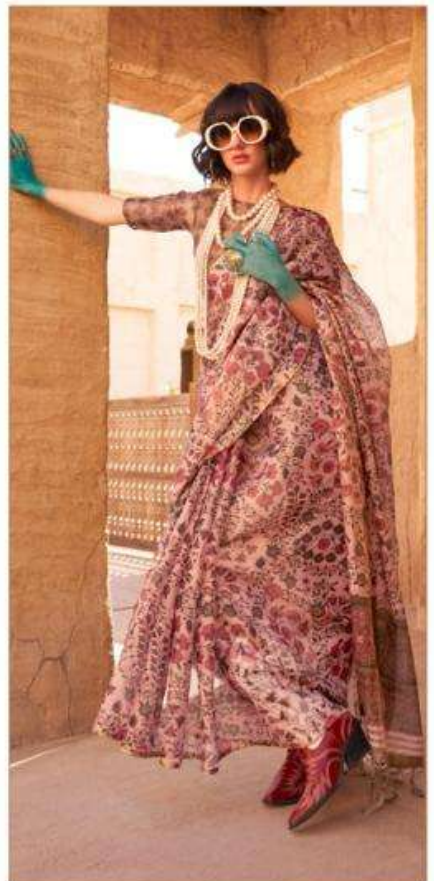

373003

373006