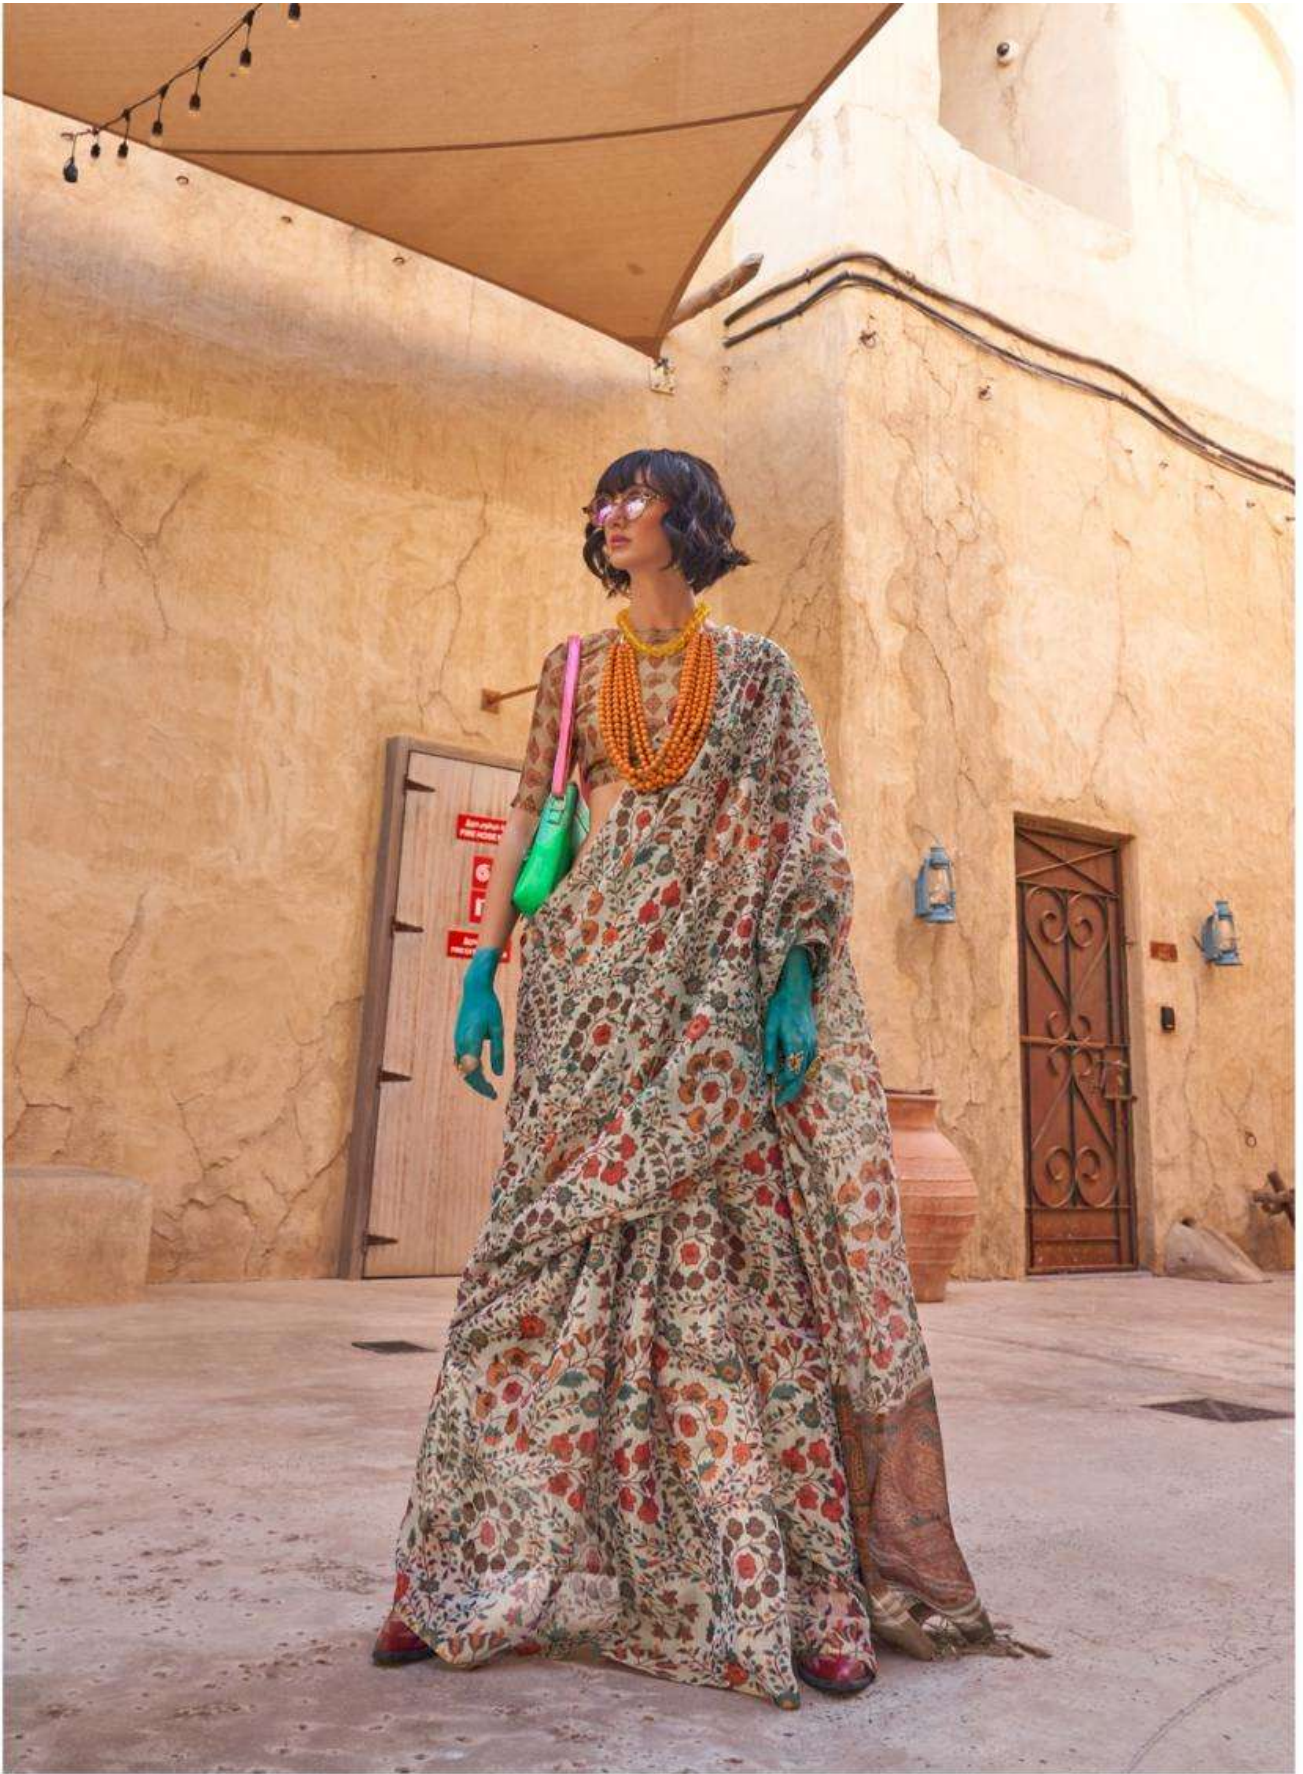

RAJTEX®
छापकाम
Sulayim

KOMET

PRINTED ZARI TISSUE HANDLOOM WEAVING

373002