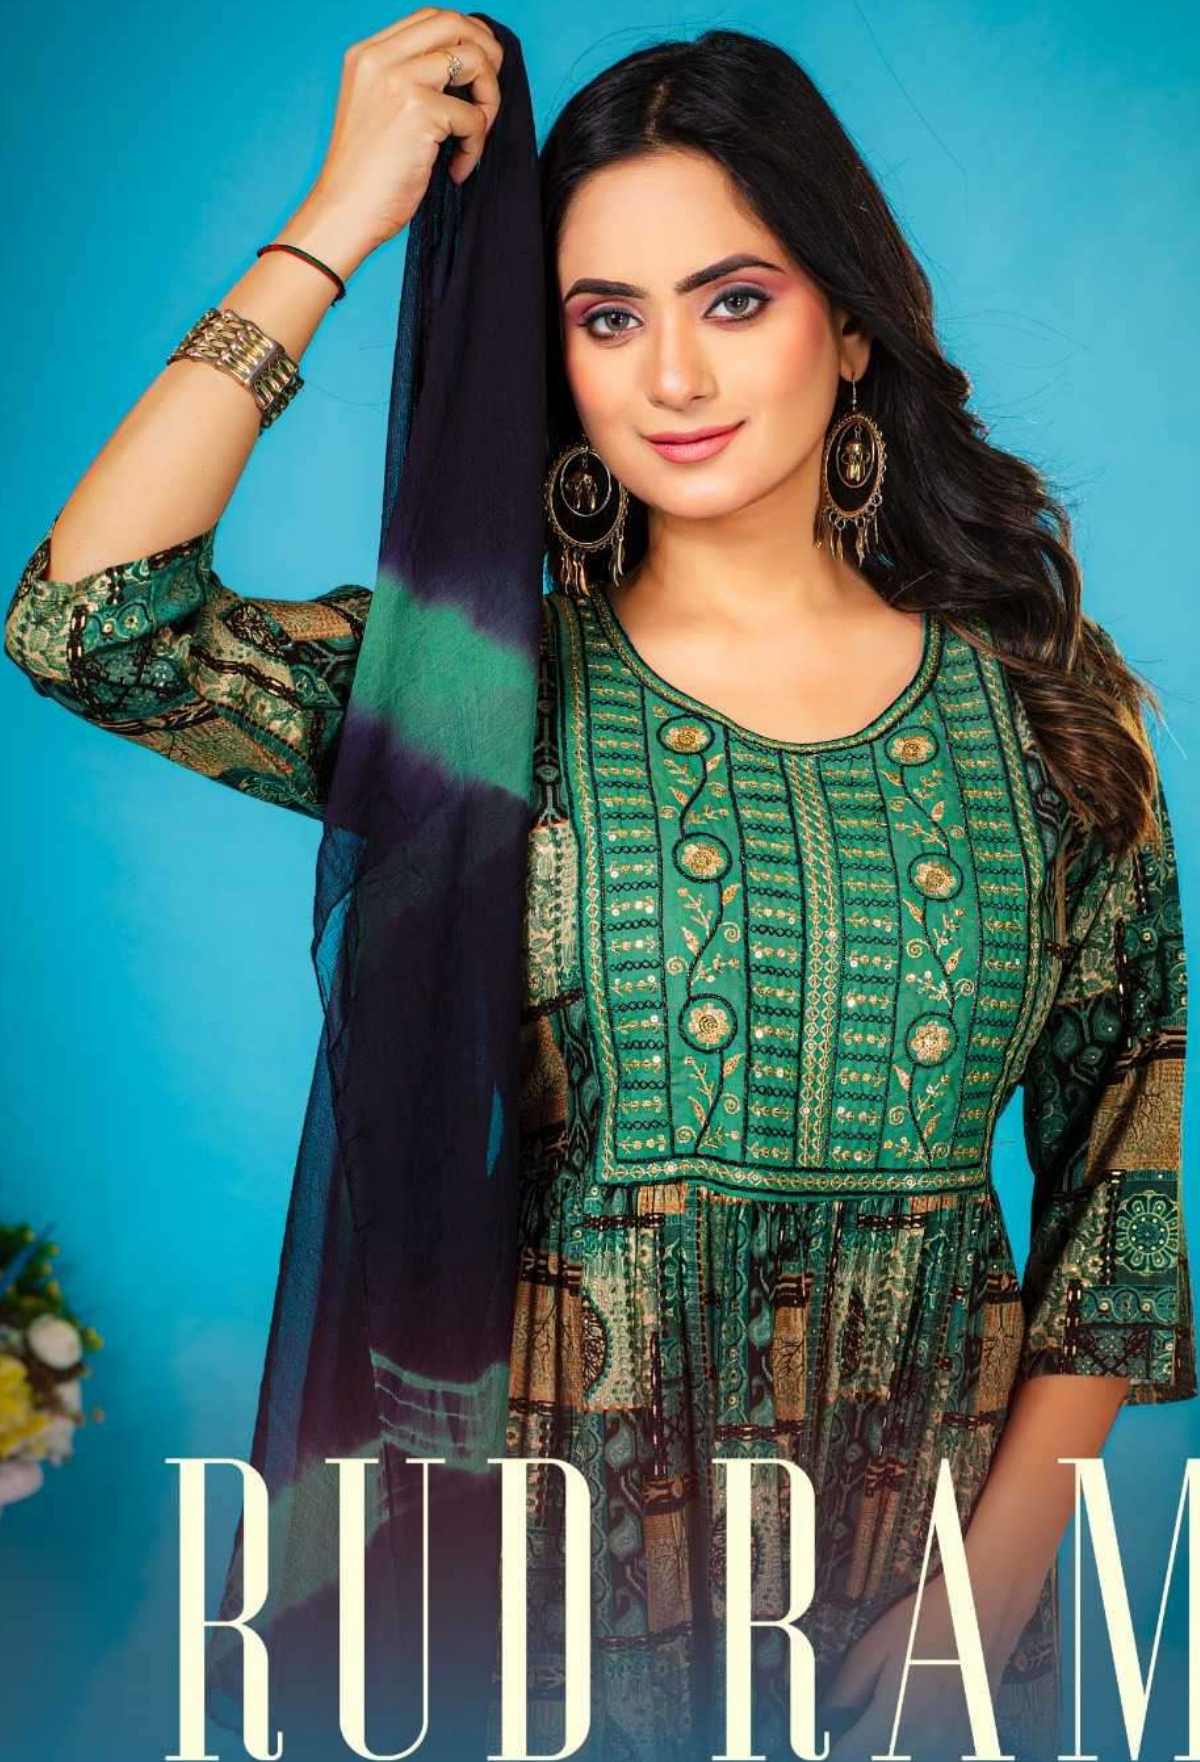

DEE CEE®
— The Fashion Empire

RUDRAM

THE FASHION EMPIRE