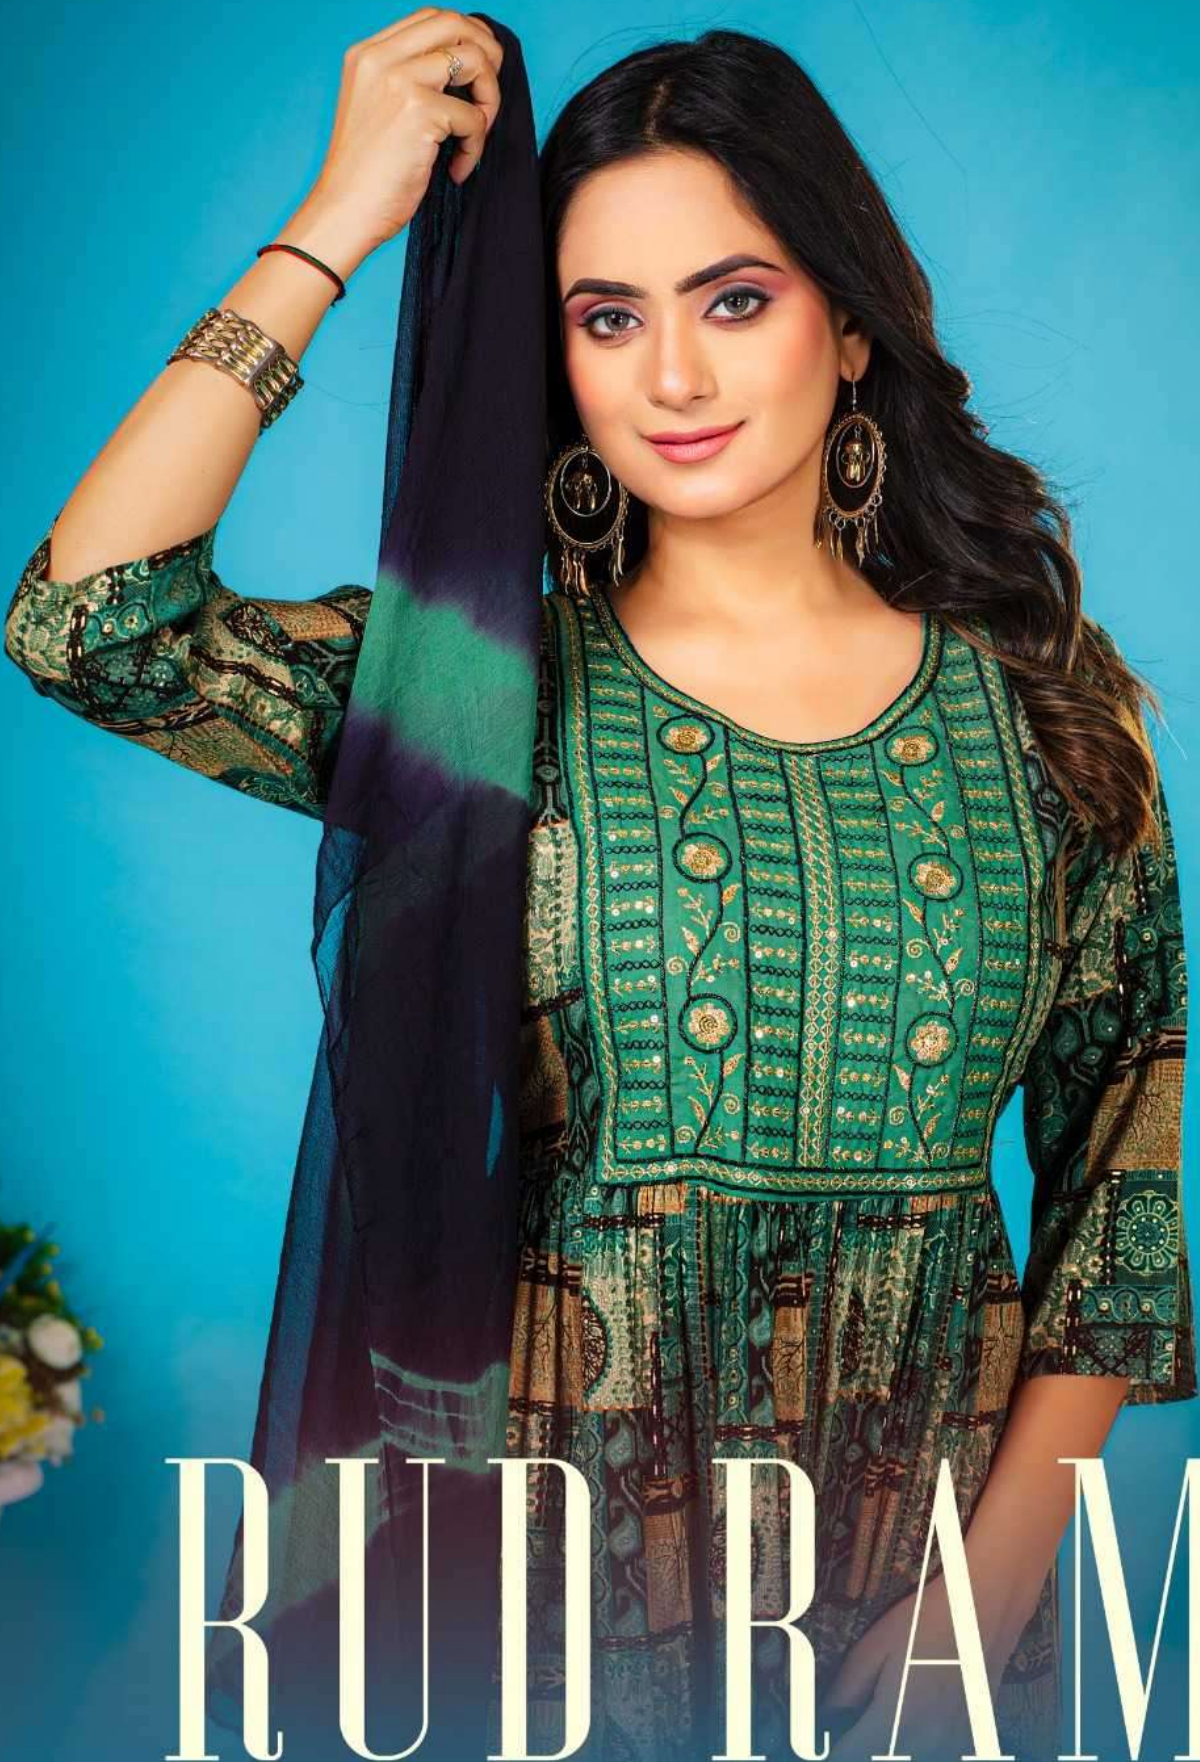

DEE CEE[®]
— The Fashion Empire

RUDRAM

THE FASHION EMPIRE

DEE CEE[®]
— The Fashion Empire

RUD RAM

DEE CEE[®]
— The Fashion Empire

DEE CEE[®]
— The Fashion Empire

RUD RAM

"UNIQUELY YOU, EFFORTLESSLY STYLISH."

DEE CEE®
— The Fashion Empire

"OWN YOUR STYLE, BE UNIQUELY FABULOUS."

DEE CEE[®]
— The Fashion Empire

RUD RAM

FAB :- RAYON FOIL PRINT
 PATTERN :- GHERA TOP WITH SEQUENCE YOG WORK
 BOTTOM :- PLAIN BOTTOM HEAVY RAYON
 DUPPATA :- HEAVY NAZNIN DUPATTA SIBURI STYLE

DEE CEE®
 The Fashion Empire

SIZE :- M , L , XL , 2XL , 3XL
 H :- 44
 G :- 37+

RUD RAM
 THE FASHION EMPIRE

DEE CEE®
— The Fashion Empire

RUDRAM

THE FASHION EMPIRE

DEE CEE[®]
The Fashion Empire

"WHERE INDIVIDUALITY MEETS STYLE."