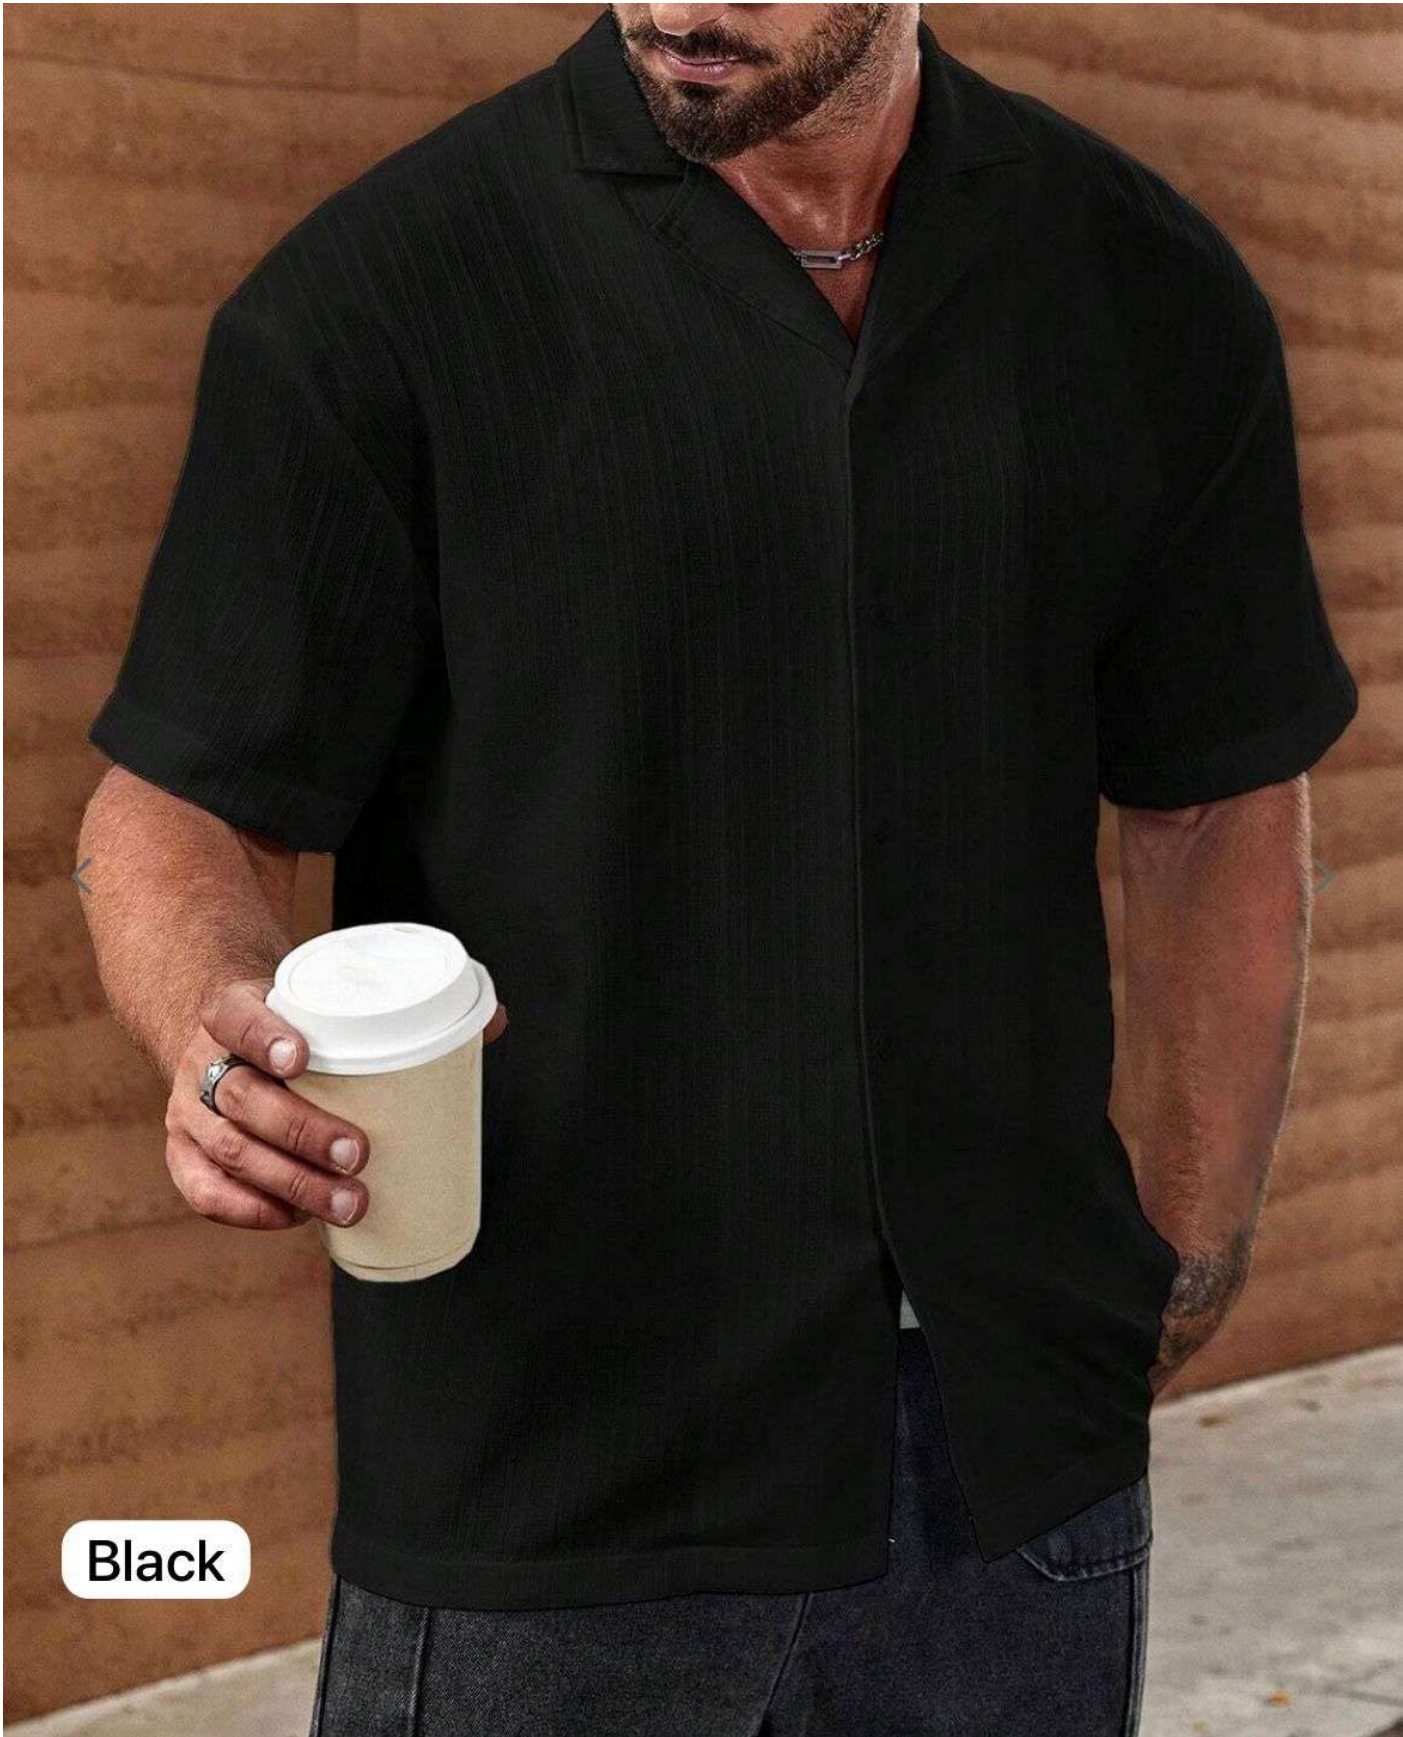

Mint

SIZE CHART	OVER-SIZE SHIRT	IN INCHES	
SIZE	CHEST	SHOULDER	LENGTH
M	42"	17"	29"
L	44"	18"	30"
XL	46"	19"	31"

Lavender

Mint

Sky

Black

Light
Muave

Textured Shirts

Cuban collar

White

Maroon