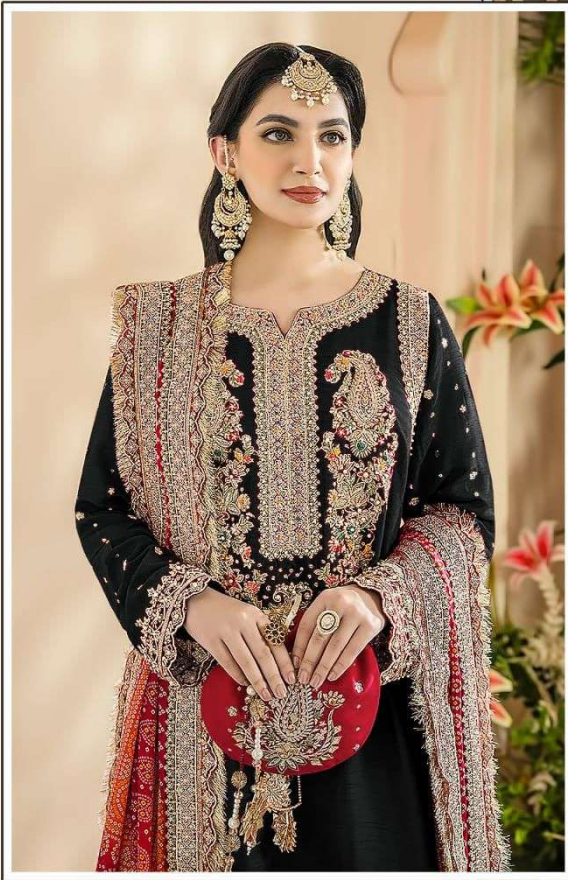

TOP:- FOX GEORGETTE  
DUPATTA:- CHINON DIGITAL PRINTED  
WITH EMBROIDERY  
BOTTOM / INNER:- SANTOON

S-5065

TOP:- FOX GEORGETTE  
DUPATTA:- CHINON DIGITAL PRINTED  
WITH EMBROIDERY  
BOTTOM / INNER:- SANTOON

S-5065

TOP: FOX GEORGETTE  
CHIFFON LINGEAT  
WITH EMBROIDERY  
BOTTOM / INNER: SANDOLIN

S-5065