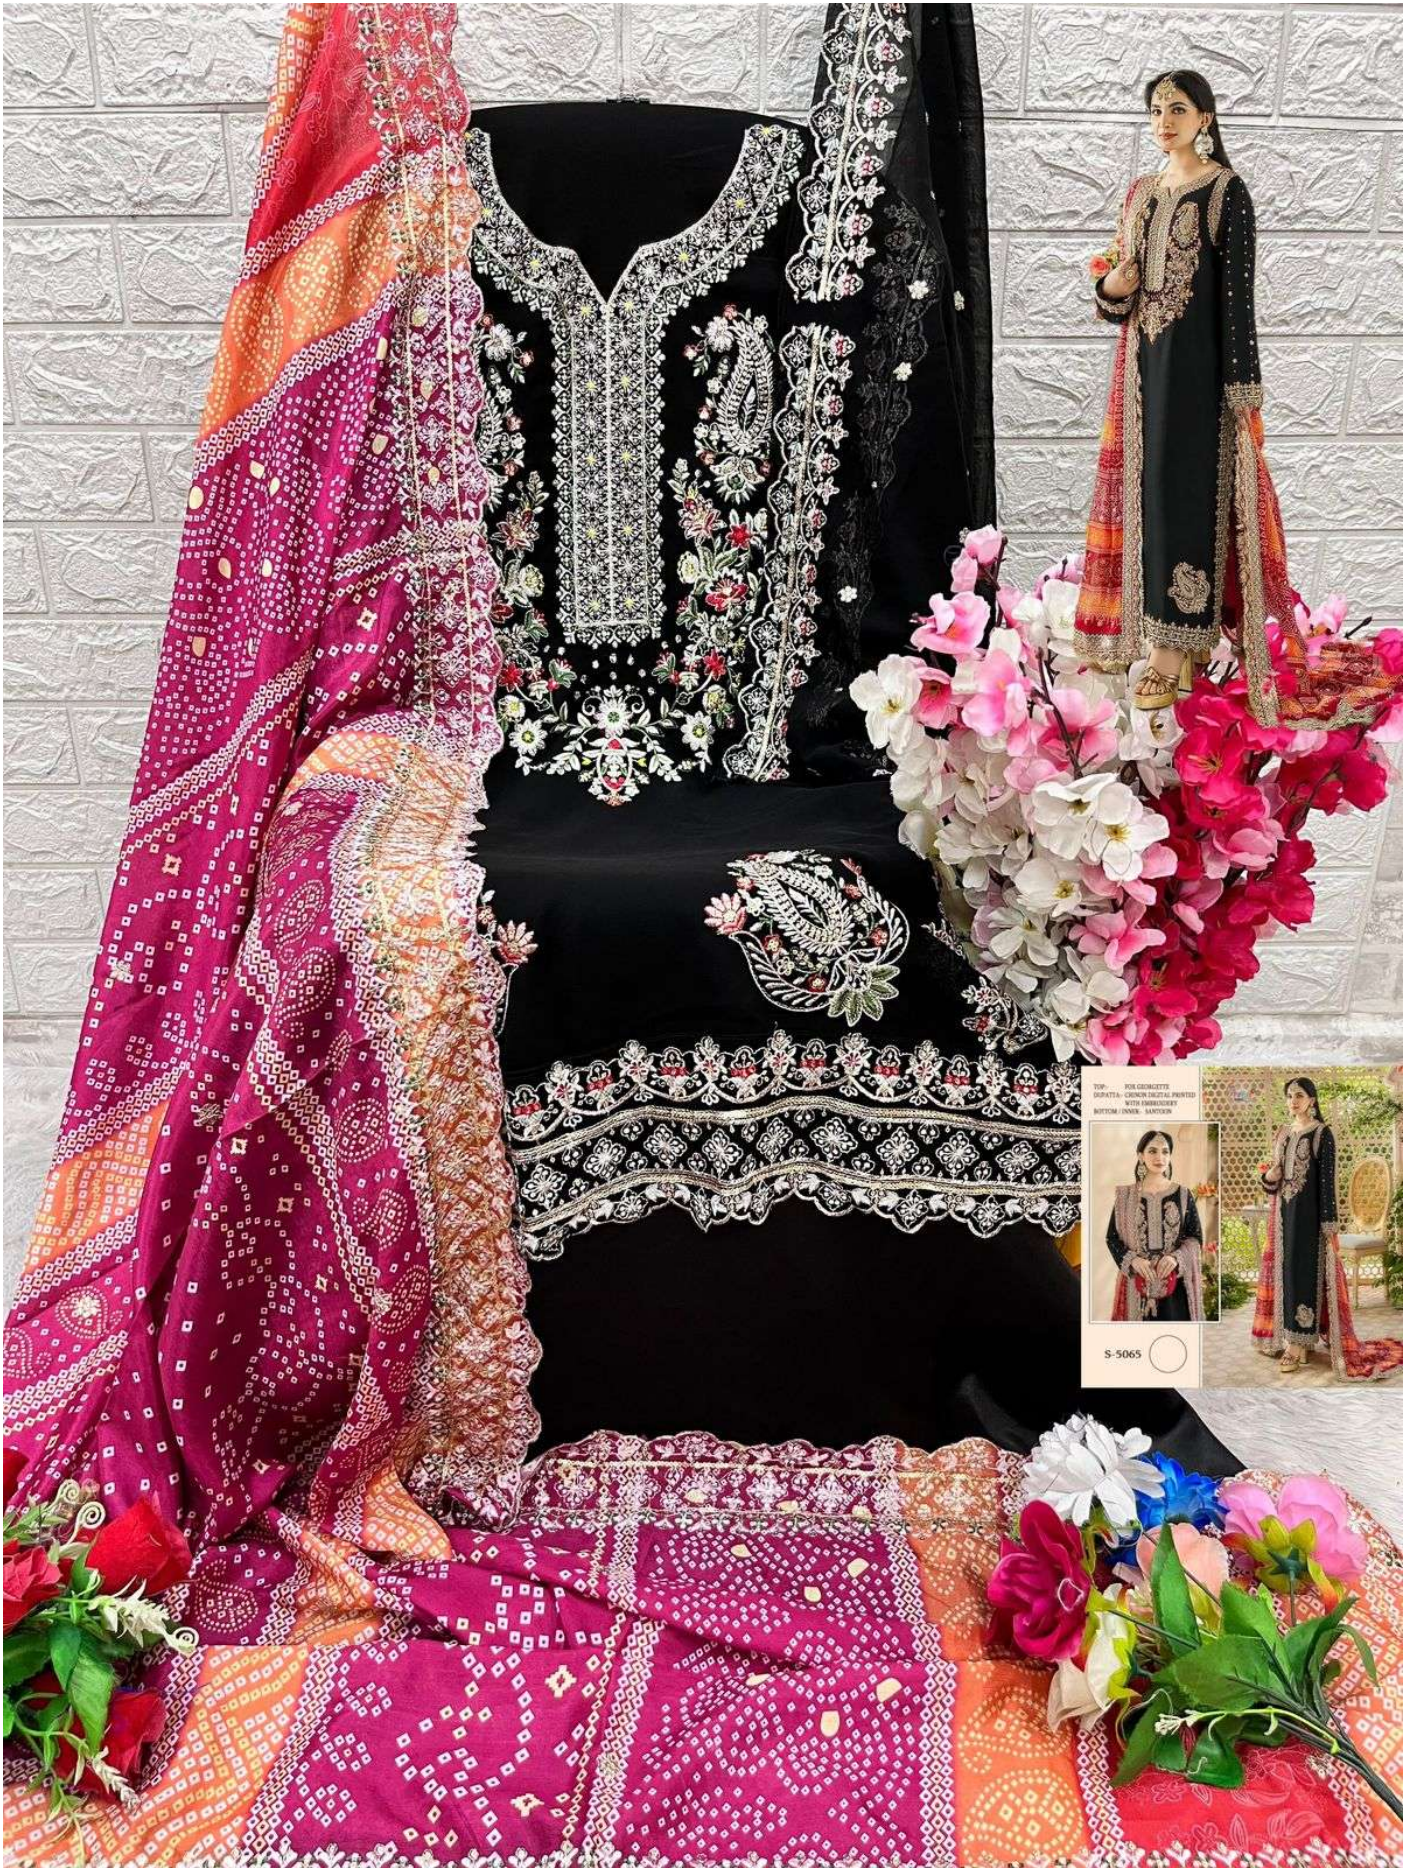

TOP:- FOX GEORGETTE  
DUPATTA:- CHINON DIGITAL PRINTED  
WITH EMBROIDERY  
BOTTOM / INNER:- SANTOON

S-5065

TOP:- FOX GEORGETTE  
DUPATTA:- CHINON DIGITAL PRINTED  
WITH EMBROIDERY  
BOTTOM / INNER:- SANTOON

S-5065

TOP: FOX GEORGETTE  
CHIFFON LINGEAT  
WITH EMBROIDERY  
BOTTOM / INNER: SANDOLIN

S-5065