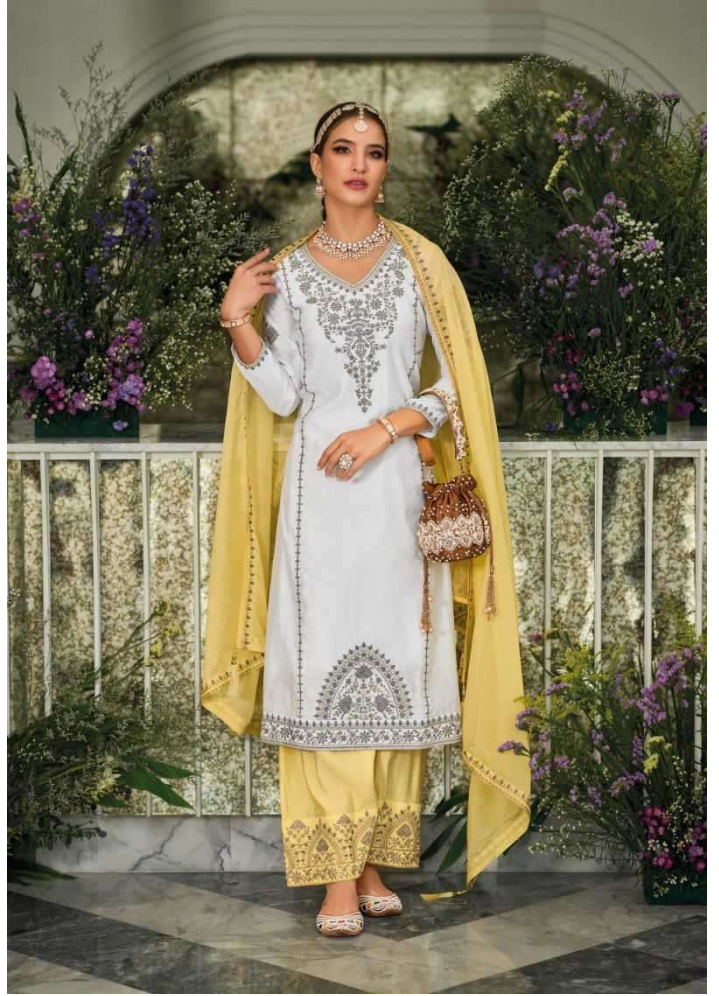

# Black & White

Vol-3

D.1269

FASHIONFADE, STYLEIS ETERNAL

TRENDY IS THE LAST STAGE BEFORE TACKY

**zaveri**<sup>TM</sup>  
HANDMADE COLLECTION

**zaveri**<sup>TM</sup>  
READYMADE COLLECTION

D.1269