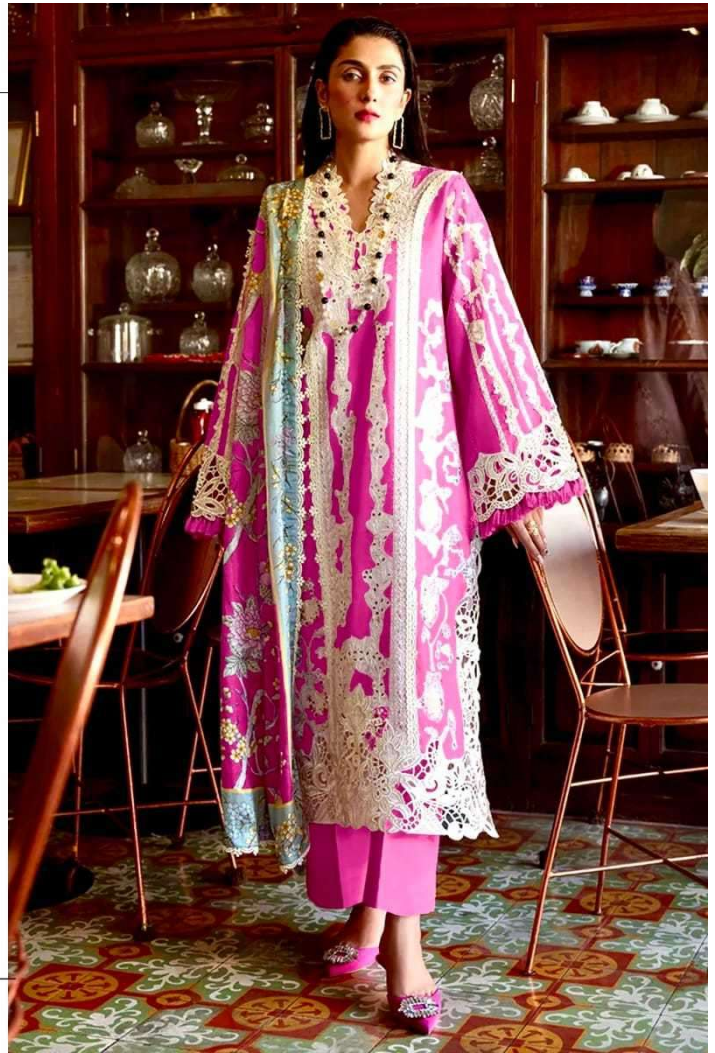

SEMI STICH COLLECTION

TOP- PURE EXPORT QUALITY ZAAM WITH HEAVY EMBROIDERY AND SEQUENCE WORK

BOTTOM- PURE EXPORT QUALITY PURE COTTON

DUPATTA- PURE CHINON FANCY DUPATTA WITH DIGITAL PRINT

7773
D.No:-444 B