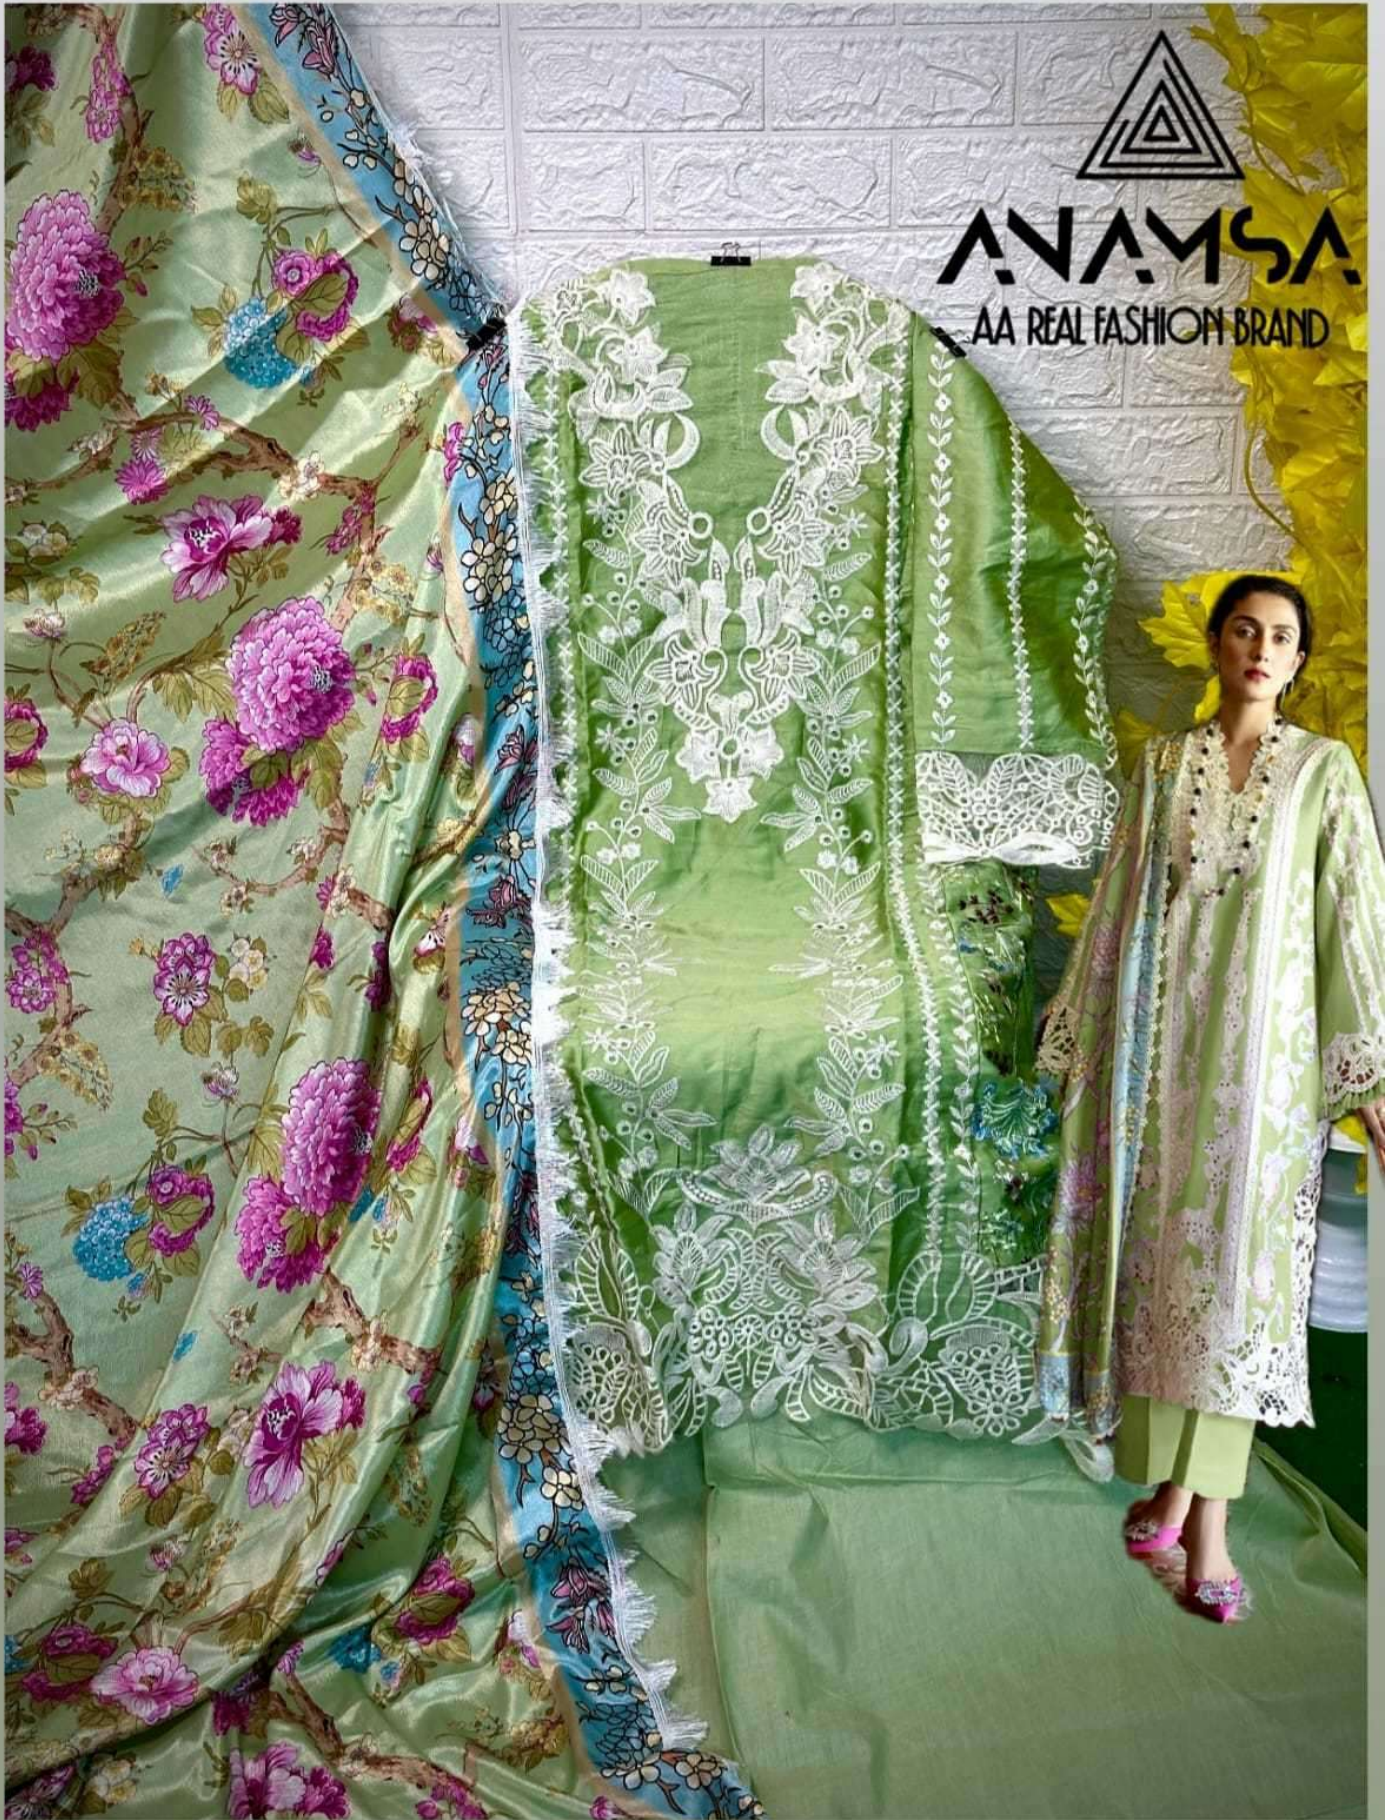

ANAMSA
AA REAL FASHION BRAND