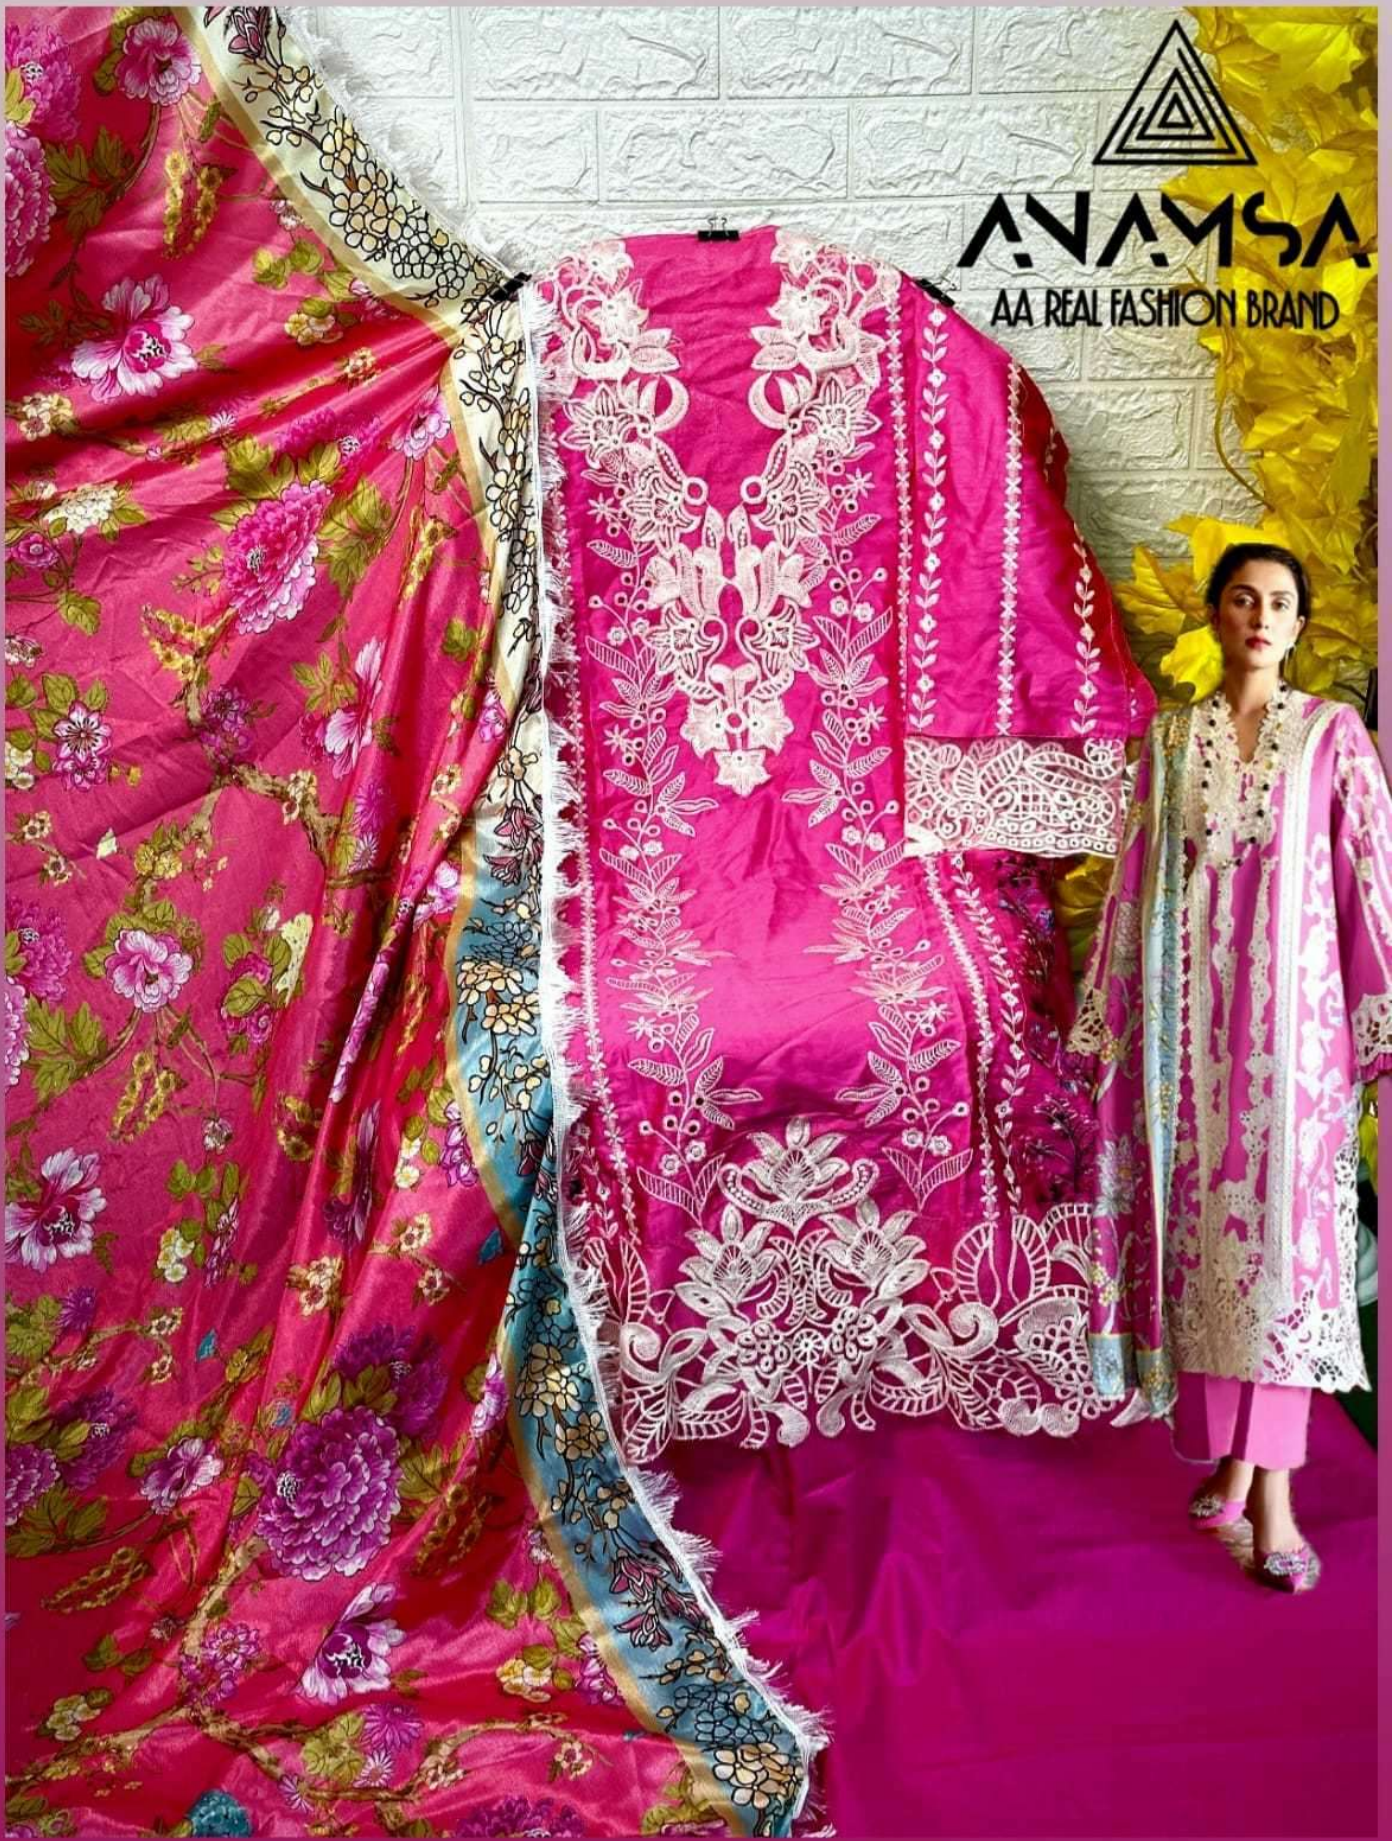

ANAMSA
AA REAL FASHION BRAND