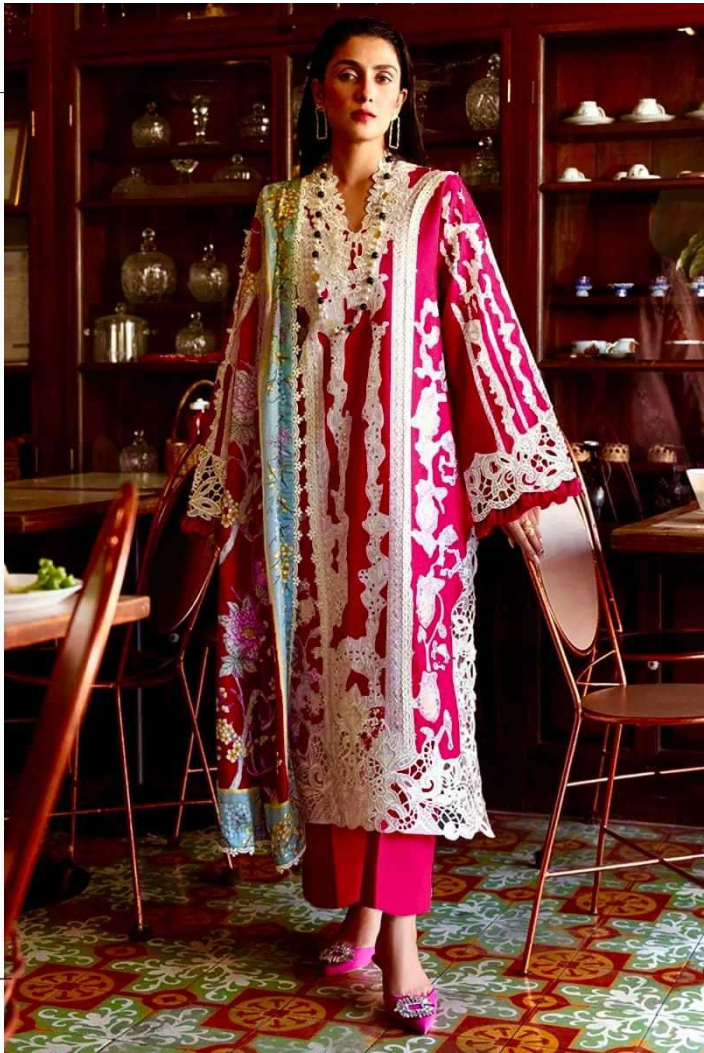

SEMI STICH COLLECTION

TOP- PURE EXPORT QUALITY ZAAM WITH HEAVY EMBROIDERY AND SEQUENCE WORK
BOTTOM- PURE EXPORT QUALITY PURE COTTON
DUPATTA- PURE CHINON FANCY DUPATTA WITH DIGITAL PRINT

7773
D.No:-444 D