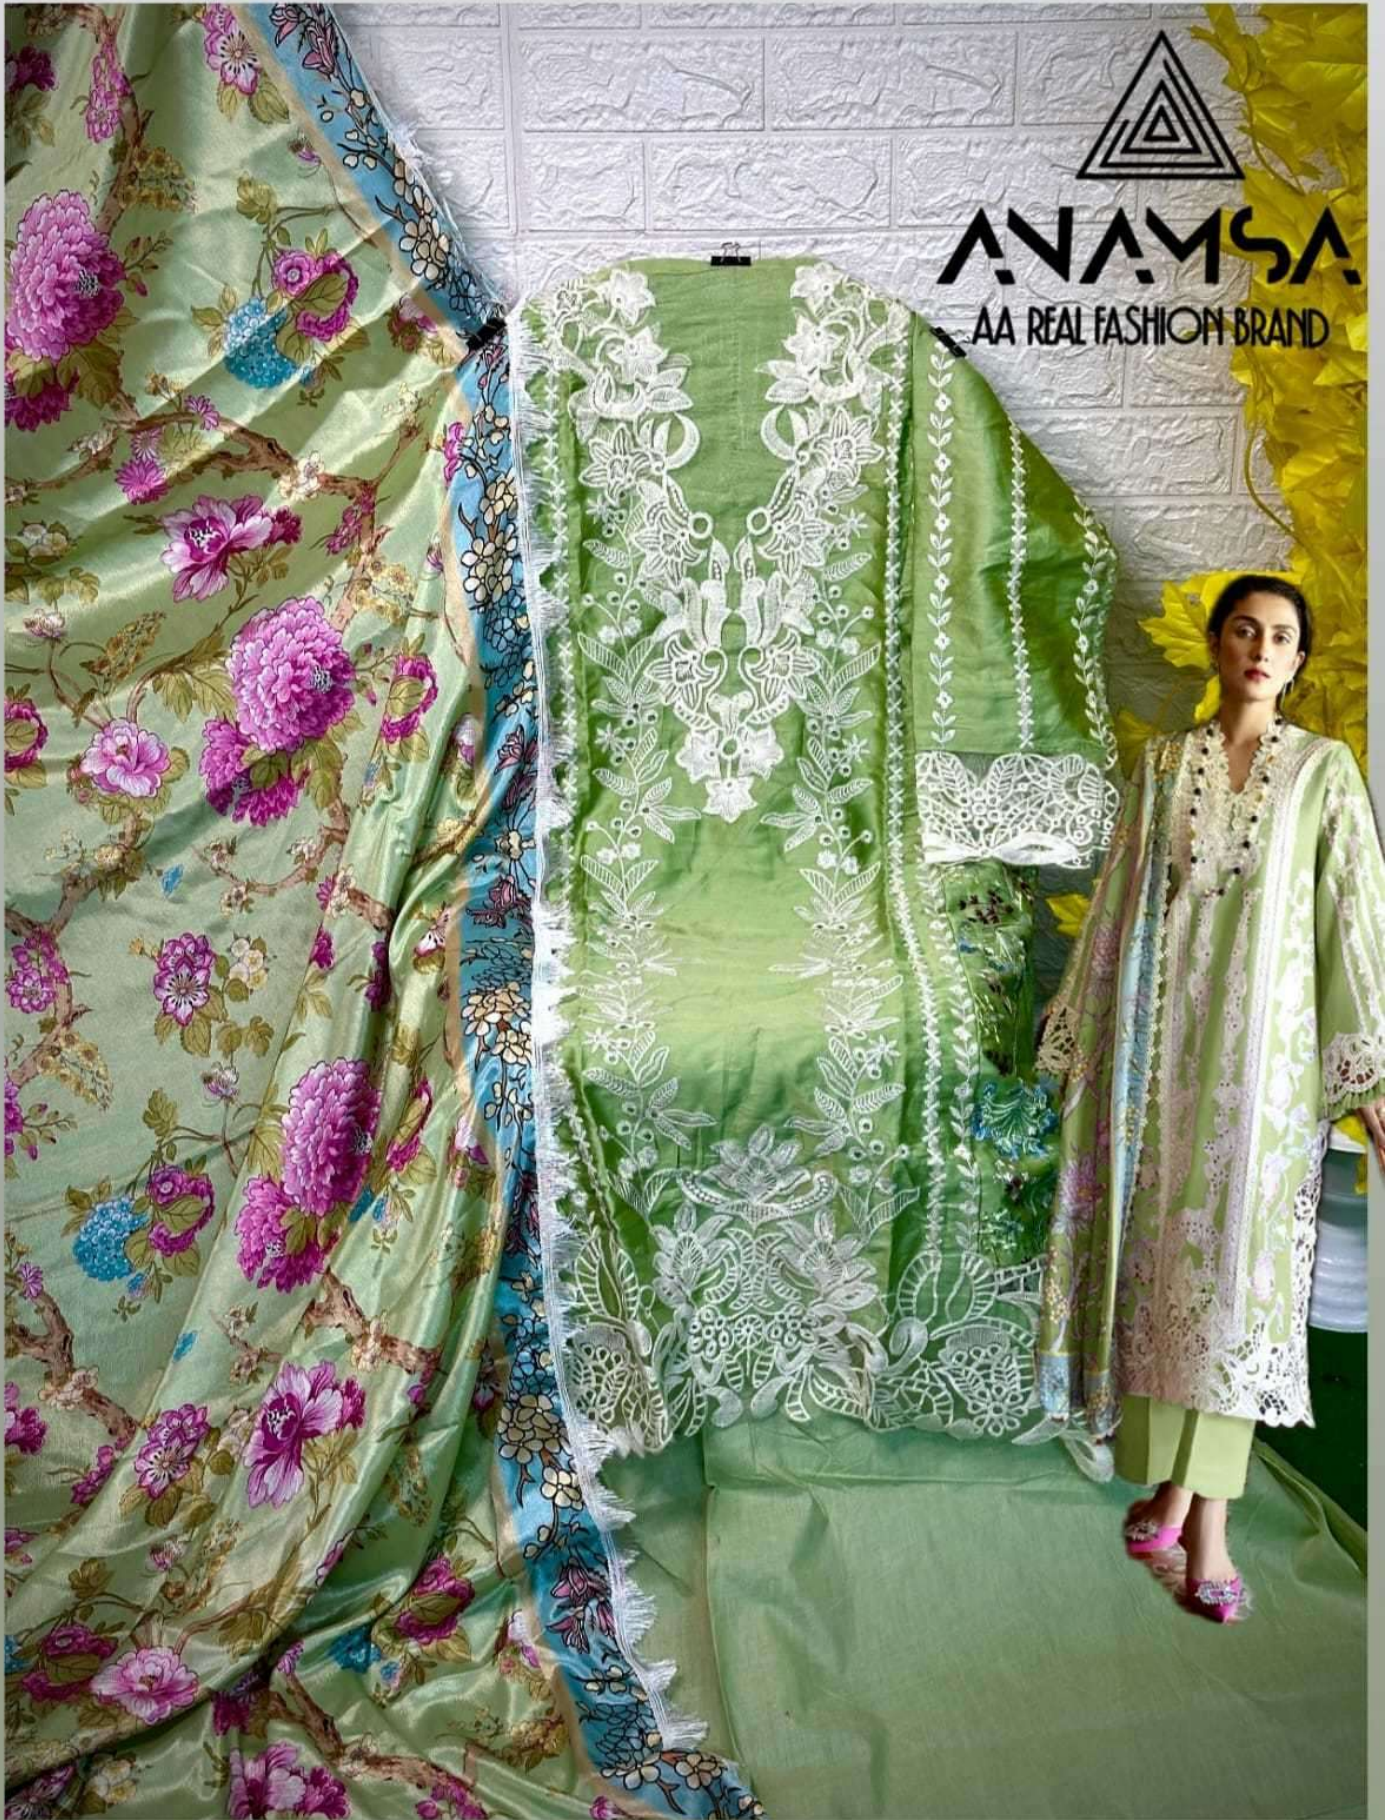

**ANAMSA**  
HIT BEAUTIFUL COLOURS

SEMI STICH COLLECTION

TOP- PURE EXPORT QUALITY ZAAM WITH HEAVY EMBROIDERY AND SEQUENCE WORK

BOTTOM- PURE EXPORT QUALITY PURE COTTON

DUPATTA- PURE CHINON FANCY DUPATTA WITH DIGITAL PRINT

7773  
D.No:-444 A

**ANAMSA**

AA REAL FASHION BRAND

**ANAMSA**  
AA REAL FASHION BRAND

**ANAMSA**  
AA REAL FASHION BRAND

**ANAMSA**  
AA REAL FASHION BRAND

**ANAMSA**  
HIT BEAUTIFUL COLOURS

TOP- PURE EXPORT QUALITY ZAAM WITH HEAVY EMBROIDERY AND SEQUENCE WORK  
BOTTOM- PURE EXPORT QUALITY PURE COTTON  
DUPATTA- PURE CHINON FANCY DUPATTA WITH DIGITAL PRINT