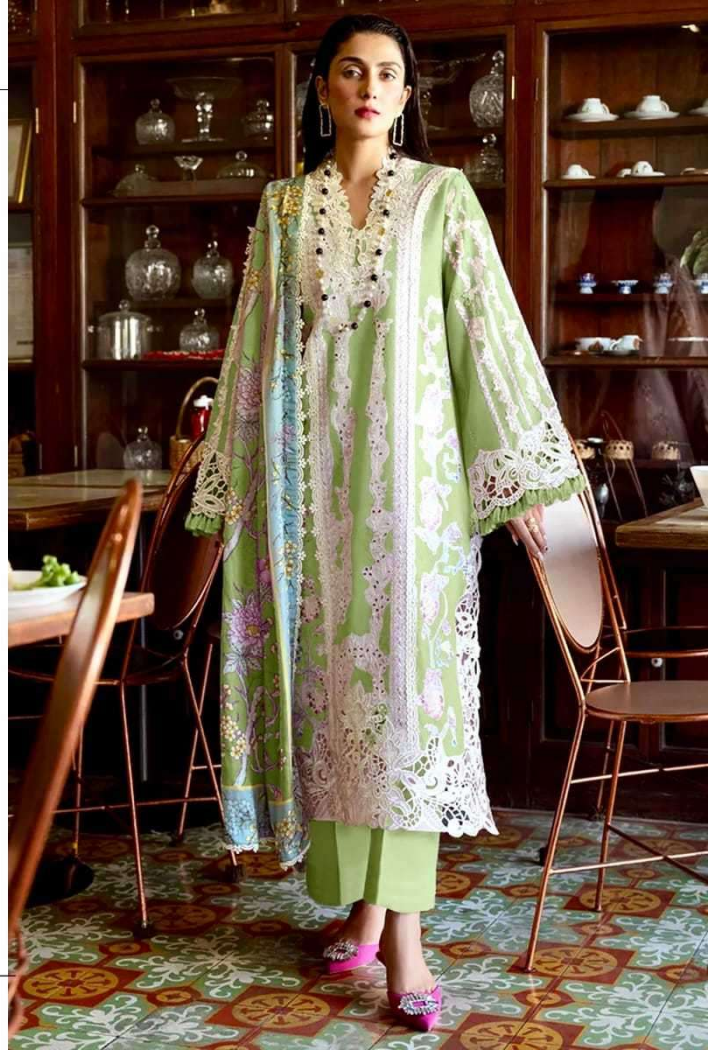

SEMI STICH COLLECTION

TOP- PURE EXPORT QUALITY ZAAM WITH HEAVY EMBROIDERY AND SEQUENCE WORK
BOTTOM- PURE EXPORT QUALITY PURE COTTON
DUPATTA- PURE CHINON FANCY DUPATTA WITH DIGITAL PRINT

7773
D.No:-444 A