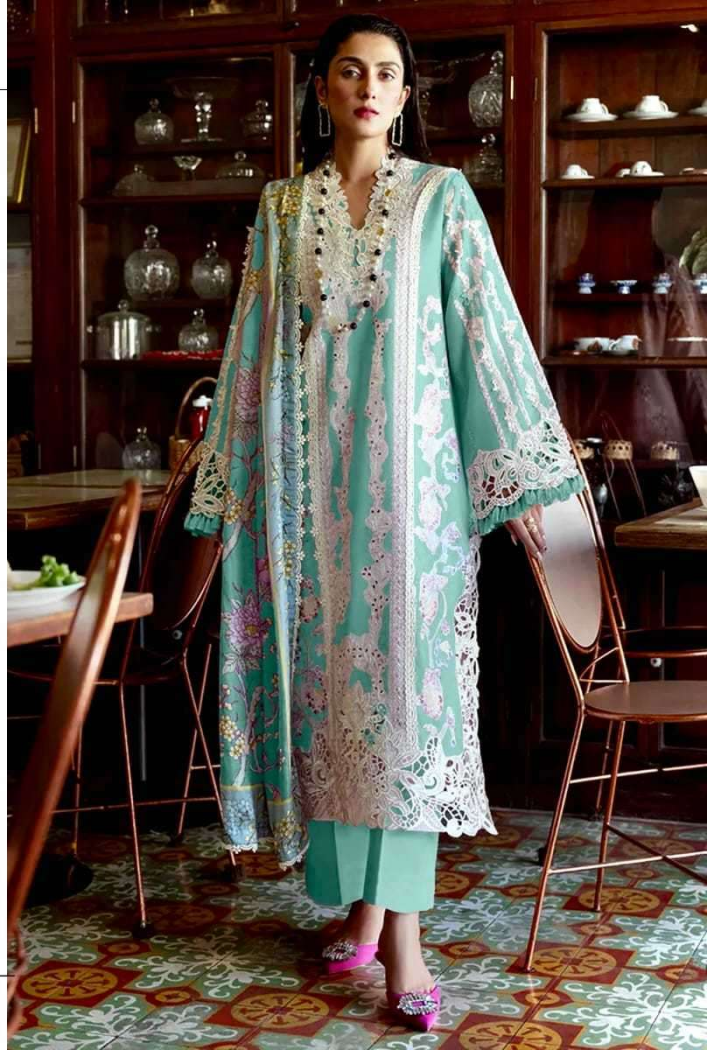

7773
D.No:-444 C

7773
D.No:-444 D