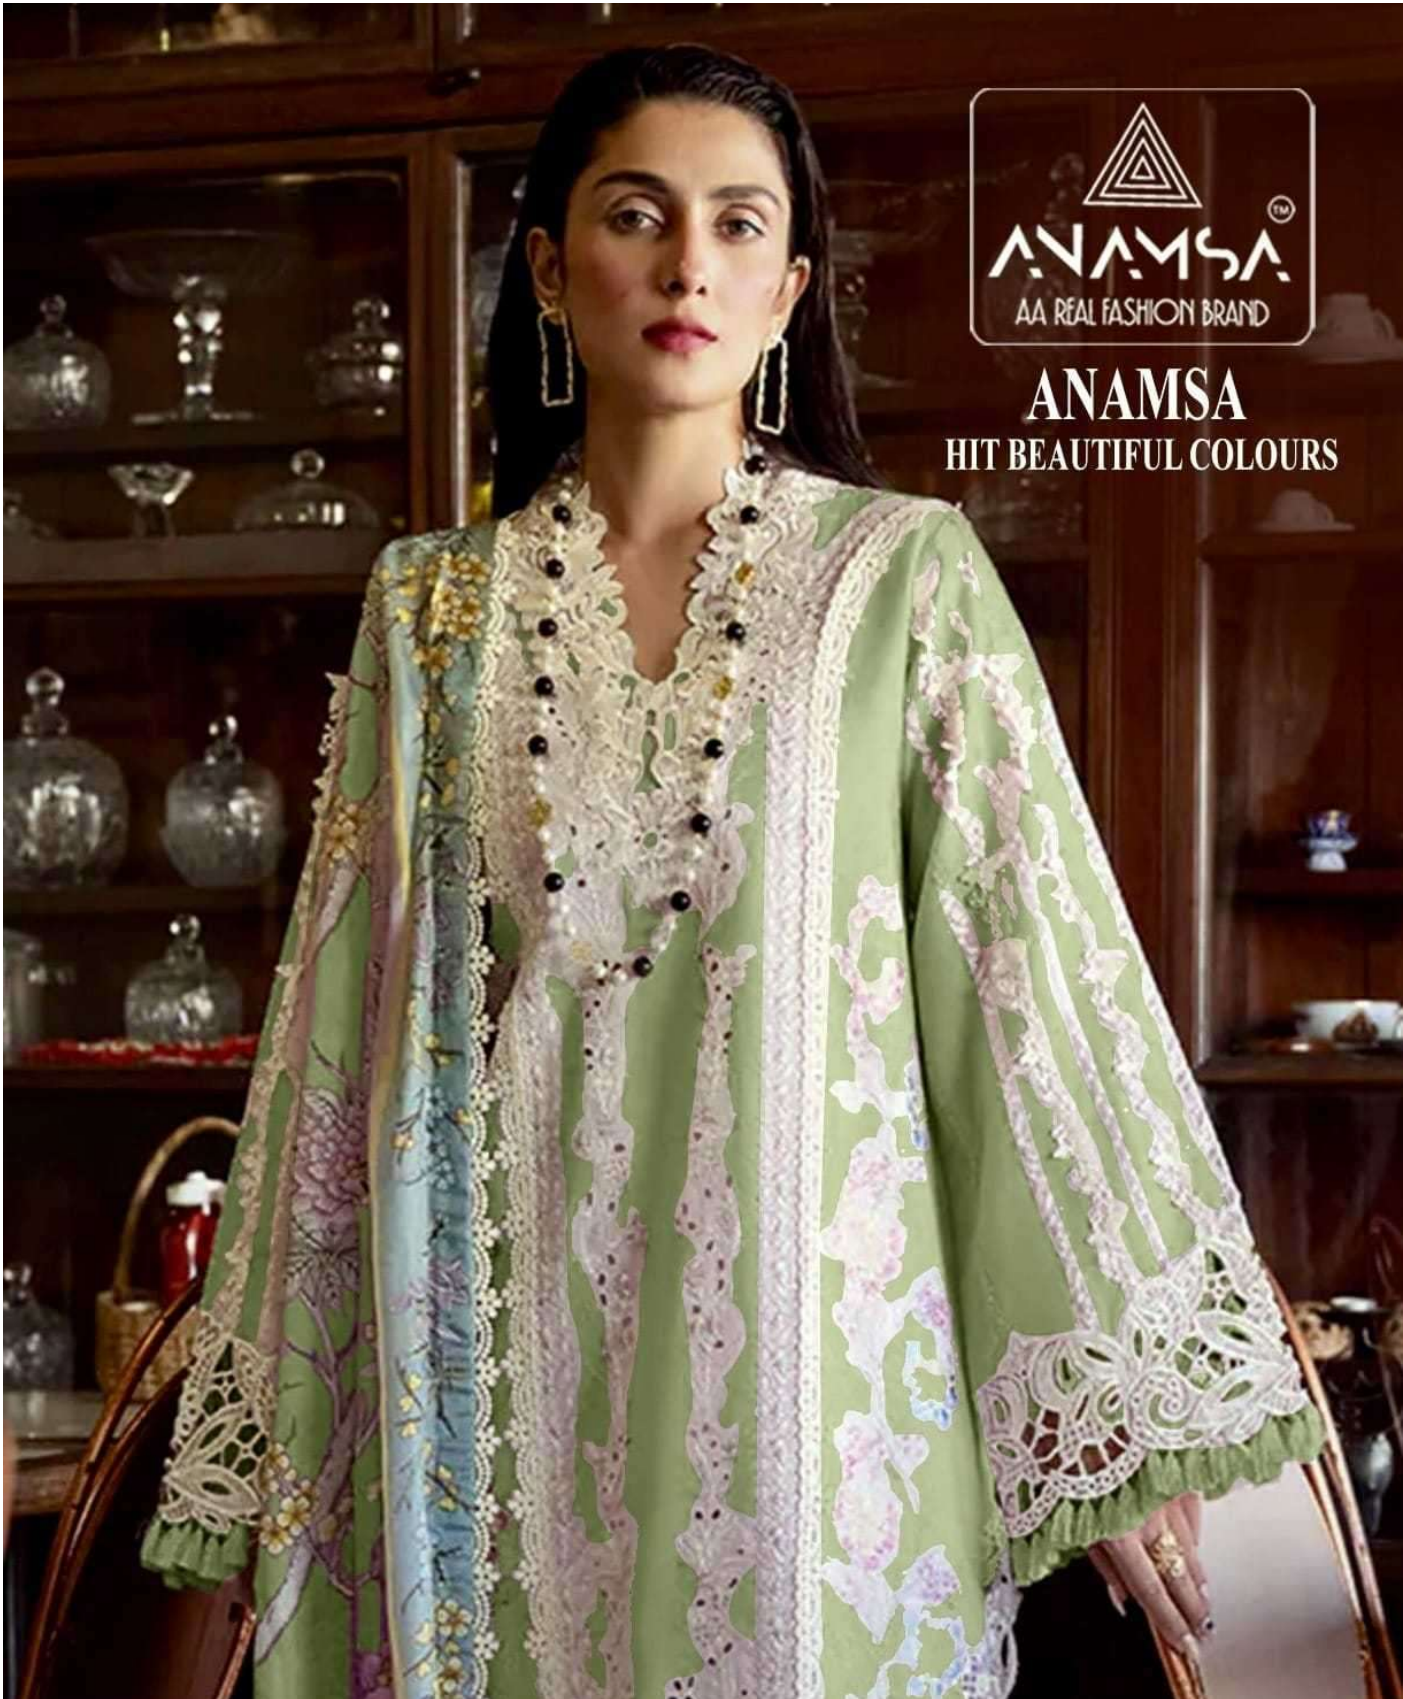

ANAMSA
HIT BEAUTIFUL COLOURS