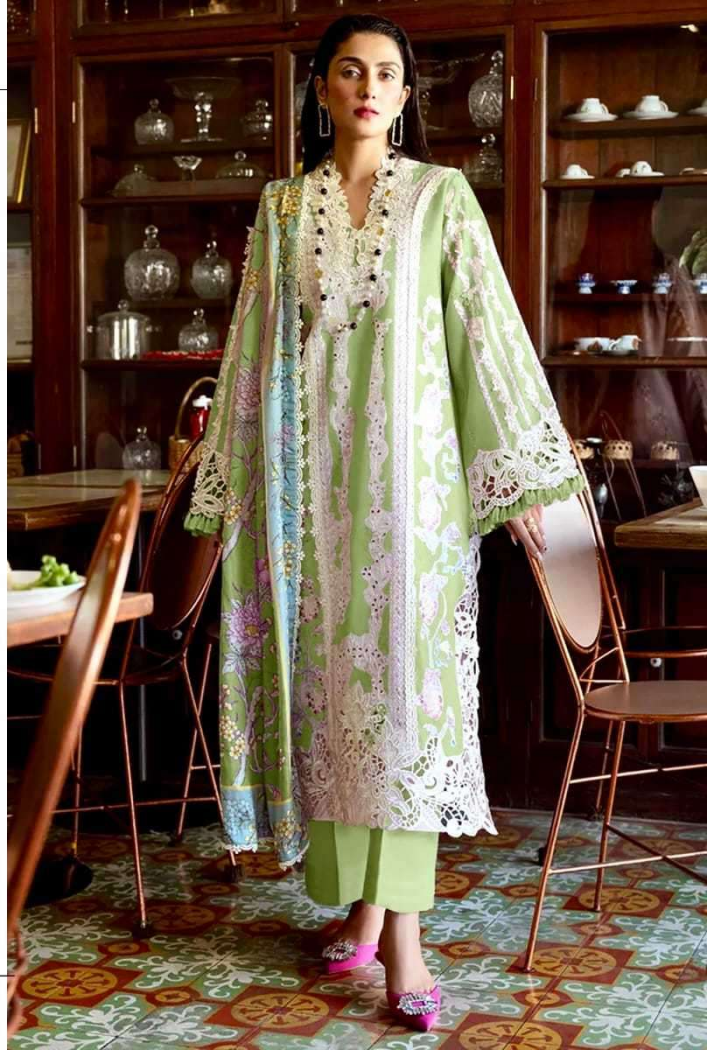

**ANAMSA**  
HIT BEAUTIFUL COLOURS

SEMI STICH COLLECTION

TOP- PURE EXPORT QUALITY ZAAM WITH HEAVY EMBROIDERY AND SEQUENCE WORK

BOTTOM- PURE EXPORT QUALITY PURE COTTON

DUPATTA- PURE CHINON FANCY DUPATTA WITH DIGITAL PRINT

7773  
D.No:-444 A

**ANAMSA**

AA REAL FASHION BRAND

**ANAMSA**  
AA REAL FASHION BRAND

**ANAMSA**  
AA REAL FASHION BRAND

**ANAMSA**  
AA REAL FASHION BRAND

**ANAMSA**  
HIT BEAUTIFUL COLOURS

TOP- PURE EXPORT QUALITY ZAAM WITH HEAVY EMBROIDERY AND SEQUENCE WORK  
BOTTOM- PURE EXPORT QUALITY PURE COTTON  
DUPATTA- PURE CHINON FANCY DUPATTA WITH DIGITAL PRINT