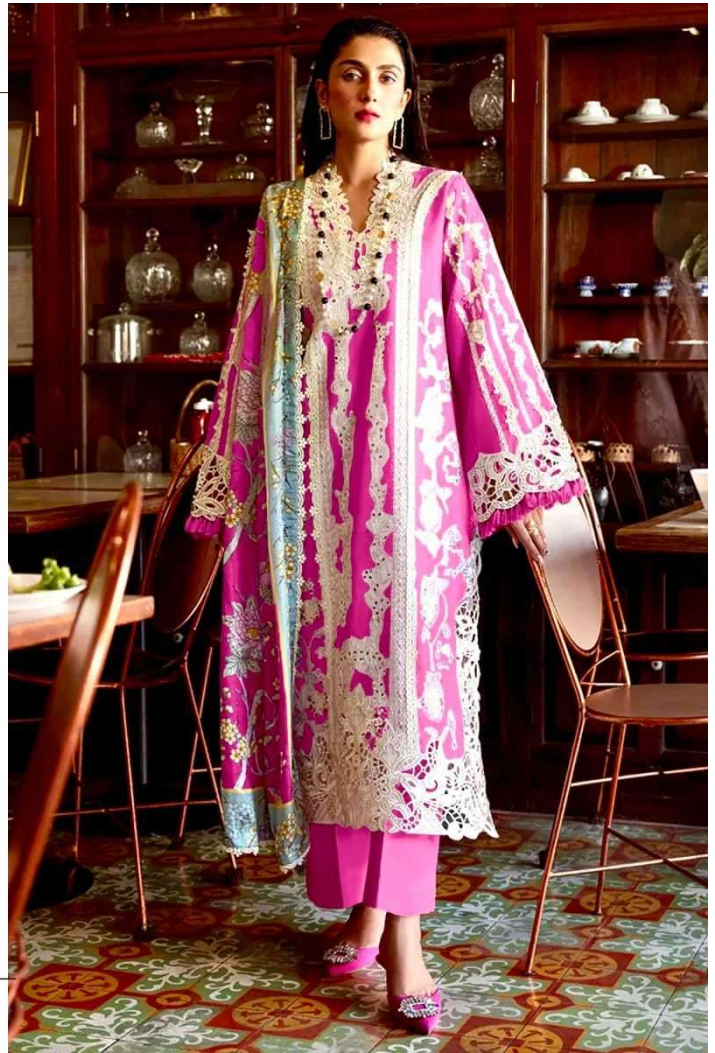

SEMI STICH COLLECTION

TOP- PURE EXPORT QUALITY ZAAM WITH HEAVY EMBROIDERY AND SEQUENCE WORK
BOTTOM- PURE EXPORT QUALITY PURE COTTON
DUPATTA- PURE CHINON FANCY DUPATTA WITH DIGITAL PRINT

7773
D.No:-444 B