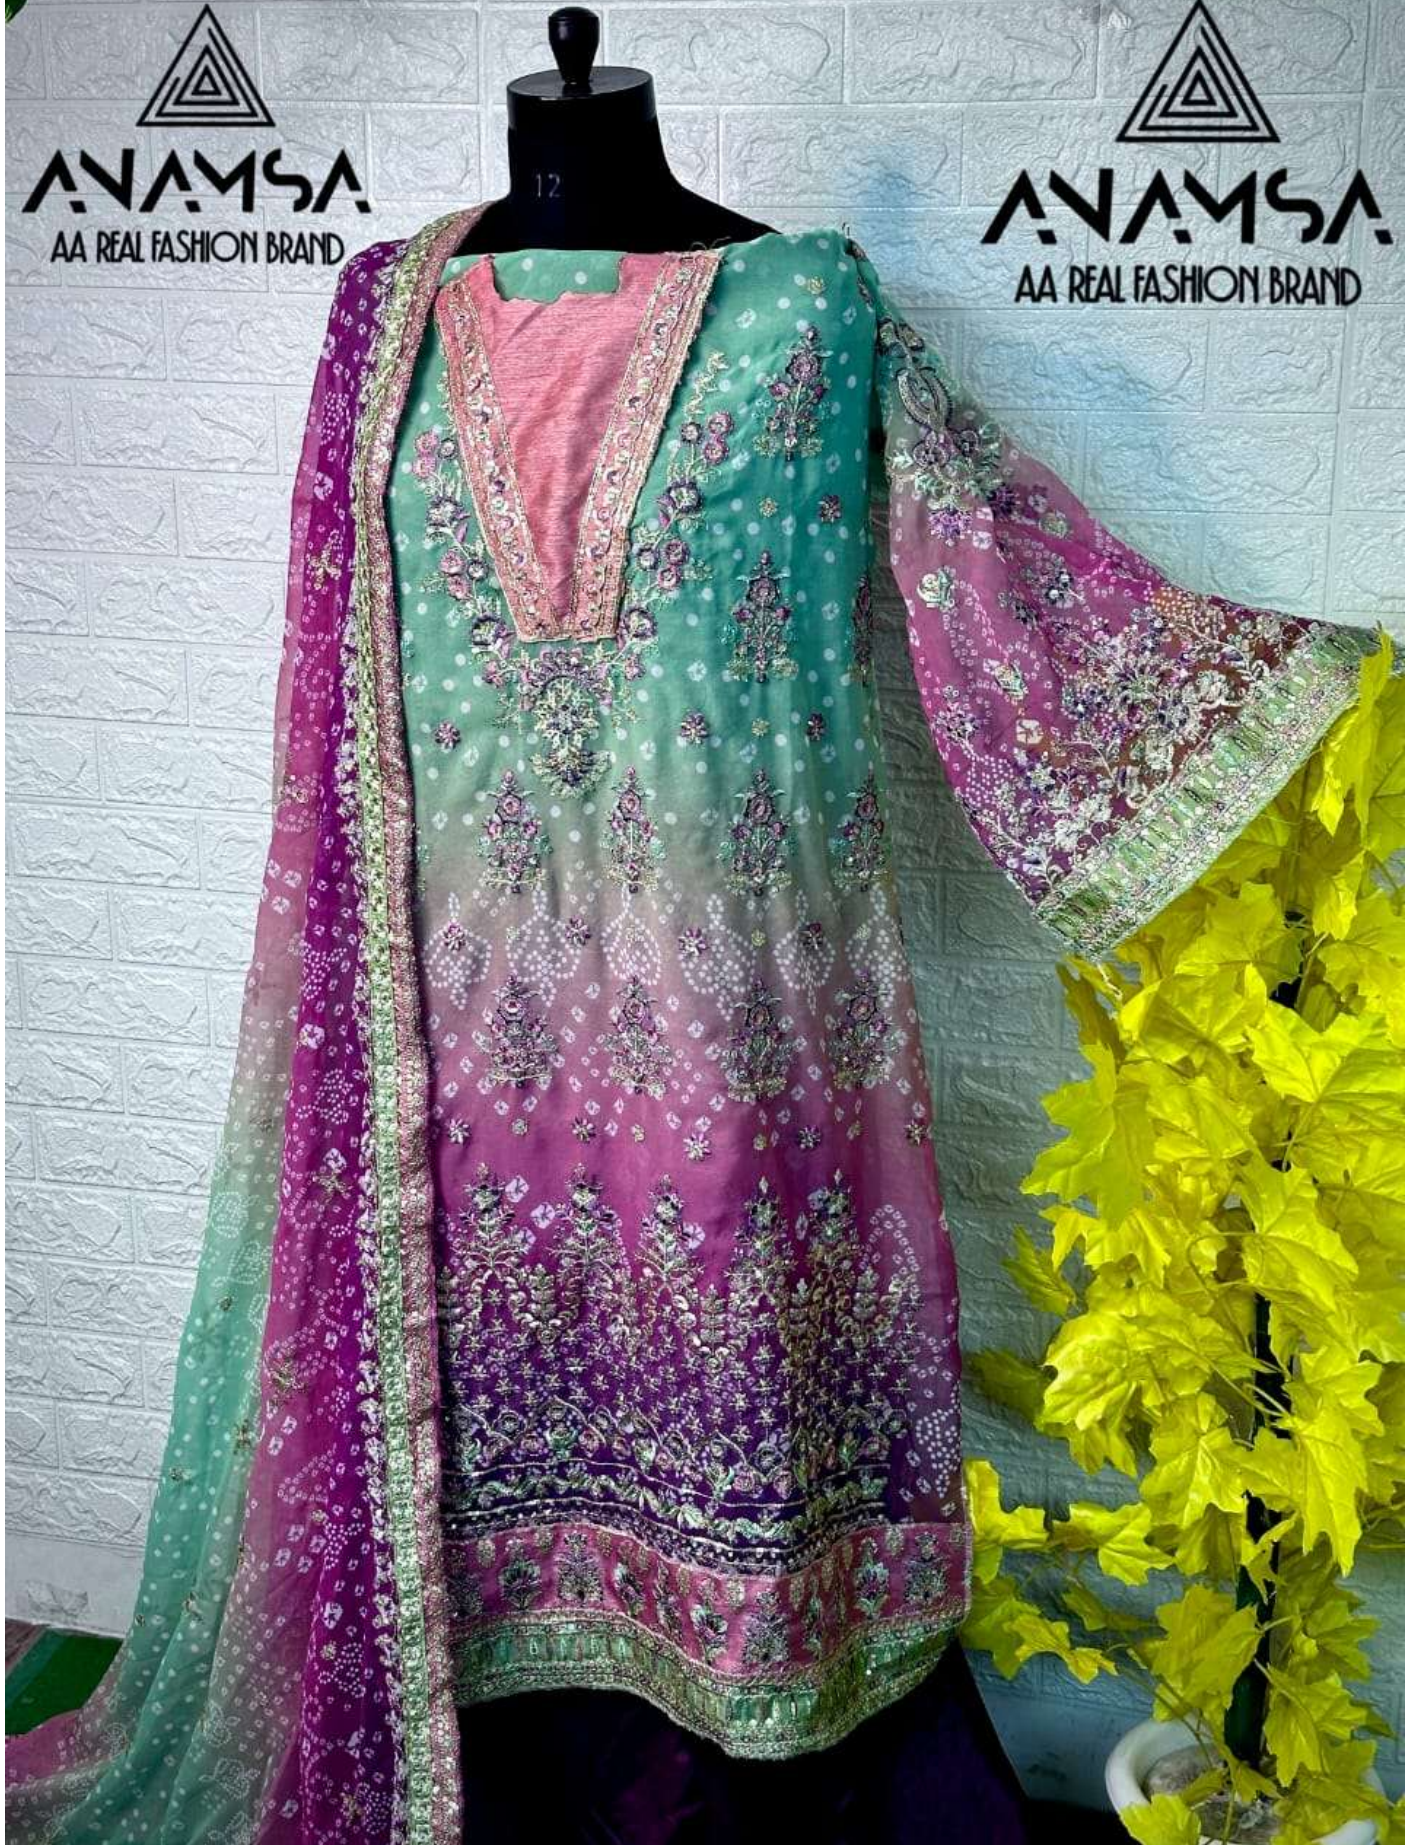

ANAMSA
AA REAL FASHION BRAND

ANAMSA
AA REAL FASHION BRAND