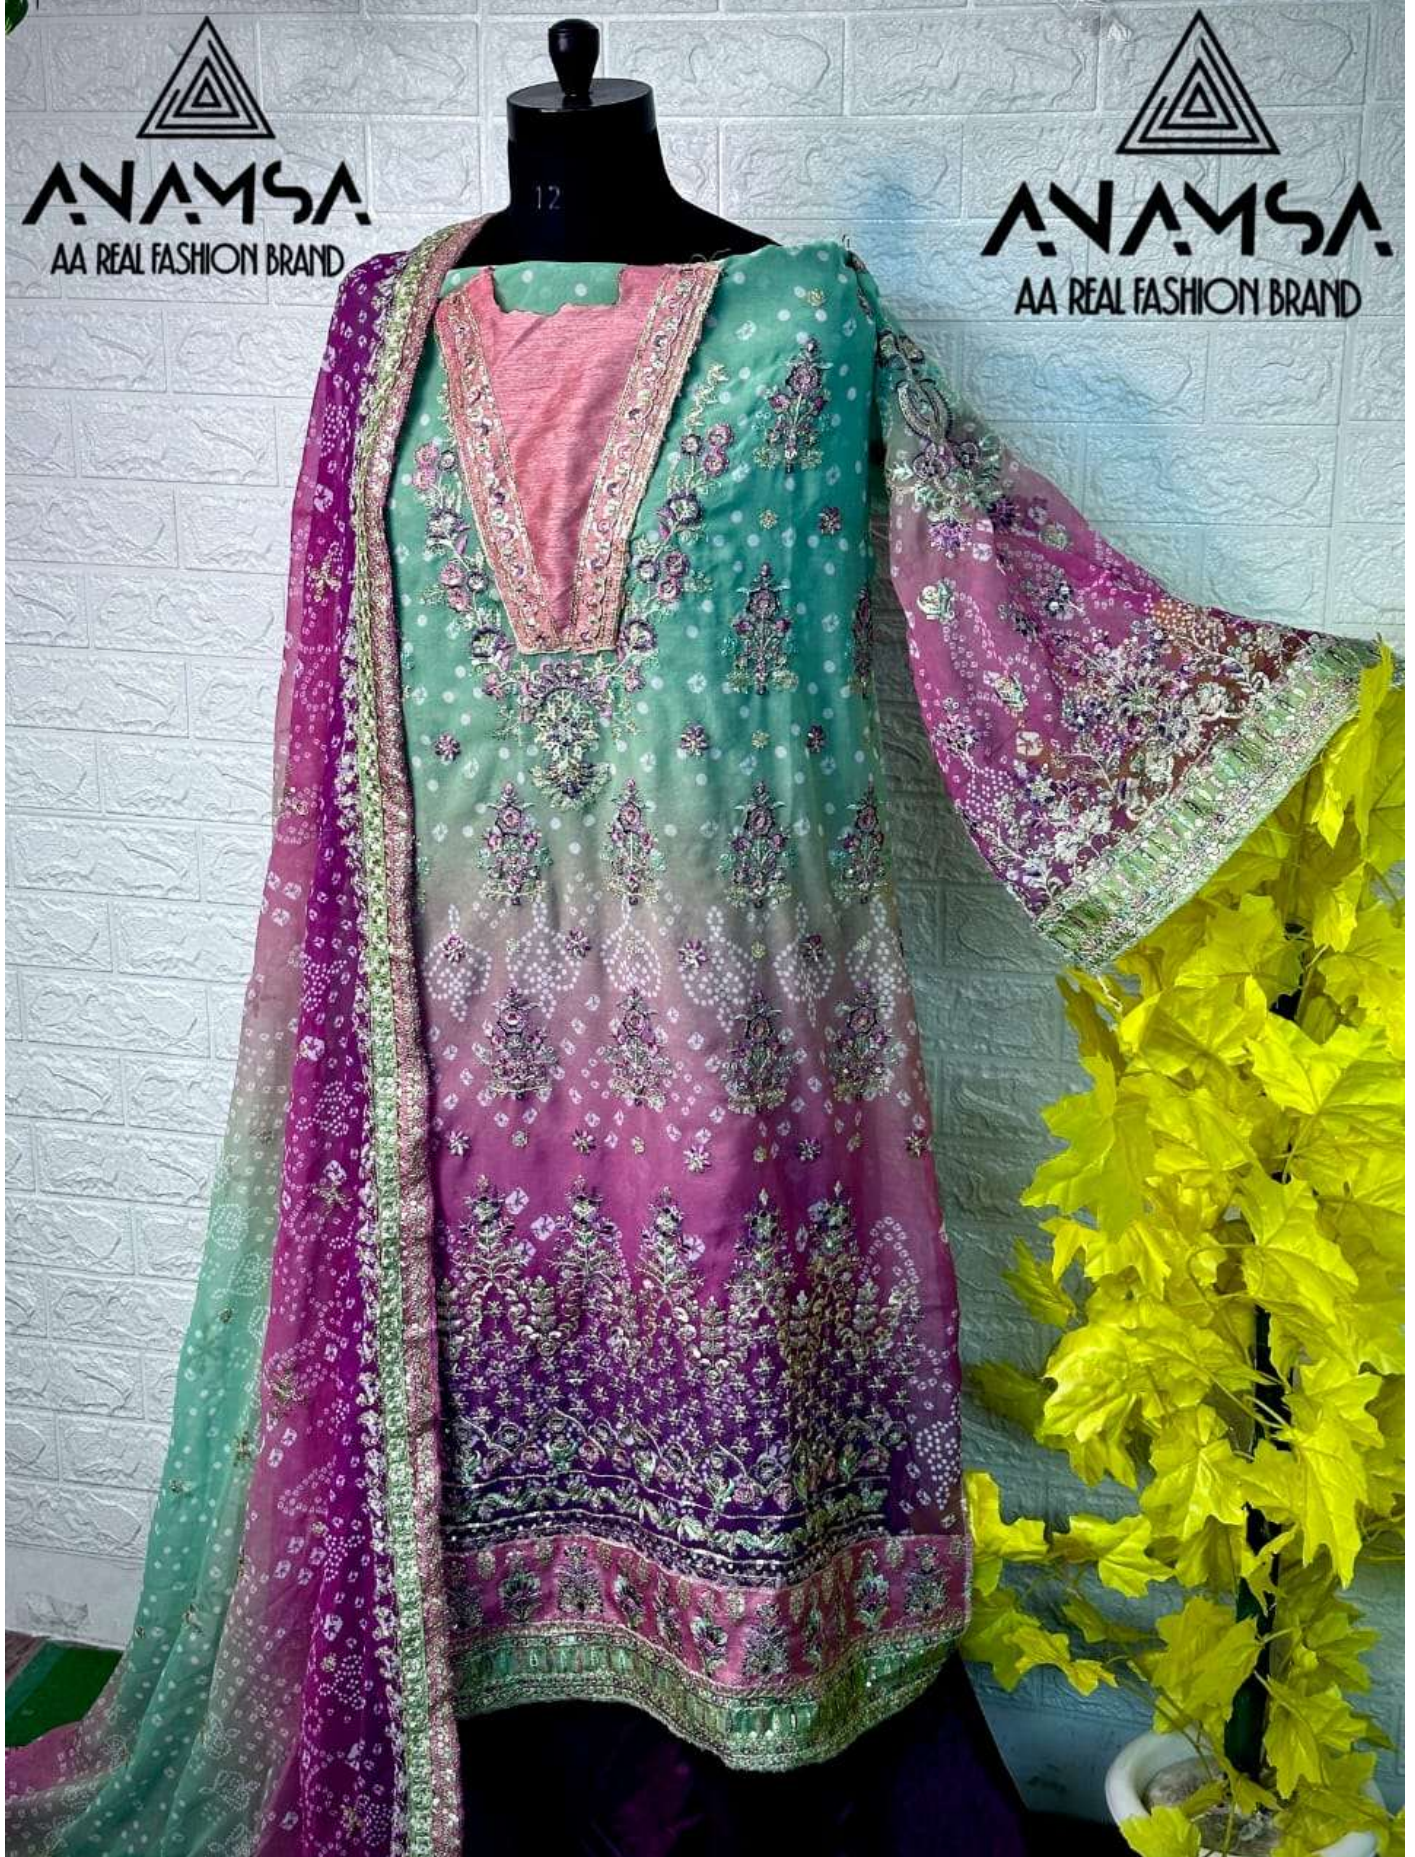

ANAMSA
AA REAL FASHION BRAND

ANAMSA
AA REAL FASHION BRAND