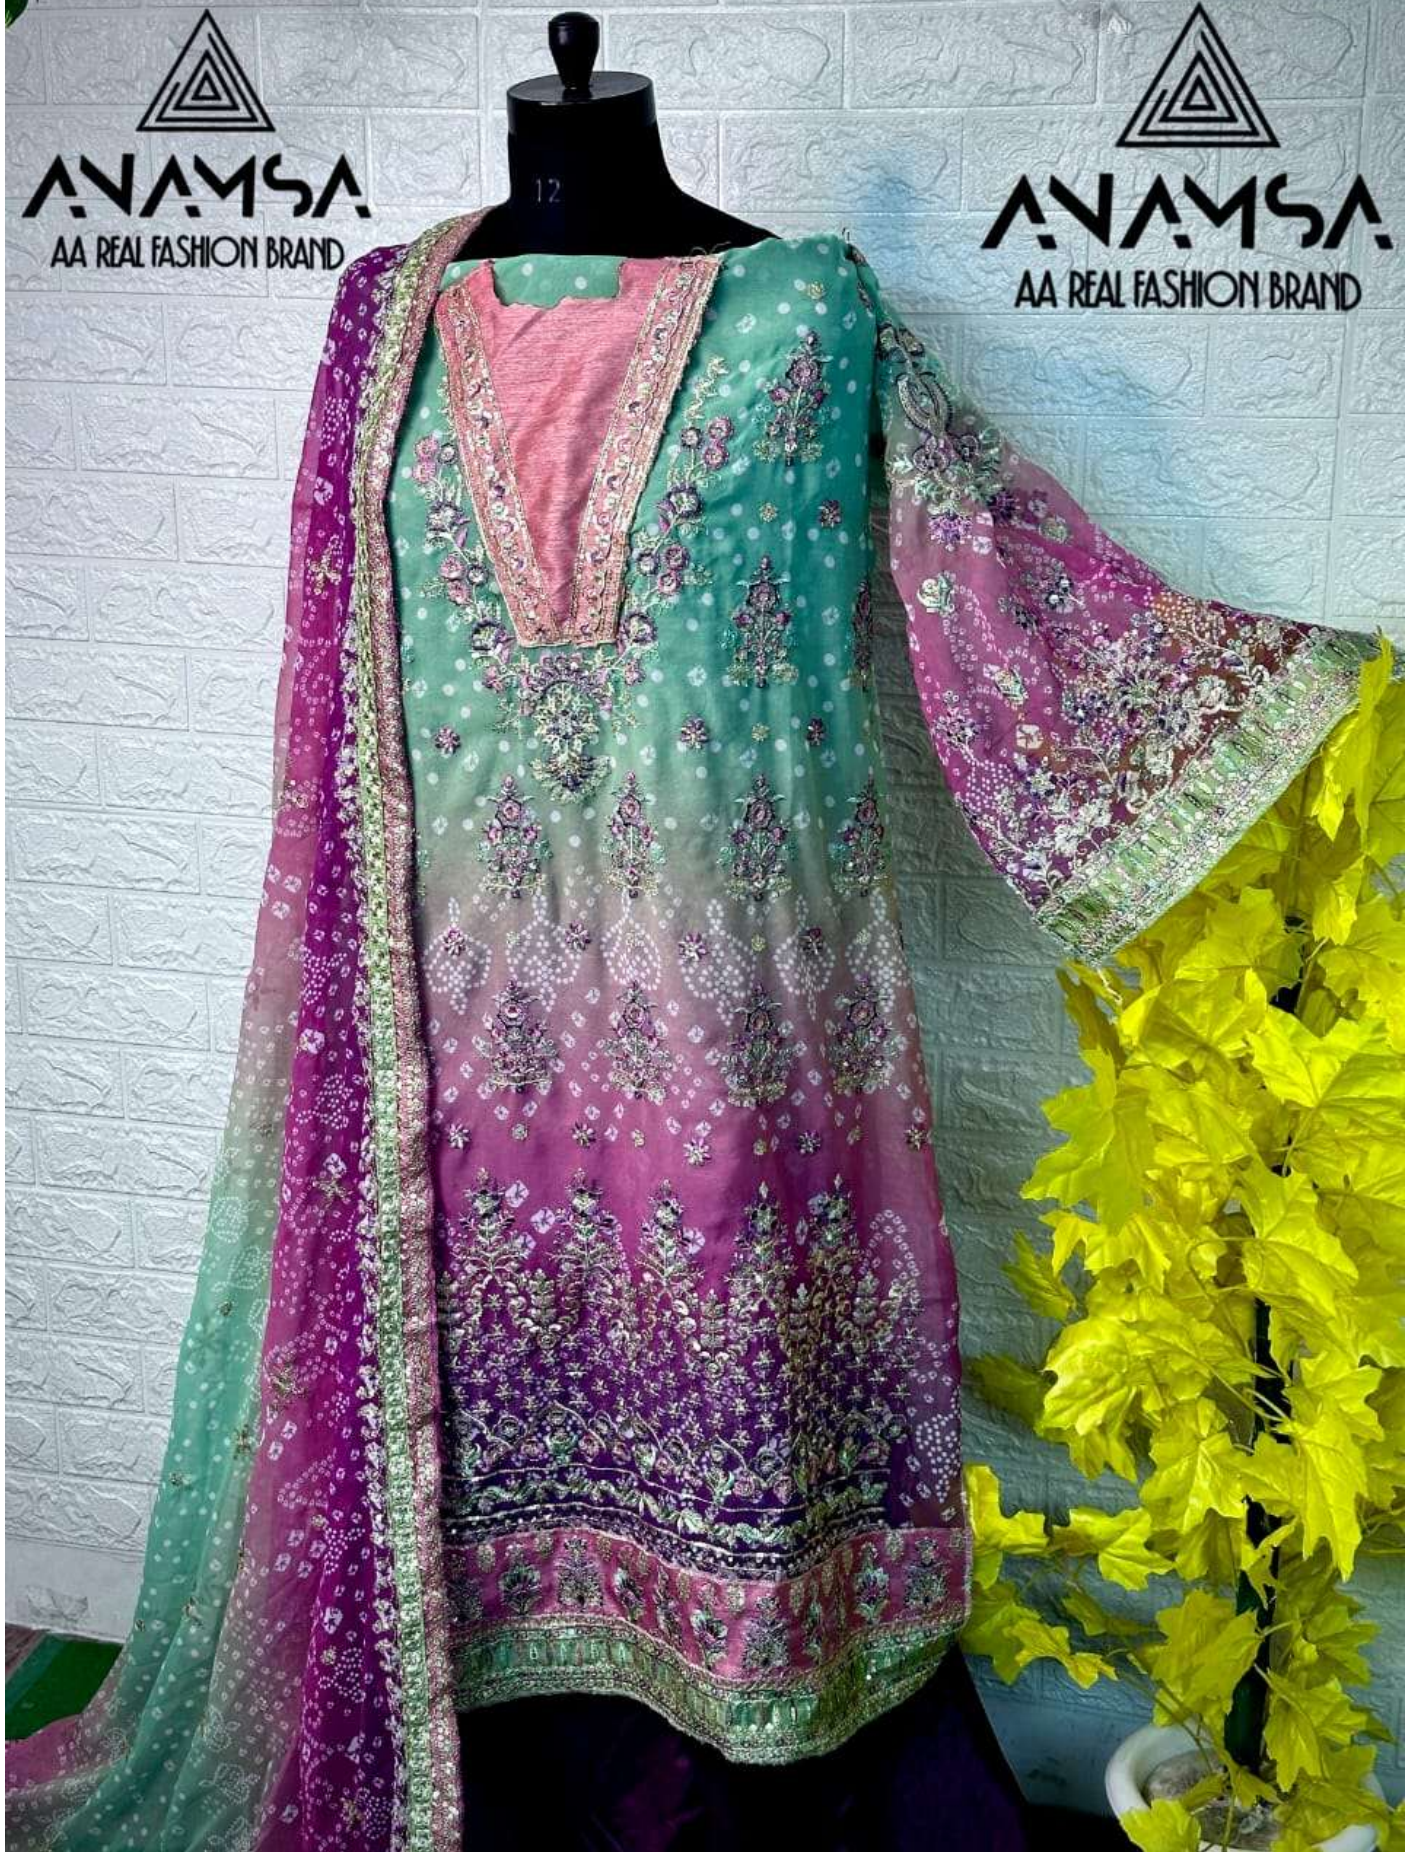

ANAMSA
AA REAL FASHION BRAND

ANAMSA
AA REAL FASHION BRAND