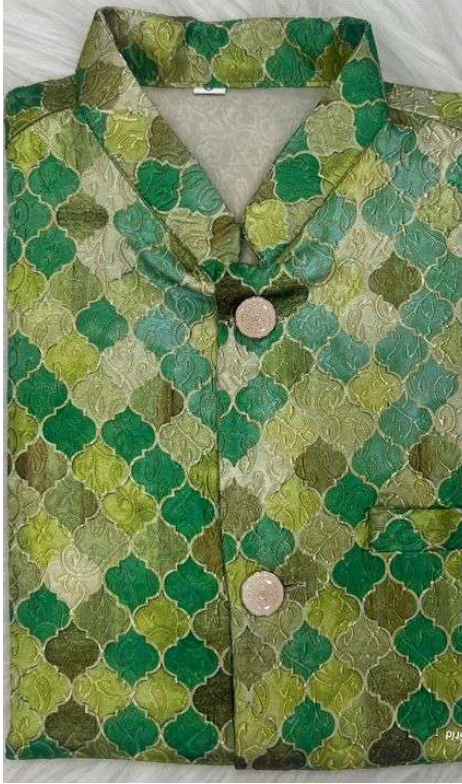

MEWAADI
SARDAR

| SIZE CHART | | KIDS KOTI KURTA | | IN INCHES |
|------------|-------------|-----------------|--------------|---------------|
| SIZE | KURTA CHEST | AGE APPROX | KURTA LENGTH | PYJAMA LENGTH |
| 4 | 29" | 3-4 YEAR | 24" | 26" |
| 6 | 31" | 5-6 YEAR | 26" | 30" |
| 8 | 33" | 7-9 YEAR | 29" | 33" |
| 10 | 35" | 10-12 YEAR | 33" | 35" |