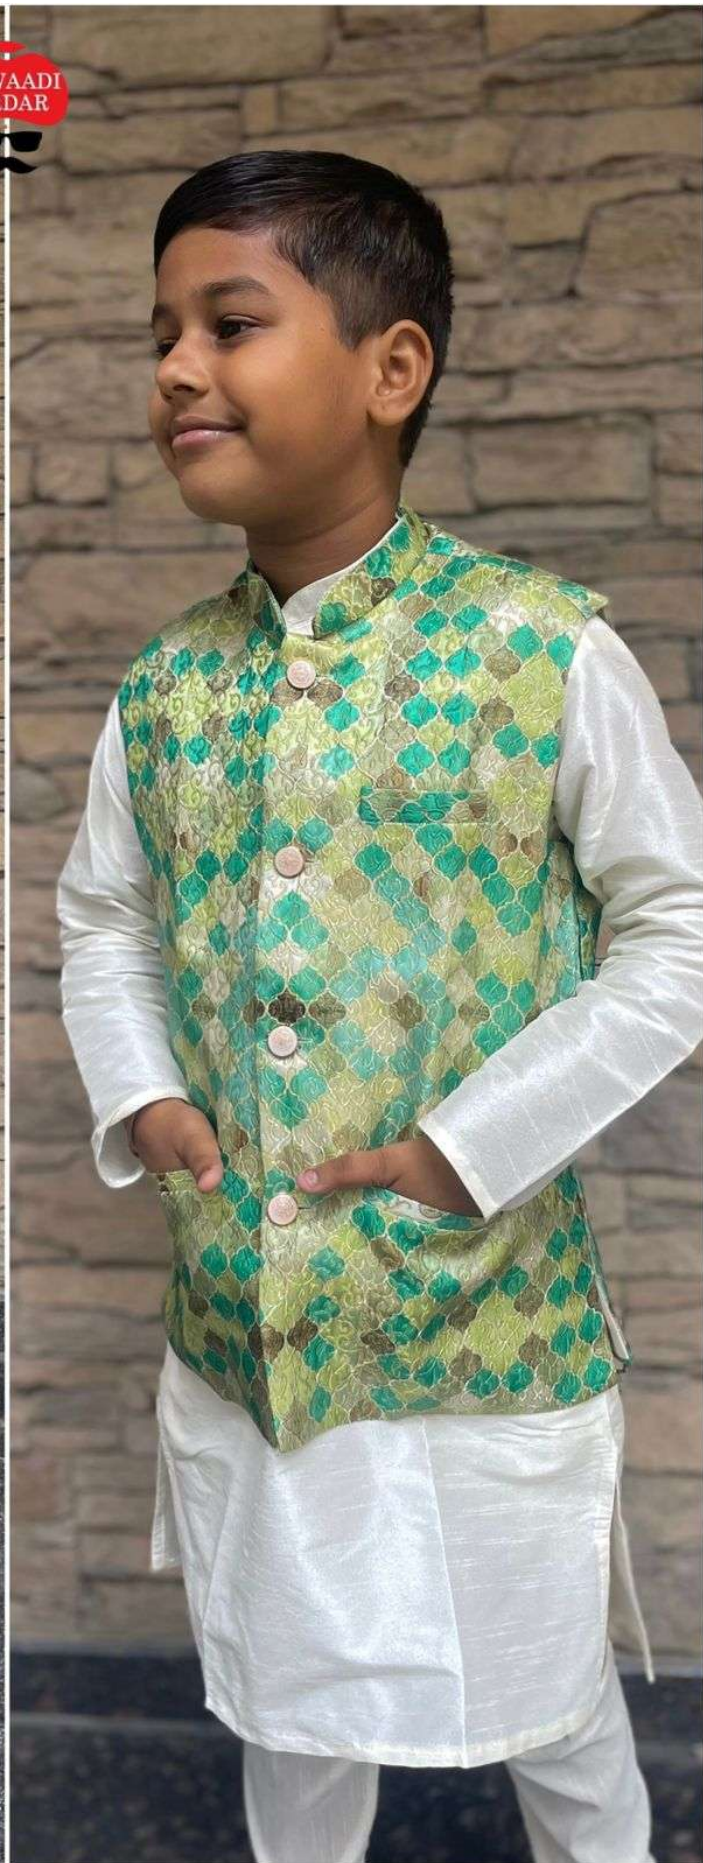

MEWAADI
SARDAR