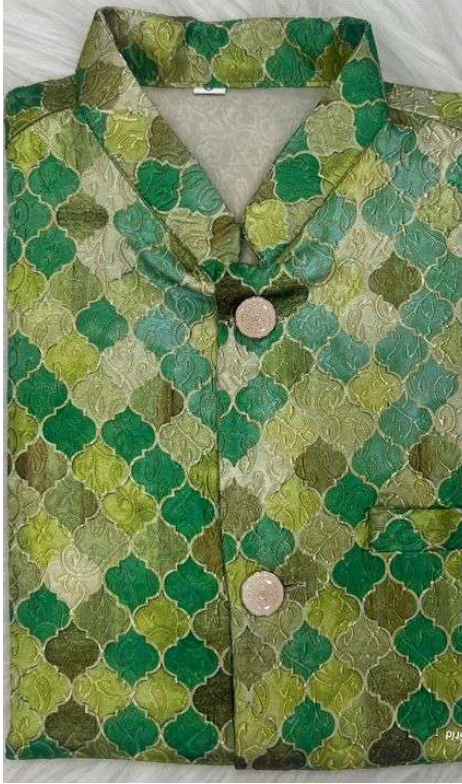

MEWAADI  
SARDAR

SIZE CHART		KIDS KOTI KURTA		IN INCHES
SIZE	KURTA CHEST	AGE APPROX	KURTA LENGTH	PYJAMA LENGTH
4	29"	3-4 YEAR	24"	26"
6	31"	5-6 YEAR	26"	30"
8	33"	7-9 YEAR	29"	33"
10	35"	10-12 YEAR	33"	35"