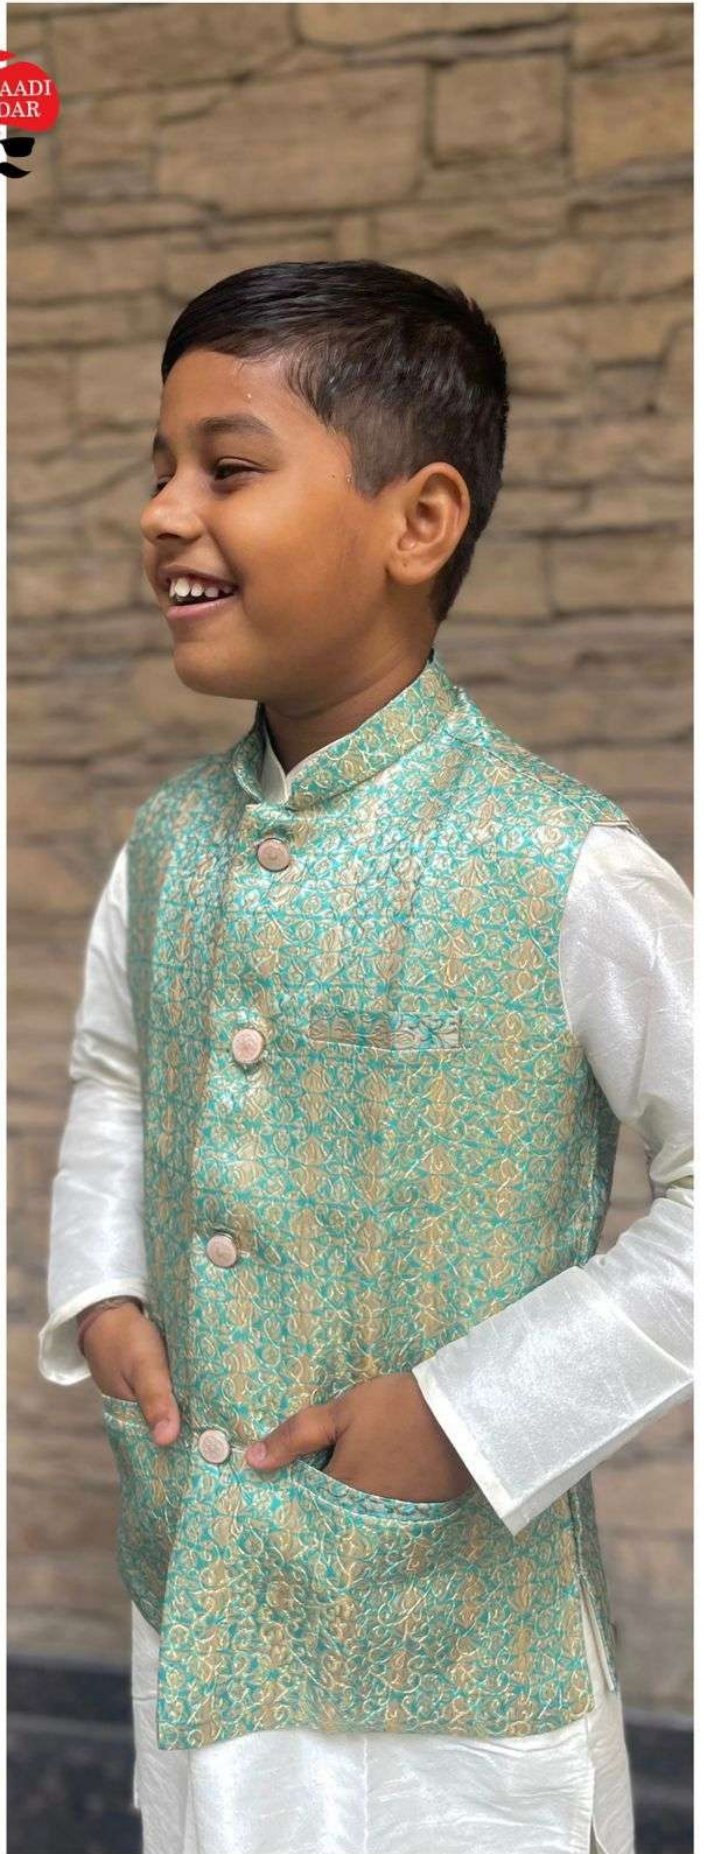

MEWAADI
SARDAR

| SIZE CHART | | KIDS KOTI KURTA | | IN INCHES |
|------------|-------------|-----------------|--------------|---------------|
| SIZE | KURTA CHEST | AGE APPROX | KURTA LENGTH | PYJAMA LENGTH |
| 4 | 29" | 3-4 YEAR | 24" | 26" |
| 6 | 31" | 5-6 YEAR | 26" | 30" |
| 8 | 33" | 7-9 YEAR | 29" | 33" |
| 10 | 35" | 10-12 YEAR | 33" | 35" |