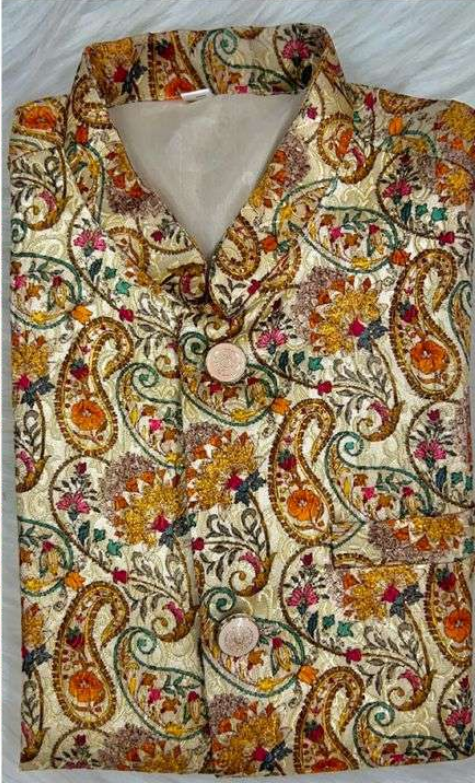

MEWAADI  
SARDAR

SIZE CHART		KIDS KOTI KURTA		IN INCHES
SIZE	KURTA CHEST	AGE APPROX	KURTA LENGTH	PYJAMA LENGTH
4	29"	3-4 YEAR	24"	26"
6	31"	5-6 YEAR	26"	30"
8	33"	7-9 YEAR	29"	33"
10	35"	10-12 YEAR	33"	35"