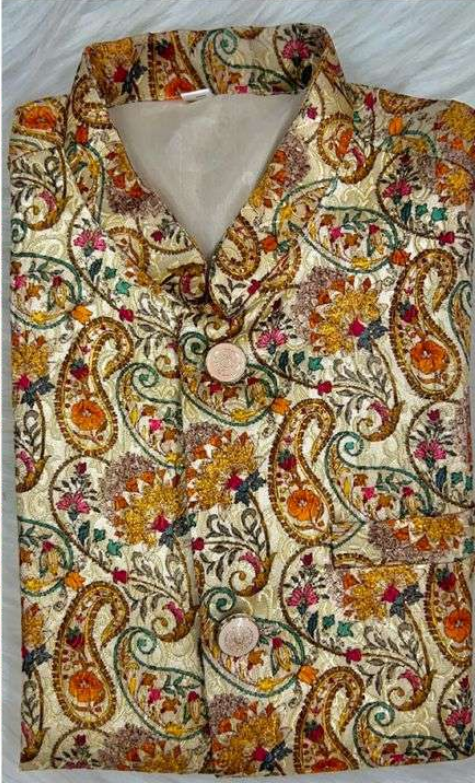

MEWAADI
SARDAR

| SIZE CHART | | KIDS KOTI KURTA | | IN INCHES |
|------------|-------------|-----------------|--------------|---------------|
| SIZE | KURTA CHEST | AGE APPROX | KURTA LENGTH | PYJAMA LENGTH |
| 4 | 29" | 3-4 YEAR | 24" | 26" |
| 6 | 31" | 5-6 YEAR | 26" | 30" |
| 8 | 33" | 7-9 YEAR | 29" | 33" |
| 10 | 35" | 10-12 YEAR | 33" | 35" |