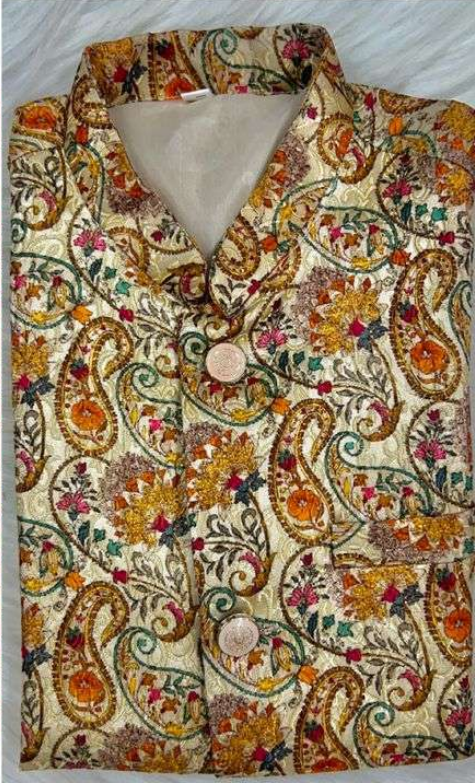

MEWAADI
SARDAR

SIZE CHART		KIDS KOTI KURTA		IN INCHES
SIZE	KURTA CHEST	AGE APPROX	KURTA LENGTH	PYJAMA LENGTH
4	29"	3-4 YEAR	24"	26"
6	31"	5-6 YEAR	26"	30"
8	33"	7-9 YEAR	29"	33"
10	35"	10-12 YEAR	33"	35"