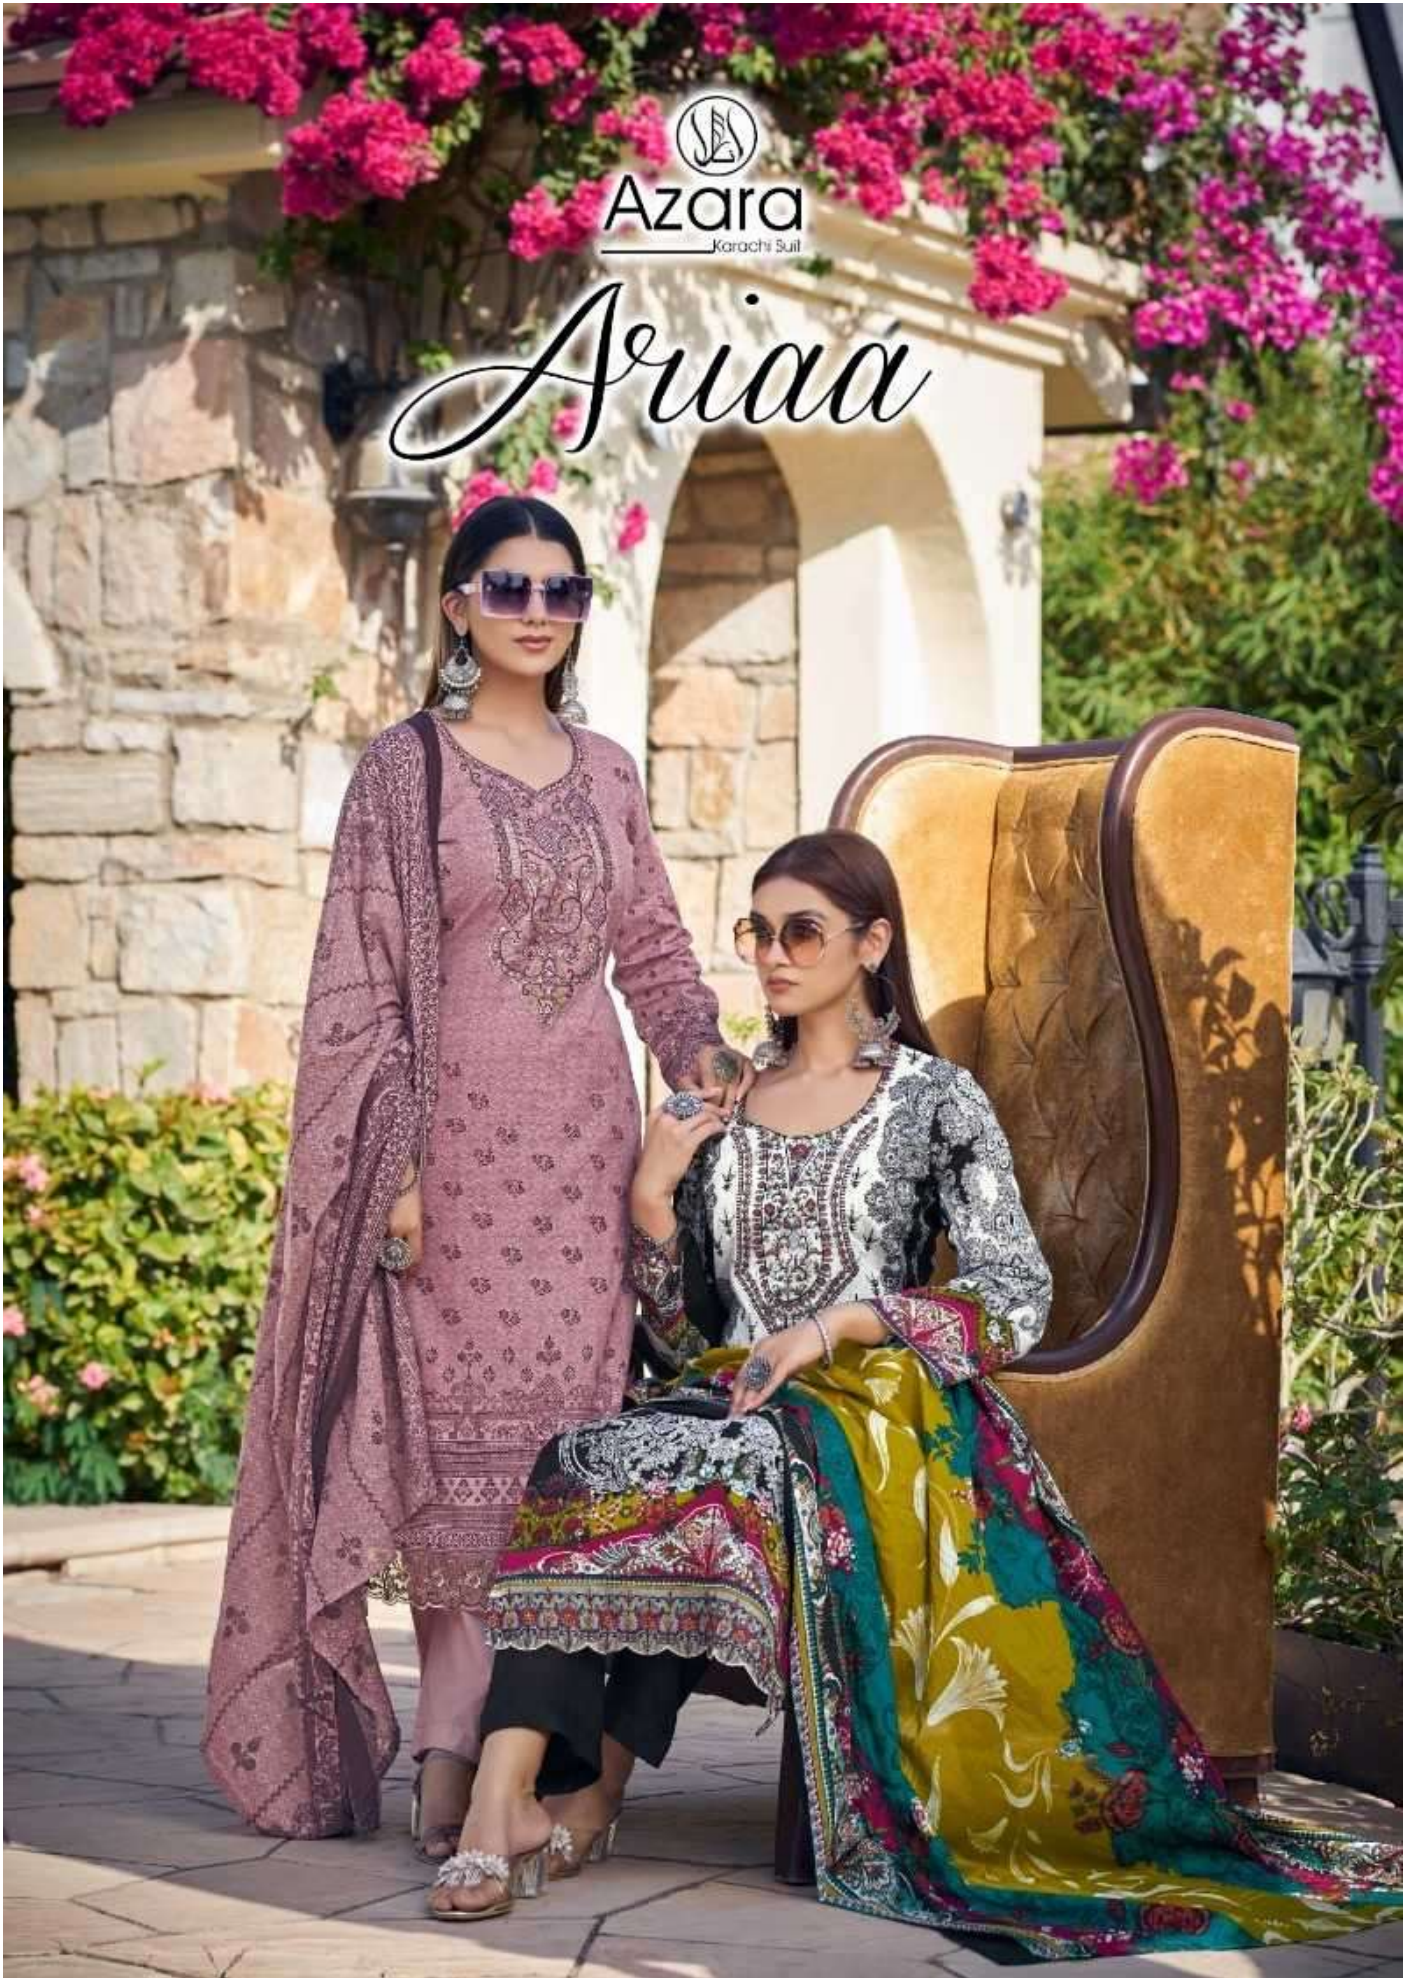

Azara
Karachi Sui

Ariada