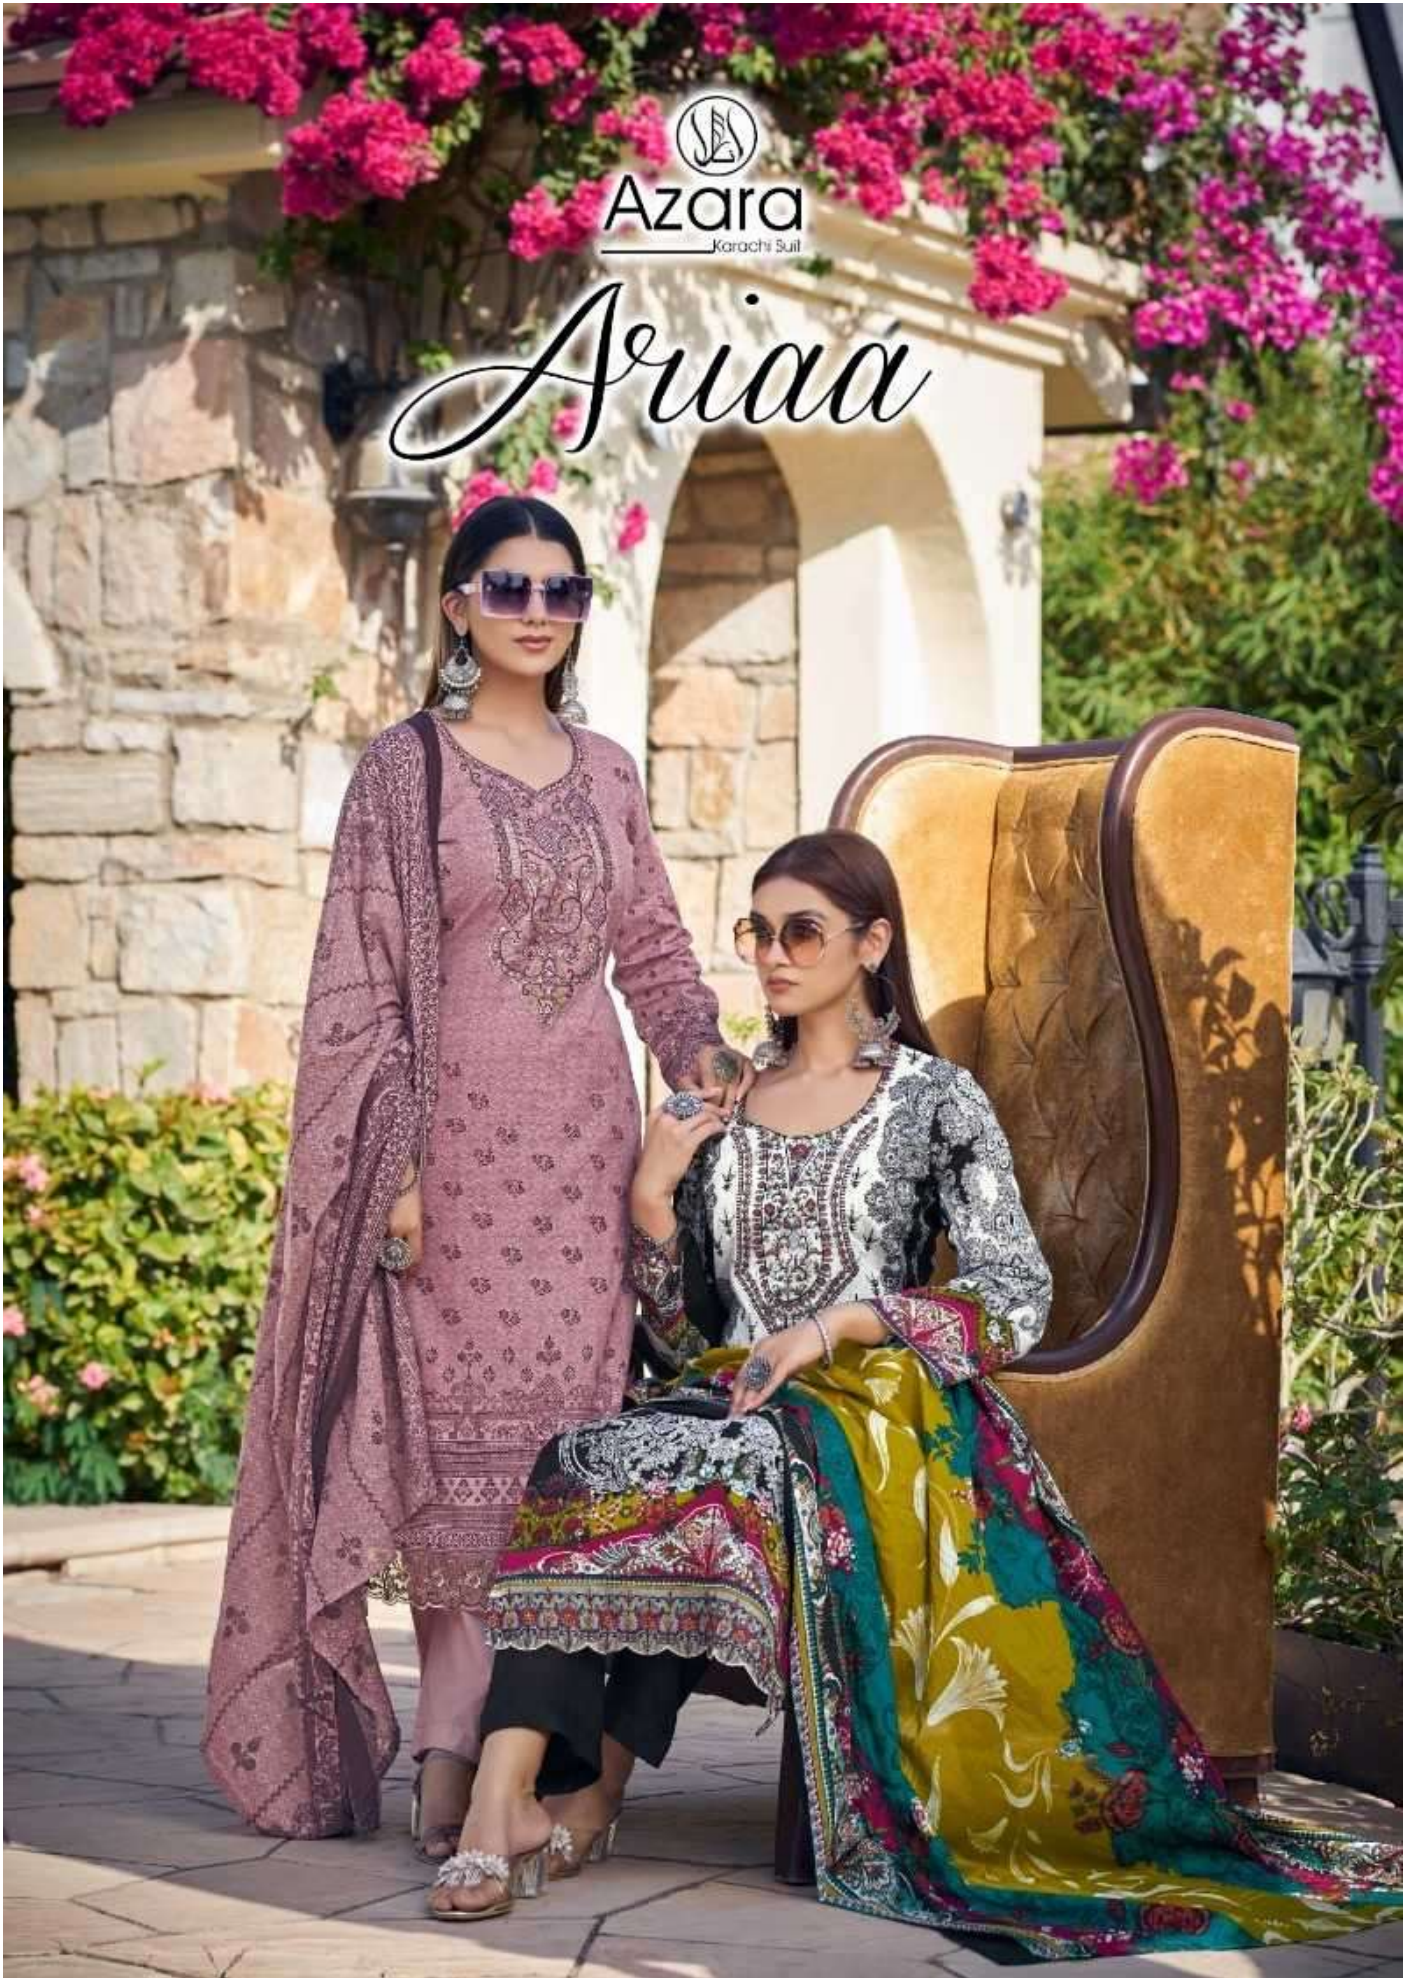

Azara
Karachi Sui

Ariada

Radhika®

A RAY  OF
STYLE

THE SEASON'S NEWEST SILHOUETTES ARE ALL SET TO TRANSFORM YOU

• 90003 •
OF
WALK  STYLE

AS BRIGHT AS THE VENUS FOR THE GODDESS IN YOU

Radhika