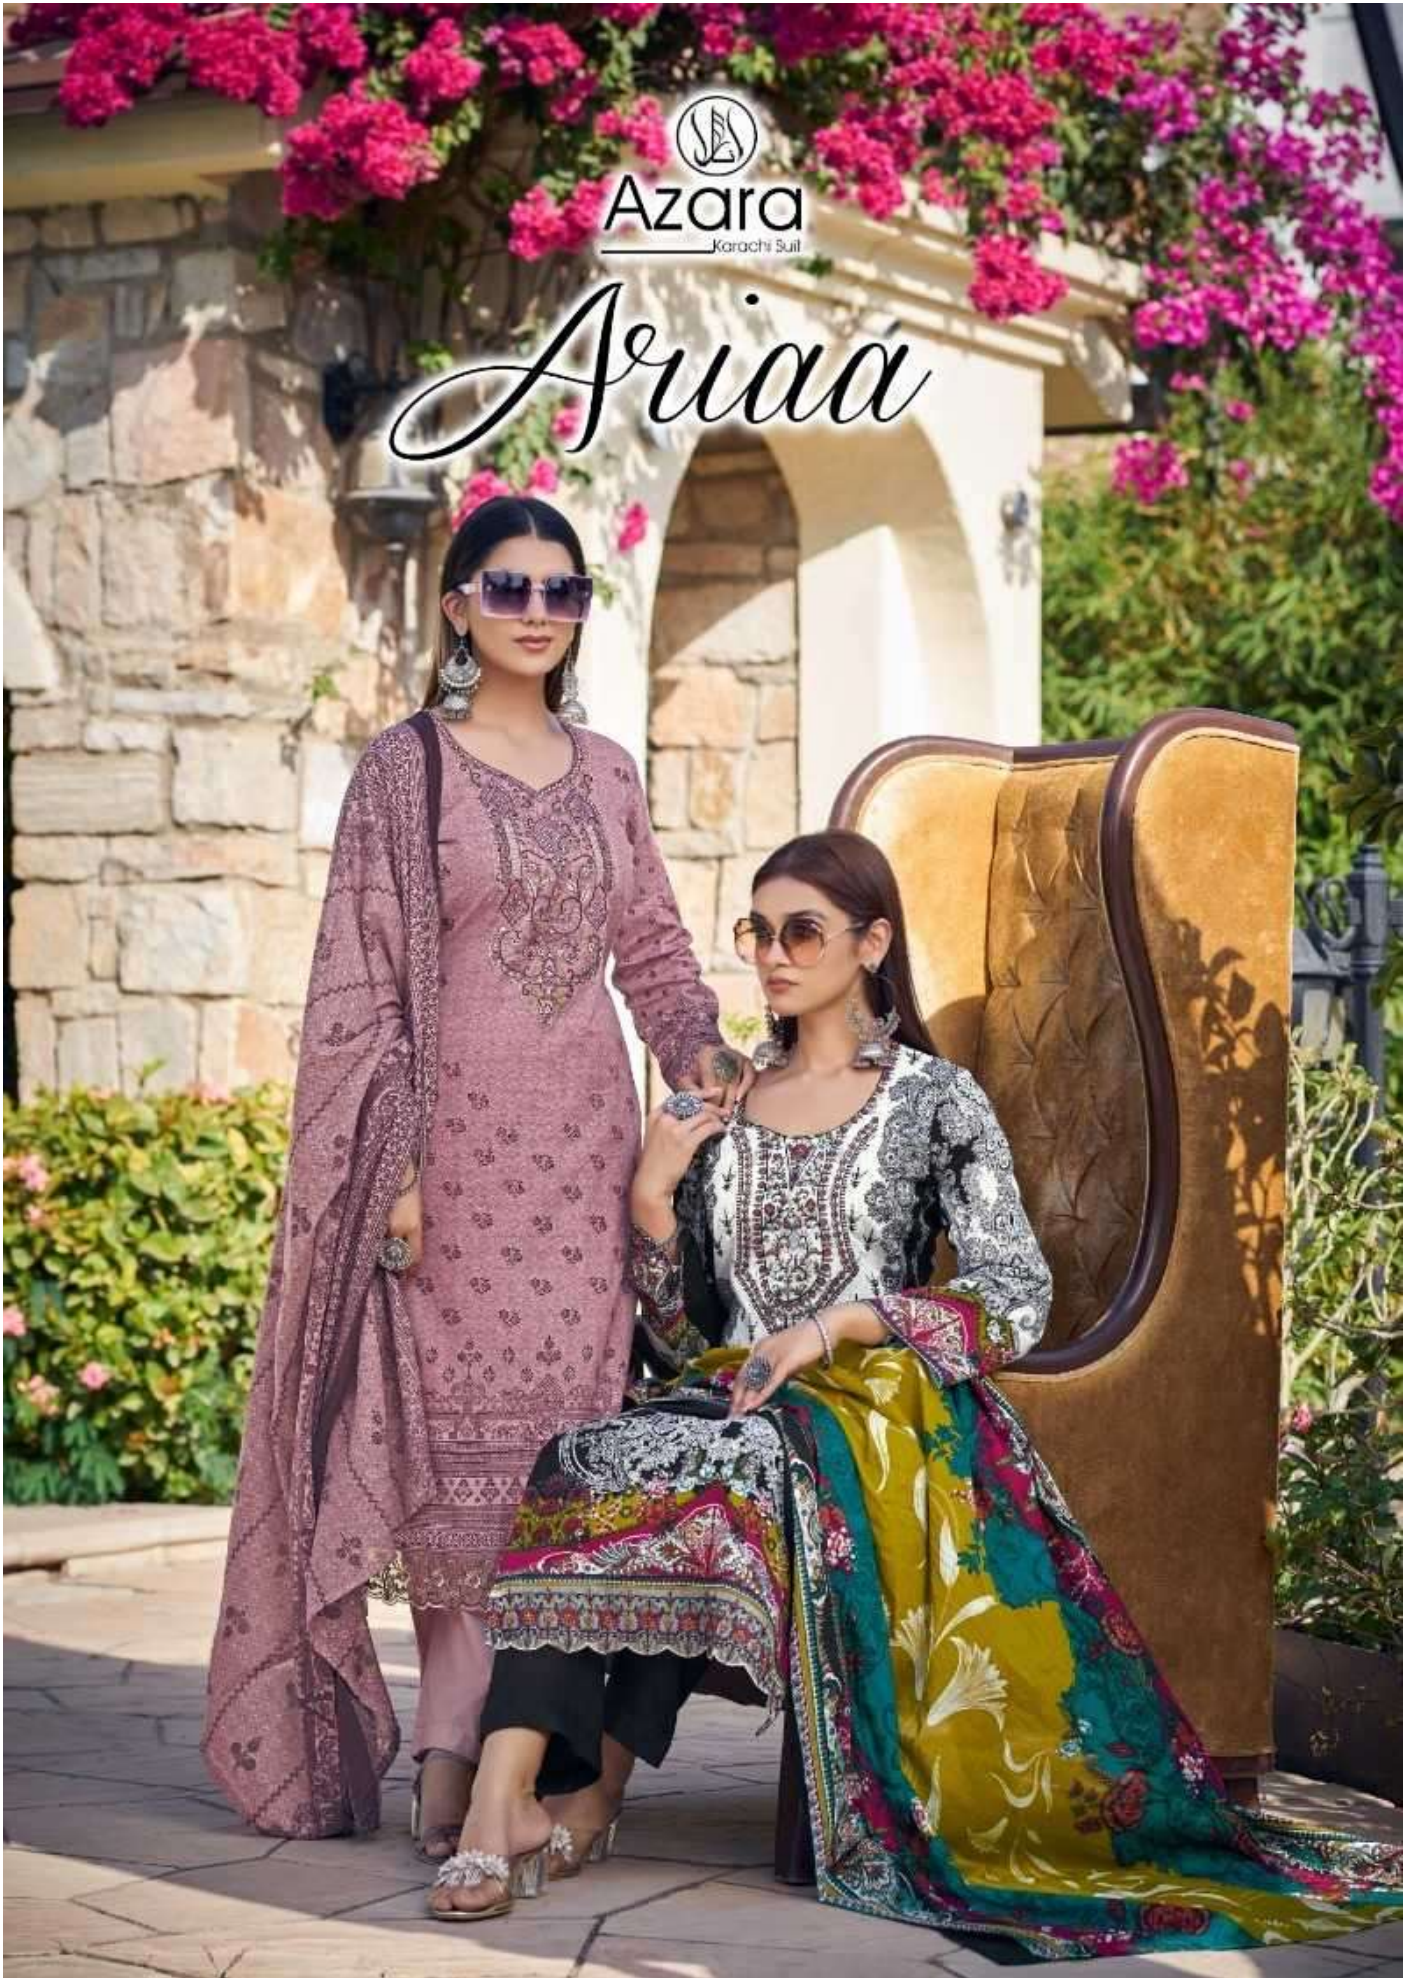

Azara
Karachi Sui

Ariada

Radhika®

A RAY  OF STYLE

THE SEASON'S NEWEST SILHOUETTES ARE ALL SET TO TRANSFORM YOU

• 90003 •
OF
WALK  STYLE

AS BRIGHT AS THE VENUS FOR THE GODDESS IN YOU

Radhika