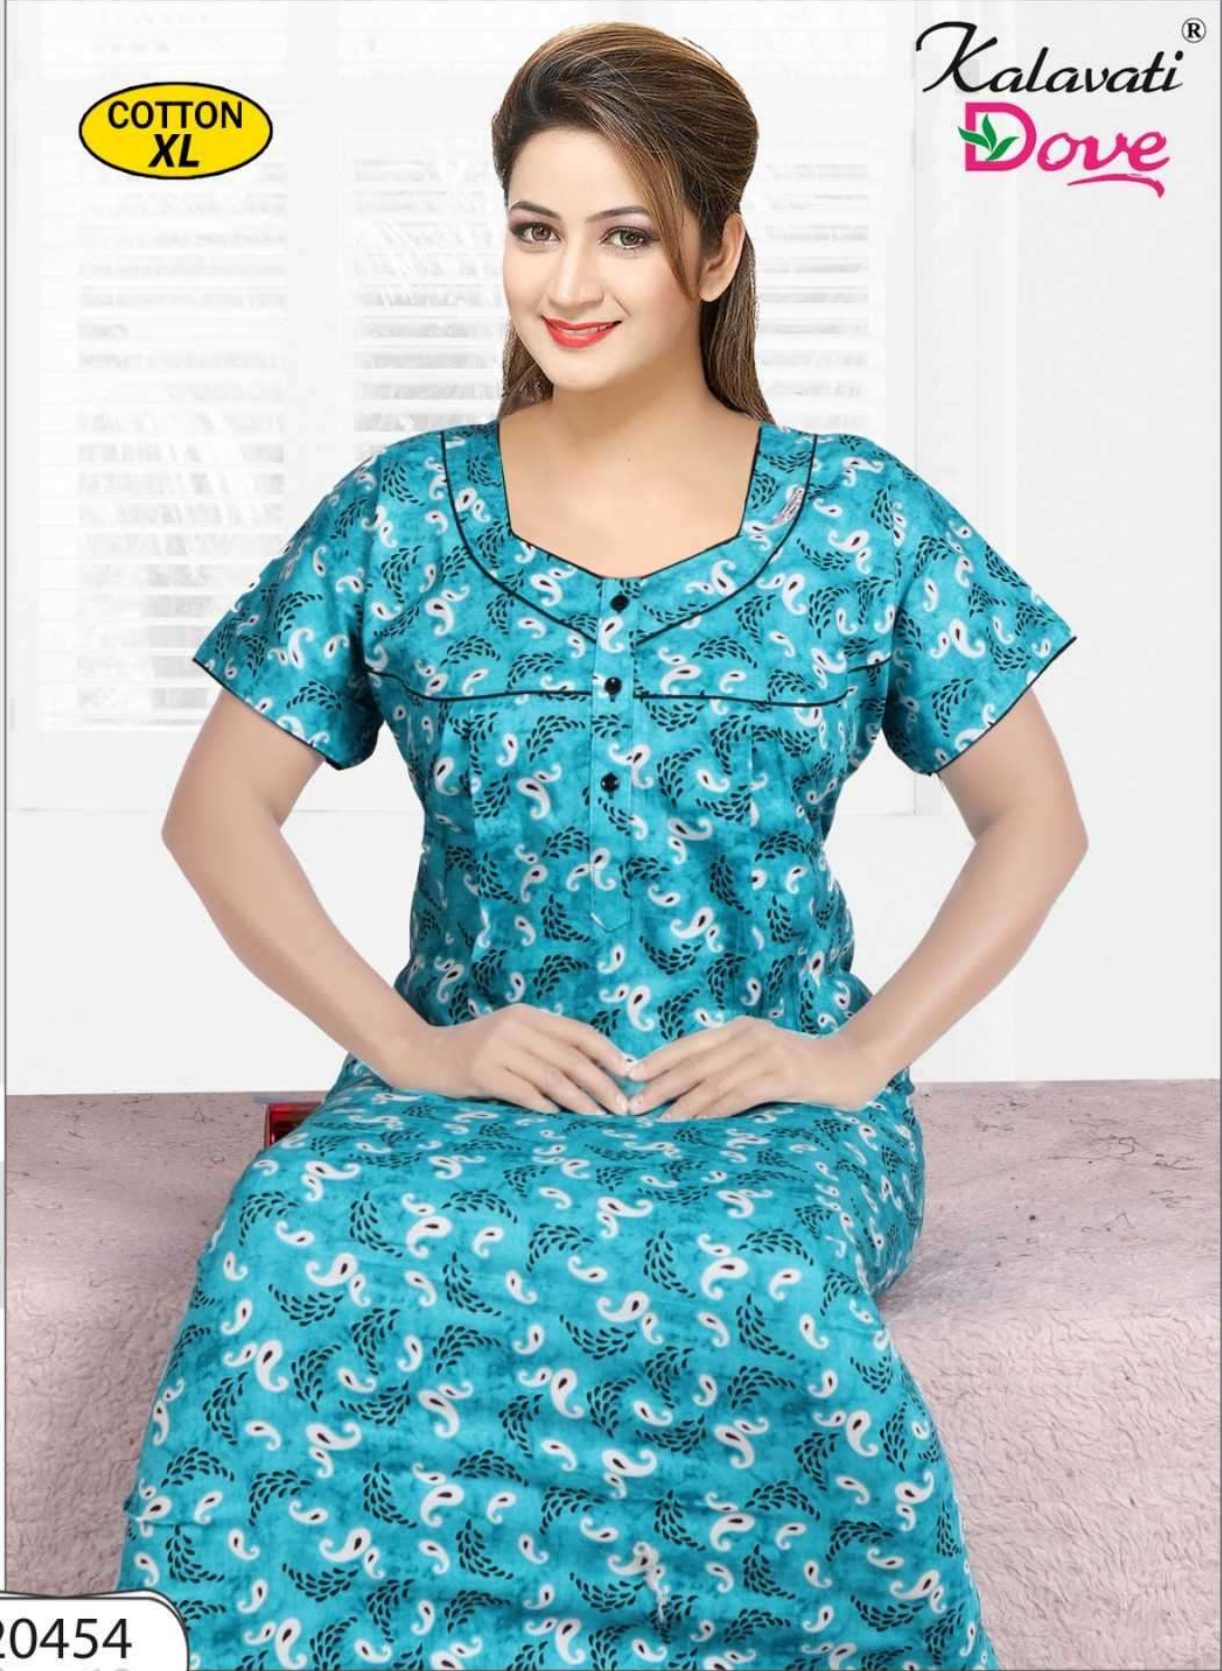

COTTON
XL

Kalavati®
Dove

20454
R 12