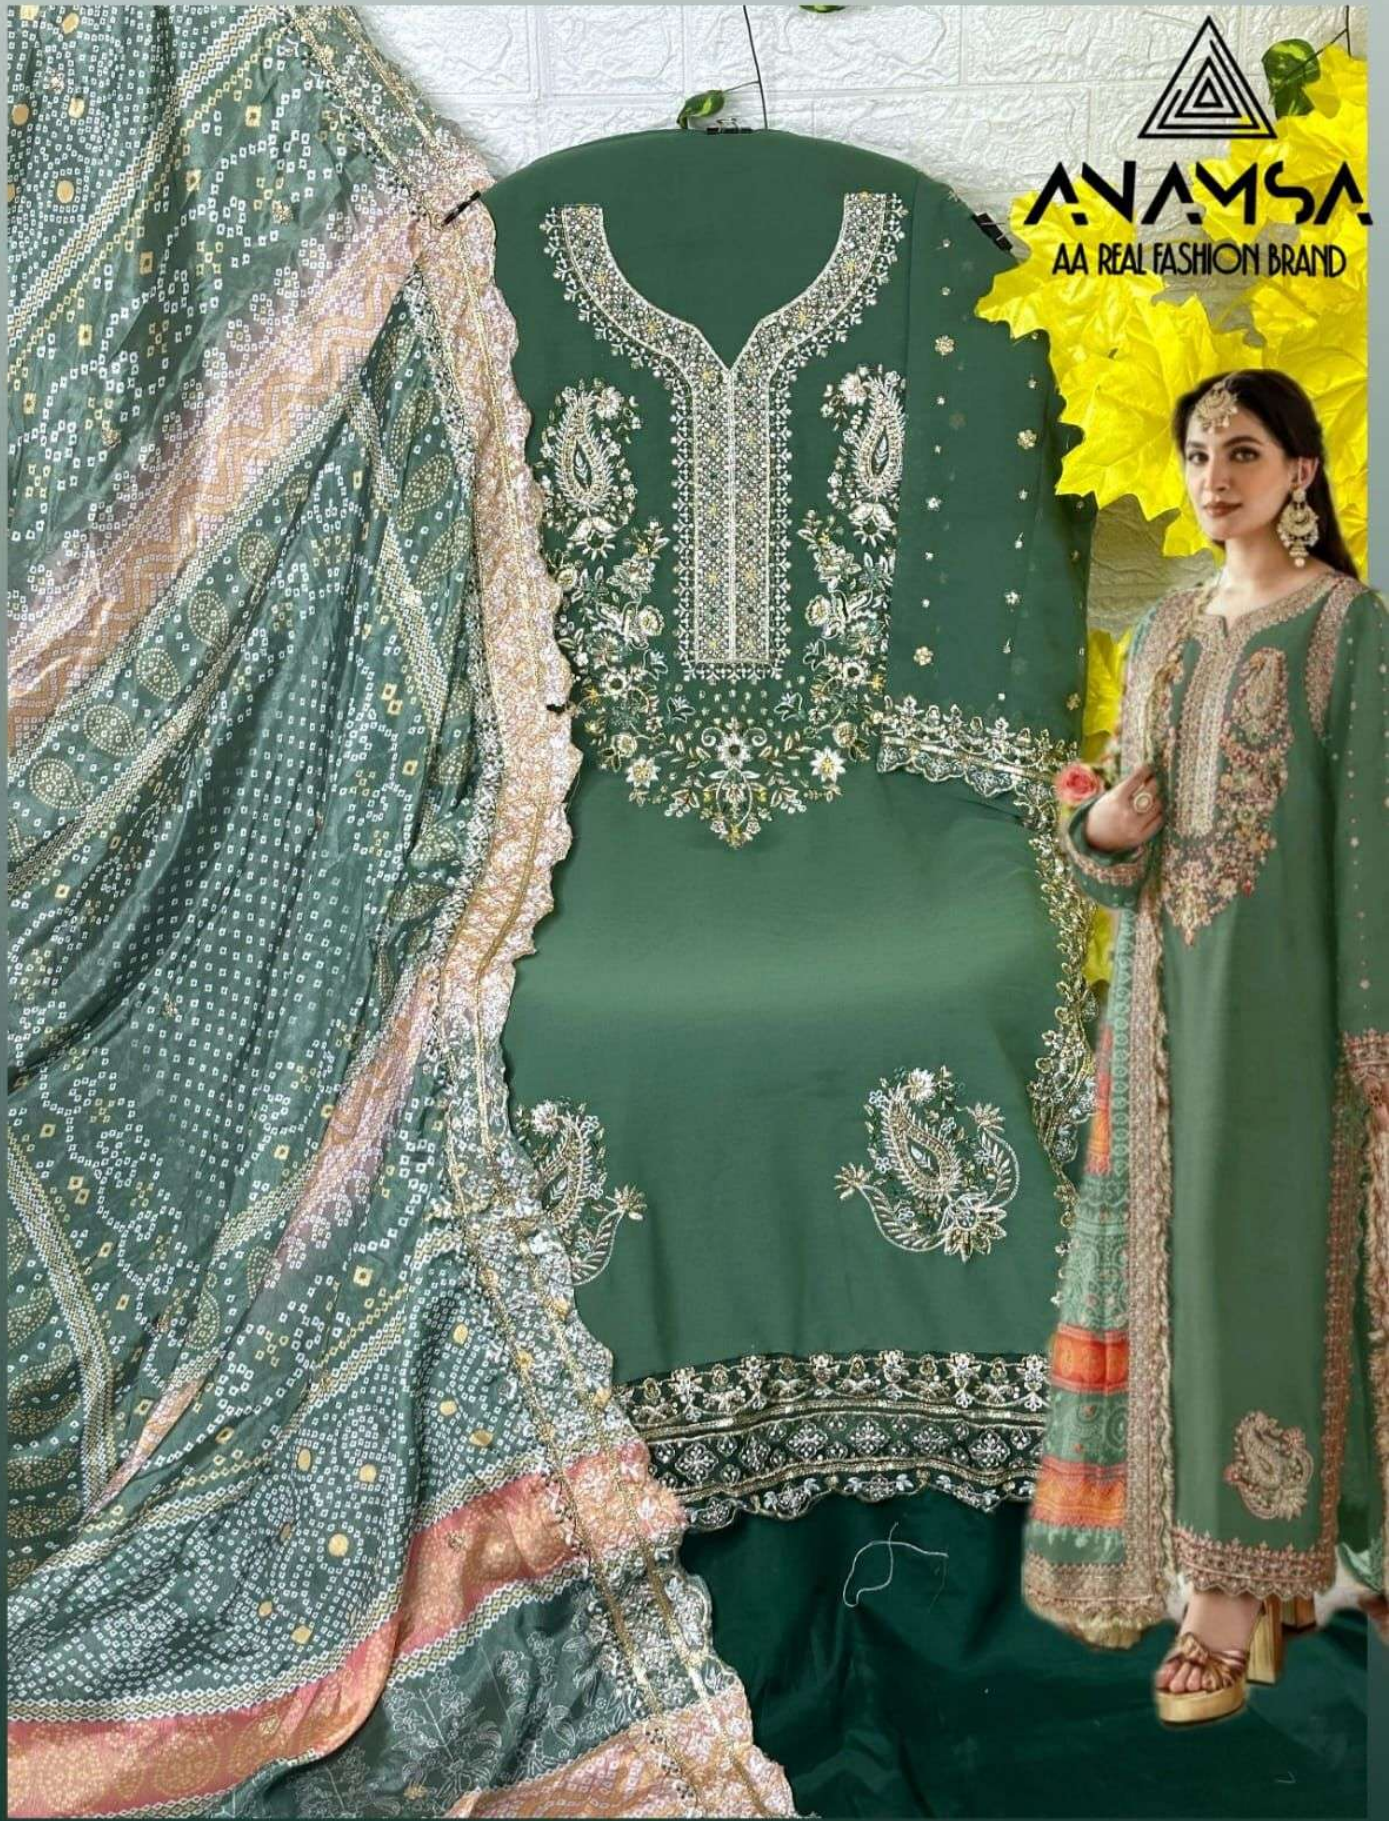

ANAMSA
HIT BEAUTIFUL COLOURS

TOP- PURE FOX GEORGETTE WITH HEAVY EMBROIDERY AND SEQUENCE WORK

BOTTOMNER- DULL SHANTOON

DUPATTA- PURE CHINON FANCY DUPATTA DIGITAL PRINT AND HEAVY EMBROIDERY

Z7773

*** D.No:-263 D ***

ANAMSA
AA REAL FASHION BRAND

ANAMSA
AA REAL FASHION BRAND

ANAMSA
AA REAL FASHION BRAND

ANAMSA
HIT BEAUTIFUL COLOURS

TOP- PURE FOX GEORGETTE WITH HEAVY EMBROIDERY AND SEQUENCE WORK

BOTTOMNER- DULL SHANTOON

DUPATTA- PURE CHINON FANCY DUPATTA DIGITAL PRINT AND HEAVY EMBROIDERY

7773

D.No:-263

TOP- PURE FOX GEORGETTE WITH HEAVY EMBROIDERY AND SEQUENCE WORK
BOTTOMINNER- DULL SHANTOON

DUPATTA- PURE CHINON FANCY DUPATTA DIGITAL PRINT AND HEAVY EMBROIDERY

Z7773

*** D.No:-263 B ***