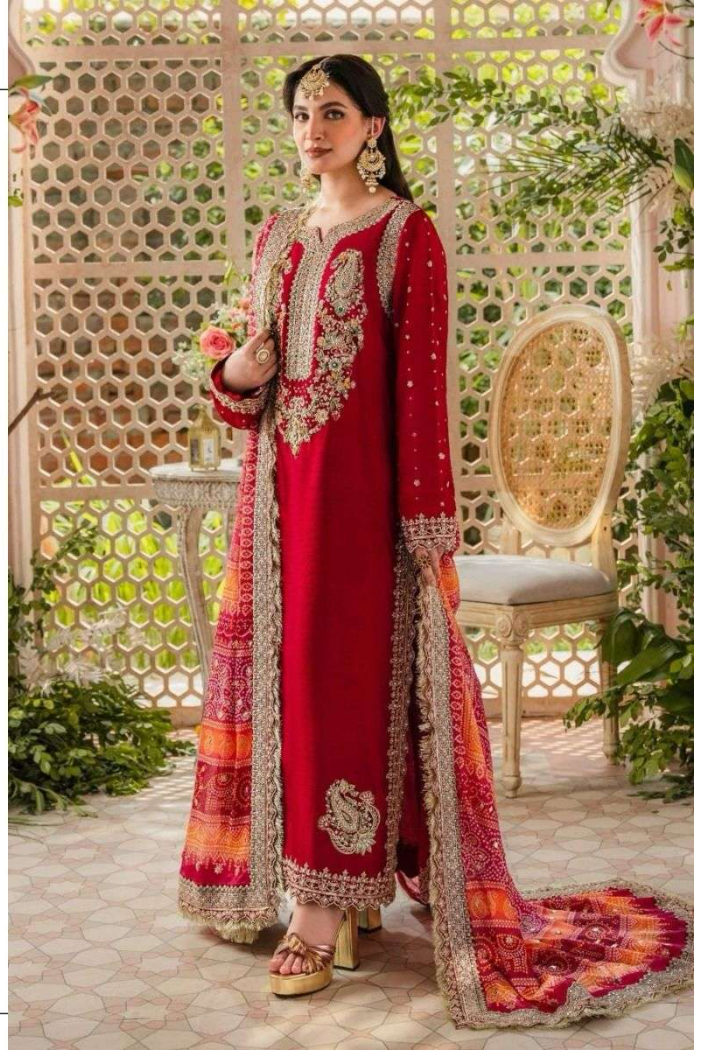

ANAMSA
HIT BEAUTIFUL COLOURS

TOP- PURE FOX GEORGETTE WITH HEAVY EMBROIDERY AND SEQUENCE WORK

BOTTOMNER- DULL SHANTOON

DUPATTA- PURE CHINON FANCY DUPATTA DIGITAL PRINT AND HEAVY EMBROIDERY

Z7773

*** D.No:-263 D ***

ANAMSA
AA REAL FASHION BRAND

ANAMSA
AA REAL FASHION BRAND

ANAMSA
AA REAL FASHION BRAND

ANAMSA
HIT BEAUTIFUL COLOURS

TOP- PURE FOX GEORGETTE WITH HEAVY EMBROIDERY AND SEQUENCE WORK

BOTTOMNER- DULL SHANTOON

DUPATTA- PURE CHINON FANCY DUPATTA DIGITAL PRINT AND HEAVY EMBROIDERY

7773

D.No:-263

TOP- PURE FOX GEORGETTE WITH HEAVY EMBROIDERY AND SEQUENCE WORK
BOTTOMINNER- DULL SHANTOON

DUPATTA- PURE CHINON FANCY DUPATTA DIGITAL PRINT AND HEAVY EMBROIDERY

Z7773

*** D.No:-263 B ***