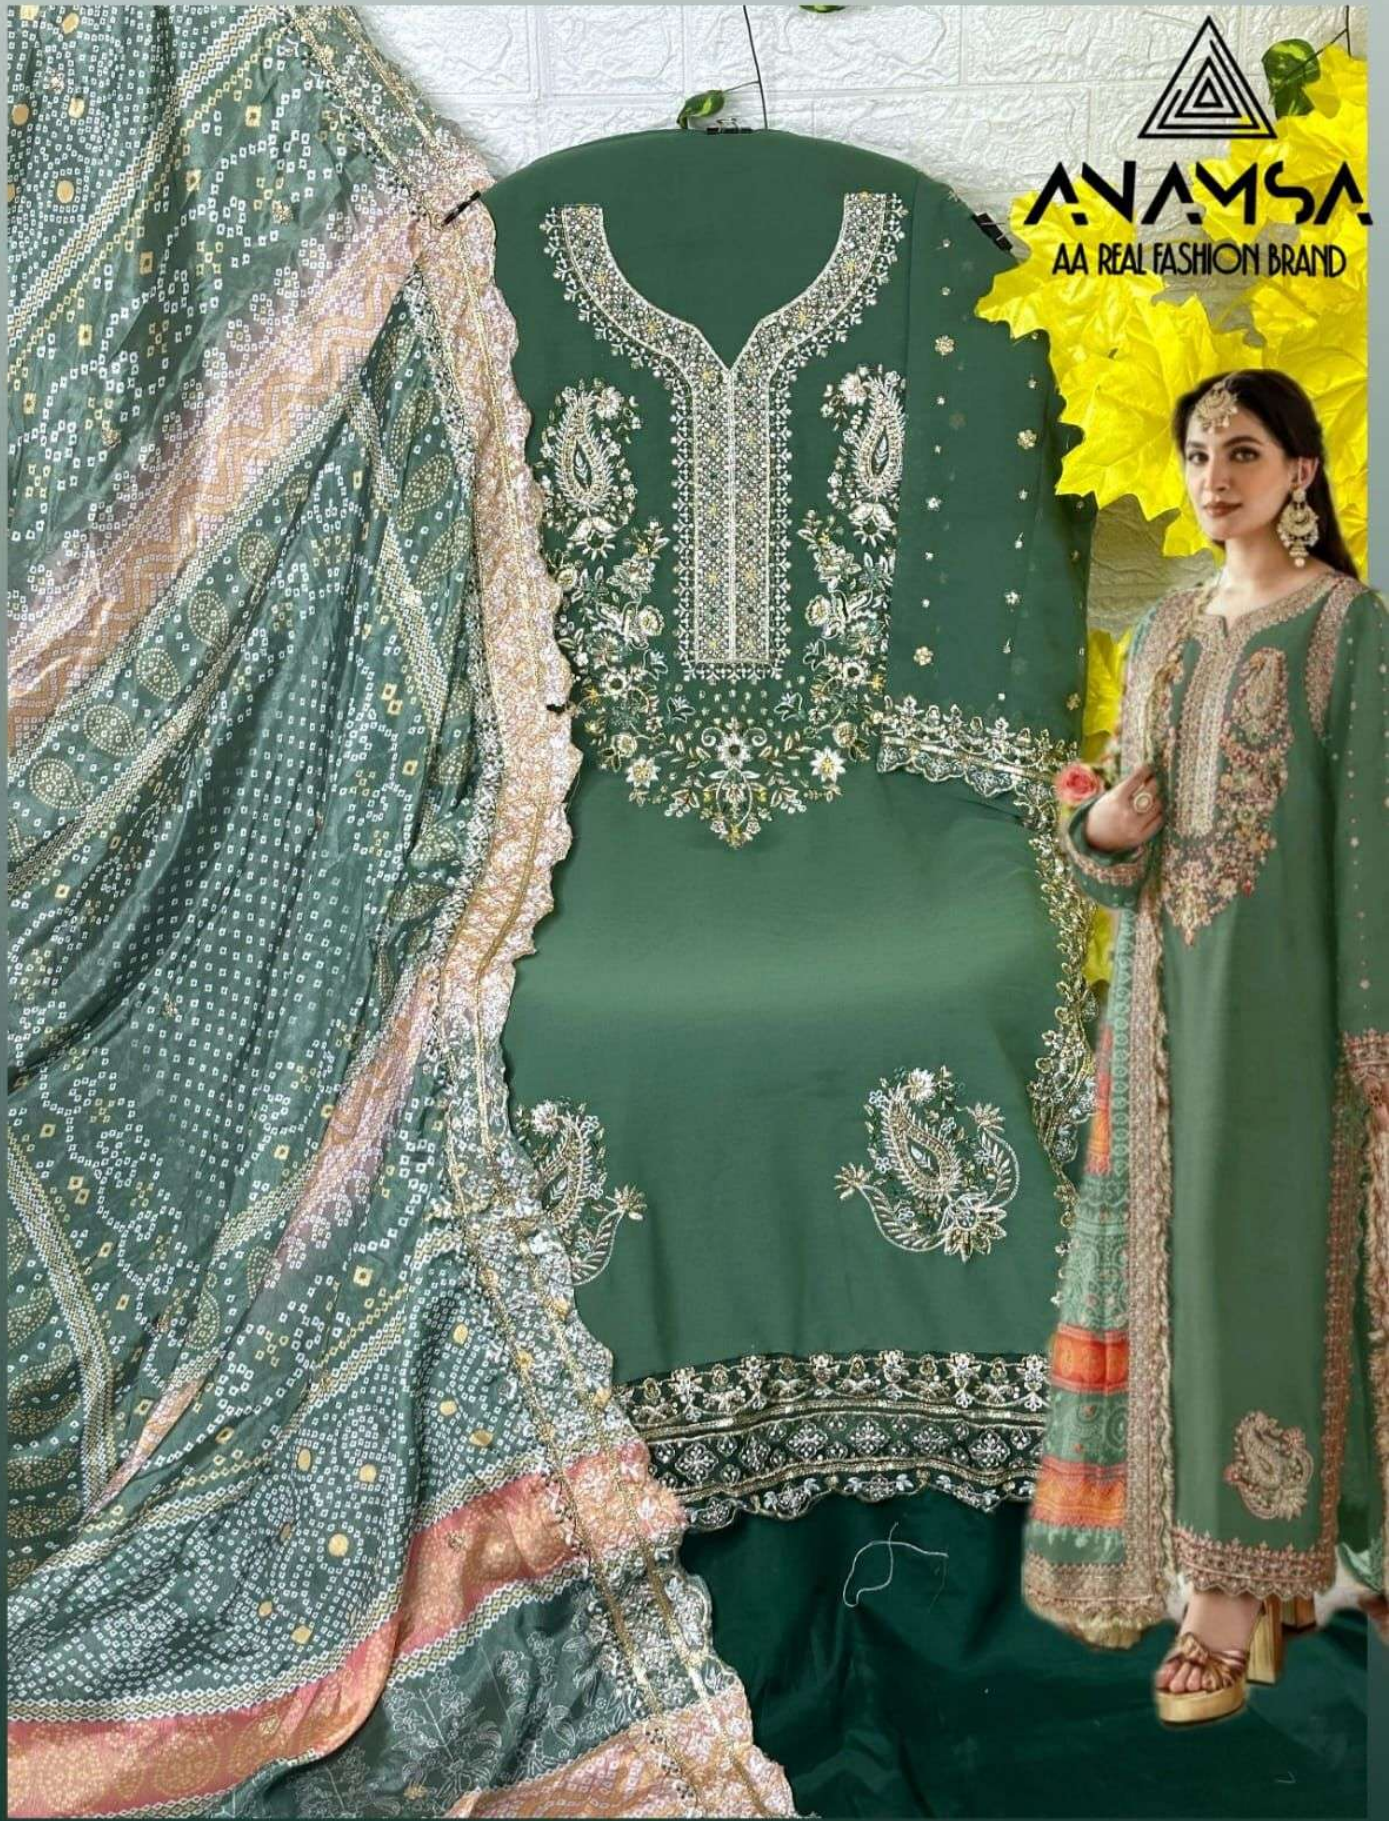

**ANAMSA**  
HIT BEAUTIFUL COLOURS

TOP- PURE FOX GEORGETTE WITH HEAVY EMBROIDERY AND SEQUENCE WORK

BOTTOMNER- DULL SHANTOON

DUPATTA- PURE CHINON FANCY DUPATTA DIGITAL PRINT AND HEAVY EMBROIDERY

**Z7773**

\*\*\* D.No:-263 D \*\*\*

  
**ANAMSA**  
AA REAL FASHION BRAND

**ANAMSA**  
AA REAL FASHION BRAND

**ANAMSA**  
AA REAL FASHION BRAND

**ANAMSA**  
HIT BEAUTIFUL COLOURS

TOP- PURE FOX GEORGETTE WITH HEAVY EMBROIDERY AND SEQUENCE WORK

BOTTOMNER- DULL SHANTOON

DUPATTA- PURE CHINON FANCY DUPATTA DIGITAL PRINT AND HEAVY EMBROIDERY

7773

D.No:-263

TOP- PURE FOX GEORGETTE WITH HEAVY EMBROIDERY AND SEQUENCE WORK

BOTTOMNER- DULL SHANTOON

DUPATTA- PURE CHINON FANCY DUPATTA DIGITAL PRINT AND HEAVY EMBROIDERY