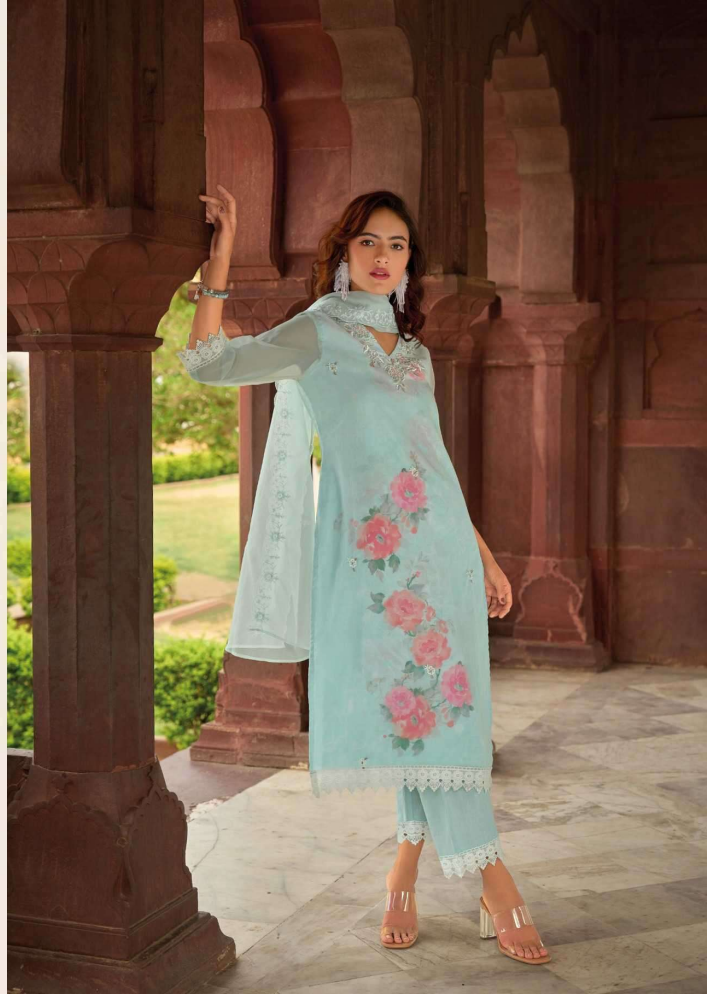

When designs meets innovation, it creates wonders