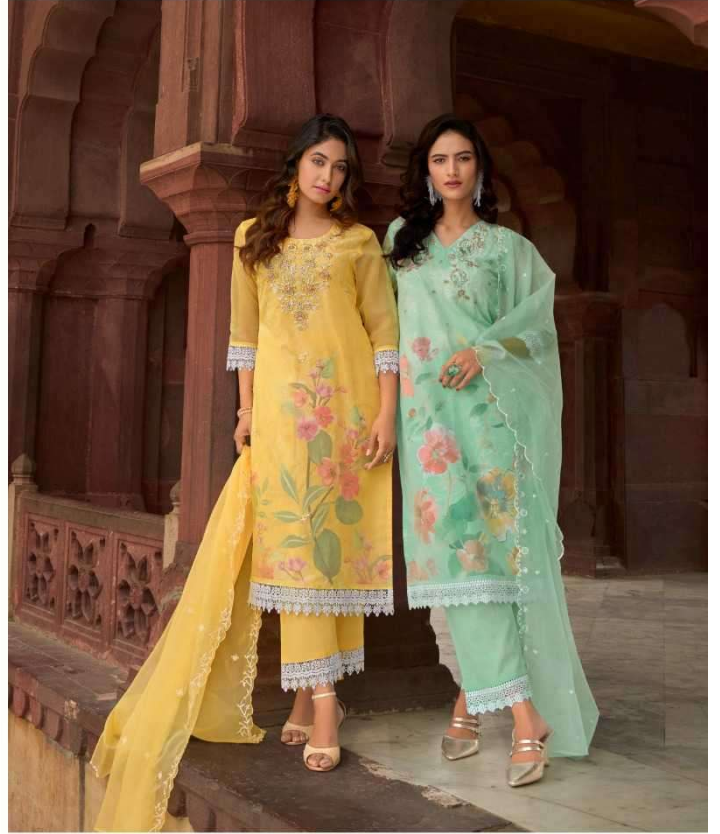

PURE CAMBRIC BOTTOM WITH LACE WORK & POCKET

DUPATTA

EMBROIDARY ON ORGANZA FABRIC

SIZES - M L XL XXL 3XL

NOTE

- * INNER PRINTED INSIDE EVERY TOP
- * POCKET IN EVERY PANT
- * POSTER INSIDE EVERY CATALOGUE

When designs meets innovation, it creates wonders