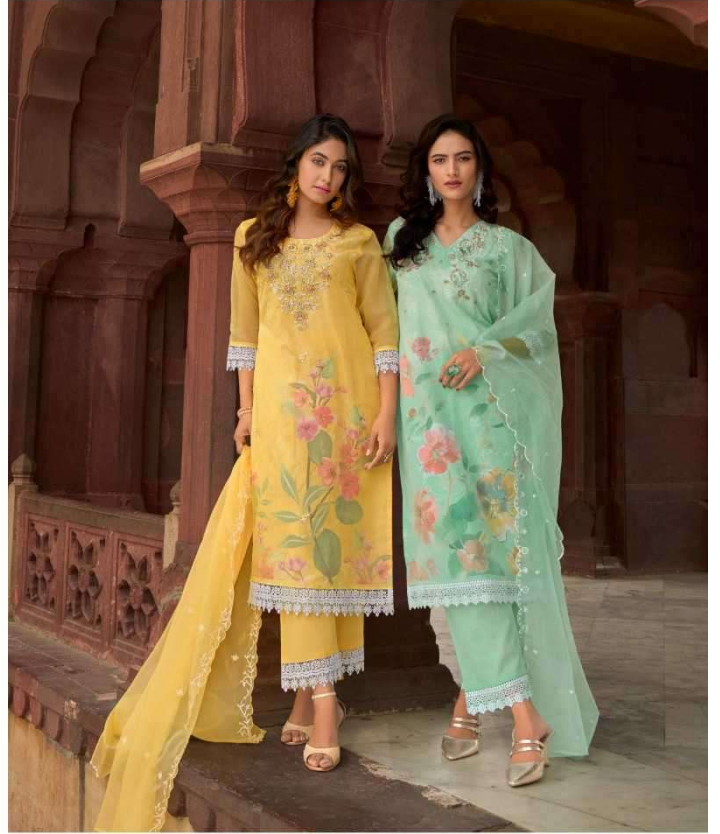

BOTTOM

PURE CAMBRIC BOTTOM WITH LACE WORK & POCKET

DUPATTA

EMBROIDARY ON ORGANZA FABRIC

SIZES - M L XL XXL 3XL

NOTE

- * INNER PRINTED INSIDE EVERY TOP
- * POCKET IN EVERY PANT
- * POSTER INSIDE EVERY CATALOGUE