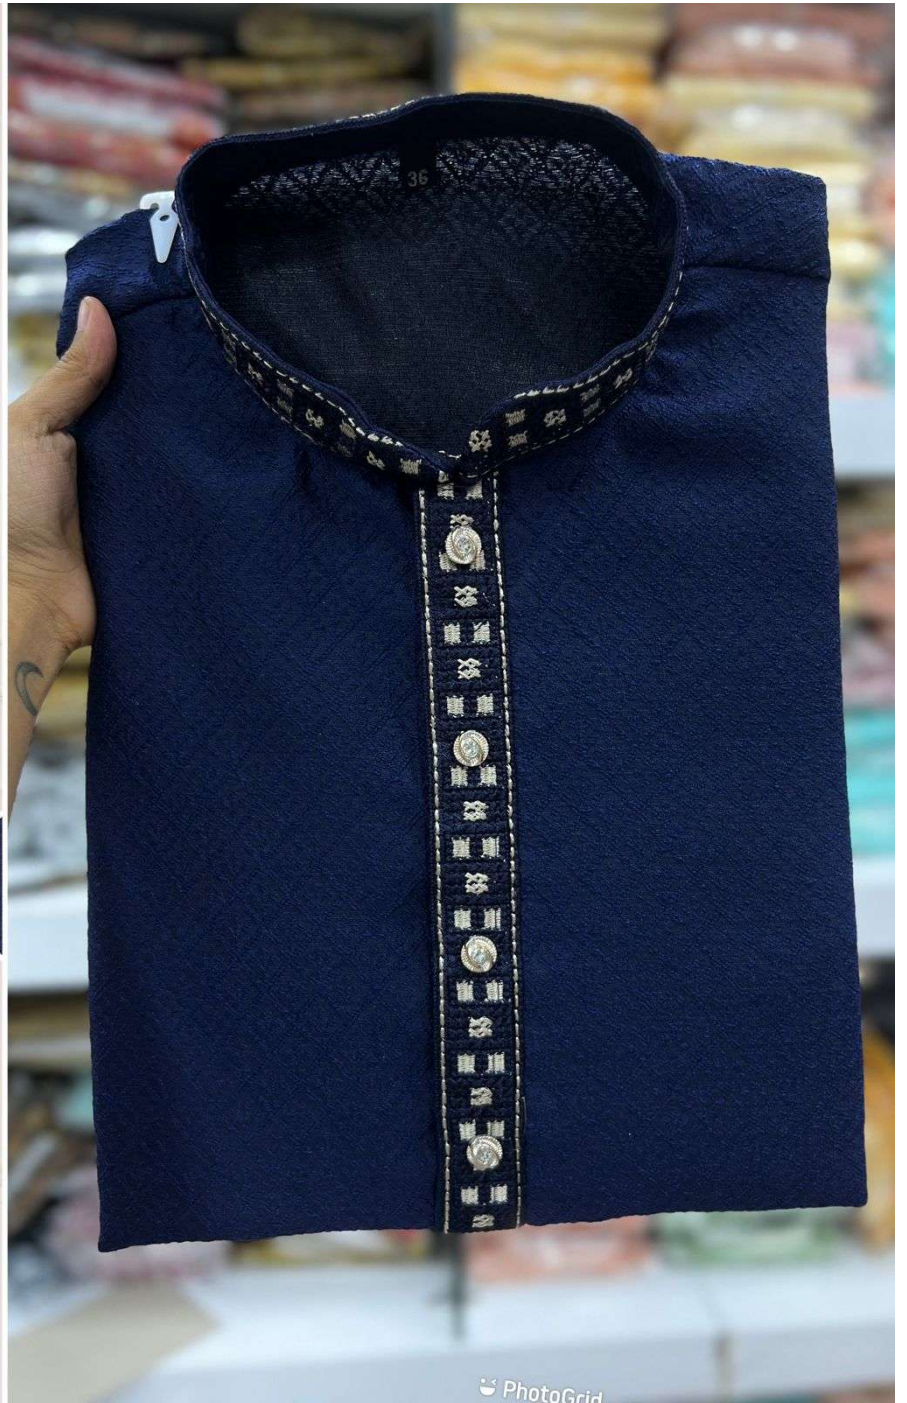

	SIZE CHART		IN INCHES
SIZE	CHEST	TOP LENGTH	SHOULDER
36	40	41	17.5
38	42	43	18
40	44	43	18.5
42	46	43	19
44	48	43	20
46	50	43	20.5

PhotoGrid