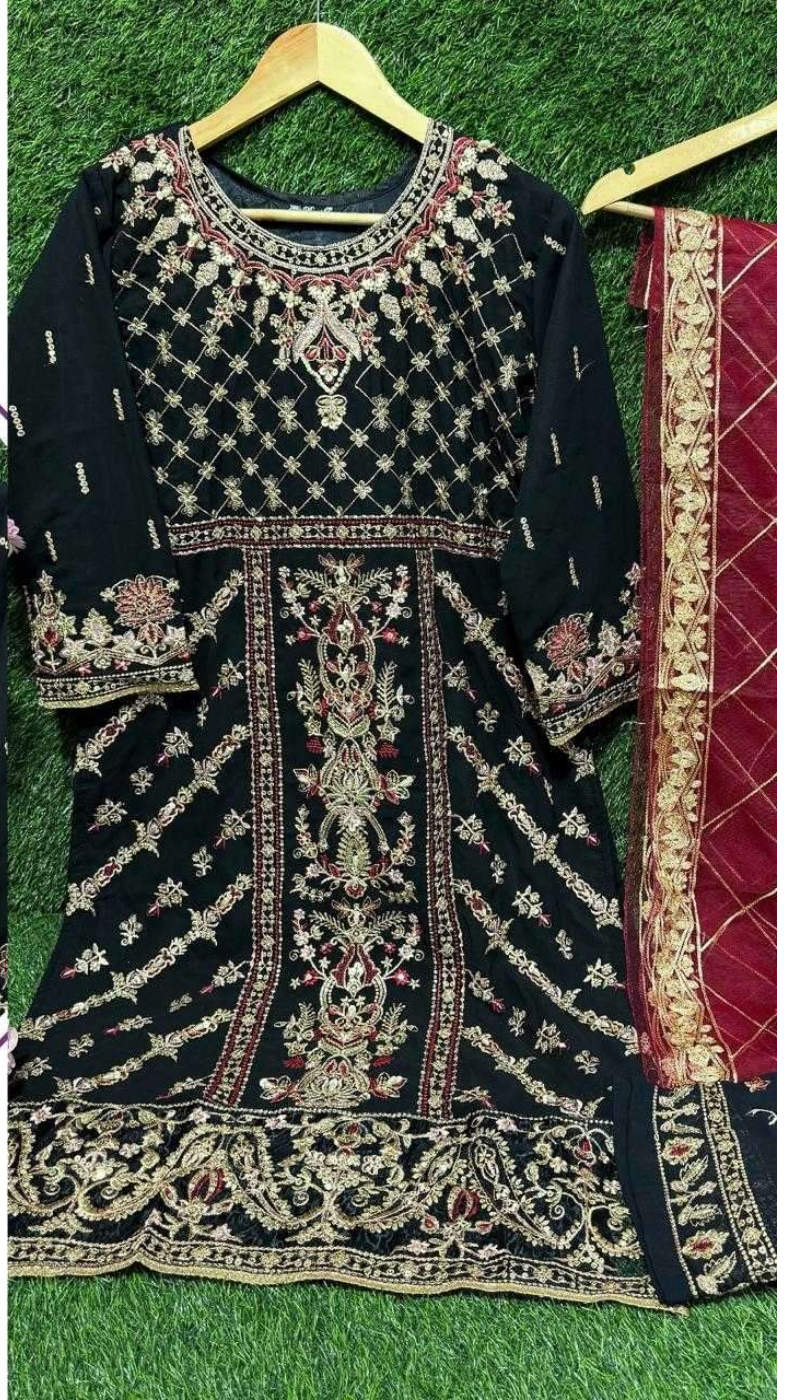

READYMAD
#R-1141
BLACK

TOP - GEORGET EMBROIDERY
BOTTOM - GEORGET PLAZO EMBROIDERY
DUPATTA - NET EMBROIDERY

- Ⓟ DRY CLEAN ONLY.
- ⓧ DO NOT USE ANY BLEACH OR STAIN REMOVING CHEMICAL.
- ☎ IRON THE FABRIC AT MODERATE TEMPERATURE.