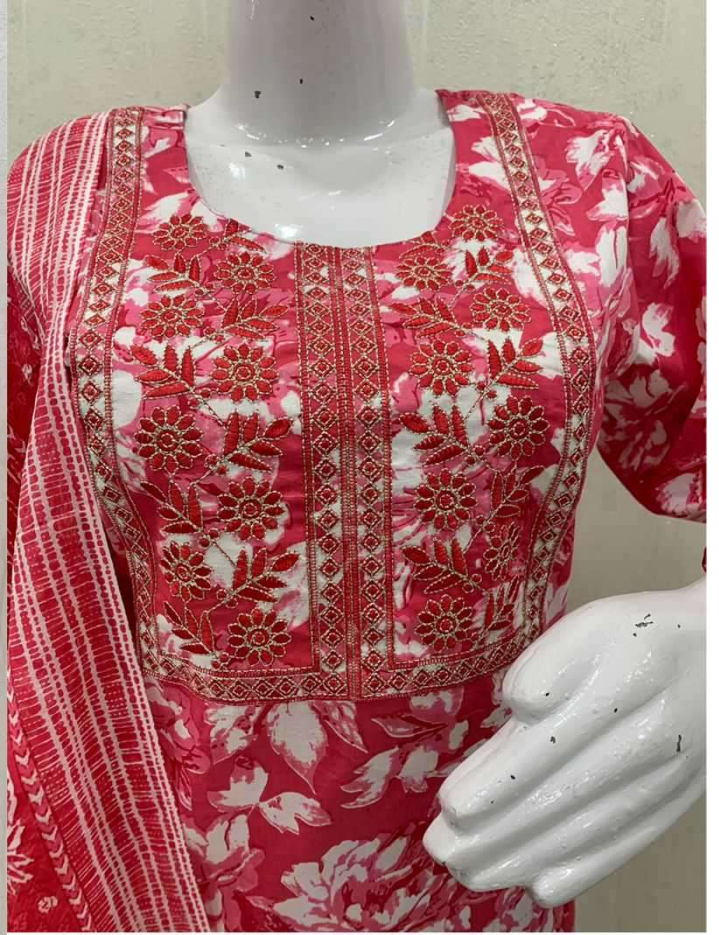

CPT-8070
Cotton camric 60*60
Embroidery pent set
With dupatta
Size-38-40-42-44

CPT-8542
Cotton camric 60*60
Embroidery Pent set
with dupatta
Size-38-40-42-44

CPT-8527
Cotton camric 60*60
Embroidery Pent set
with dupatta
Size-38-40-42-44

CPT-8515
Cotton camric 60*60
Embroidery Pent set
with dupatta
Size-38-40-42-44

CPT-8514
Cotton camric 60*60
Embroidery Pent set
with dupatta
Size-38-40-42-44

CPT-8474
Cotton camric 60*60
Embroidery Pent set
with dupatta
Size-38-40-42-44

CPT-8737
Cotton camric 60*60
Embroidery Pent set
with dupatta
Size-38-40-42-44

COTTON | **POOJA**
POINT | TEXTILE
Specialist In - Ladies Kurtis & All Type Of Ready-made Garments

CPT-8605
Cotton camric 60*60
Embroidery Pent set
with dupatta
Size-38-40-42-44