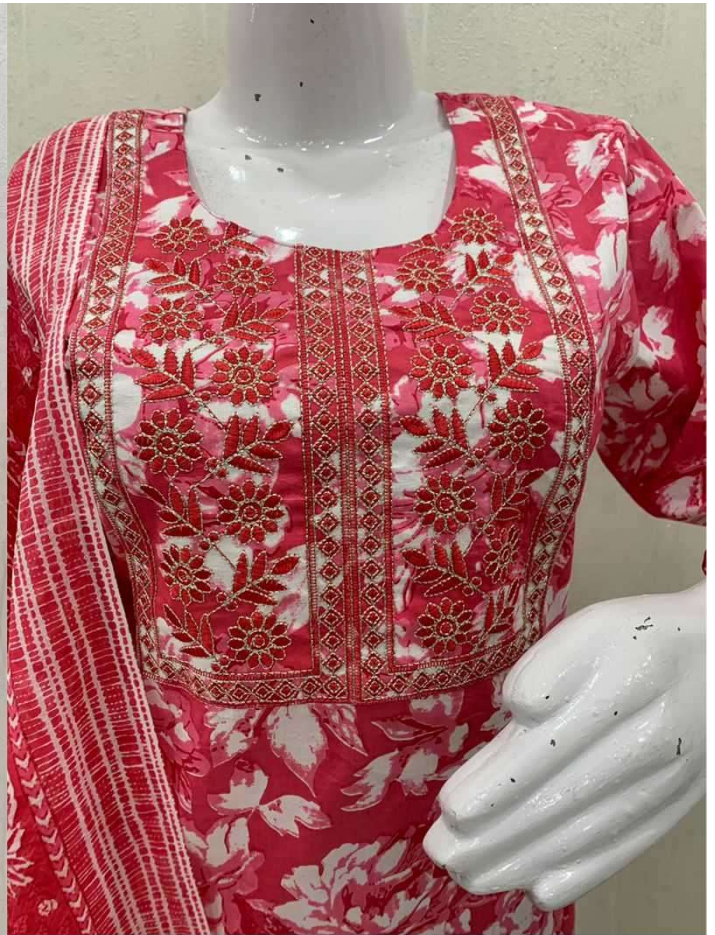

CPT-8070
Cotton camric 60*60
Embroidery pent set
With dupatta
Size-38-40-42-44

CPT-8542
Cotton camric 60*60
Embroidery Pent set
with dupatta
Size-38-40-42-44

CPT-8527
Cotton camric 60*60
Embroidery Pent set
with dupatta
Size-38-40-42-44

CPT-8515
Cotton camric 60*60
Embroidery Pent set
with dupatta
Size-38-40-42-44

CPT-8514
Cotton camric 60*60
Embroidery Pent set
with dupatta
Size-38-40-42-44

CPT-8474
Cotton camric 60*60
Embroidery Pent set
with dupatta
Size-38-40-42-44

CPT-8737
Cotton camric 60*60
Embroidery Pent set
with dupatta
Size-38-40-42-44

COTTON POINT | POOJA TEXTILE
Specialist In - Ladies Kurtis & All Type Of Ready-made Garments

CPT-8605
Cotton camric 60*60
Embroidery Pent set
with dupatta
Size-38-40-42-44