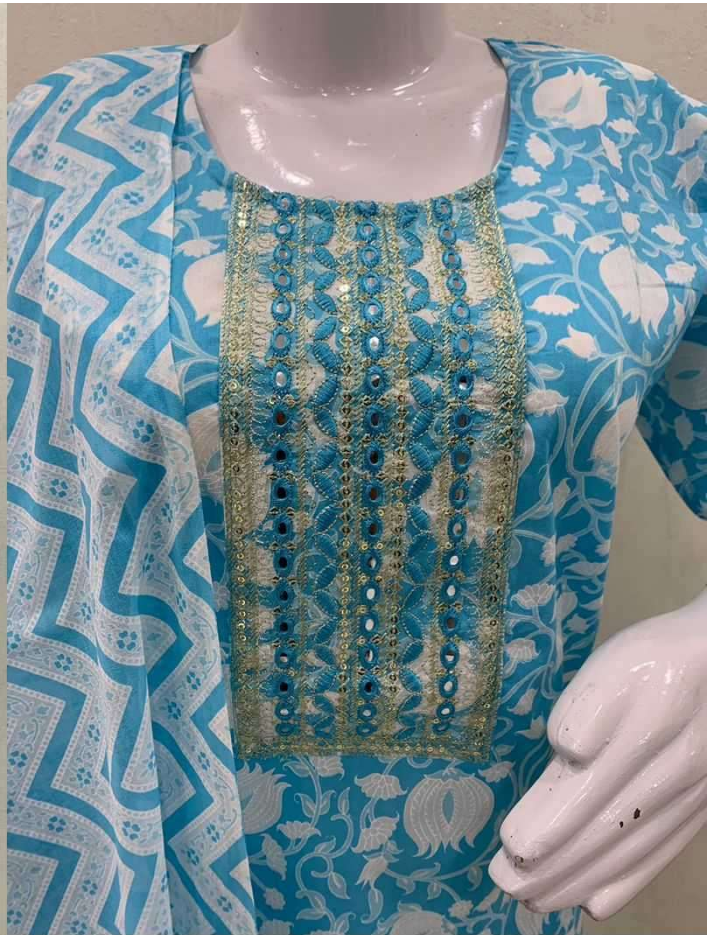

CPT-8070
Cotton camric 60*60
Embroidery pent set
With dupatta
Size-38-40-42-44

CPT-8542
Cotton camric 60*60
Embroidery Pent set
with dupatta
Size-38-40-42-44

CPT-8527
Cotton camric 60*60
Embroidery Pent set
with dupatta
Size-38-40-42-44

CPT-8515
Cotton camric 60*60
Embroidery Pent set
with dupatta
Size-38-40-42-44

CPT-8514
Cotton camric 60*60
Embroidery Pent set
with dupatta
Size-38-40-42-44

CPT-8474
Cotton camric 60*60
Embroidery Pent set
with dupatta
Size-38-40-42-44

CPT-8737
Cotton camric 60*60
Embroidery Pent set
with dupatta
Size-38-40-42-44

COTTON POINT | POOJA TEXTILE
Specialist In - Ladies Kurtis & All Type Of Ready-made Garments

CPT-8605
Cotton camric 60*60
Embroidery Pent set
with dupatta
Size-38-40-42-44

CPT-8543
Cotton camric 60*60
Embroidery Pent set
with dupatta
Size-38-40-42-44

CPT-8528
Cotton camric 60*60
Embroidery Pent set
with dupatta
Size-38-40-42-44

COTTON
—POINT—

POOJA
—TEXTILE—

Specialist In : Ladies Kurties & All Type Of Readymade Garments