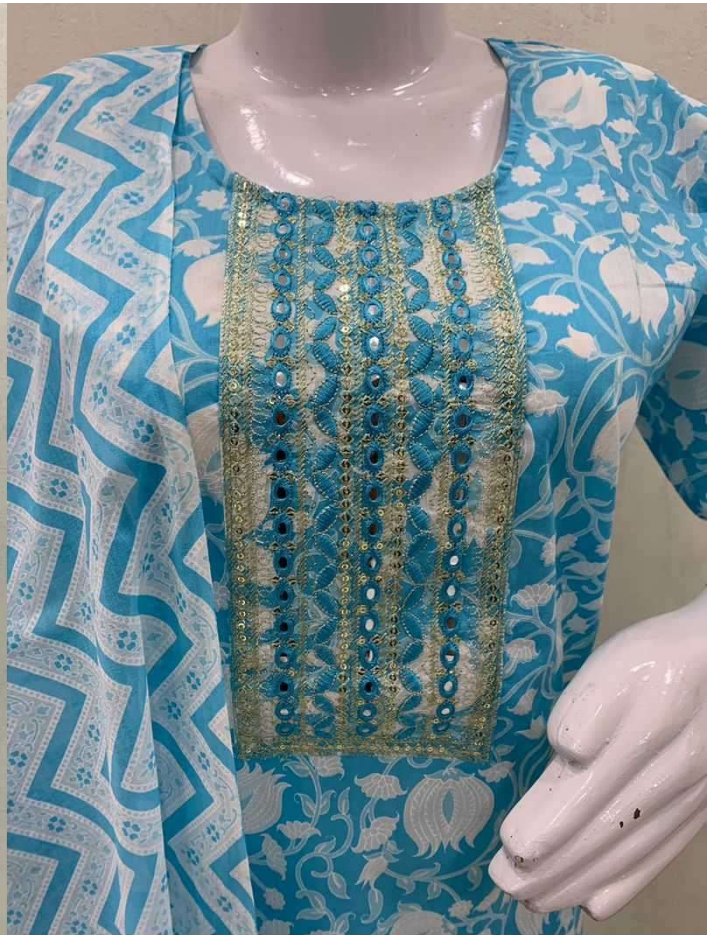

CPT-8070
Cotton camric 60*60
Embroidery pent set
With dupatta
Size-38-40-42-44

CPT-8542
Cotton camric 60*60
Embroidery Pent set
with dupatta
Size-38-40-42-44

CPT-8527
Cotton camric 60*60
Embroidery Pent set
with dupatta
Size-38-40-42-44

CPT-8515
Cotton camric 60*60
Embroidery Pent set
with dupatta
Size-38-40-42-44

CPT-8514
Cotton camric 60*60
Embroidery Pent set
with dupatta
Size-38-40-42-44

CPT-8474
Cotton camric 60*60
Embroidery Pent set
with dupatta
Size-38-40-42-44

CPT-8737
Cotton camric 60*60
Embroidery Pent set
with dupatta
Size-38-40-42-44

COTTON | **POOJA**
POINT | TEXTILE
Specialist In - Ladies Kurtis & All Type Of Ready-made Garments

CPT-8605
Cotton camric 60*60
Embroidery Pent set
with dupatta
Size-38-40-42-44

CPT-8543
Cotton camric 60*60
Embroidery Pent set
with dupatta
Size-38-40-42-44

CPT-8528
Cotton camric 60*60
Embroidery Pent set
with dupatta
Size-38-40-42-44

COTTON
—POINT—

POOJA
—TEXTILE—

Specialist In : Ladies Kurties & All Type Of Readymade Garments