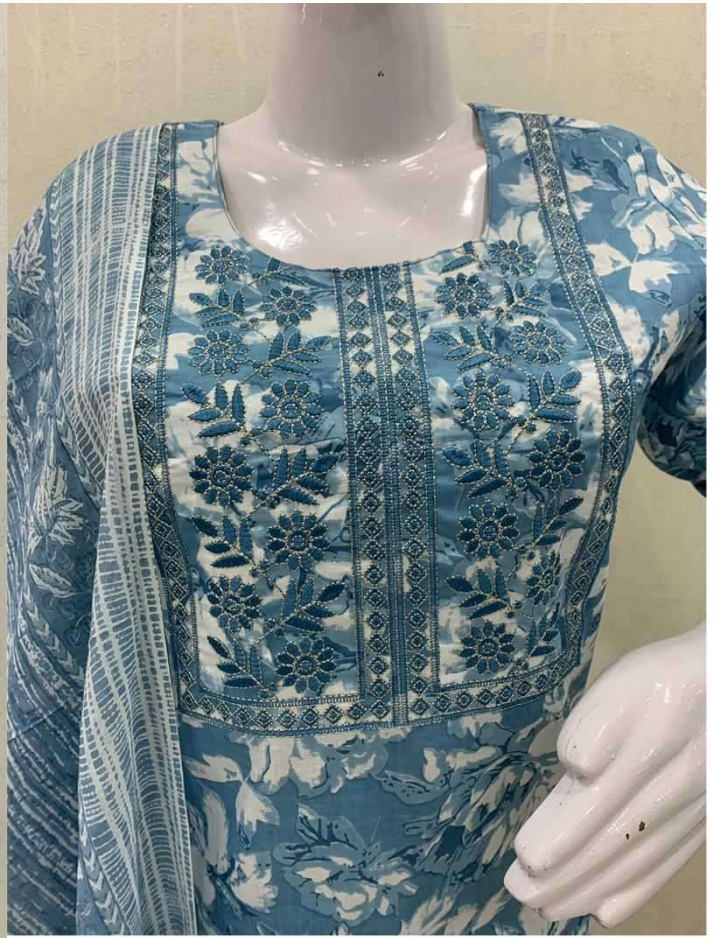

CPT-8070
Cotton camric 60*60
Embroidery pent set
With dupatta
Size-38-40-42-44

CPT-8542
Cotton camric 60*60
Embroidery Pent set
with dupatta
Size-38-40-42-44

CPT-8527
Cotton camric 60*60
Embroidery Pent set
with dupatta
Size-38-40-42-44

CPT-8515
Cotton camric 60*60
Embroidery Pent set
with dupatta
Size-38-40-42-44

CPT-8514
Cotton camric 60*60
Embroidery Pent set
with dupatta
Size-38-40-42-44

CPT-8474
Cotton camric 60*60
Embroidery Pent set
with dupatta
Size-38-40-42-44

CPT-8737
Cotton camric 60*60
Embroidery Pent set
with dupatta
Size-38-40-42-44

COTTON POINT | POOJA TEXTILE
Specialist In - Ladies Kurtis & All Type Of Ready-made Garments

CPT-8605
Cotton camric 60*60
Embroidery Pent set
with dupatta
Size-38-40-42-44