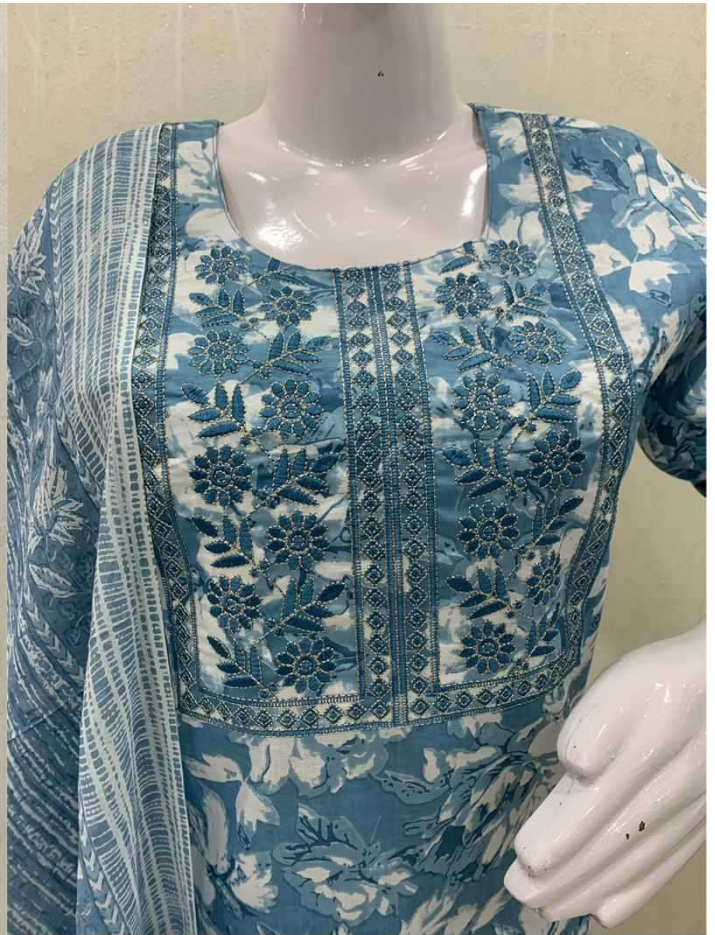

CPT-8070
Cotton camric 60*60
Embroidery pent set
With dupatta
Size-38-40-42-44

CPT-8542
Cotton camric 60*60
Embroidery Pent set
with dupatta
Size-38-40-42-44

CPT-8527
Cotton camric 60*60
Embroidery Pent set
with dupatta
Size-38-40-42-44

CPT-8515
Cotton camric 60*60
Embroidery Pent set
with dupatta
Size-38-40-42-44

CPT-8514
Cotton camric 60*60
Embroidery Pent set
with dupatta
Size-38-40-42-44

CPT-8474
Cotton camric 60*60
Embroidery Pent set
with dupatta
Size-38-40-42-44

CPT-8737
Cotton camric 60*60
Embroidery Pent set
with dupatta
Size-38-40-42-44

COTTON | **POOJA**
POINT | TEXTILE
Specialist In - Ladies Kurtis & All Type Of Ready-made Garments

CPT-8605
Cotton camric 60*60
Embroidery Pent set
with dupatta
Size-38-40-42-44