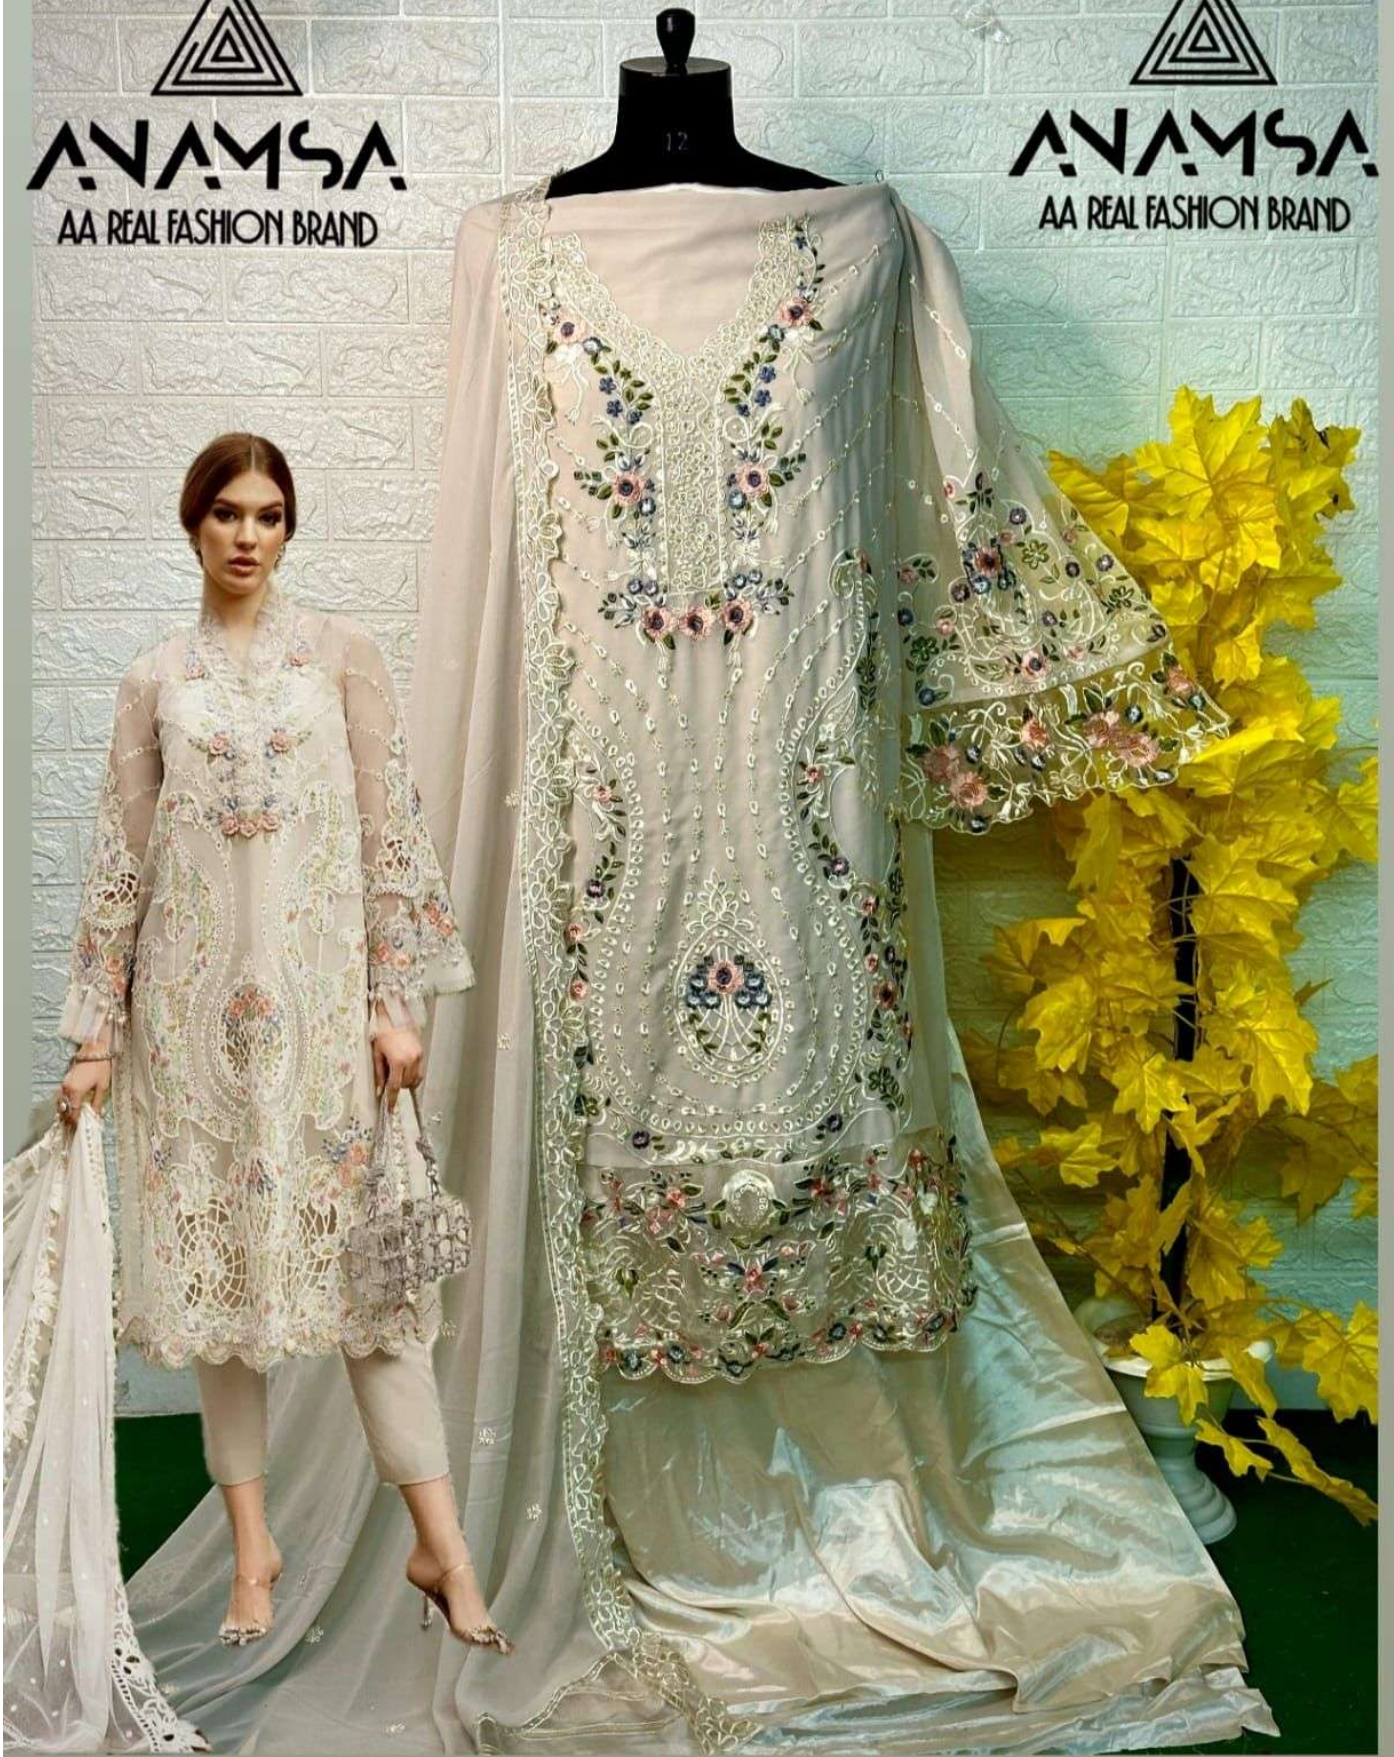

ANAMSA
AA REAL FASHION BRAND

ANAMSA
AA REAL FASHION BRAND

ANAMSA

AA REAL FASHION BRAND

TOP- PURE FOX GEORGETTE WITH HEAVY EMBROIDERY AND SEQUENCE WORK
BOTTOM/INNER- DULL SHANTOON
DUPATTA- PURE GEORGETTE FANCY DUPATTA AND HEAVY EMBROIDERY