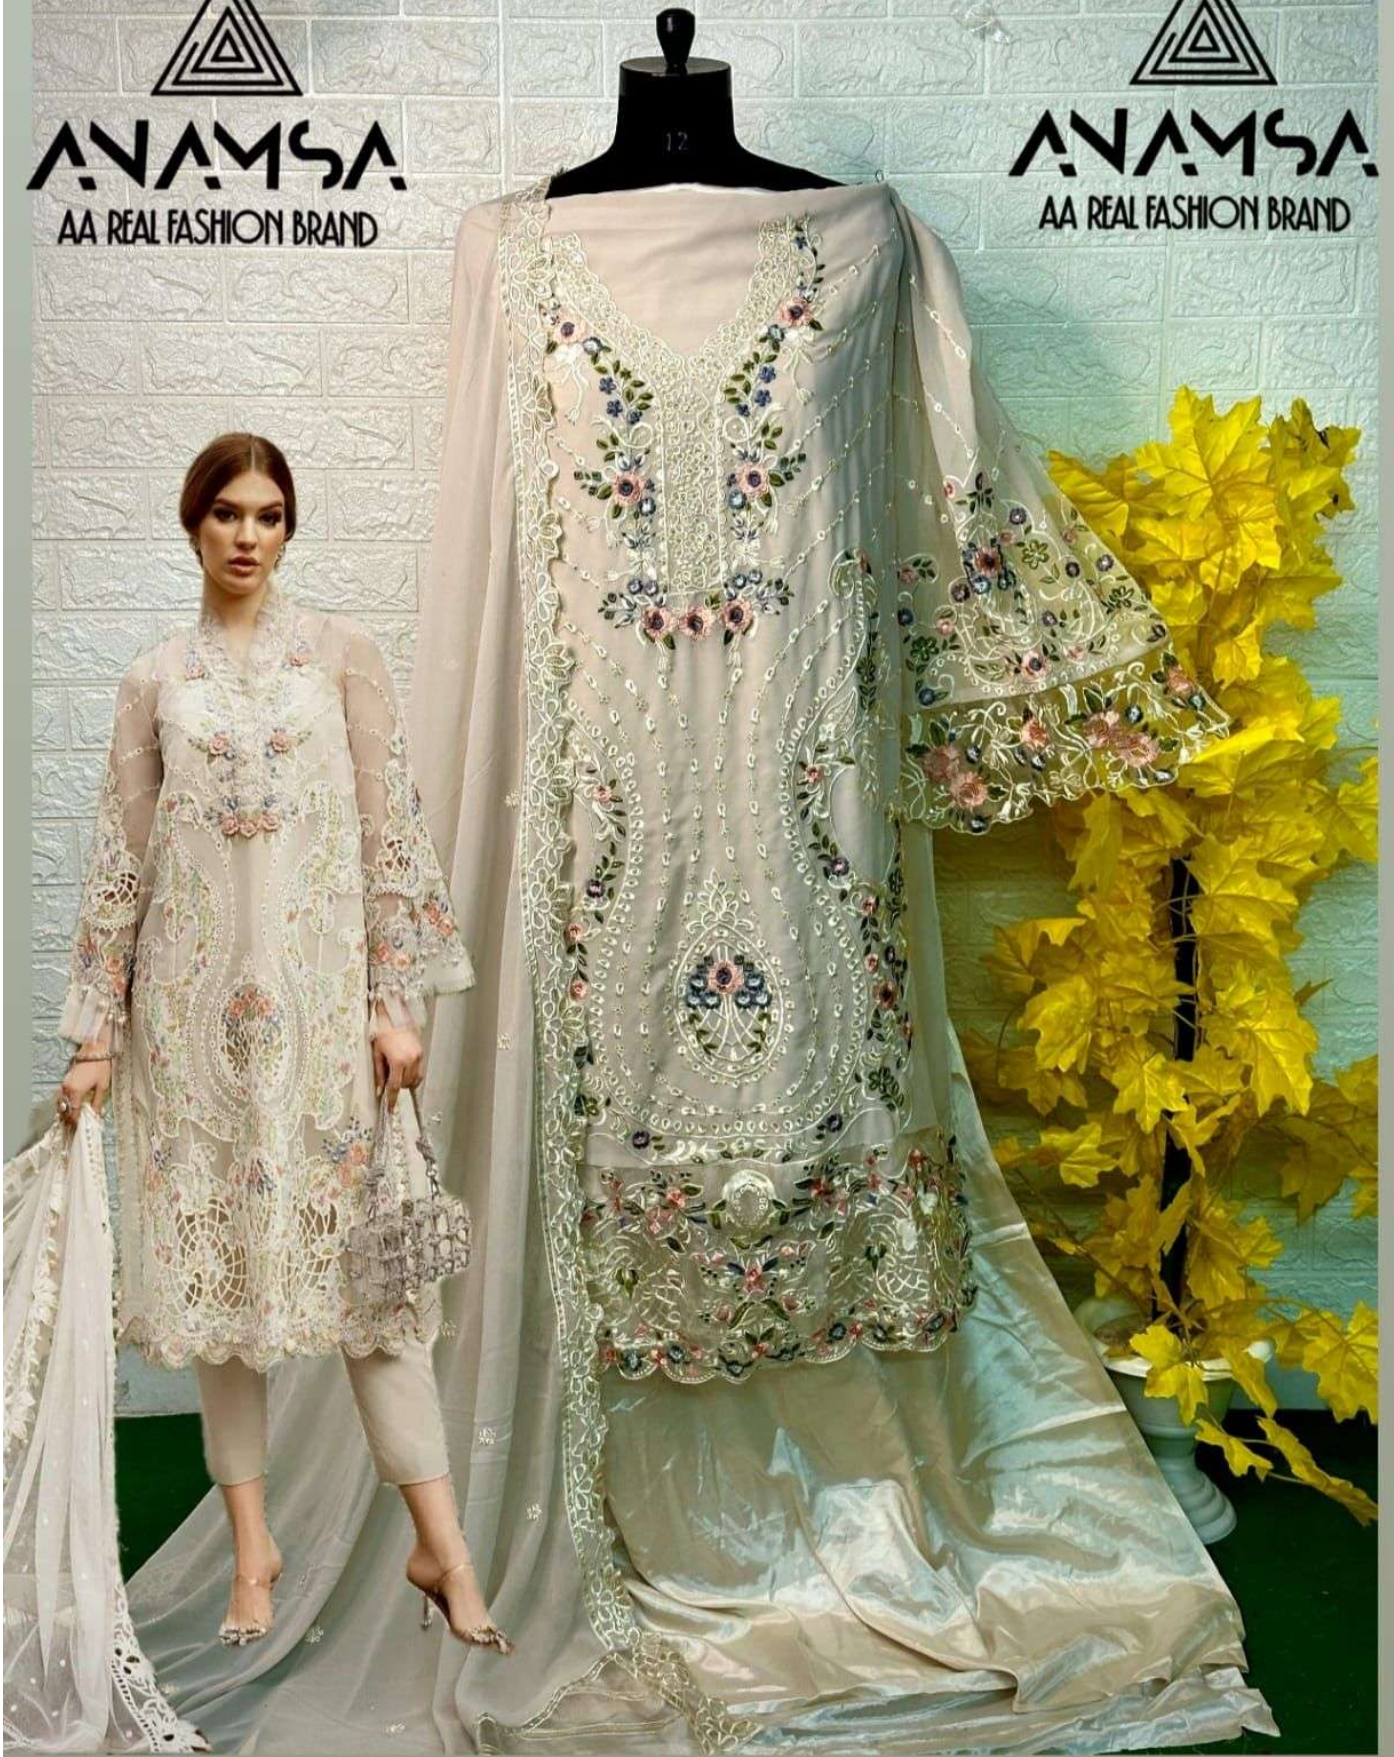

ANAMSA
AA REAL FASHION BRAND

ANAMSA
AA REAL FASHION BRAND

ANAMSA
AA REAL FASHION BRAND

ANAMSA

AA REAL FASHION BRAND

TOP- PURE FOX GEORGETTE WITH HEAVY EMBROIDERY AND SEQUENCE WORK
BOTTOM/INNER- DULL SHANTOON
DUPATTA- PURE GEORGETTE FANCY DUPATTA AND HEAVY EMBROIDERY