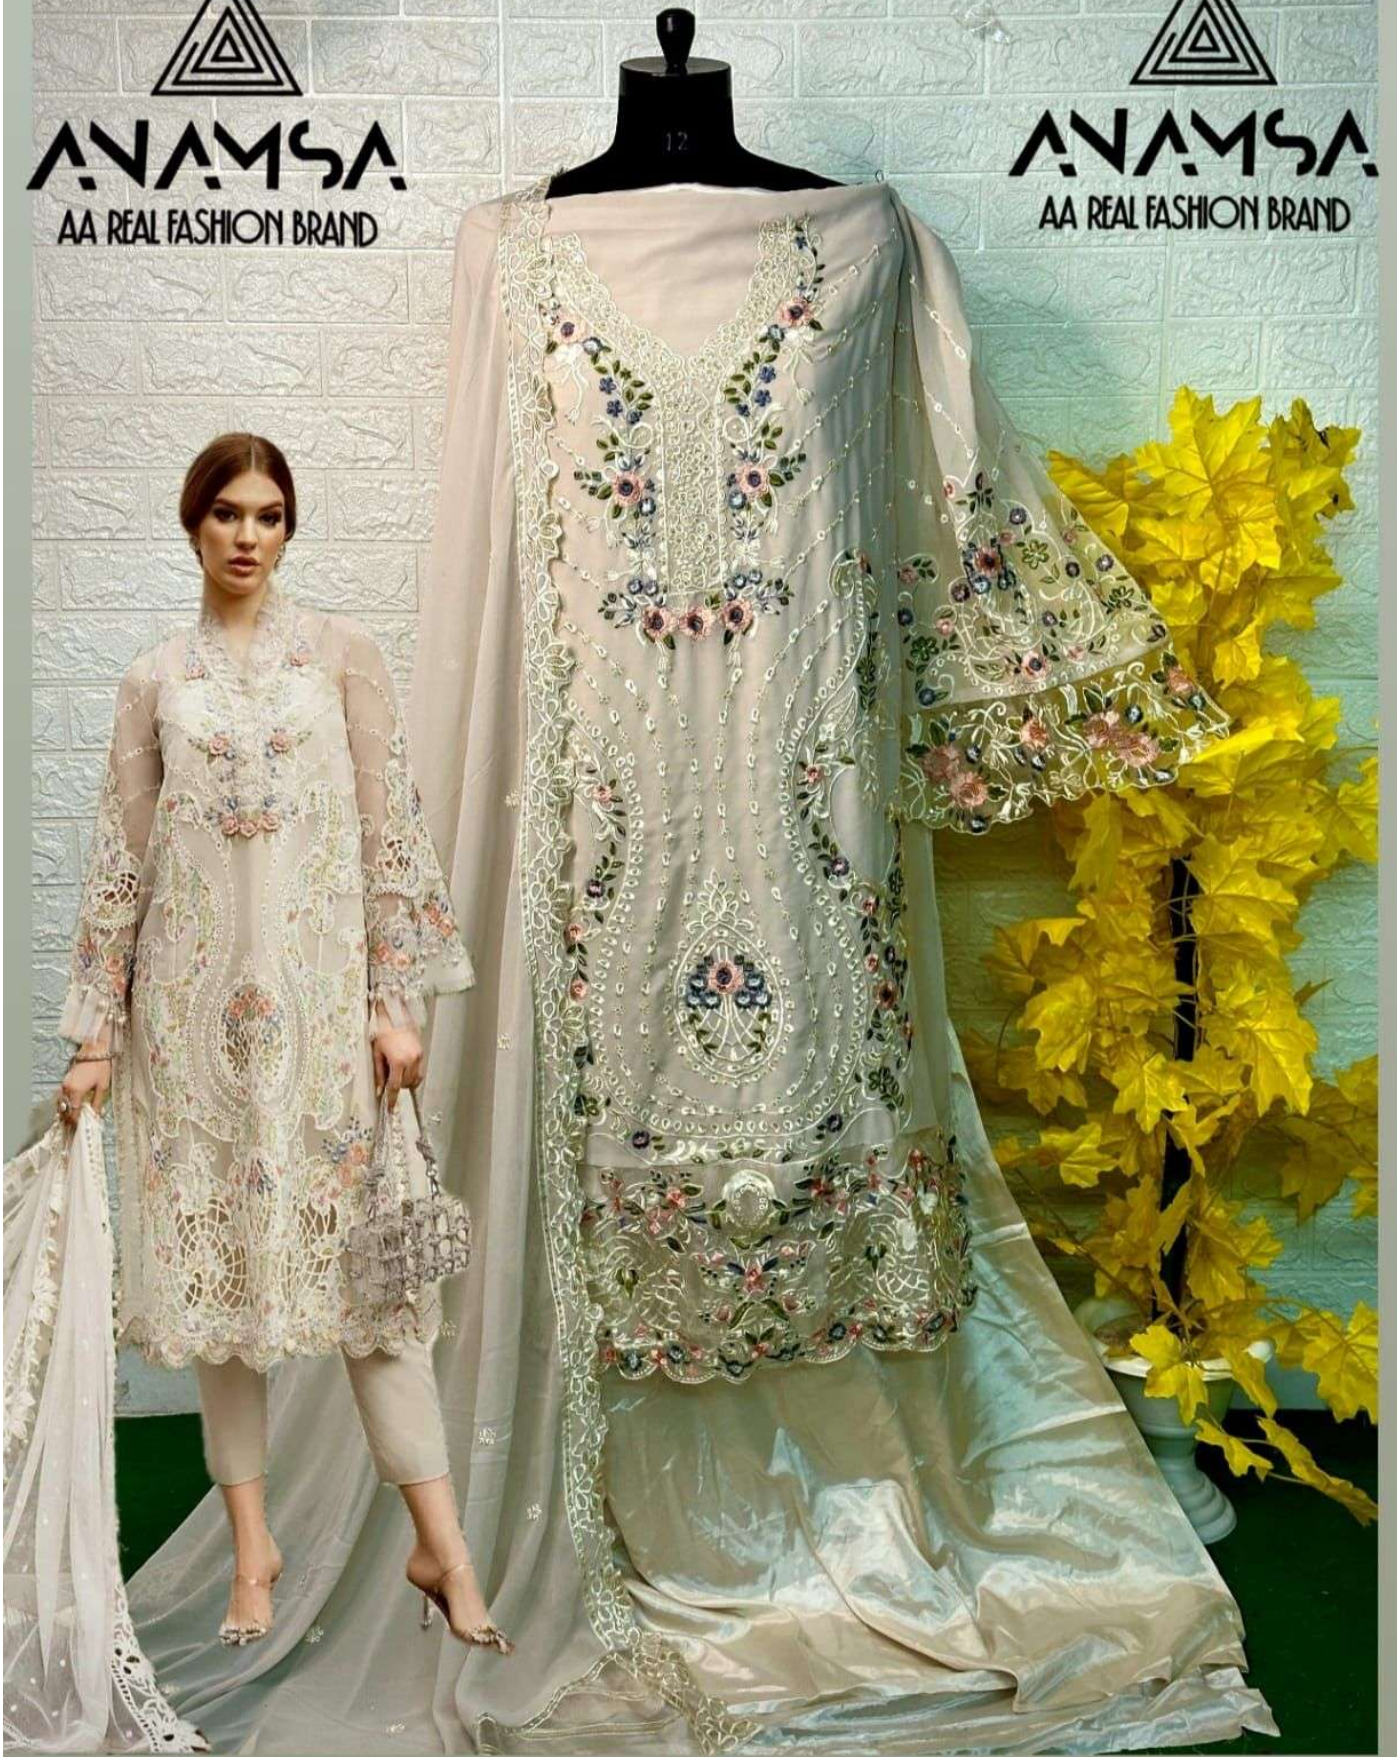

ANAMSA
AA REAL FASHION BRAND

ANAMSA
AA REAL FASHION BRAND

ANAMSA

AA REAL FASHION BRAND

TOP- PURE FOX GEORGETTE WITH HEAVY EMBROIDERY AND SEQUENCE WORK
BOTTOM/INNER- DULL SHANTOON
DUPATTA- PURE GEORGETTE FANCY DUPATTA AND HEAVY EMBROIDERY