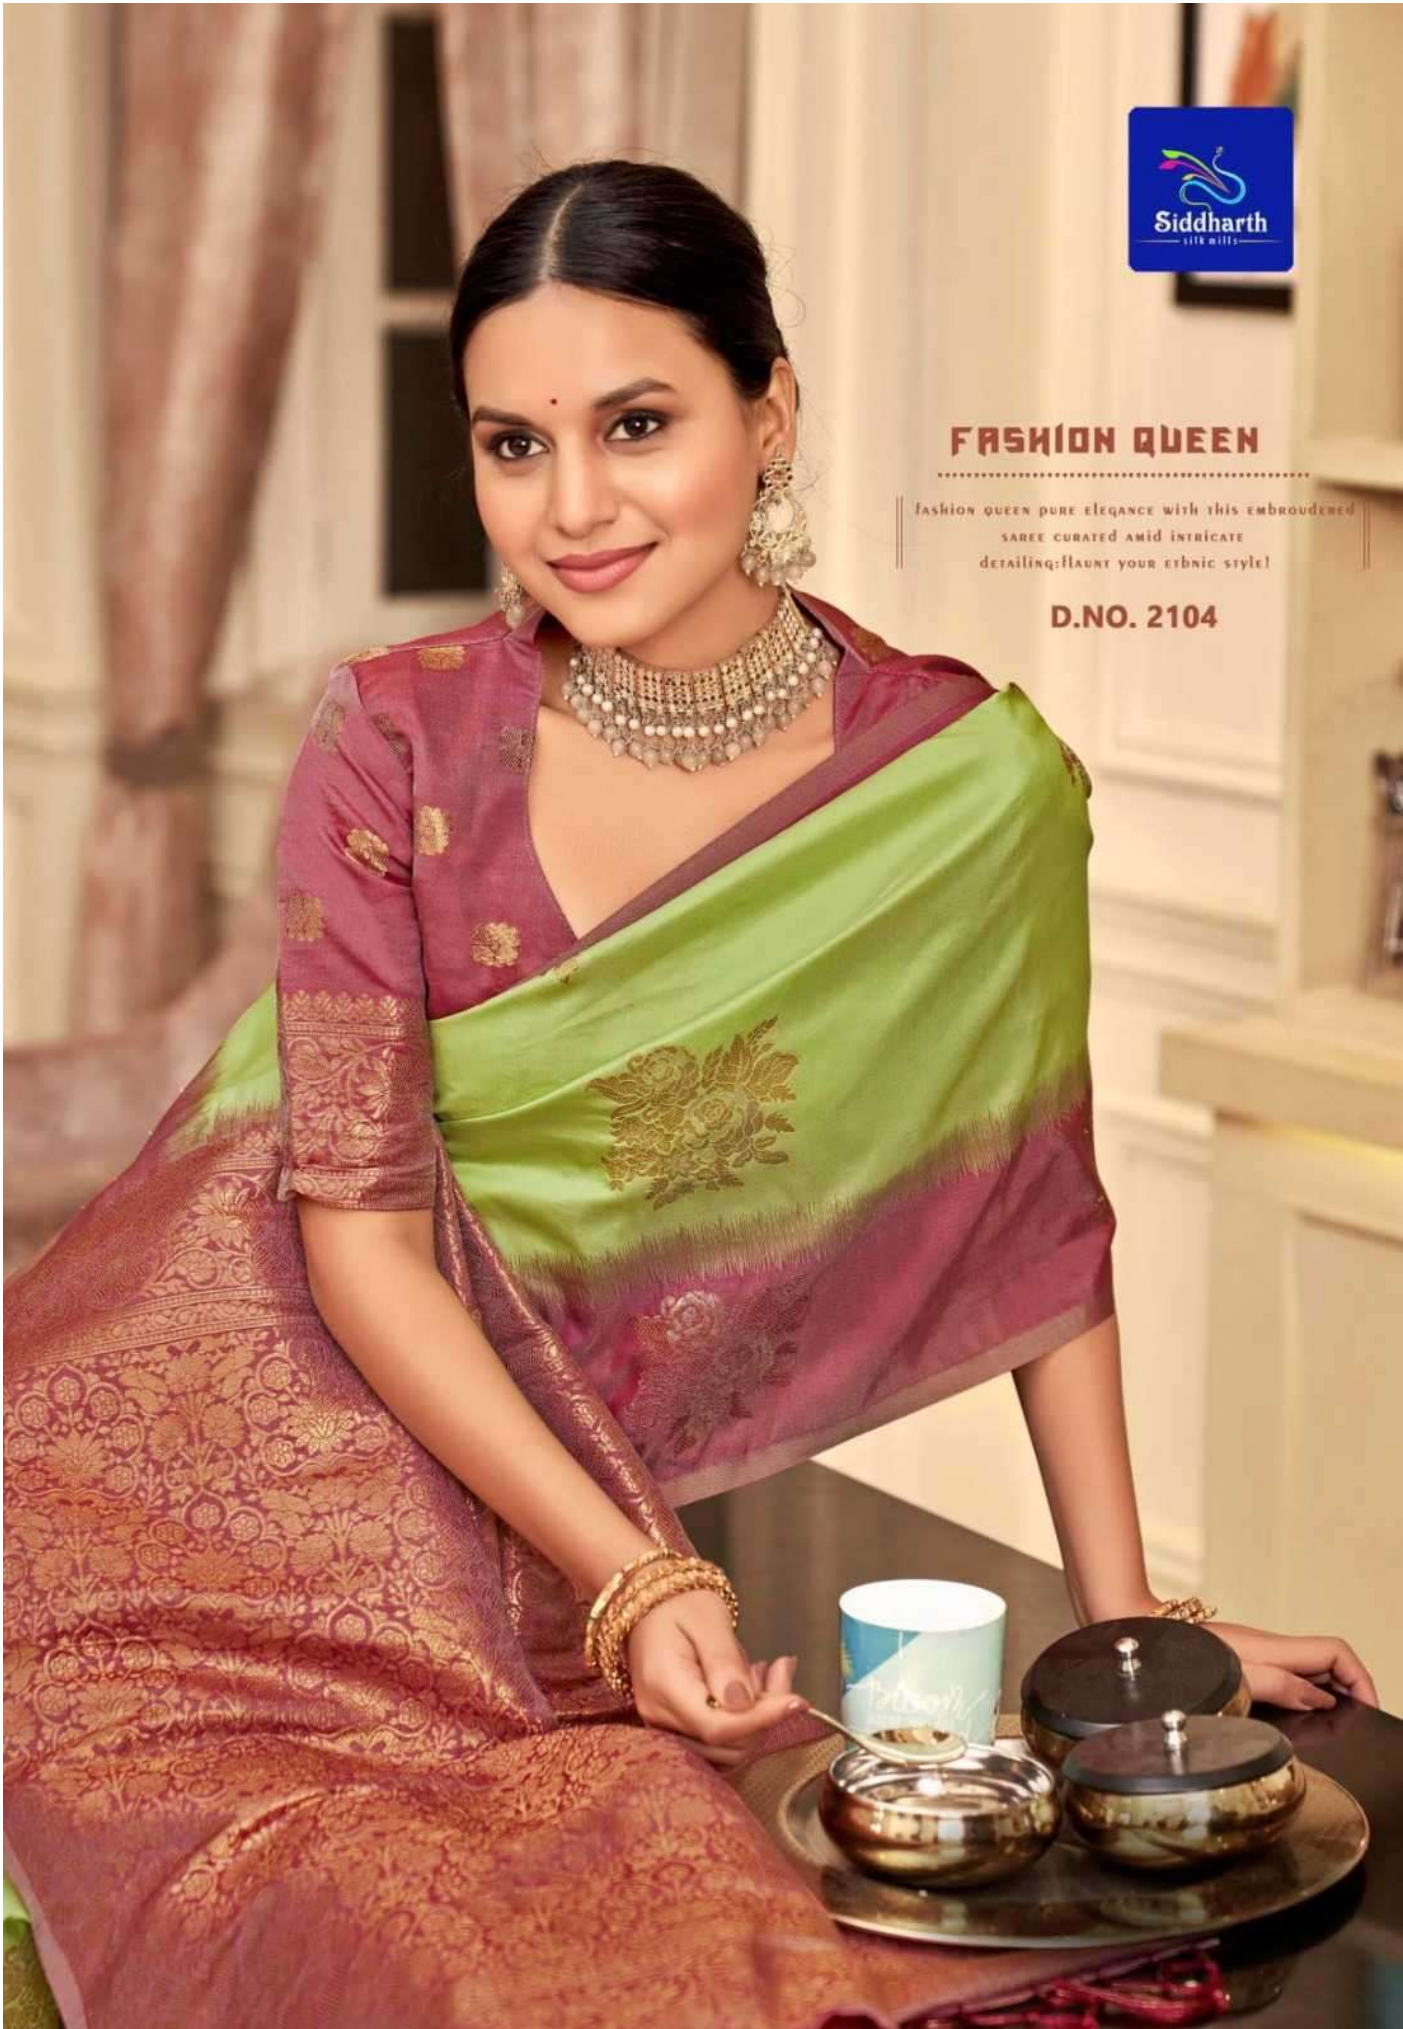

FASHION QUEEN

FASHION QUEEN PURE ELEGANCE WITH THIS EMBROIDERED
SAREE CURATED AMID INTRICATE
DETAILING: HAUNT YOUR ETHNIC STYLE!

D.NO. 2104