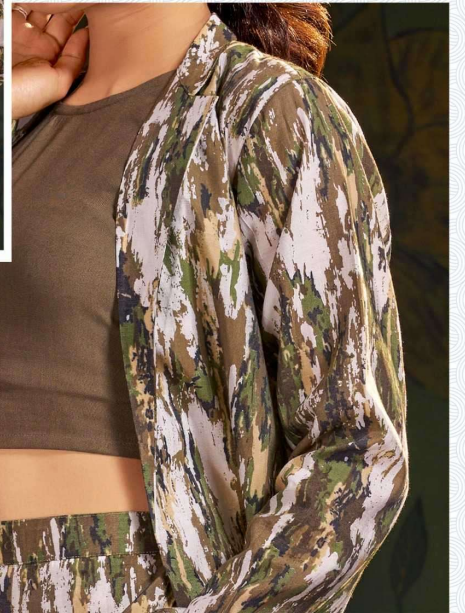

Always No.1

A PRODUCT BY

Bipson[®]

VOGUE

D.No :- 2563

Bipson[®]

VOGUE

TOP :- PURE MODAL CHANDERI
FOIL PRINT

BOTTOM :- PURE MODAL CHANDERI
FOIL PRINT

TUBE :- PURE REYON DYED

D.NO.2563-A

SIZE :- S M L XL XXL

Bipson[®]

VOGUE

TOP :- PURE MODAL CHANDERI
FOIL PRINT

BOTTOM :- PURE MODAL CHANDERI
FOIL PRINT

TUBE :- PURE REYON DYED

D.NO.2563-D

SIZE :- S M L XL XXL

Always No.1

A PRODUCT BY

Bipson[®]

VOGUE

D.No :- 2563