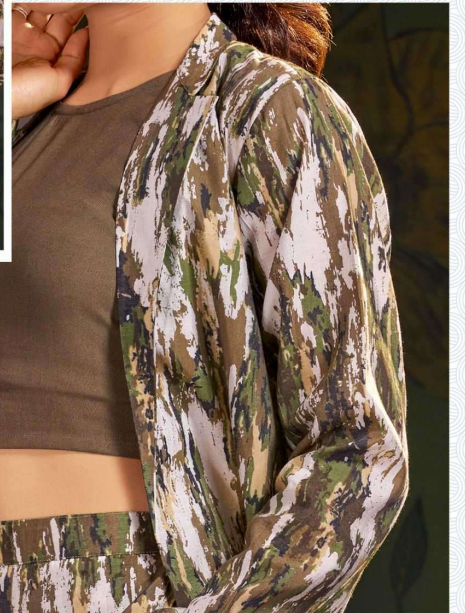

Always No.1

A PRODUCT BY

Bipson[®]

VOGUE

D.No :- 2563

Bipson[®]

VOGUE

TOP :- PURE MODAL CHANDERI
FOIL PRINT

BOTTOM :- PURE MODAL CHANDERI
FOIL PRINT

TUBE :- PURE REYON DYED

D.NO.2563-A

SIZE :- S M L XL XXL

Bipson®

VOGUE

TOP :- PURE MODAL CHANDERI
FOIL PRINT

BOTTOM :- PURE MODAL CHANDERI
FOIL PRINT

TUBE :- PURE REYON DYED

D.NO.2563-D

SIZE :- S M L XL XXL

Always No.1

A PRODUCT BY

Bipson[®]

VOGUE

D.No :- 2563