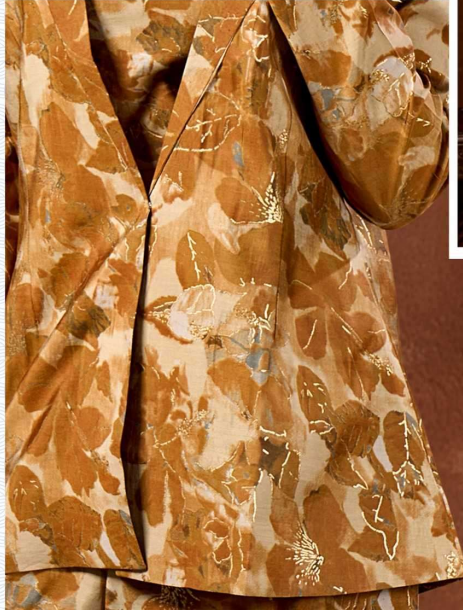

Always No.1

A PRODUCT BY

Gipson[®]

VOGUE

D.No :- 2562

Gipson®

VOGUE

TOP :- PURE MODAL CHANDERI
FOIL PRINT

BOTTOM :- PURE MODAL CHANDERI
FOIL PRINT

TUBE :- PURE MODAL CHANDERI
FOIL PRINT

D.NO.2562-B

SIZE :- S M L XL XXL

Gipson®

VOGUE

TOP :- PURE MODAL CHANDERI
FOIL PRINT

BOTTOM :- PURE MODAL CHANDERI
FOIL PRINT

TUBE :- PURE MODAL CHANDERI
FOIL PRINT

D.NO.2562-A

SIZE :- S M L XL XXL

Always No.1

A PRODUCT BY

Gipson[®]

VOGUE

D.No :- 2562

Gipson®

VOGUE

2562-A

2562-B

TOP :- PURE MODAL CHANDERI FOIL PRINT

BOTTOM :- PURE MODAL CHANDERI FOIL PRINT

TUBE :- PURE MODAL CHANDERI FOIL PRINT

SIZE :- S M L XL XXL