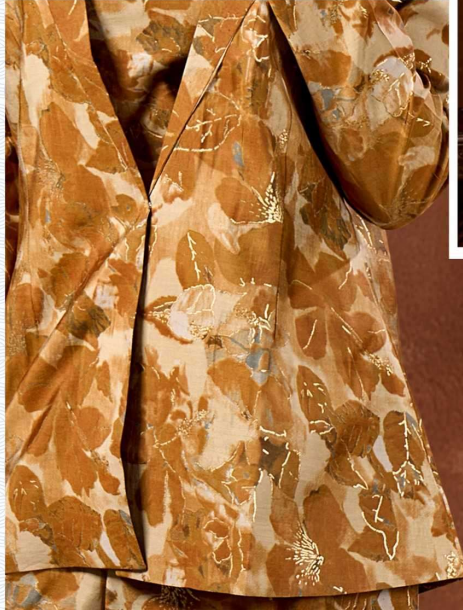

Always No.1

A PRODUCT BY

Gipson[®]

VOGUE

D.No :- 2562

Gipson[®]

VOGUE

TOP :- PURE MODAL CHANDERI
FOIL PRINT

BOTTOM :- PURE MODAL CHANDERI
FOIL PRINT

TUBE :- PURE MODAL CHANDERI
FOIL PRINT

D.NO.2562-B

SIZE :- S M L XL XXL

Gipson®

VOGUE

TOP :- PURE MODAL CHANDERI
FOIL PRINT

BOTTOM :- PURE MODAL CHANDERI
FOIL PRINT

TUBE :- PURE MODAL CHANDERI
FOIL PRINT

D.NO.2562-A

SIZE :- S M L XL XXL

Always No.1

A PRODUCT BY

Gipson[®]

VOGUE

D.No :- 2562

Gipson®

VOGUE

2562-A

2562-B

TOP :- PURE MODAL CHANDERI FOIL PRINT

BOTTOM :- PURE MODAL CHANDERI FOIL PRINT

TUBE :- PURE MODAL CHANDERI FOIL PRINT

SIZE :- S M L XL XXL