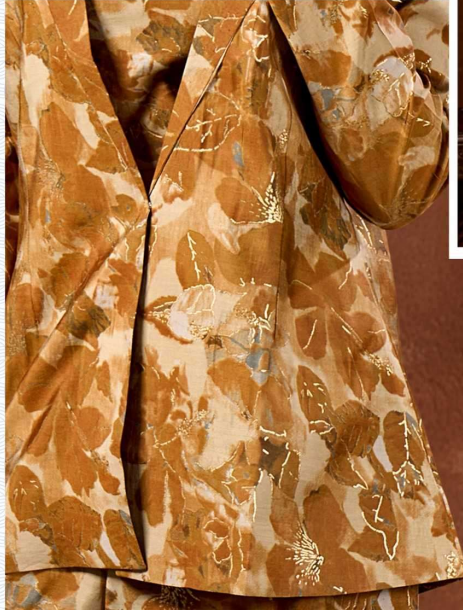

Always No.1

A PRODUCT BY

**Gipson**<sup>®</sup>

**VOGUE**

D.No :- 2562

**Gipson**<sup>®</sup>

# VOGUE

TOP :- PURE MODAL CHANDERI  
FOIL PRINT

BOTTOM :- PURE MODAL CHANDERI  
FOIL PRINT

TUBE :- PURE MODAL CHANDERI  
FOIL PRINT

D.NO.2562-B

SIZE :- S  M  L  XL  XXL

**Gipson®**

# VOGUE

TOP :- PURE MODAL CHANDERI  
FOIL PRINT

BOTTOM :- PURE MODAL CHANDERI  
FOIL PRINT

TUBE :- PURE MODAL CHANDERI  
FOIL PRINT

D.NO.2562-A

SIZE :- S  M  L  XL  XXL

Always No.1

A PRODUCT BY