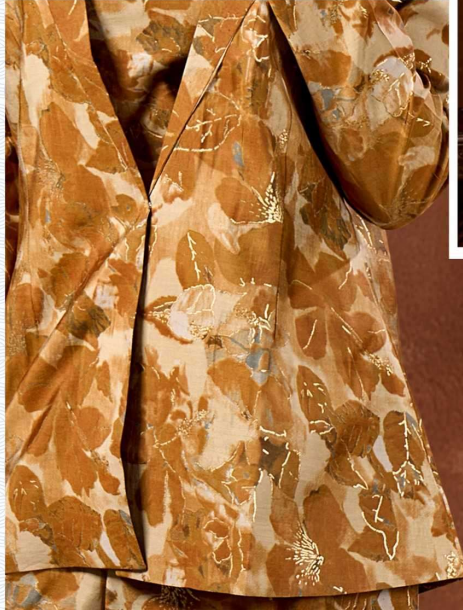

Always No.1

A PRODUCT BY

Gipson[®]

VOGUE

D.No :- 2562

Gipson[®]

VOGUE

TOP :- PURE MODAL CHANDERI
FOIL PRINT

BOTTOM :- PURE MODAL CHANDERI
FOIL PRINT

TUBE :- PURE MODAL CHANDERI
FOIL PRINT

D.NO.2562-B

SIZE :- S M L XL XXL

Gipson[®]

VOGUE

TOP :- PURE MODAL CHANDERI
FOIL PRINT

BOTTOM :- PURE MODAL CHANDERI
FOIL PRINT

TUBE :- PURE MODAL CHANDERI
FOIL PRINT

D.NO.2562-A

SIZE :- S M L XL XXL

Always No.1

A PRODUCT BY

Gipson[®]

VOGUE

D.No :- 2562

Ripson®

VOGUE

2562-A

2562-B

TOP :- PURE MODAL CHANDERI FOIL PRINT

BOTTOM :- PURE MODAL CHANDERI FOIL PRINT

TUBE :- PURE MODAL CHANDERI FOIL PRINT

SIZE :- S M L XL XXL