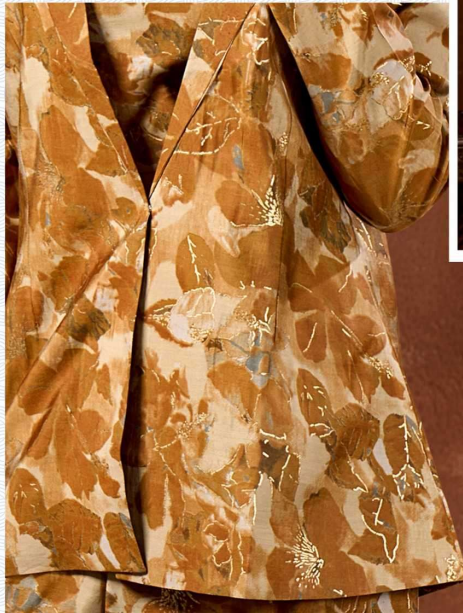

Always No.1

A PRODUCT BY

Gipson[®]

VOGUE

D.No :- 2562

Gipson[®]

VOGUE

TOP :- PURE MODAL CHANDERI
FOIL PRINT

BOTTOM :- PURE MODAL CHANDERI
FOIL PRINT

TUBE :- PURE MODAL CHANDERI
FOIL PRINT

D.NO.2562-B

SIZE :- S M L XL XXL

Gipson®

VOGUE

TOP :- PURE MODAL CHANDERI
FOIL PRINT

BOTTOM :- PURE MODAL CHANDERI
FOIL PRINT

TUBE :- PURE MODAL CHANDERI
FOIL PRINT

D.NO.2562-A

SIZE :- S M L XL XXL

Always No.1

A PRODUCT BY

Gipson[®]

VOGUE

D.No :- 2562

Ripson®

VOGUE

2562-A

2562-B

TOP :- PURE MODAL CHANDERI FOIL PRINT

BOTTOM :- PURE MODAL CHANDERI FOIL PRINT

TUBE :- PURE MODAL CHANDERI FOIL PRINT

SIZE :- S M L XL XXL