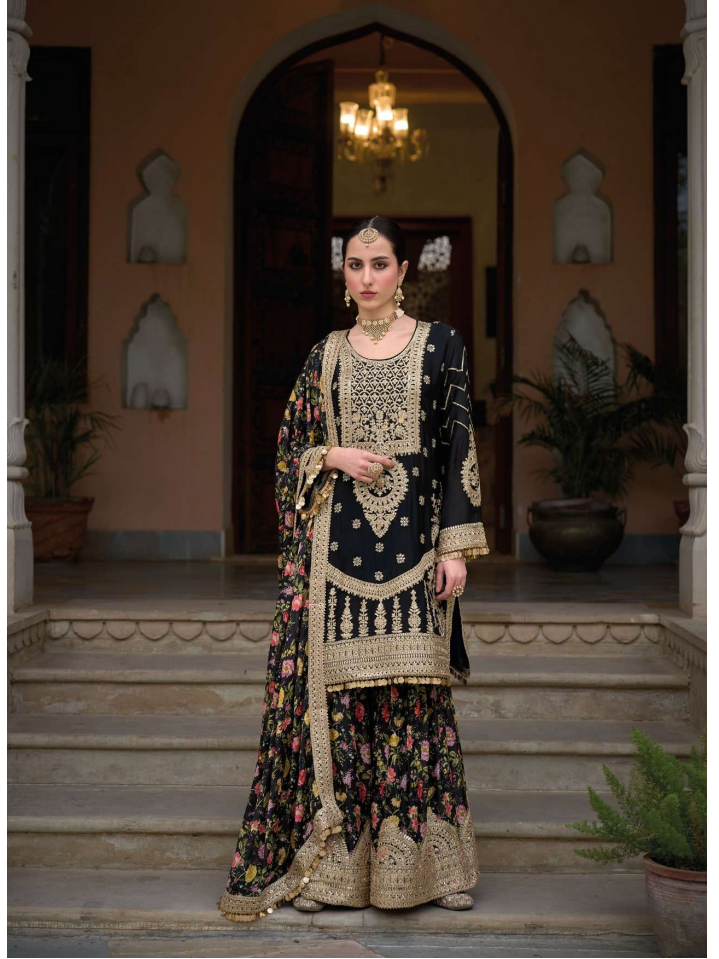

6001

Your Choice[®]

6001

Your Choice[®]

6001

Your Choice[®]

ALK®

AL KHUSHBU®

ALK D.NO.4015

TOP

Fox Georgette
with Embroidery

BOTTOM-INNER

Dull santoon

DUPATTA

Nazmin with
Embroidery