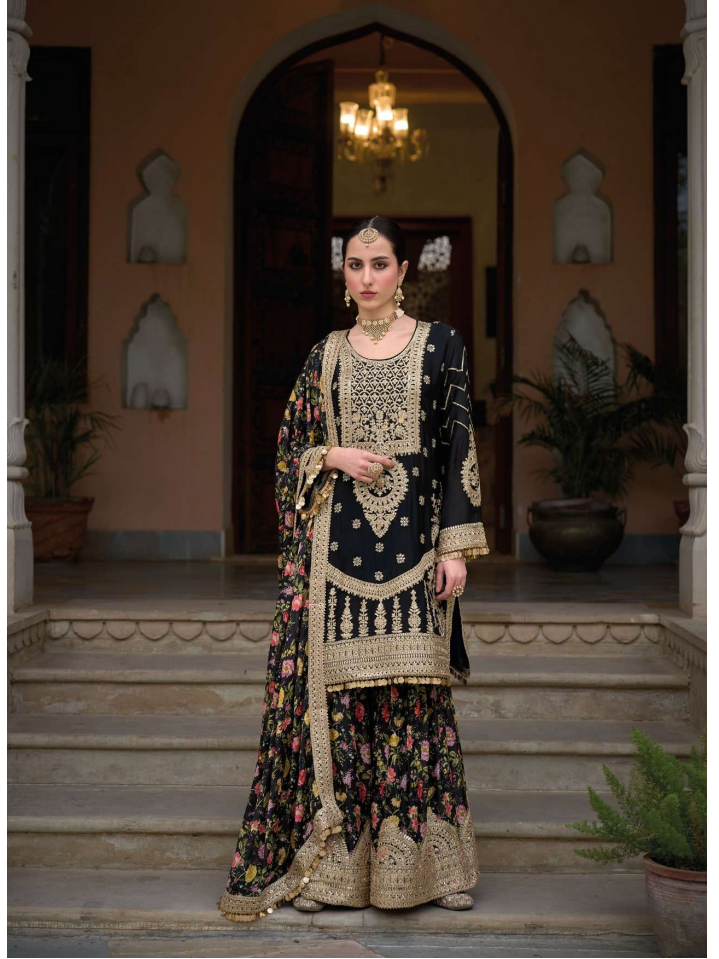

6001

Your Choice[®]

6001

Your Choice[®]

6001

Your Choice[®]

ALK[®]

AL KHUSHBU[®]

ALK D.NO.4015

TOP

Fox Georgette
with Embroidery

BOTTOM-INNER

Dull santoon

DUPATTA

Nazmin with
Embroidery