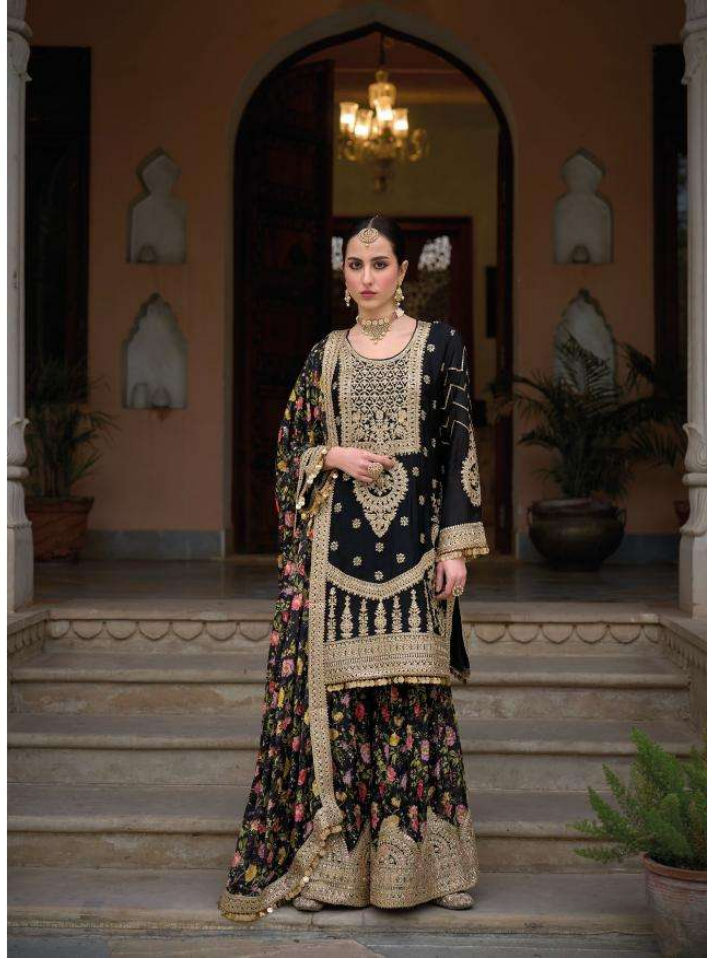

6001

Your Choice[®]

6001

Your Choice[®]

6001

Your Choice[®]

ALK®

AL KHUSHBU®

ALK D.NO.4015

TOP

Fox Georgette
with Embroidery

BOTTOM-INNER

Dull santoon

DUPATTA

Nazmin with
Embroidery