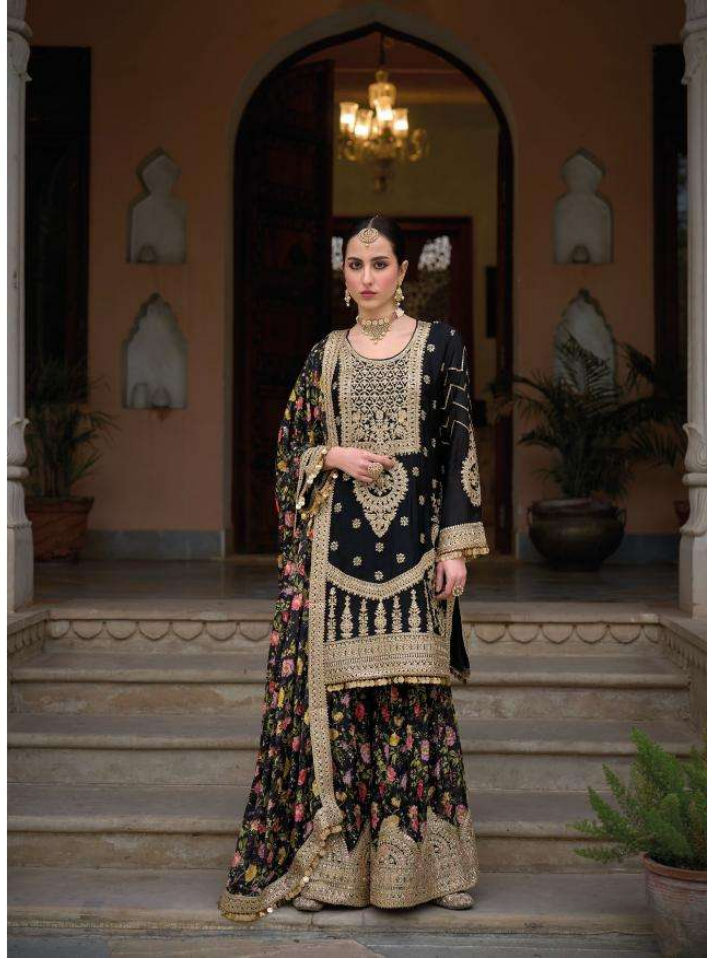

6001

Your Choice[®]

6001

Your Choice[®]

6001

Your Choice[®]

ALK[®]

AL KHUSHBU[®]

ALK D.NO.4015

TOP

Fox Georgette
with Embroidery

BOTTOM-INNER

Dull santoon

DUPATTA

Nazmin with
Embroidery