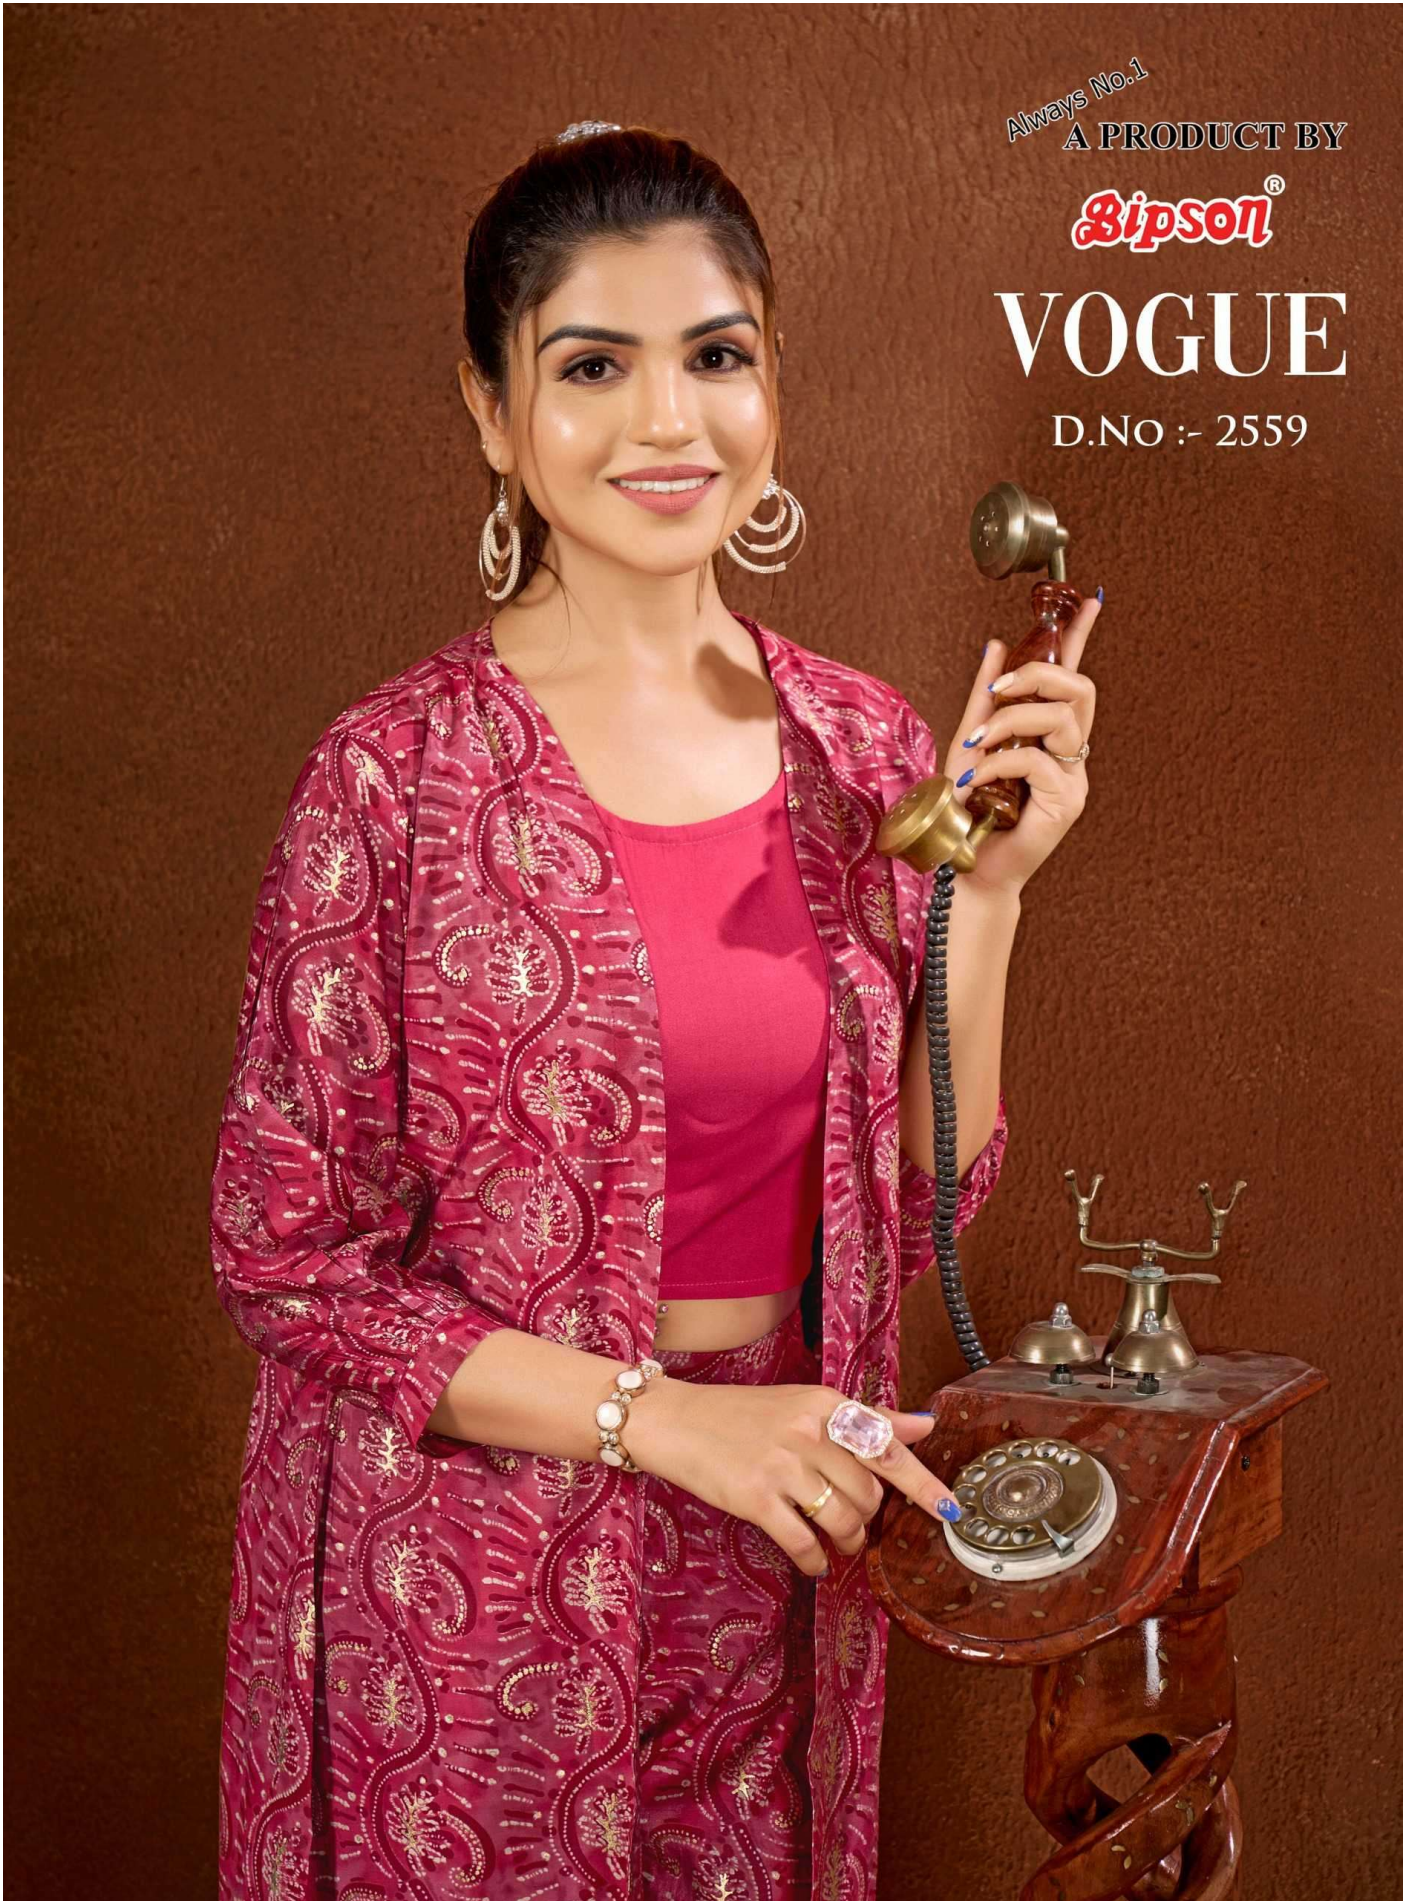

# VOGUE

D.No :- 2559

**Gipson®**

# VOGUE

2559-A

2559-B

TOP :- PURE MODAL CHANDERI FOIL PRINT

BOTTOM :- PURE MODAL CHANDERI FOIL PRINT

TUBE :- PURE REYON DYED

SIZE :- S  M  L  XL  XXL

Always No.1

## VOGUE

TOP :- PURE MODAL CHANDERI  
FOIL PRINT

BOTTOM :- PURE MODAL CHANDERI  
FOIL PRINT

TUBE :- PURE REYON DYED

D.NO.2559-A

SIZE :- S  M  L  XL  XXL

**Bipson®**

# VOGUE

TOP :- PURE MODAL CHANDERI  
FOIL PRINT

BOTTOM :- PURE MODAL CHANDERI  
FOIL PRINT

TUBE :- PURE REYON DYED

D.NO.2559-B

SIZE :- S  M  L  XL  XXL