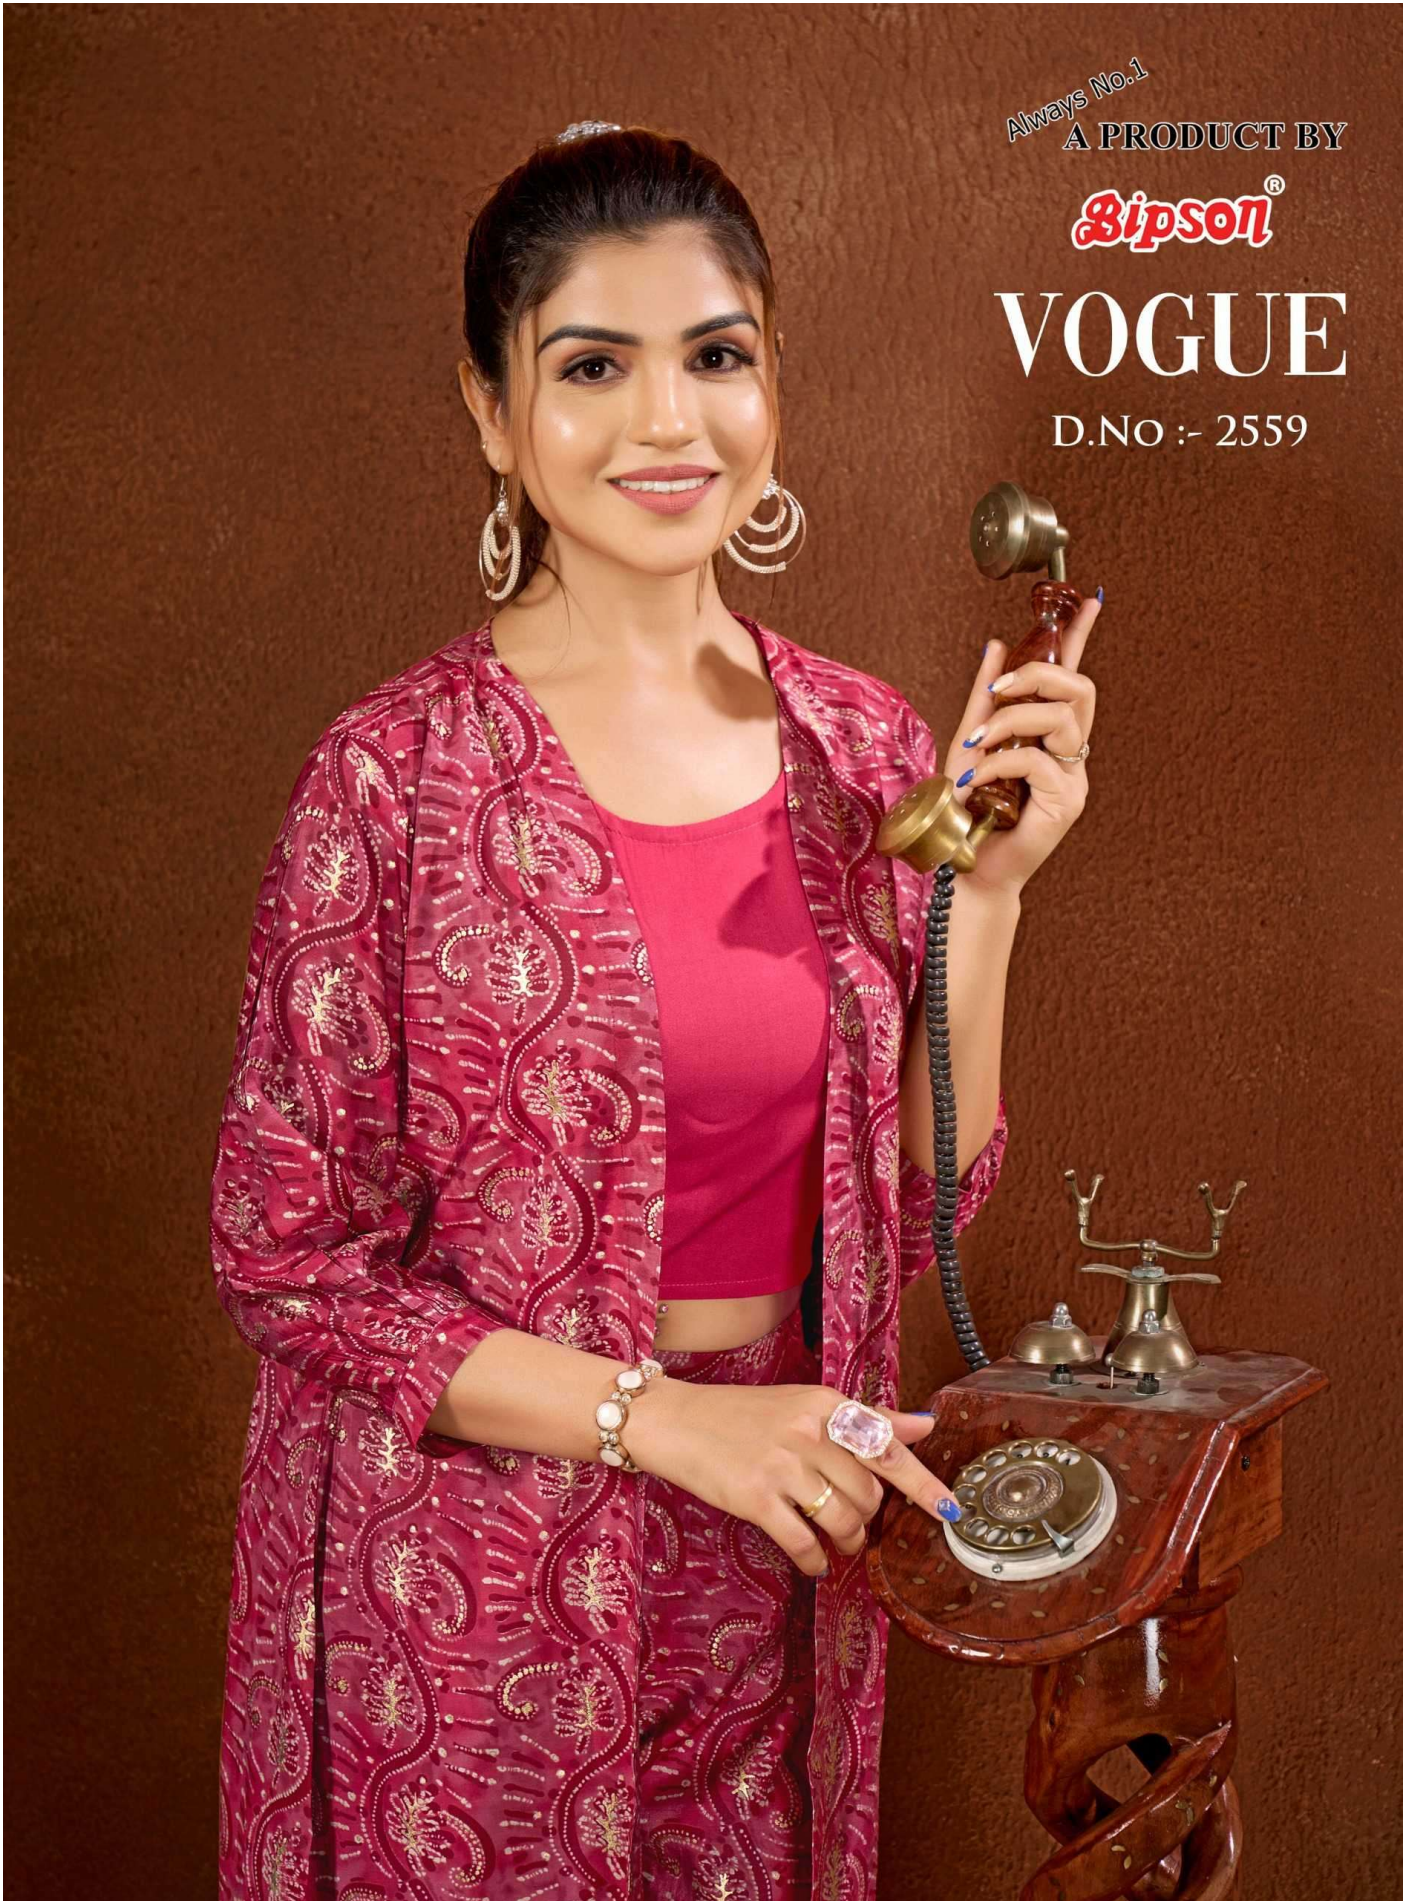

Always No.1

A PRODUCT BY

Gipson®

VOGUE

D.No :- 2559