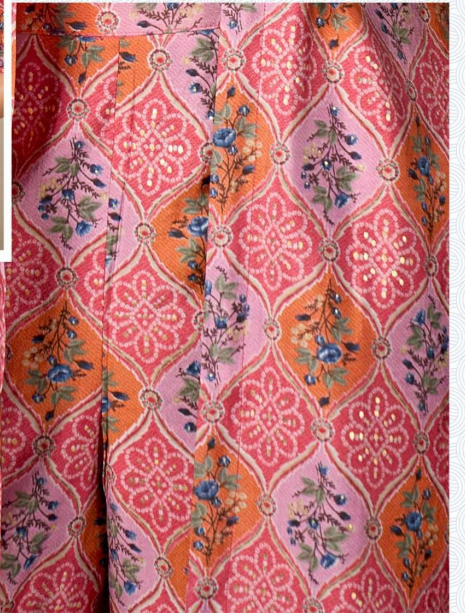

Always No.1

A PRODUCT BY

Gipson[®]

VOGUE

D.No :- 2558

Gipson[®]

VOGUE

TOP :- PURE MODAL CHANDERI
FOIL PRINT

BOTTOM :- PURE MODAL CHANDERI
FOIL PRINT

TUBE :- PURE REYON DYED

D.NO.2558-D

SIZE :- S M L XL XXL

Gipson[®]

VOGUE

TOP :- PURE MODAL CHANDERI
FOIL PRINT

BOTTOM :- PURE MODAL CHANDERI
FOIL PRINT

TUBE :- PURE REYON DYED

D.NO.2558-C

SIZE :- S M L XL XXL

Always No.1

A PRODUCT BY

Gipson[®]

VOGUE

D.No :- 2558

VOGUE

TOP :- PURE MODAL CHANDERI
FOIL PRINT

BOTTOM :- PURE MODAL CHANDERI
FOIL PRINT

TUBE :- PURE REYON DYED

D.NO.2558-A

SIZE :- S M L XL XXL

Gipson[®]

VOGUE