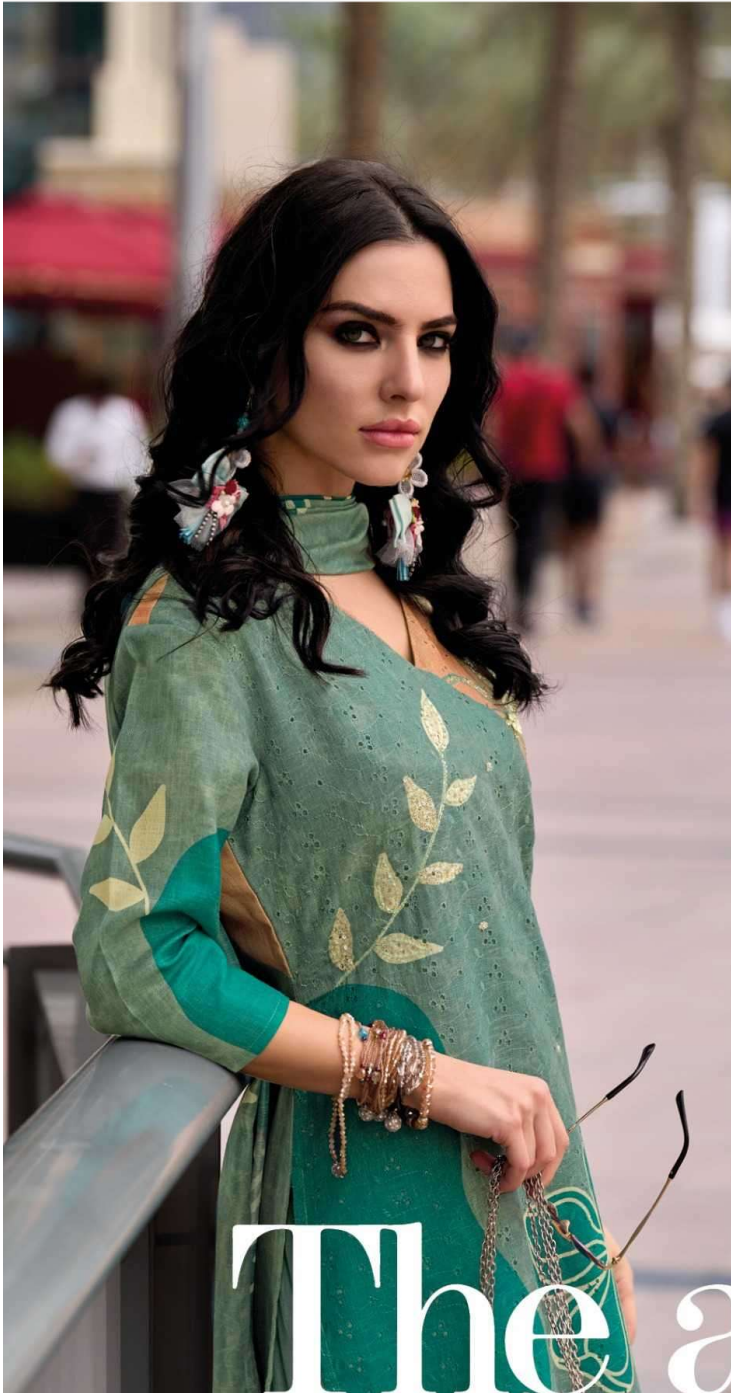

The art of FASHION