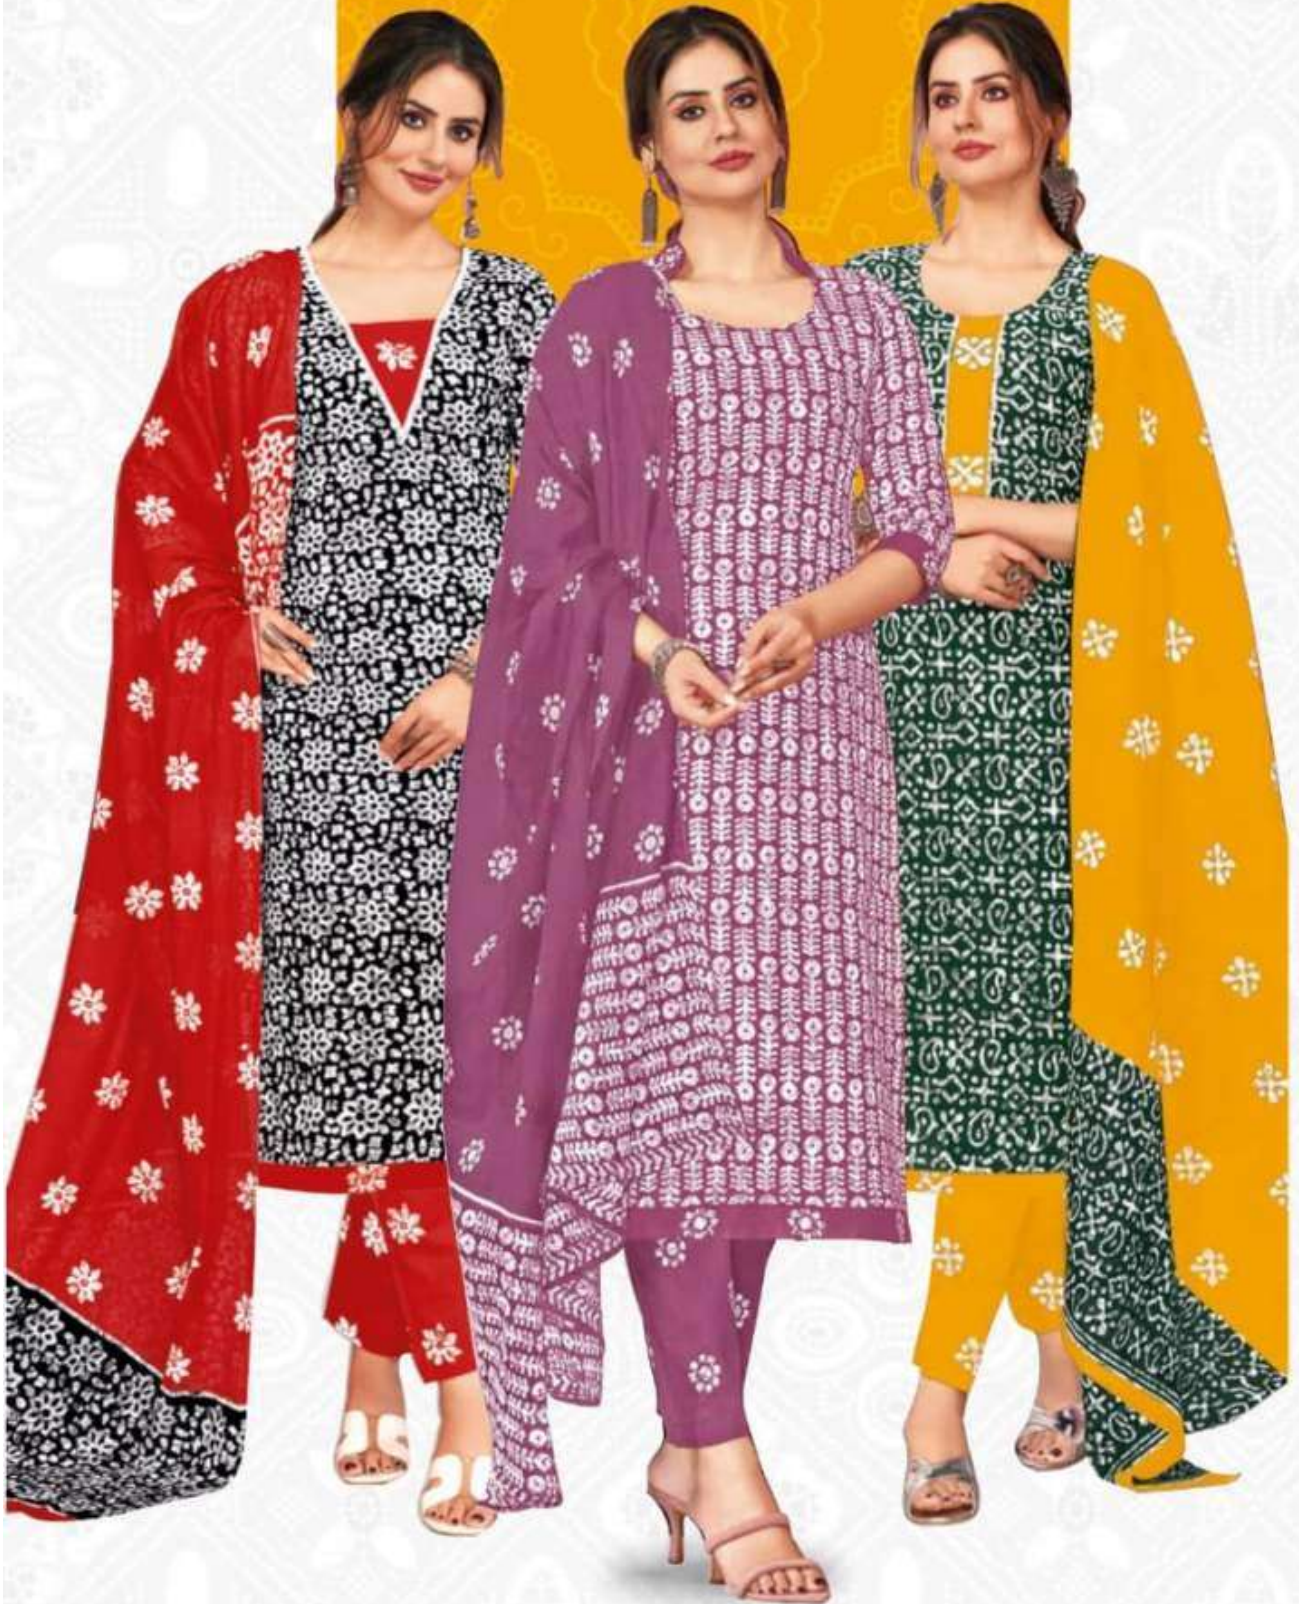

Batik

CONTRAST
With Pant
VOL - 8

801

802

803

804

805

806

815

Ganpati
 COTTON SUIT
Batik
 CONTRAST
 With Pant
 VOL - 8

Ganpati
COTTON SUIT

BATIK

CONTRAST
With Pant

808

Ganpati
COTTON SUIT

BATIK

CONTRAST
With Pant

806

Ganpati
COTTON SUIT

BATIK

CONTRAST
With Pant

812

Ganpati
COTTON SUIT

BATIK

BATIK

CONTRAST
With Pant

802

Ganpati
COTTON SUIT

Batik **CONTRAST**
With Pant
VOL - 8