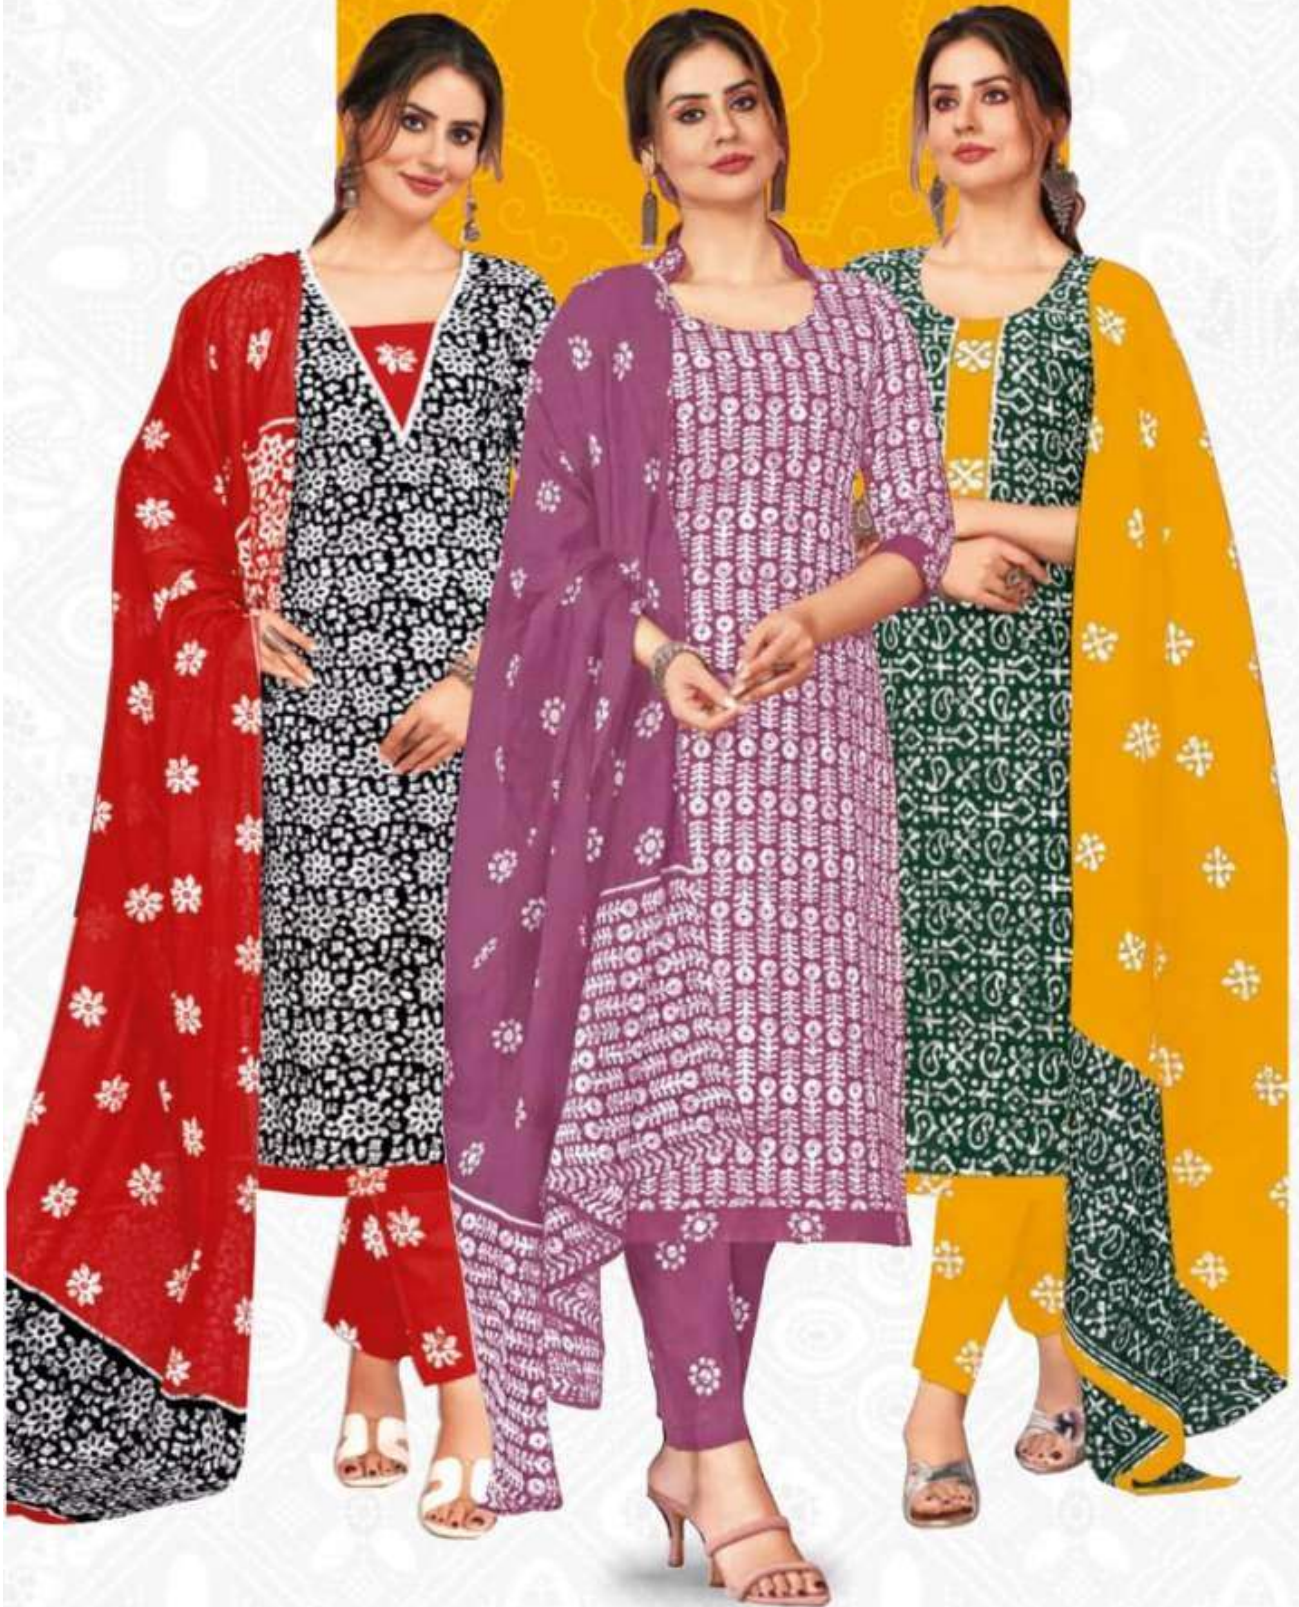

Batik

CONTRAST
With Pant
VOL - 8

801

802

803

804

805

806

815

Ganpati
 COTTON SUIT
Batik
 CONTRAST
 With Pant
 VOL - 8

Ganpati
COTTON SUIT

BATIK

CONTRAST
With Pant

808

Ganpati
COTTON SUIT

BATIK

CONTRAST
With Pant

806

Ganpati
COTTON SUIT

BATIK

CONTRAST
With Pant

812

Ganpati
COTTON SUIT

BATIK

CONTRAST
With Pant

802

Ganpati
COTTON SUIT

Batik **CONTRAST**
With Pant
VOL - 8