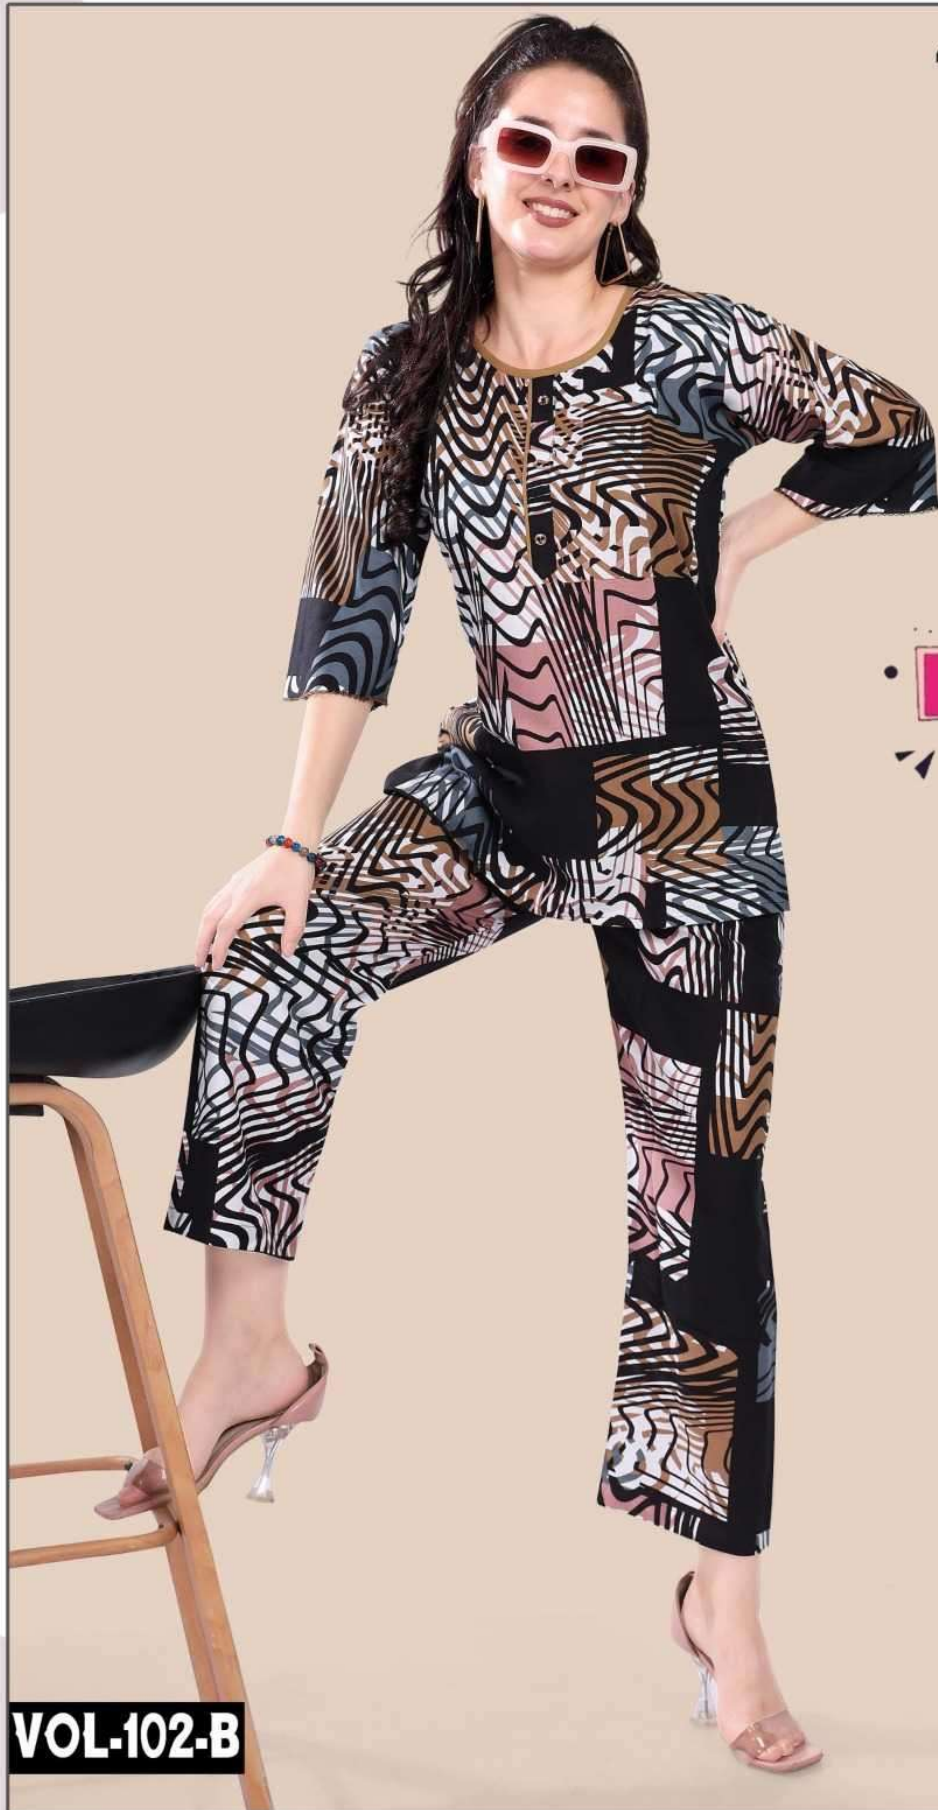

Kalavati[®]
Dove

RAYON
CO-ORD
SET

Li Ft
the
Look

Premium Lounge Wear

VOL-102-B

Premium Lounge Wear

Premium Lounge Wear

Kalavati[®]
Dove