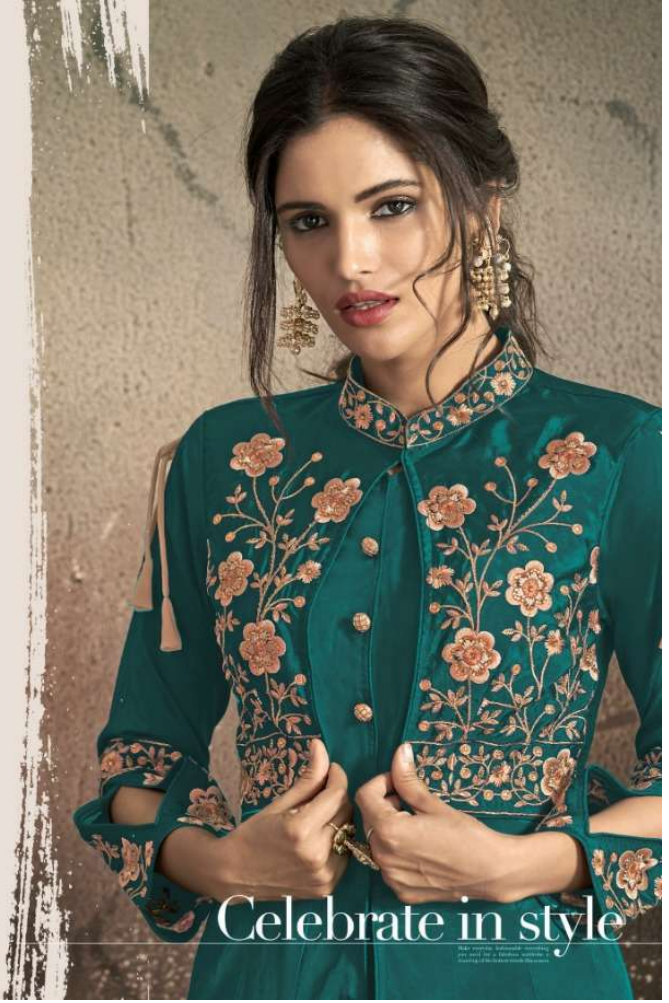

1406 B

Celebrate in style