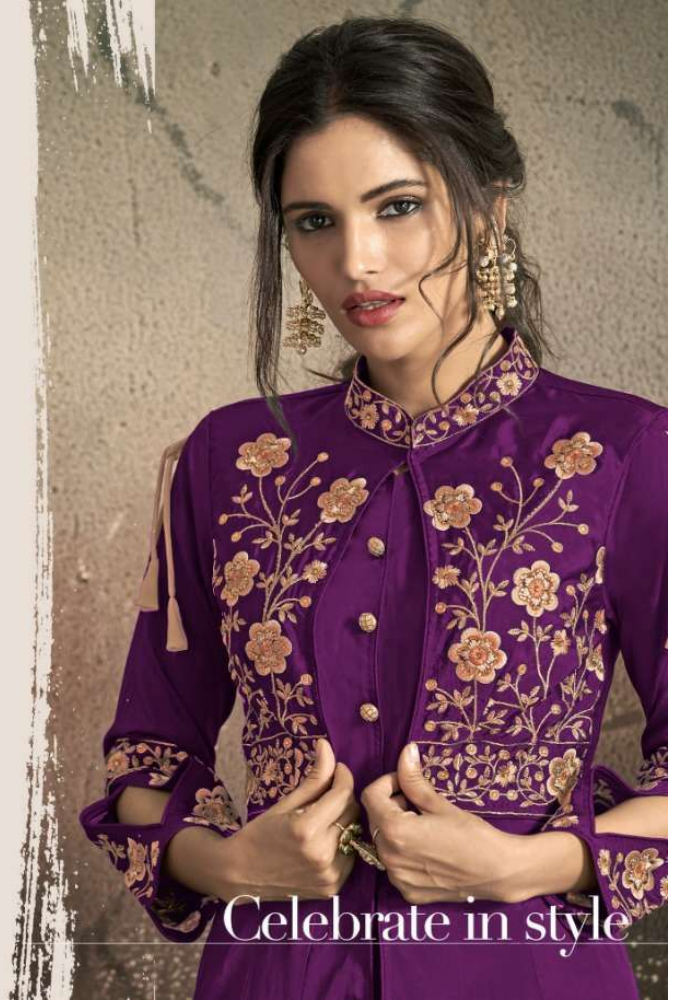

1406 C

NAVYA GOLD  
VOL-14

1406 D

*Celebrate in style*

D.NO.1406-A

D.NO.1406-B

D.NO.1406-C

D.NO.1406-D

**NAVYA GOLD** VOL-14

1406 C

NAVYA GOLD  
VOL-14

1406 A

Celebrate in style

Model wearing a size 36. Measurements: Bust: 34", Waist: 28", Hips: 35".

1406 C

*Celebrate in style*