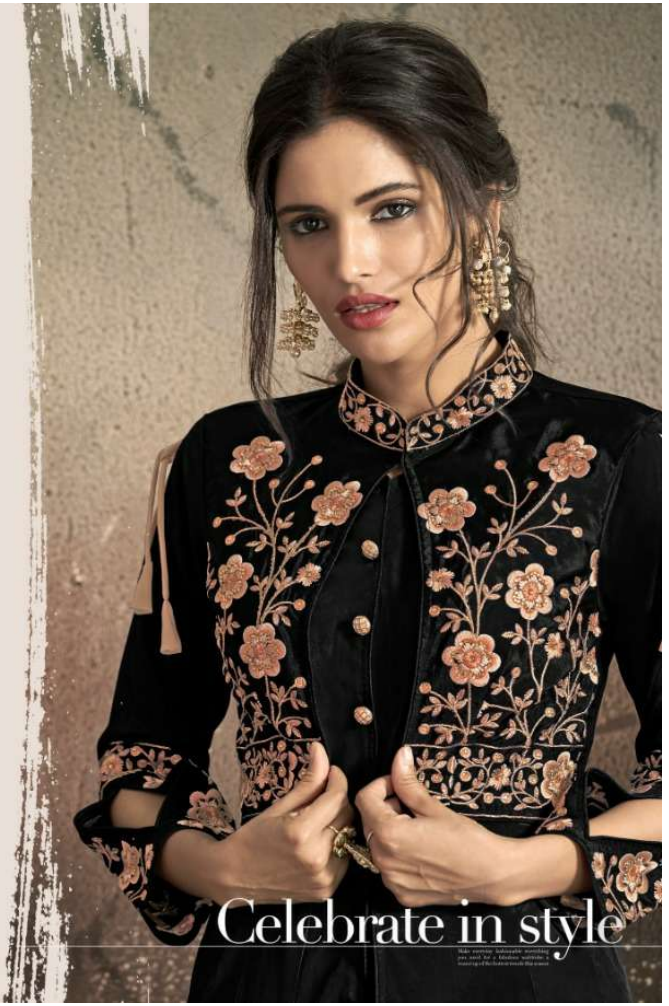

1406 A

Celebrate in style