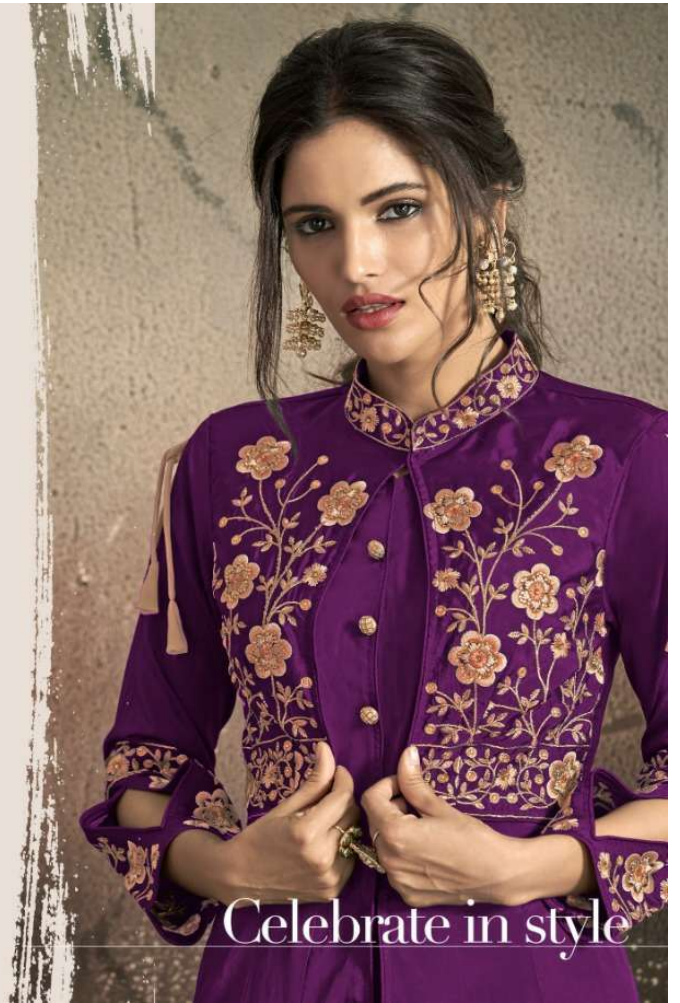

1406 C

NAVYA GOLD  
VOL-14

1406 D

*Celebrate in style*

D.NO.1406-A

D.NO.1406-B

D.NO.1406-C

D.NO.1406-D

**NAVYA GOLD** VOL-14

1406 C

NAVYA GOLD  
VOL-14

1406 A

Celebrate in style

Model wearing a size 36. Measurements: Bust: 34", Waist: 28", Hips: 36".

1406 B

Celebrate in style