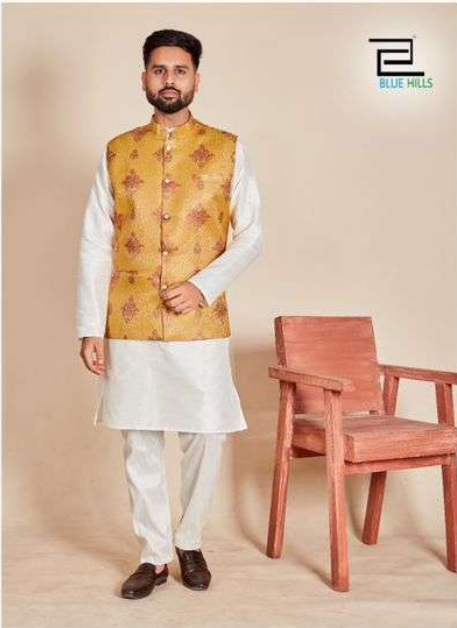

# Swagat Vol 1

	SIZE CHART		IN INCHES	
SIZE	KOTI CHEST	KURTA CHEST	TOP LENGTH	SHOULDER
M	39	41	38	18
L	41	43	39	18.5
XL	43	46	41	19
XXL	45	48	41	19.5

(\*KINDLY NOTE KOTI IS BODY FIT, AND KURTA IS LOOSE FIT)