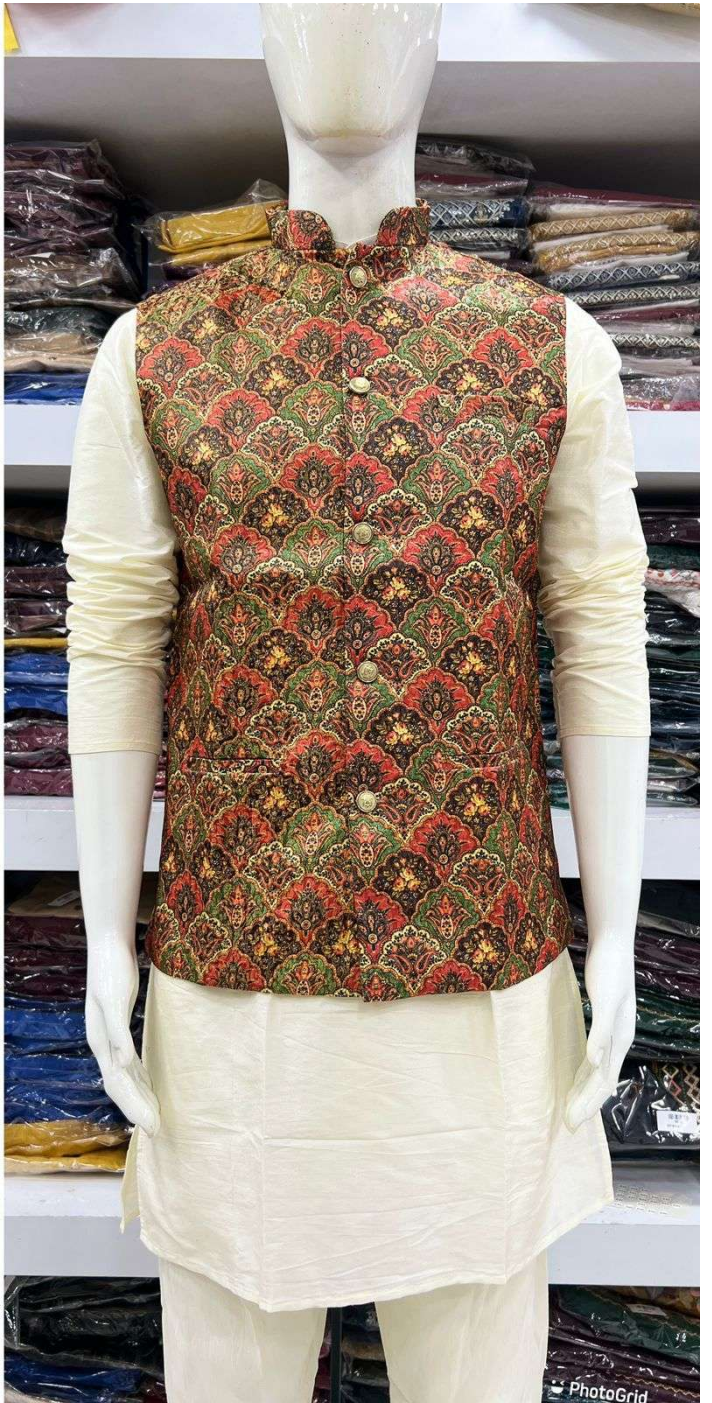

Swagat
Vol 1

	SIZE CHART		IN INCHES	
SIZE	KOTI CHEST	KURTA CHEST	TOP LENGTH	SHOULDER
M	39	41	38	18
L	41	43	39	18.5
XL	43	46	41	19
XXL	45	48	41	19.5

(*KINDLY NOTE KOTI IS BODY FIT, AND KURTA IS LOOSE FIT)