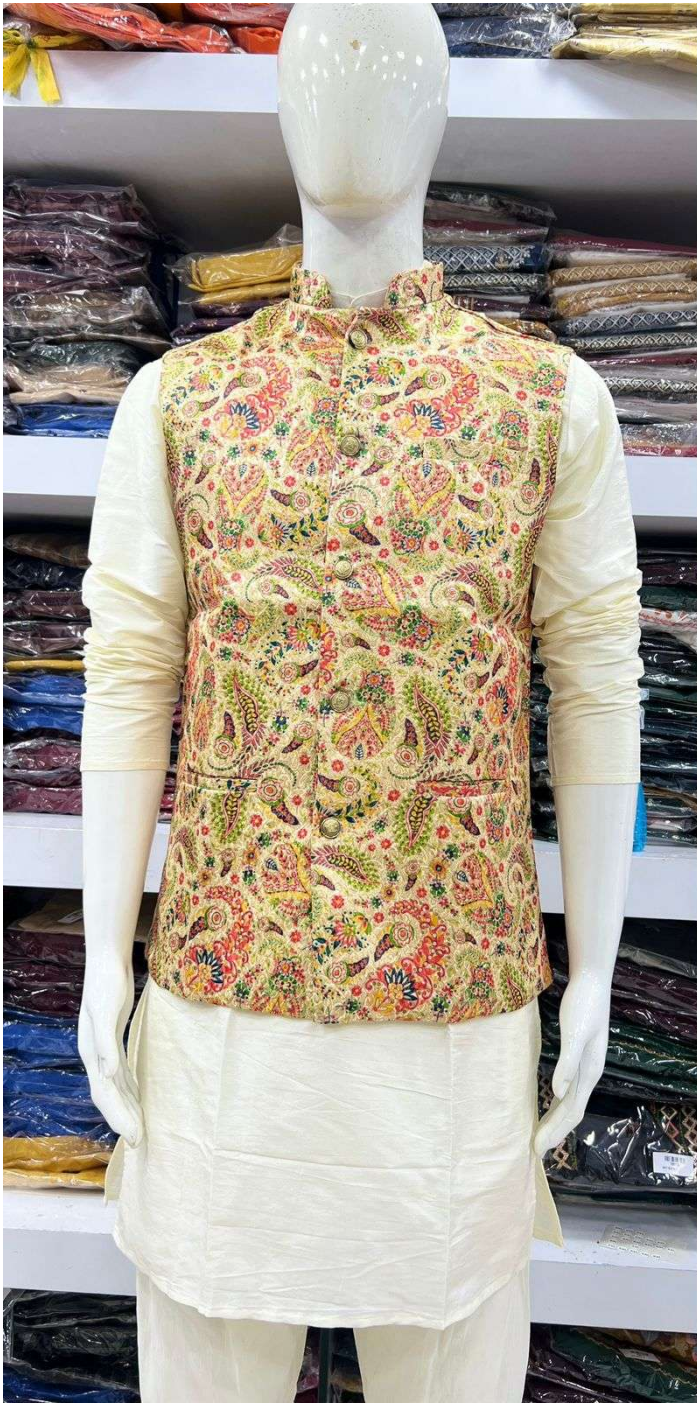

Swagat
Vol 1

	SIZE CHART		IN INCHES	
SIZE	KOTI CHEST	KURTA CHEST	TOP LENGTH	SHOULDER
M	39	41	38	18
L	41	43	39	18.5
XL	43	46	41	19
XXL	45	48	41	19.5

(*KINDLY NOTE KOTI IS BODY FIT, AND KURTA IS LOOSE FIT)