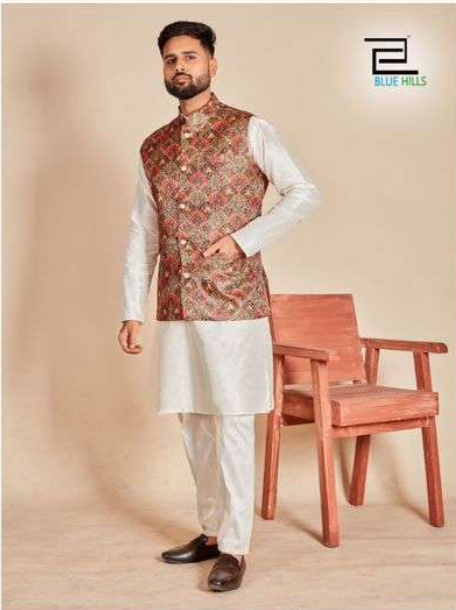

Swagat
Vol 1

	SIZE CHART		IN INCHES	
SIZE	KOTI CHEST	KURTA CHEST	TOP LENGTH	SHOULDER
M	39	41	38	18
L	41	43	39	18.5
XL	43	46	41	19
XXL	45	48	41	19.5

(*KINDLY NOTE KOTI IS BODY FIT, AND KURTA IS LOOSE FIT)