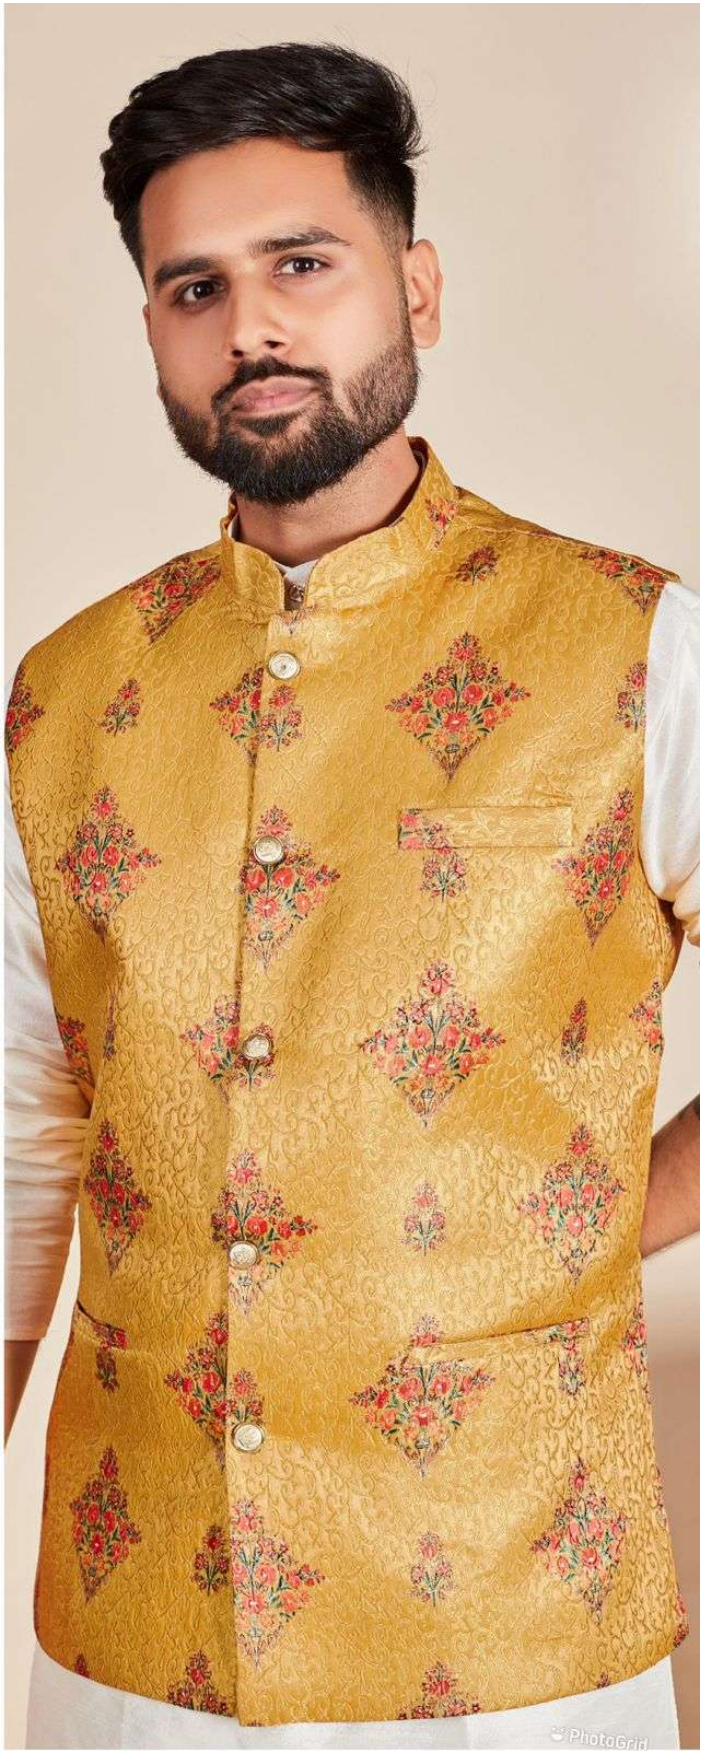

# Swagat Vol 1

	SIZE CHART		IN INCHES	
SIZE	KOTI CHEST	KURTA CHEST	TOP LENGTH	SHOULDER
M	39	41	38	18
L	41	43	39	18.5
XL	43	46	41	19
XXL	45	48	41	19.5

(\*KINDLY NOTE KOTI IS BODY FIT, AND KURTA IS LOOSE FIT)