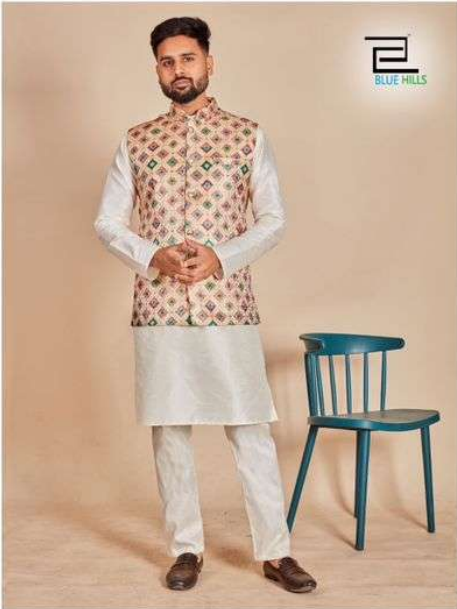

Swagat
Vol 1

	SIZE CHART		IN INCHES	
SIZE	KOTI CHEST	KURTA CHEST	TOP LENGTH	SHOULDER
M	39	41	38	18
L	41	43	39	18.5
XL	43	46	41	19
XXL	45	48	41	19.5

(*KINDLY NOTE KOTI IS BODY FIT, AND KURTA IS LOOSE FIT)