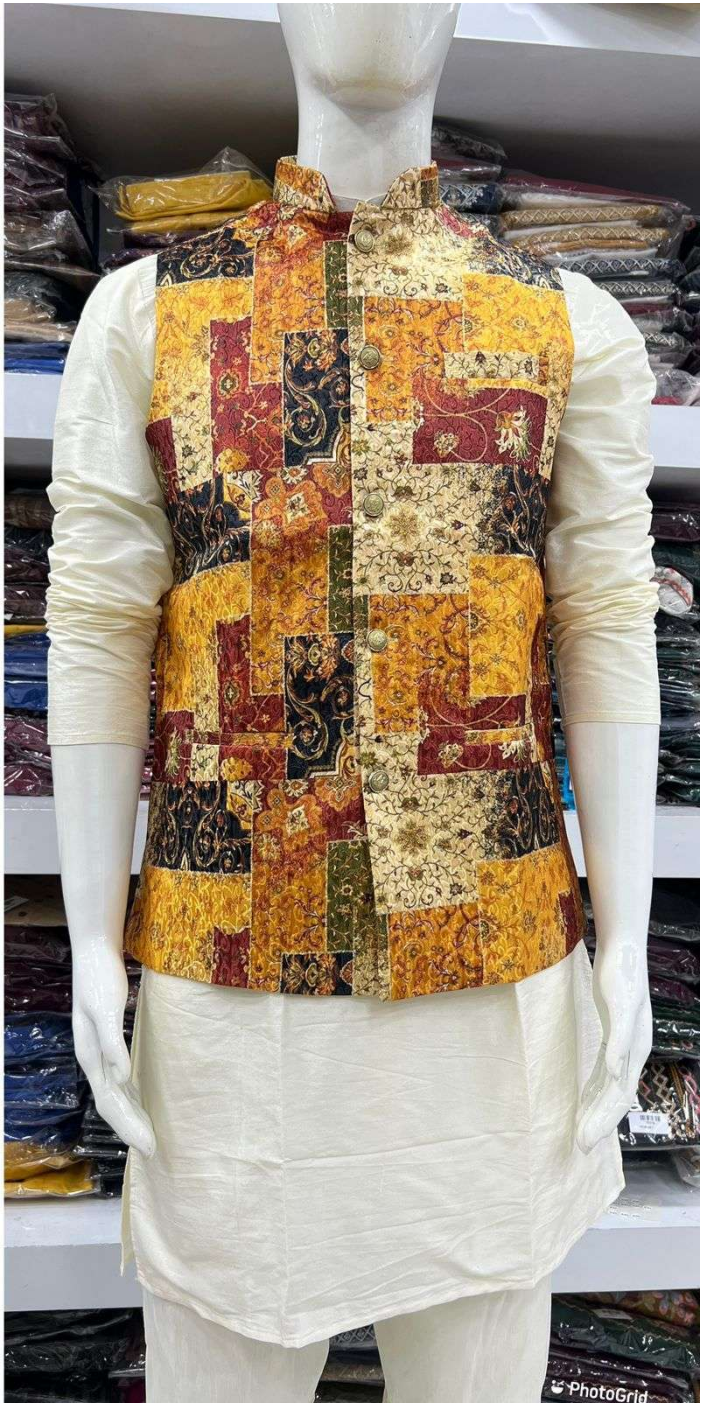

# Swagat Vol 1

	SIZE CHART		IN INCHES	
SIZE	KOTI CHEST	KURTA CHEST	TOP LENGTH	SHOULDER
M	39	41	38	18
L	41	43	39	18.5
XL	43	46	41	19
XXL	45	48	41	19.5

(\*KINDLY NOTE KOTI IS BODY FIT, AND KURTA IS LOOSE FIT)