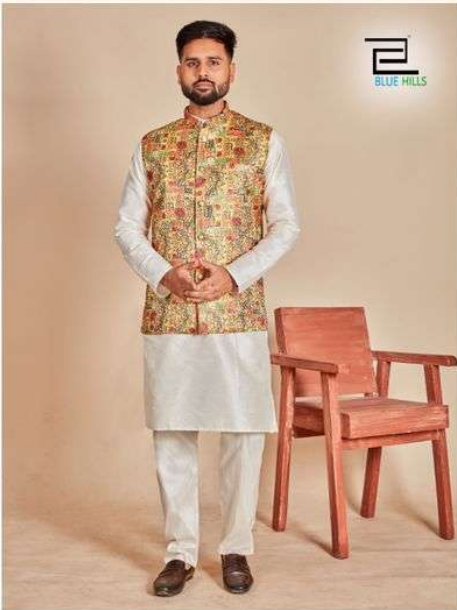

# Swagat Vol 1

	SIZE CHART		IN INCHES	
SIZE	KOTI CHEST	KURTA CHEST	TOP LENGTH	SHOULDER
M	39	41	38	18
L	41	43	39	18.5
XL	43	46	41	19
XXL	45	48	41	19.5

(\*KINDLY NOTE KOTI IS BODY FIT, AND KURTA IS LOOSE FIT)