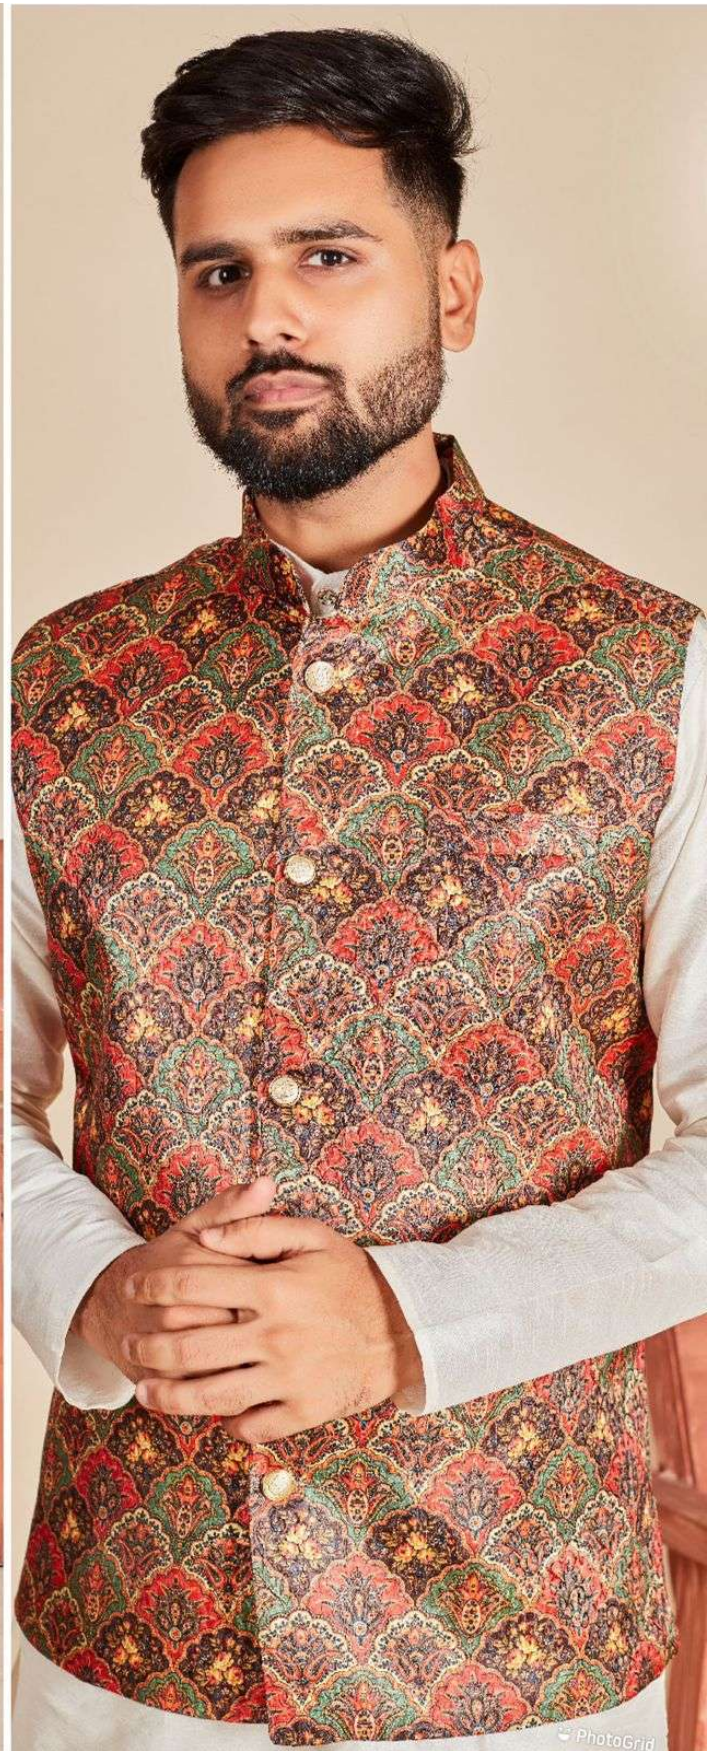

Swagat
Vol 1

	SIZE CHART		IN INCHES	
SIZE	KOTI CHEST	KURTA CHEST	TOP LENGTH	SHOULDER
M	39	41	38	18
L	41	43	39	18.5
XL	43	46	41	19
XXL	45	48	41	19.5

(*KINDLY NOTE KOTI IS BODY FIT, AND KURTA IS LOOSE FIT)