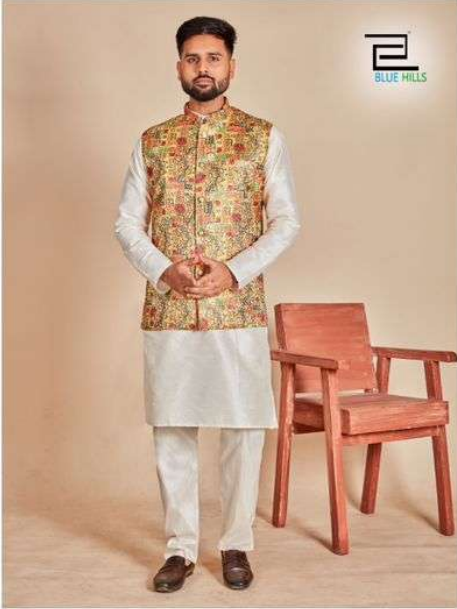

Swagat
Vol 1

	SIZE CHART		IN INCHES	
SIZE	KOTI CHEST	KURTA CHEST	TOP LENGTH	SHOULDER
M	39	41	38	18
L	41	43	39	18.5
XL	43	46	41	19
XXL	45	48	41	19.5

(*KINDLY NOTE KOTI IS BODY FIT, AND KURTA IS LOOSE FIT)