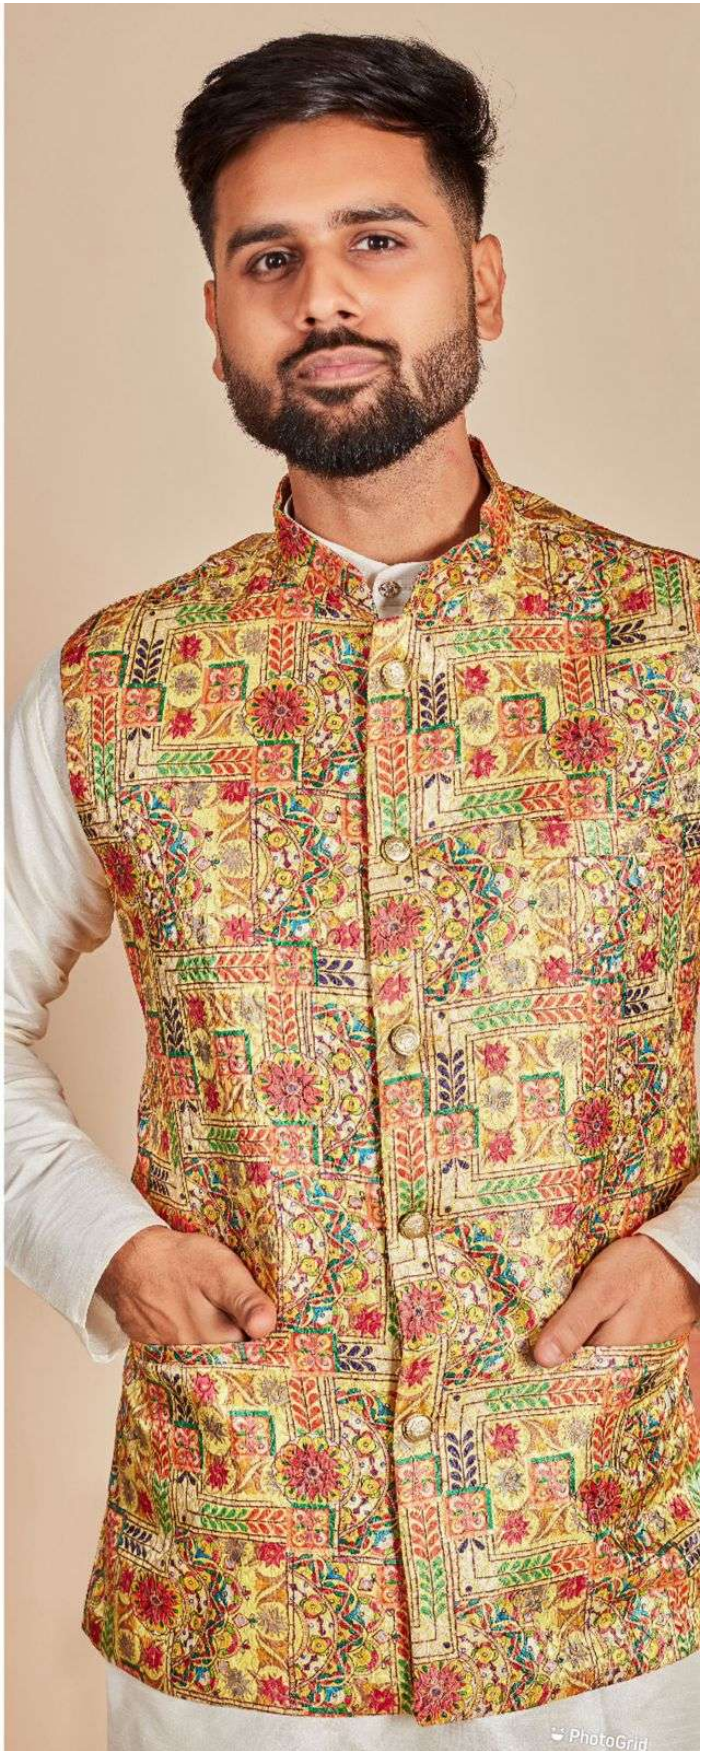

# Swagat Vol 1

	SIZE CHART		IN INCHES	
SIZE	KOTI CHEST	KURTA CHEST	TOP LENGTH	SHOULDER
M	39	41	38	18
L	41	43	39	18.5
XL	43	46	41	19
XXL	45	48	41	19.5

(\*KINDLY NOTE KOTI IS BODY FIT, AND KURTA IS LOOSE FIT)