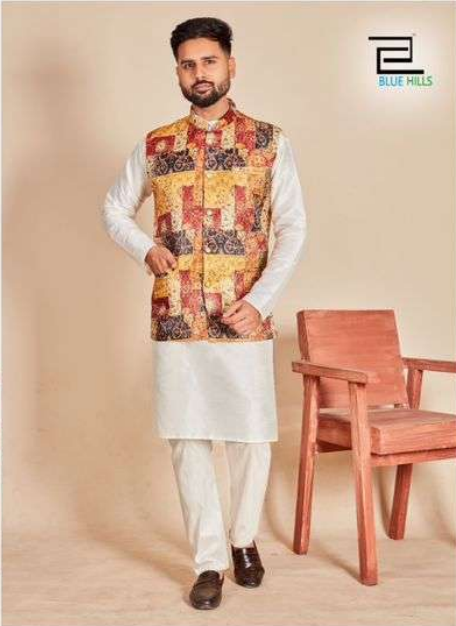

# Swagat Vol 1

	SIZE CHART		IN INCHES	
SIZE	KOTI CHEST	KURTA CHEST	TOP LENGTH	SHOULDER
M	39	41	38	18
L	41	43	39	18.5
XL	43	46	41	19
XXL	45	48	41	19.5

(\*KINDLY NOTE KOTI IS BODY FIT, AND KURTA IS LOOSE FIT)