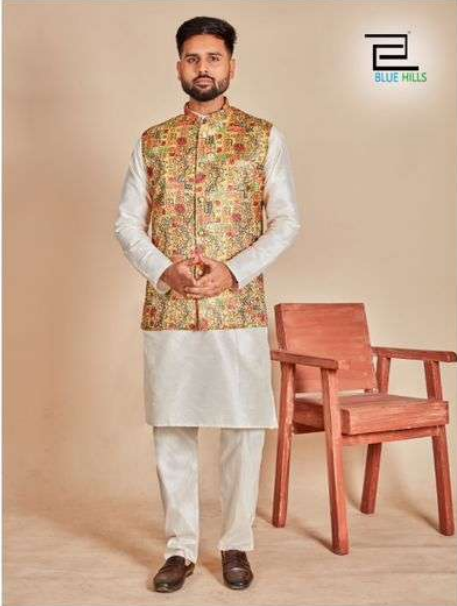

# Swagat Vol 1

	SIZE CHART		IN INCHES	
SIZE	KOTI CHEST	KURTA CHEST	TOP LENGTH	SHOULDER
M	39	41	38	18
L	41	43	39	18.5
XL	43	46	41	19
XXL	45	48	41	19.5

(\*KINDLY NOTE KOTI IS BODY FIT, AND KURTA IS LOOSE FIT)