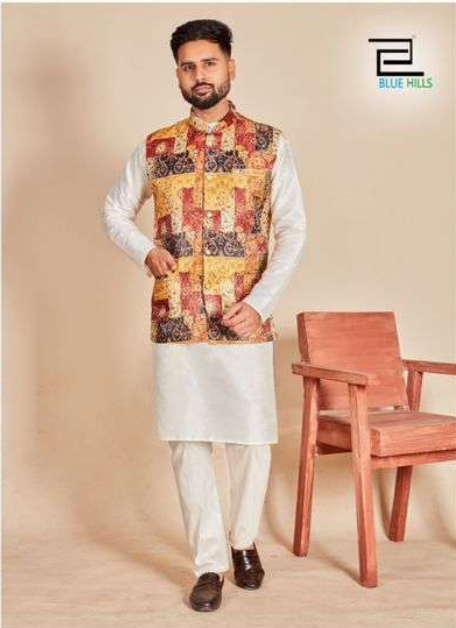

Swagat
Vol 1

	SIZE CHART		IN INCHES	
SIZE	KOTI CHEST	KURTA CHEST	TOP LENGTH	SHOULDER
M	39	41	38	18
L	41	43	39	18.5
XL	43	46	41	19
XXL	45	48	41	19.5

(*KINDLY NOTE KOTI IS BODY FIT, AND KURTA IS LOOSE FIT)