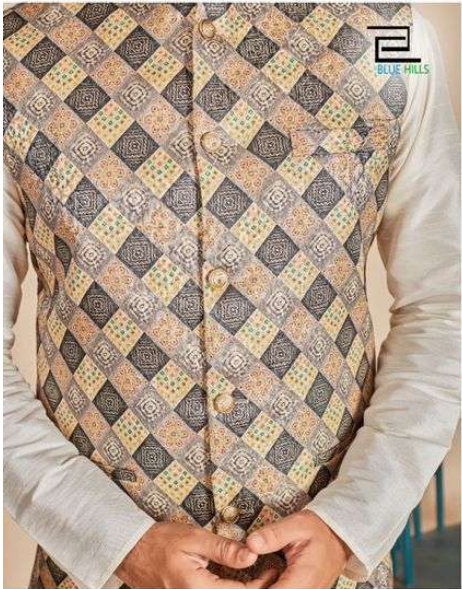

# Swagat Vol 1

	SIZE CHART		IN INCHES	
SIZE	KOTI CHEST	KURTA CHEST	TOP LENGTH	SHOULDER
M	39	41	38	18
L	41	43	39	18.5
XL	43	46	41	19
XXL	45	48	41	19.5

(\*KINDLY NOTE KOTI IS BODY FIT, AND KURTA IS LOOSE FIT)