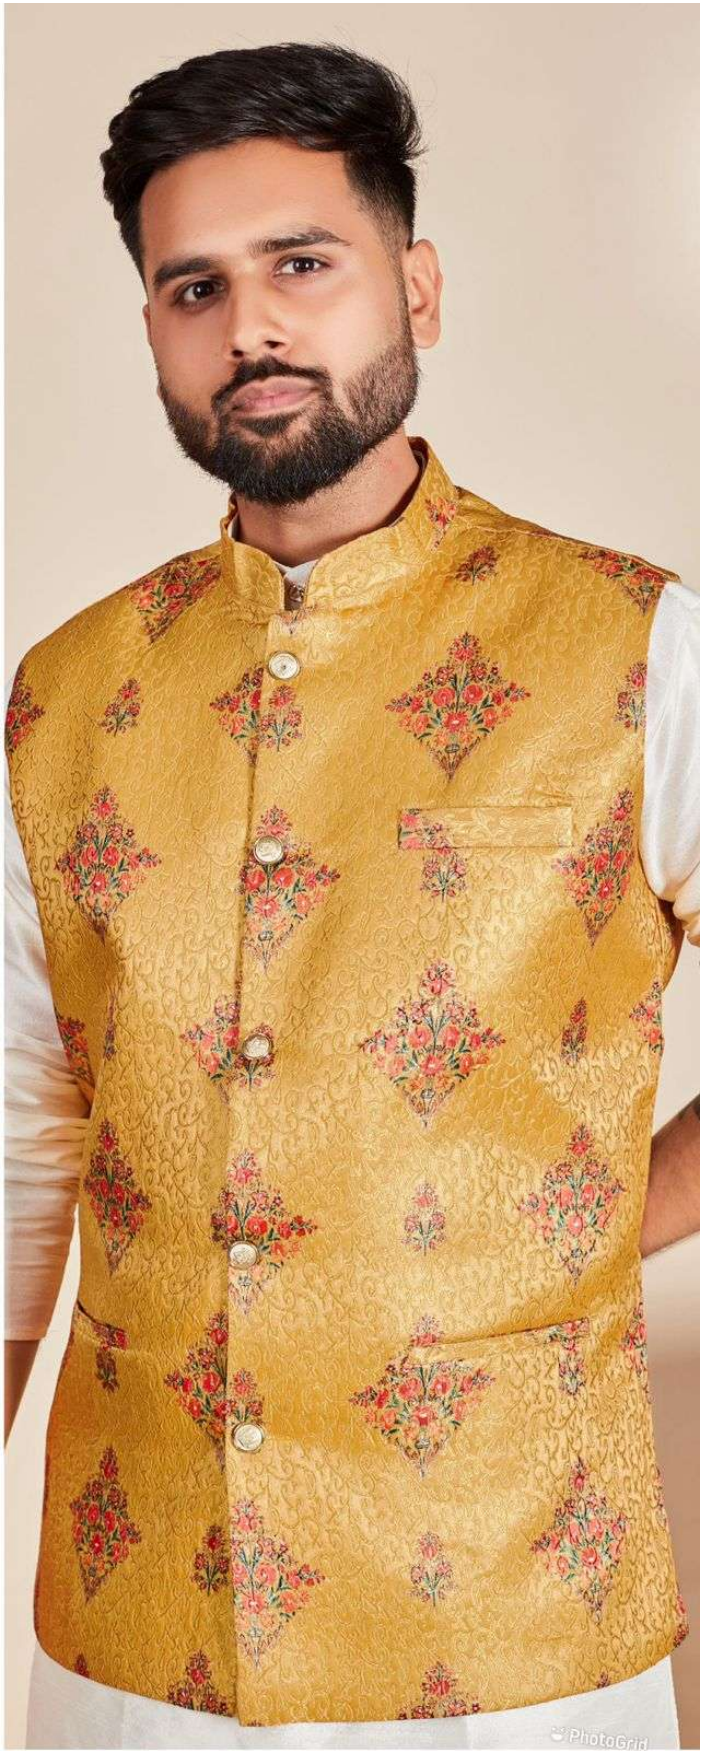

Swagat
Vol 1

	SIZE CHART		IN INCHES	
SIZE	KOTI CHEST	KURTA CHEST	TOP LENGTH	SHOULDER
M	39	41	38	18
L	41	43	39	18.5
XL	43	46	41	19
XXL	45	48	41	19.5

(*KINDLY NOTE KOTI IS BODY FIT, AND KURTA IS LOOSE FIT)