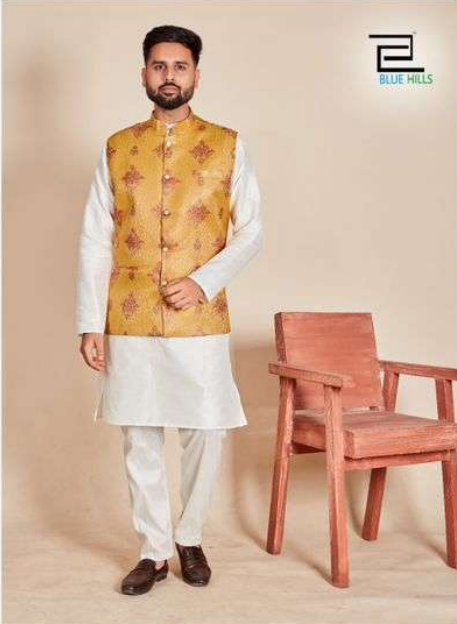

Swagat
Vol 1

	SIZE CHART		IN INCHES	
SIZE	KOTI CHEST	KURTA CHEST	TOP LENGTH	SHOULDER
M	39	41	38	18
L	41	43	39	18.5
XL	43	46	41	19
XXL	45	48	41	19.5

(*KINDLY NOTE KOTI IS BODY FIT, AND KURTA IS LOOSE FIT)