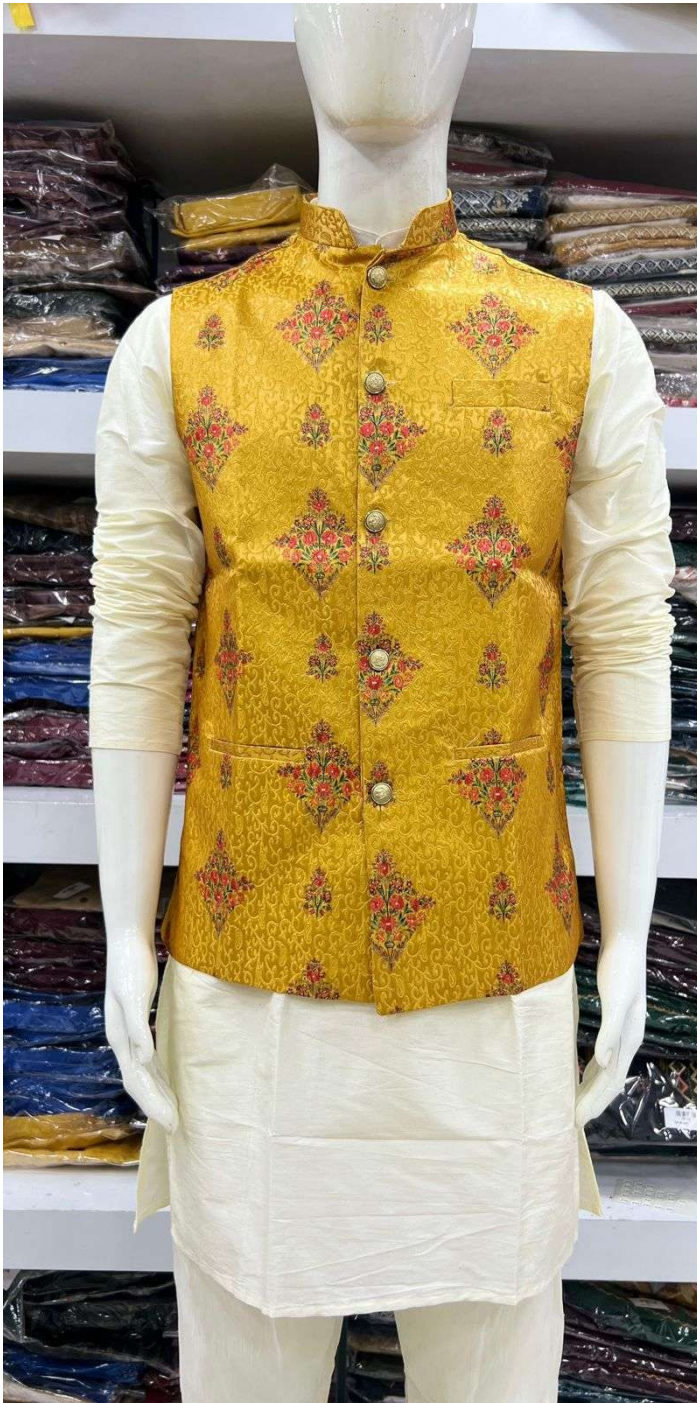

Swagat
Vol 1

	SIZE CHART		IN INCHES	
SIZE	KOTI CHEST	KURTA CHEST	TOP LENGTH	SHOULDER
M	39	41	38	18
L	41	43	39	18.5
XL	43	46	41	19
XXL	45	48	41	19.5

(*KINDLY NOTE KOTI IS BODY FIT, AND KURTA IS LOOSE FIT)