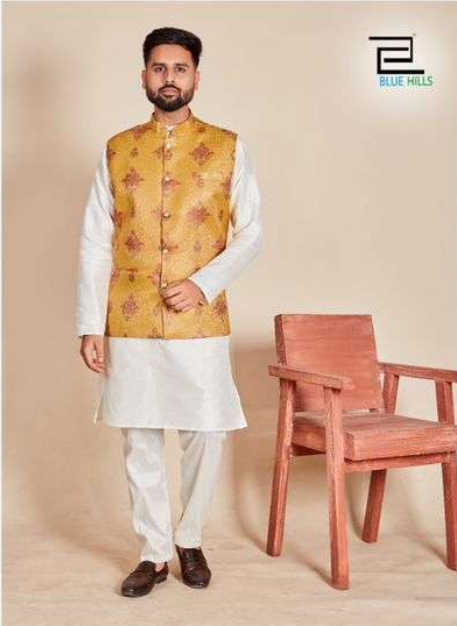

# Swagat Vol 1

	SIZE CHART		IN INCHES	
SIZE	KOTI CHEST	KURTA CHEST	TOP LENGTH	SHOULDER
M	39	41	38	18
L	41	43	39	18.5
XL	43	46	41	19
XXL	45	48	41	19.5

(\*KINDLY NOTE KOTI IS BODY FIT, AND KURTA IS LOOSE FIT)