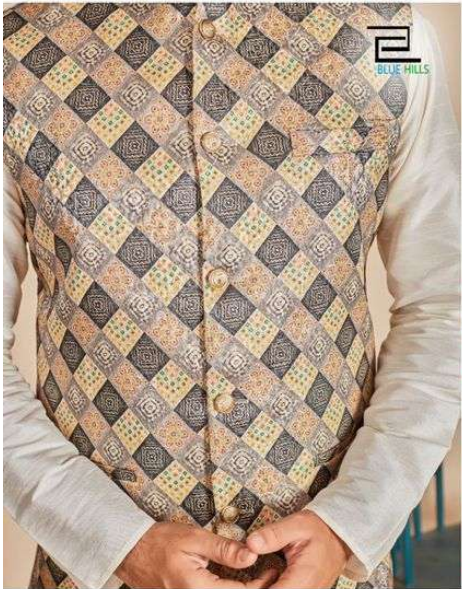

Swagat
Vol 1

	SIZE CHART		IN INCHES	
SIZE	KOTI CHEST	KURTA CHEST	TOP LENGTH	SHOULDER
M	39	41	38	18
L	41	43	39	18.5
XL	43	46	41	19
XXL	45	48	41	19.5

(*KINDLY NOTE KOTI IS BODY FIT, AND KURTA IS LOOSE FIT)