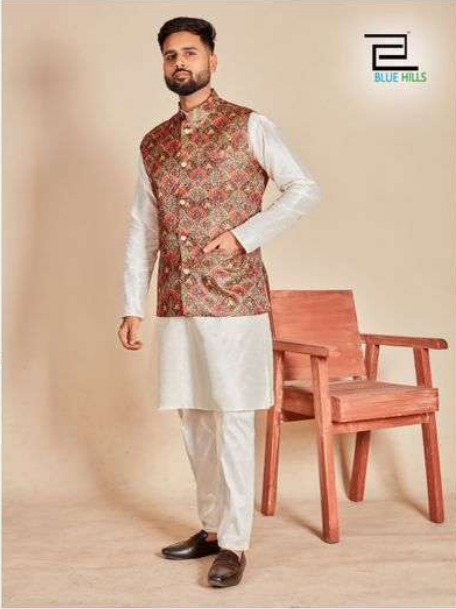

Swagat
Vol 1

	SIZE CHART		IN INCHES	
SIZE	KOTI CHEST	KURTA CHEST	TOP LENGTH	SHOULDER
M	39	41	38	18
L	41	43	39	18.5
XL	43	46	41	19
XXL	45	48	41	19.5

(*KINDLY NOTE KOTI IS BODY FIT, AND KURTA IS LOOSE FIT)