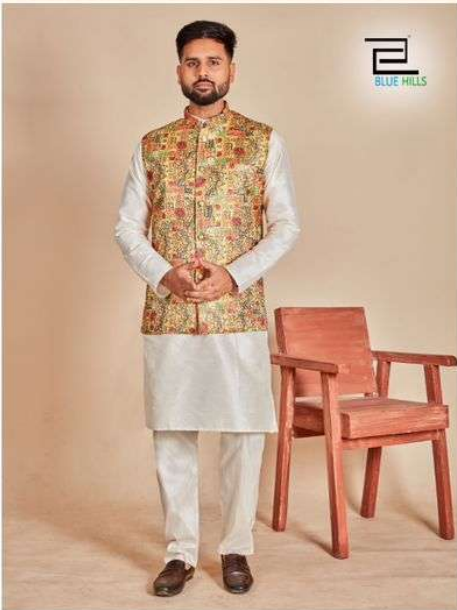

Swagat
Vol 1

	SIZE CHART		IN INCHES	
SIZE	KOTI CHEST	KURTA CHEST	TOP LENGTH	SHOULDER
M	39	41	38	18
L	41	43	39	18.5
XL	43	46	41	19
XXL	45	48	41	19.5

(*KINDLY NOTE KOTI IS BODY FIT, AND KURTA IS LOOSE FIT)