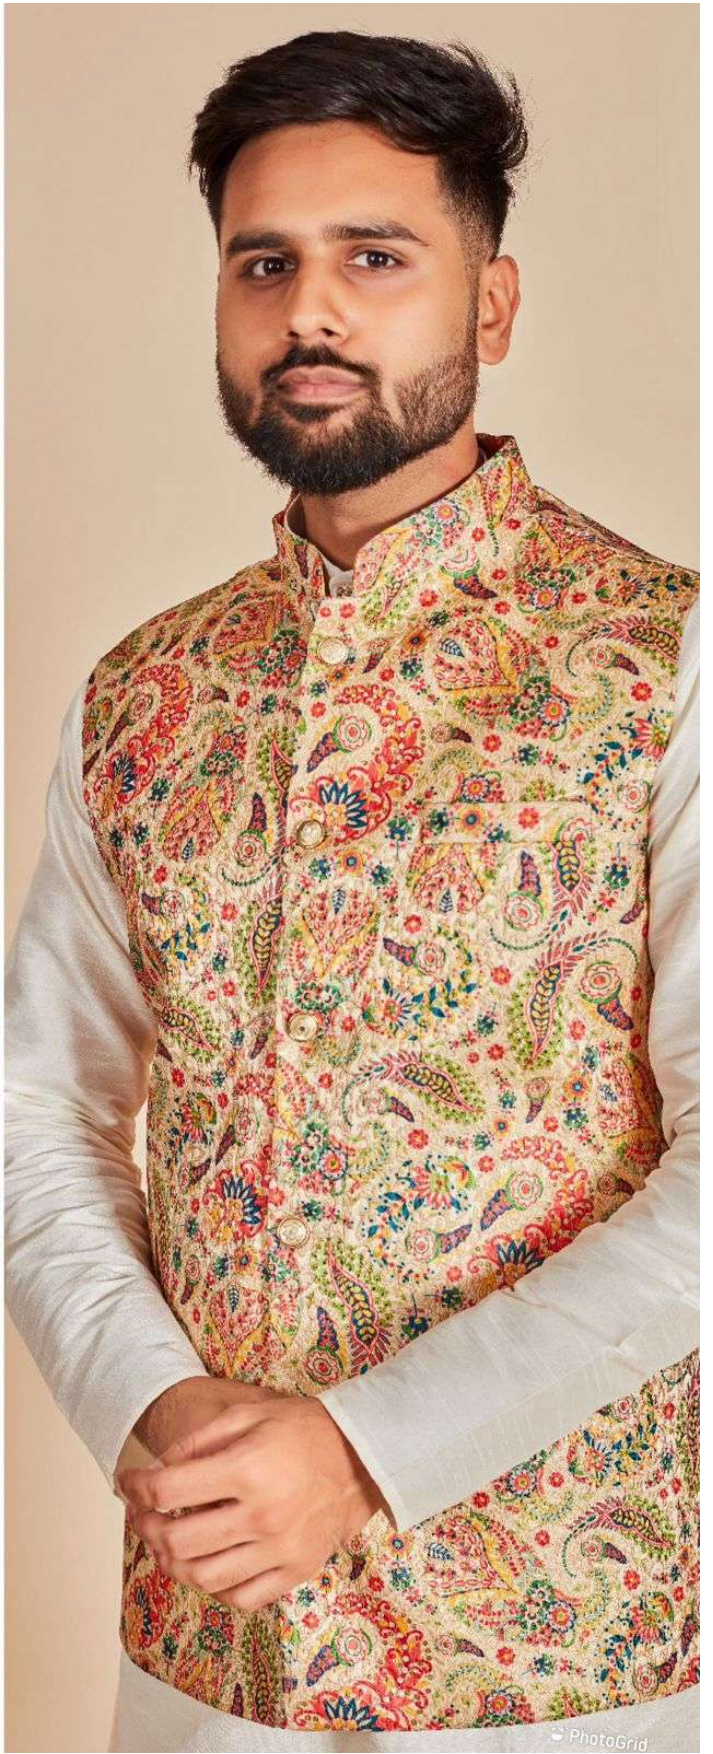

Swagat
Vol 1

	SIZE CHART		IN INCHES	
SIZE	KOTI CHEST	KURTA CHEST	TOP LENGTH	SHOULDER
M	39	41	38	18
L	41	43	39	18.5
XL	43	46	41	19
XXL	45	48	41	19.5

(*KINDLY NOTE KOTI IS BODY FIT, AND KURTA IS LOOSE FIT)