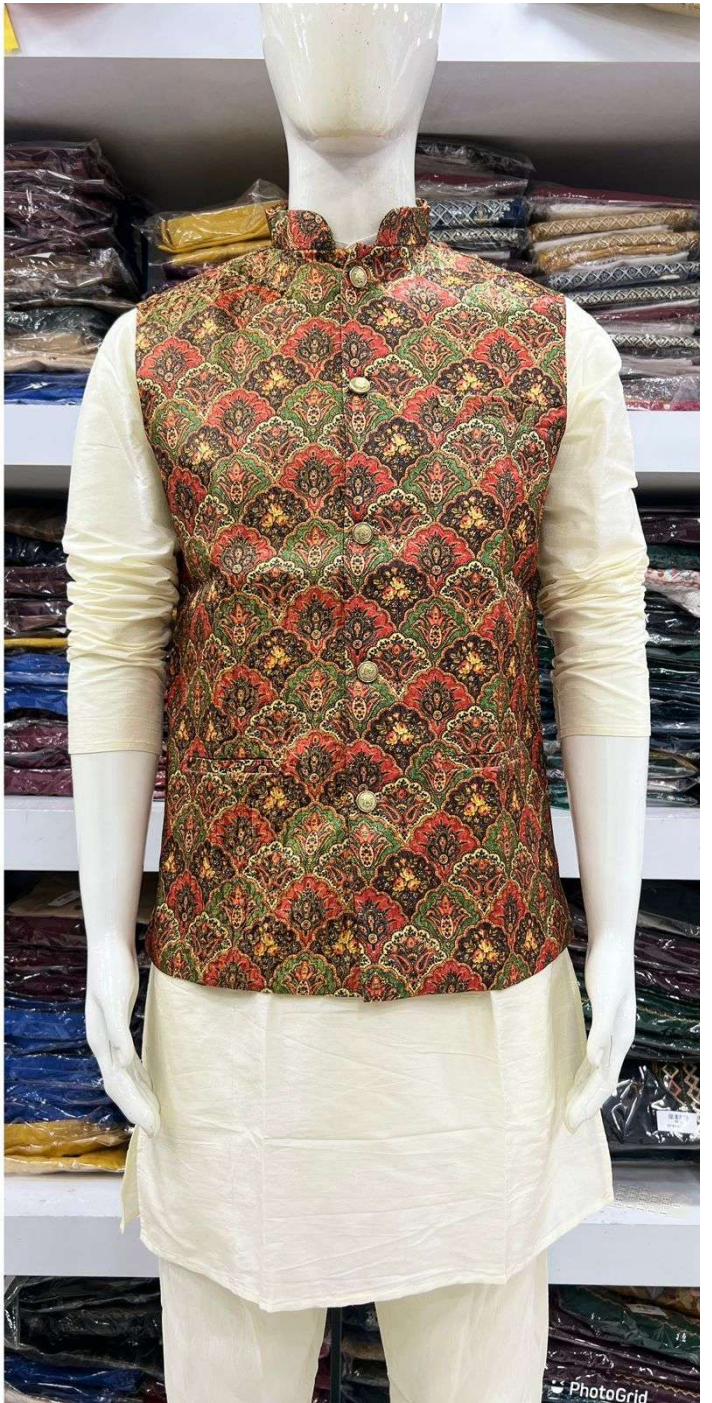

# Swagat Vol 1

	SIZE CHART		IN INCHES	
SIZE	KOTI CHEST	KURTA CHEST	TOP LENGTH	SHOULDER
M	39	41	38	18
L	41	43	39	18.5
XL	43	46	41	19
XXL	45	48	41	19.5

(\*KINDLY NOTE KOTI IS BODY FIT, AND KURTA IS LOOSE FIT)