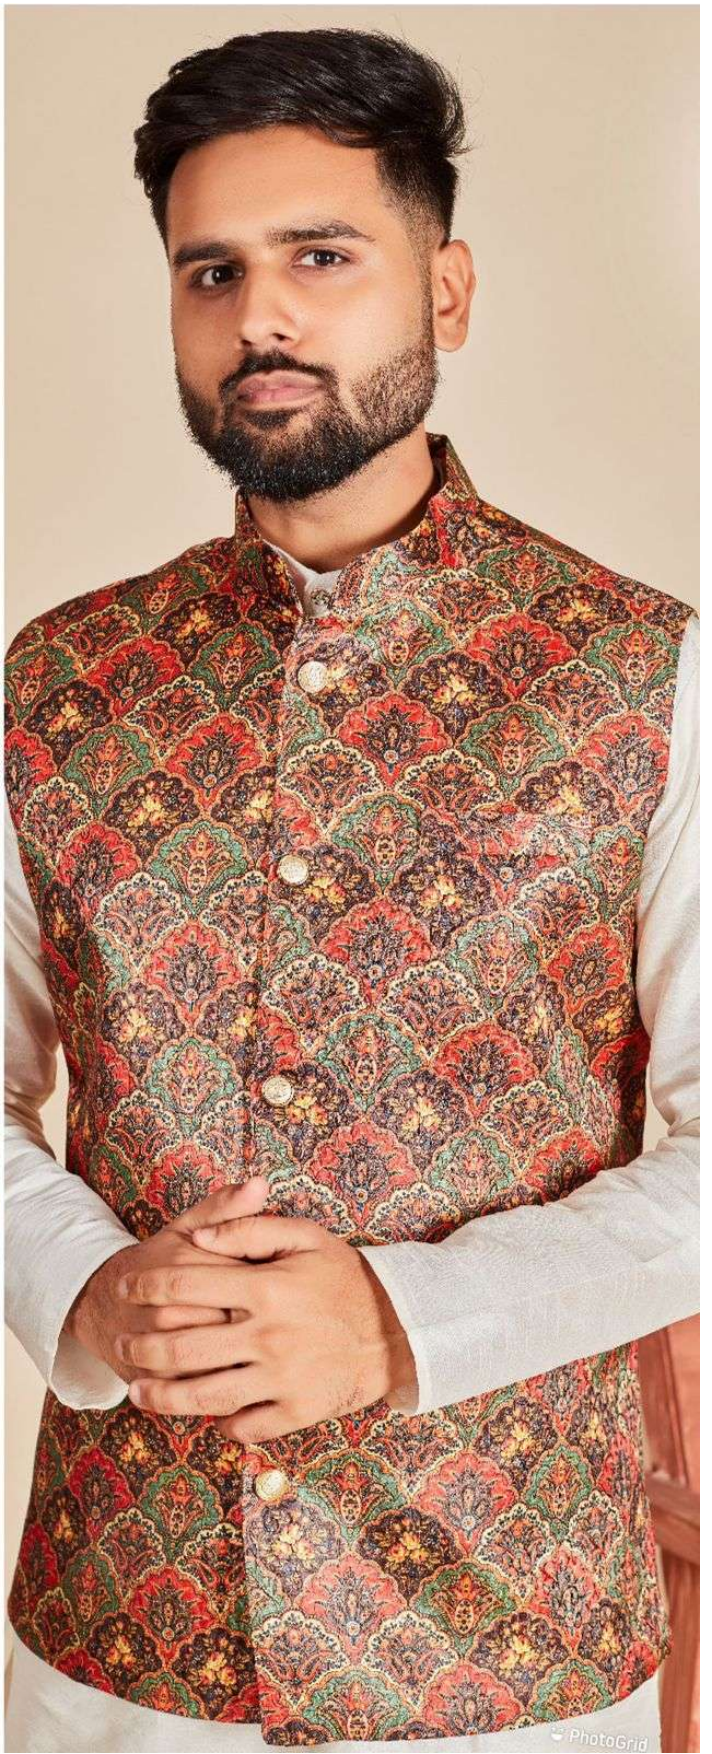

Swagat
Vol 1

	SIZE CHART		IN INCHES	
SIZE	KOTI CHEST	KURTA CHEST	TOP LENGTH	SHOULDER
M	39	41	38	18
L	41	43	39	18.5
XL	43	46	41	19
XXL	45	48	41	19.5

(*KINDLY NOTE KOTI IS BODY FIT, AND KURTA IS LOOSE FIT)