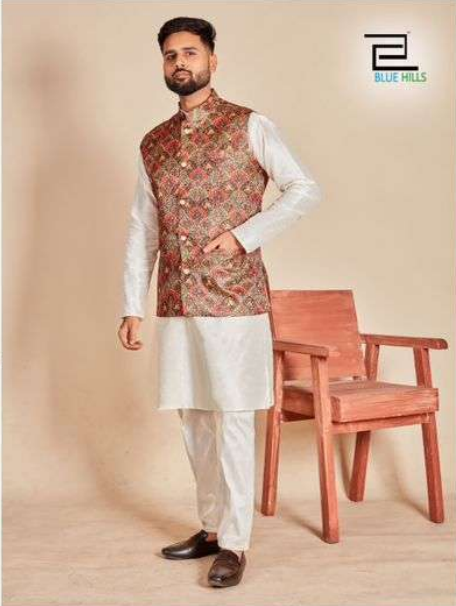

# Swagat Vol 1

	SIZE CHART		IN INCHES	
SIZE	KOTI CHEST	KURTA CHEST	TOP LENGTH	SHOULDER
M	39	41	38	18
L	41	43	39	18.5
XL	43	46	41	19
XXL	45	48	41	19.5

(\*KINDLY NOTE KOTI IS BODY FIT, AND KURTA IS LOOSE FIT)