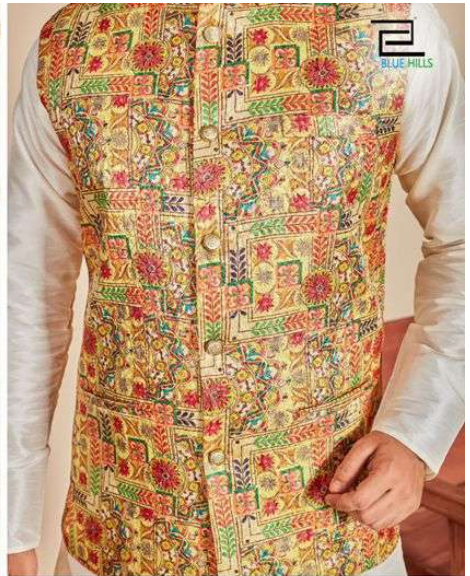

Swagat
Vol 1

	SIZE CHART		IN INCHES	
SIZE	KOTI CHEST	KURTA CHEST	TOP LENGTH	SHOULDER
M	39	41	38	18
L	41	43	39	18.5
XL	43	46	41	19
XXL	45	48	41	19.5

(*KINDLY NOTE KOTI IS BODY FIT, AND KURTA IS LOOSE FIT)