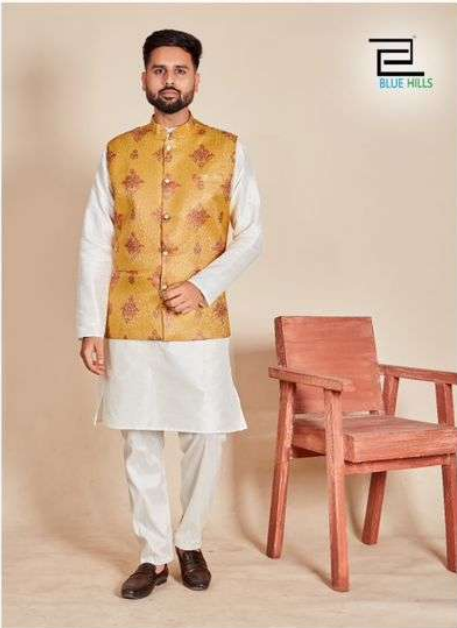

Swagat
Vol 1

	SIZE CHART		IN INCHES	
SIZE	KOTI CHEST	KURTA CHEST	TOP LENGTH	SHOULDER
M	39	41	38	18
L	41	43	39	18.5
XL	43	46	41	19
XXL	45	48	41	19.5

(*KINDLY NOTE KOTI IS BODY FIT, AND KURTA IS LOOSE FIT)