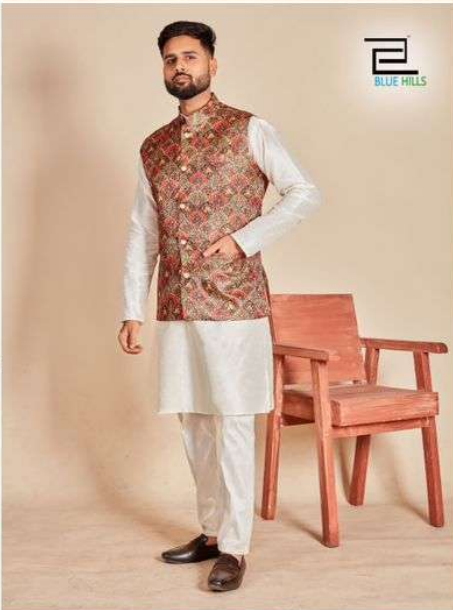

# Swagat Vol 1

	SIZE CHART		IN INCHES	
SIZE	KOTI CHEST	KURTA CHEST	TOP LENGTH	SHOULDER
M	39	41	38	18
L	41	43	39	18.5
XL	43	46	41	19
XXL	45	48	41	19.5

(\*KINDLY NOTE KOTI IS BODY FIT, AND KURTA IS LOOSE FIT)