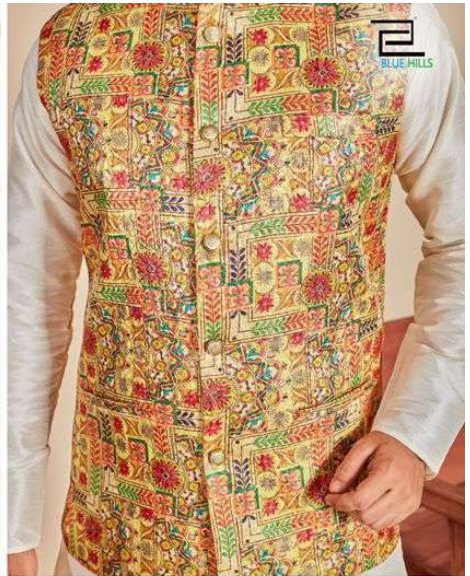

# Swagat Vol 1

	SIZE CHART		IN INCHES	
SIZE	KOTI CHEST	KURTA CHEST	TOP LENGTH	SHOULDER
M	39	41	38	18
L	41	43	39	18.5
XL	43	46	41	19
XXL	45	48	41	19.5

(\*KINDLY NOTE KOTI IS BODY FIT, AND KURTA IS LOOSE FIT)