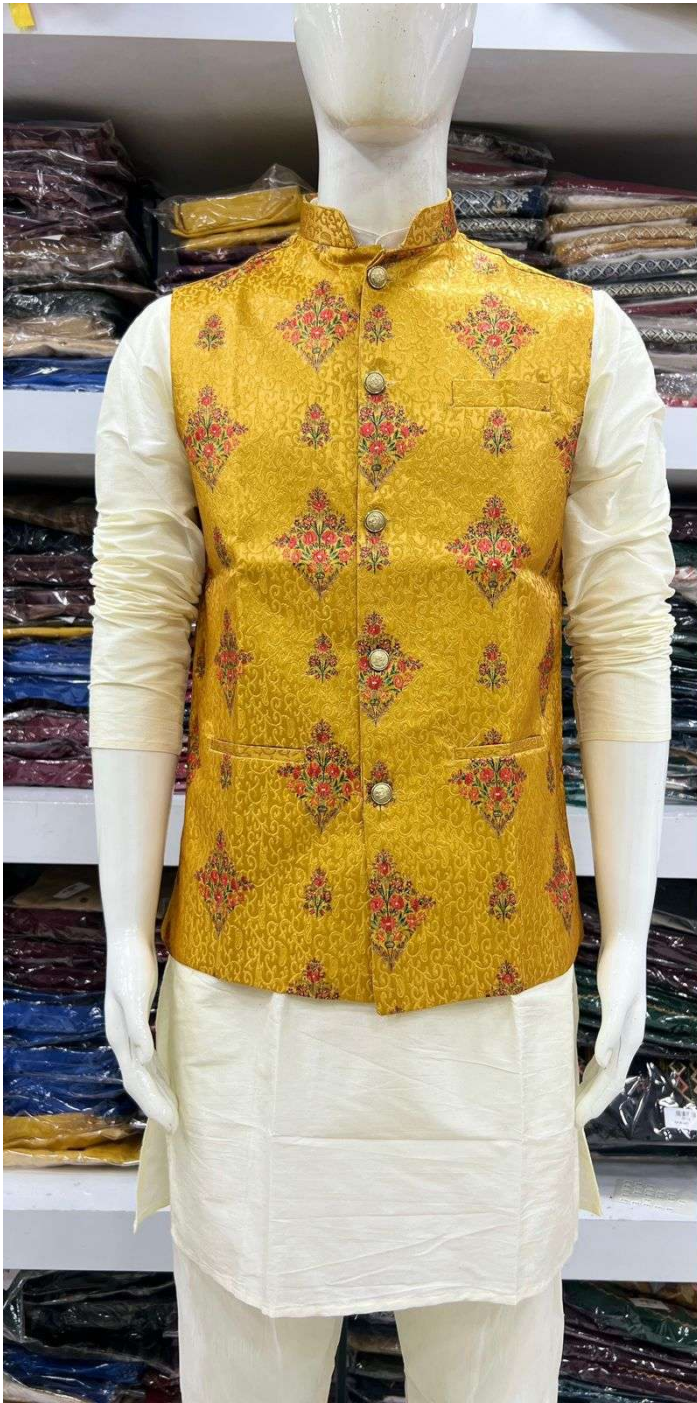

# Swagat Vol 1

	SIZE CHART		IN INCHES	
SIZE	KOTI CHEST	KURTA CHEST	TOP LENGTH	SHOULDER
M	39	41	38	18
L	41	43	39	18.5
XL	43	46	41	19
XXL	45	48	41	19.5

(\*KINDLY NOTE KOTI IS BODY FIT, AND KURTA IS LOOSE FIT)