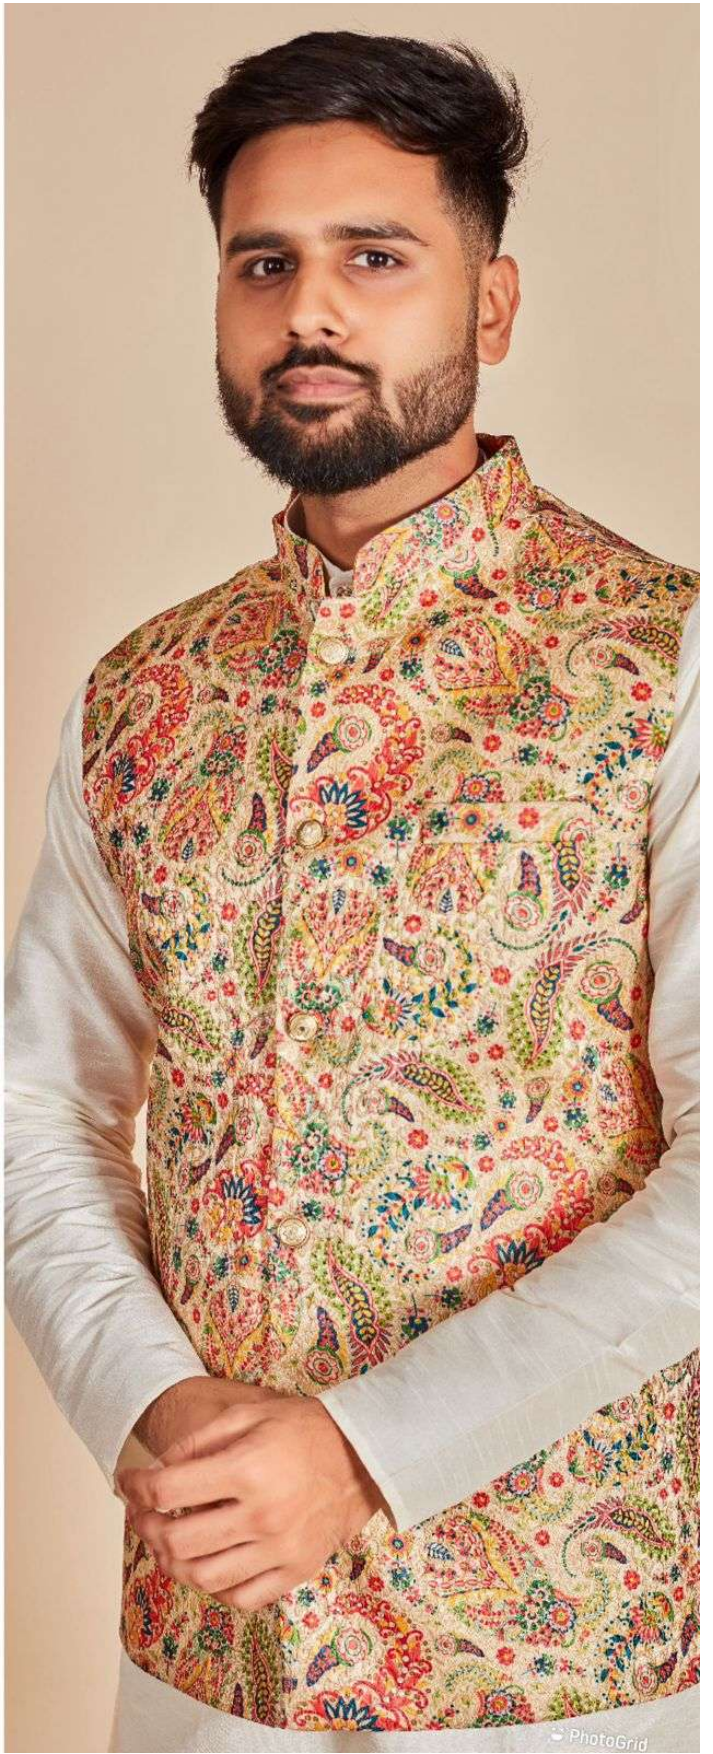

# Swagat Vol 1

	SIZE CHART		IN INCHES	
SIZE	KOTI CHEST	KURTA CHEST	TOP LENGTH	SHOULDER
M	39	41	38	18
L	41	43	39	18.5
XL	43	46	41	19
XXL	45	48	41	19.5

(\*KINDLY NOTE KOTI IS BODY FIT, AND KURTA IS LOOSE FIT)