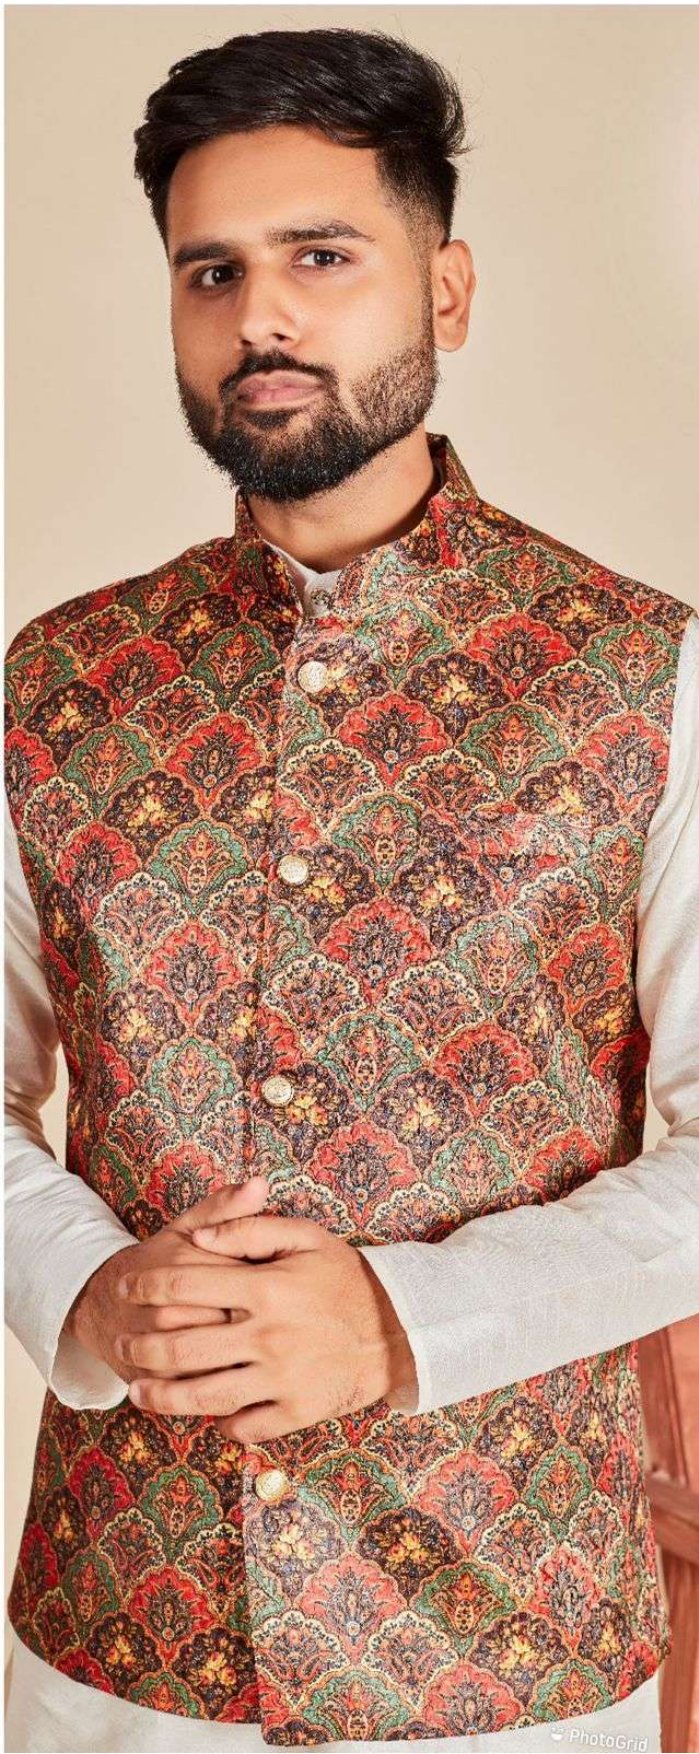

# Swagat Vol 1

	SIZE CHART		IN INCHES	
SIZE	KOTI CHEST	KURTA CHEST	TOP LENGTH	SHOULDER
M	39	41	38	18
L	41	43	39	18.5
XL	43	46	41	19
XXL	45	48	41	19.5

(\*KINDLY NOTE KOTI IS BODY FIT, AND KURTA IS LOOSE FIT)