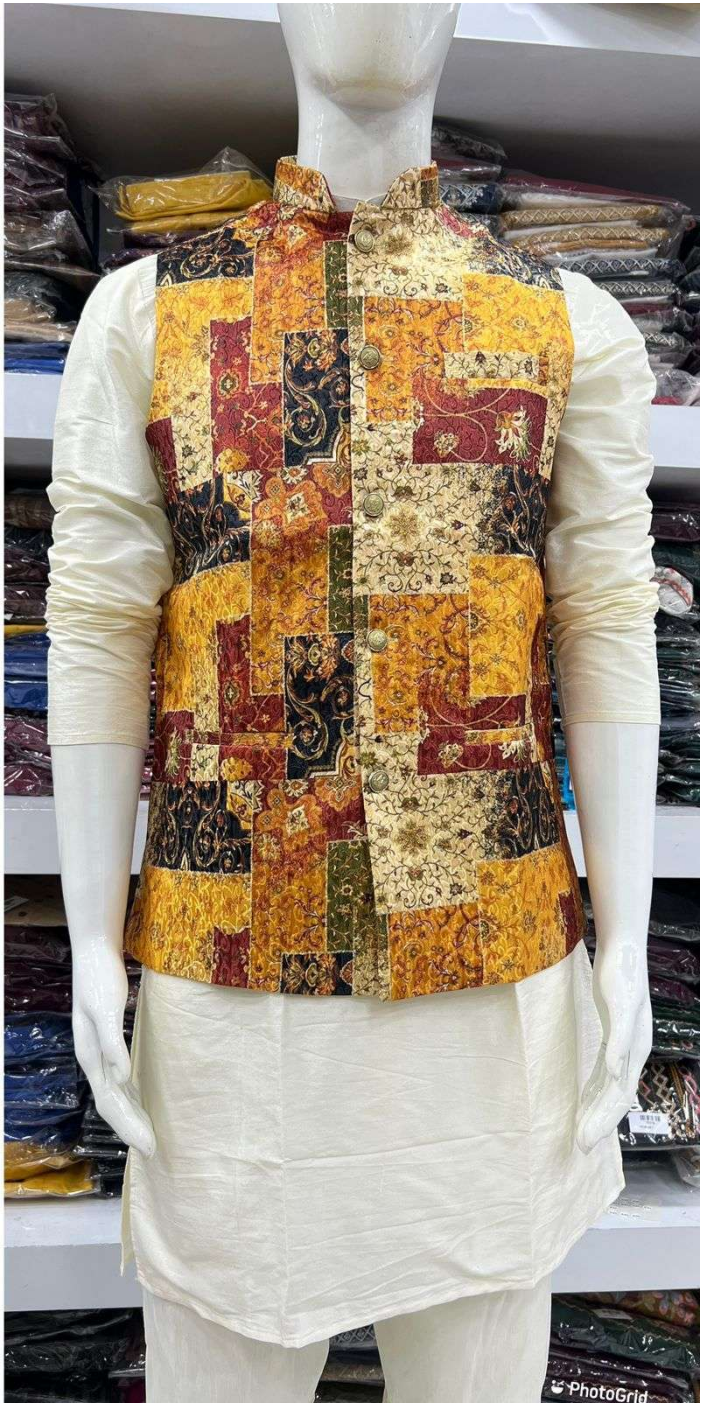

Swagat
Vol 1

	SIZE CHART		IN INCHES	
SIZE	KOTI CHEST	KURTA CHEST	TOP LENGTH	SHOULDER
M	39	41	38	18
L	41	43	39	18.5
XL	43	46	41	19
XXL	45	48	41	19.5

(*KINDLY NOTE KOTI IS BODY FIT, AND KURTA IS LOOSE FIT)