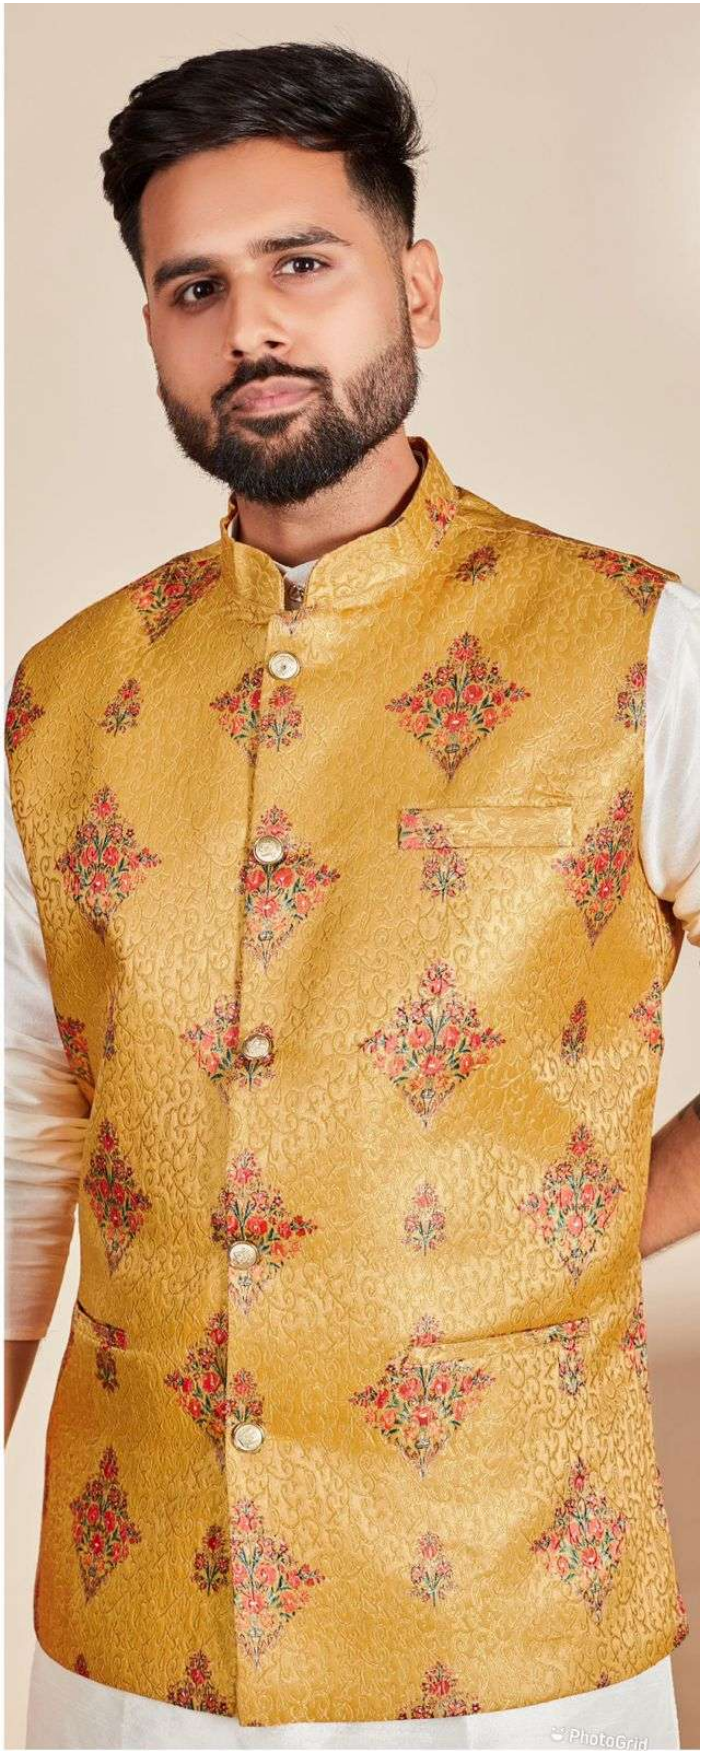

Swagat
Vol 1

	SIZE CHART		IN INCHES	
SIZE	KOTI CHEST	KURTA CHEST	TOP LENGTH	SHOULDER
M	39	41	38	18
L	41	43	39	18.5
XL	43	46	41	19
XXL	45	48	41	19.5

(*KINDLY NOTE KOTI IS BODY FIT, AND KURTA IS LOOSE FIT)