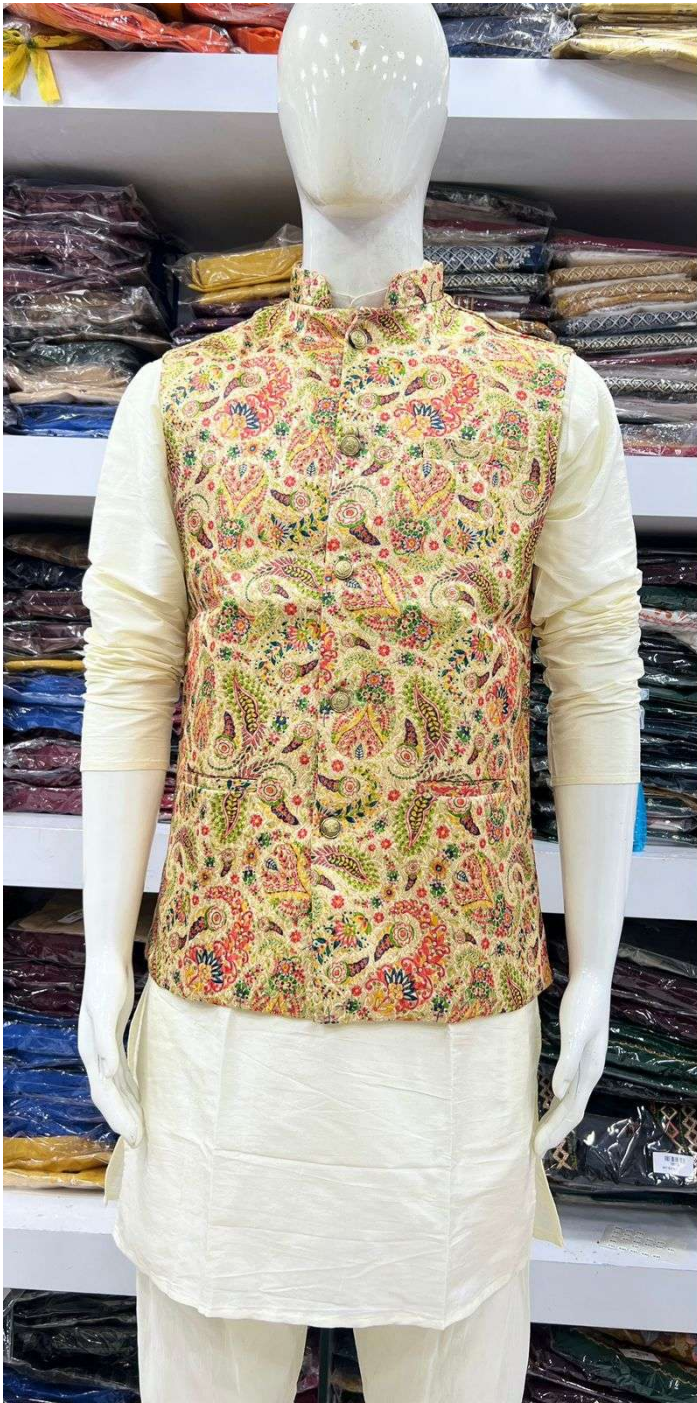

# Swagat Vol 1

	SIZE CHART		IN INCHES	
SIZE	KOTI CHEST	KURTA CHEST	TOP LENGTH	SHOULDER
M	39	41	38	18
L	41	43	39	18.5
XL	43	46	41	19
XXL	45	48	41	19.5

(\*KINDLY NOTE KOTI IS BODY FIT, AND KURTA IS LOOSE FIT)