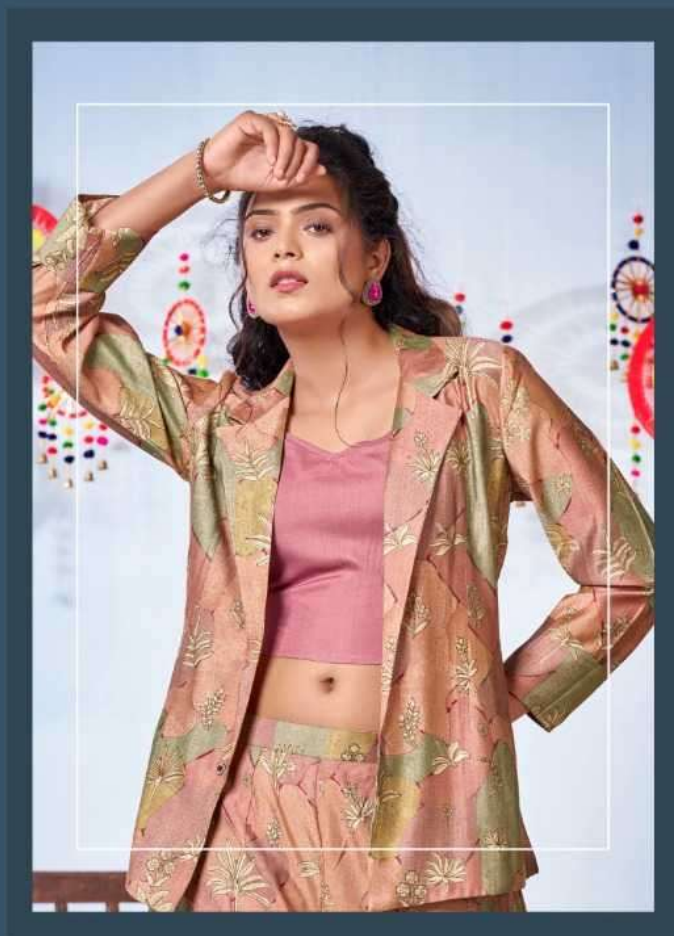

Always No.1

A PRODUCT BY

Gipson[®]

Alexa
(CORDSET)

Ethnic edge
COCKTAIL GLAMOUR GETS AN

1002-D

Always No.1

A PRODUCT BY

Gipson[®]

Alexa
(CORDSET)

Always No.1

A PRODUCT BY **Gipson**[®]

D.NO.1002-A TO 1002-D

TOP :- PURE CHANDERI DENTING FOIL PRINT.

BOTTOM :- PURE CHANDERI DENTING FOIL PRINT.

TUBE :- PURE REYON DYED.

YOU CAN'T ESCAPE *Go floral* HOW YOU WANT TO

1002-A

The right attitude and dignify you look with graceful ethnicity and enchanting femininity .

BRILLIANT HUES & LUSTROUS *Season*

The right attitude and dignity you look with graceful ethnicity and enchanting femininity.