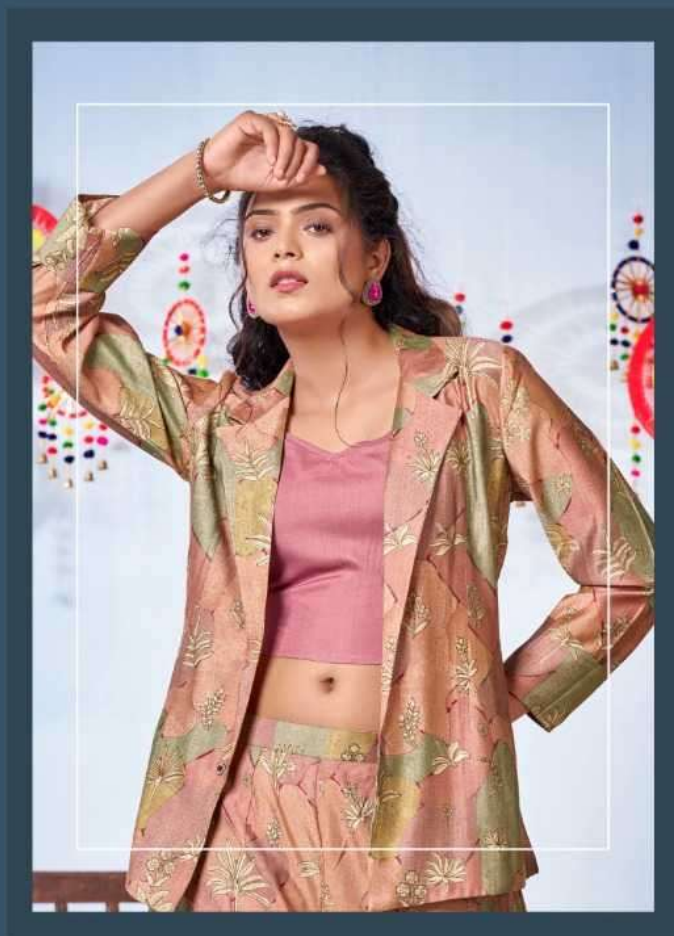

Always No.1

A PRODUCT BY

Gipson[®]

Alexa
(CORDSET)

Ethnic edge
COCKTAIL GLAMOUR GETS AN

1002-D

Always No.1

A PRODUCT BY

Gipson[®]

Alexa
(CORDSET)

Always No.1

A PRODUCT BY **Gipson**[®]

D.NO.1002-A TO 1002-D

TOP :- PURE CHANDERI DENTING FOIL PRINT.

BOTTOM :- PURE CHANDERI DENTING FOIL PRINT.

TUBE :- PURE REYON DYED.

YOU CAN'T ESCAPE *Go floral* HOW YOU WANT TO

1002-A

The right attitude and dignify you look with graceful ethnicity and enchanting femininity .

BRILLIANT HUES & LUSTROUS *Season*

The right attitude and dignity you look with graceful ethnicity and enchanting femininity. 1002-B