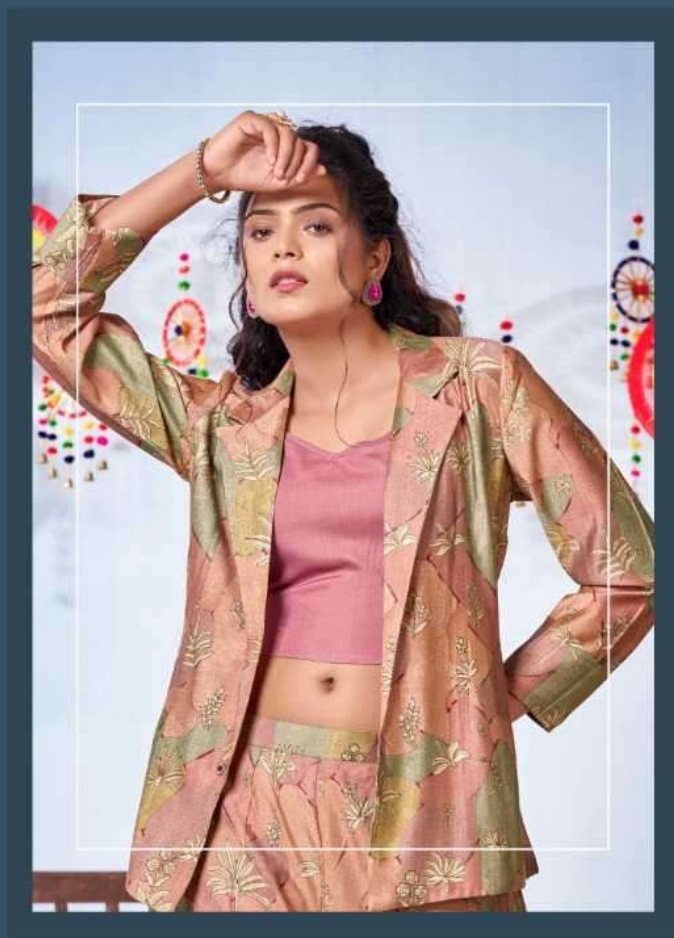

Always No.1

A PRODUCT BY

Gipson[®]

Alexa
(CORDSET)

Ethnic edge
COCKTAIL GLAMOUR GETS AN

1002-D

Always No.1

A PRODUCT BY

Gipson[®]

Alexa
(CORDSET)

Always No.1

A PRODUCT BY **Gipson**[®]

D.NO.1002-A TO 1002-D

TOP :- PURE CHANDERI DENTING FOIL PRINT.

BOTTOM :- PURE CHANDERI DENTING FOIL PRINT.

TUBE :- PURE REYON DYED.

YOU CAN'T ESCAPE *Go floral* HOW YOU WANT TO

1002-A

The right attitude and dignify you look with graceful ethnicity and enchanting femininity .

BRILLIANT HUES & LUSTROUS *Season*

The right attitude and dignity you look with graceful ethnicity and enchanting femininity. 1002-B