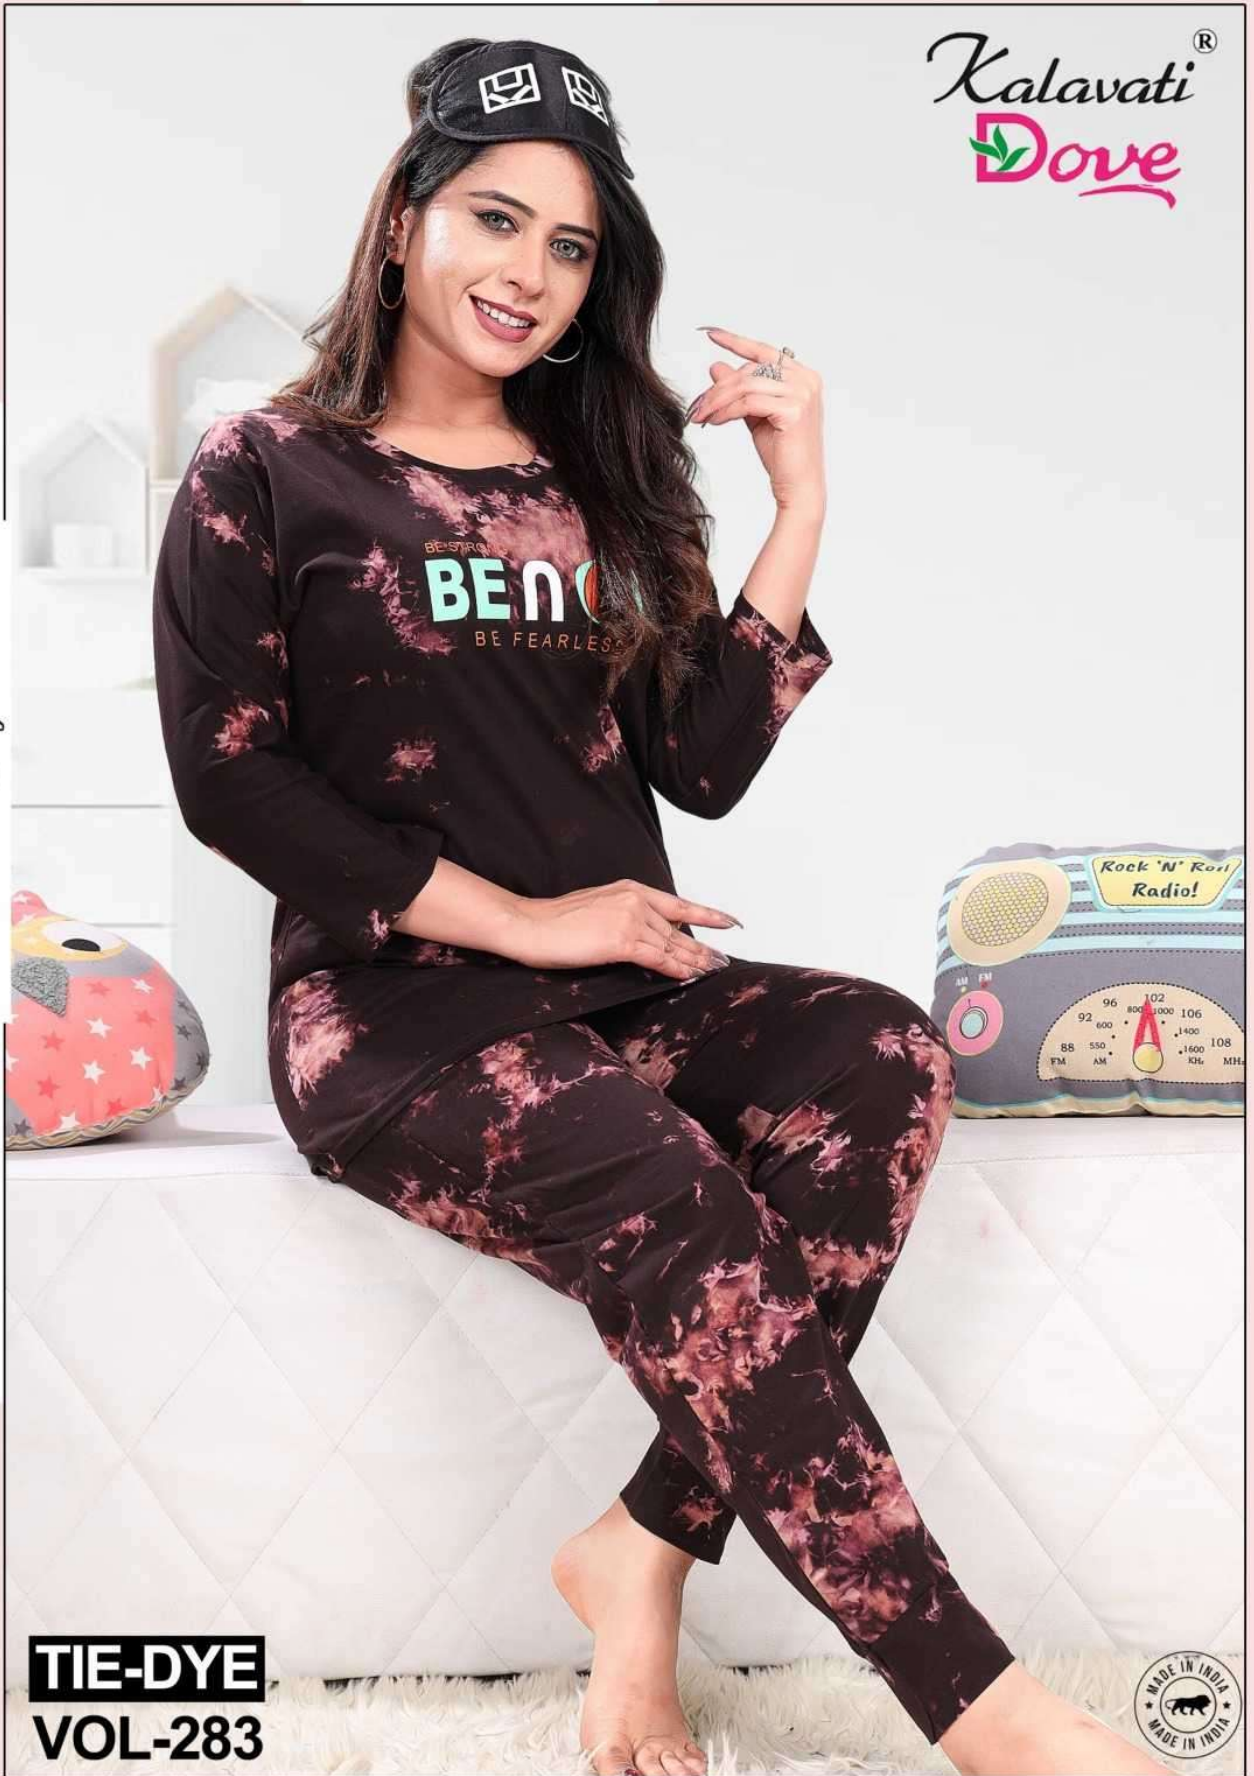

Premium Lounge Wear

Kalavati®
Dove

Premium Lounge Wear

TIE-DYE
VOL-283

Premium Lounge Wear

Premium Lounge Wear

Premium Lounge Wear

Premium Lounge Wear