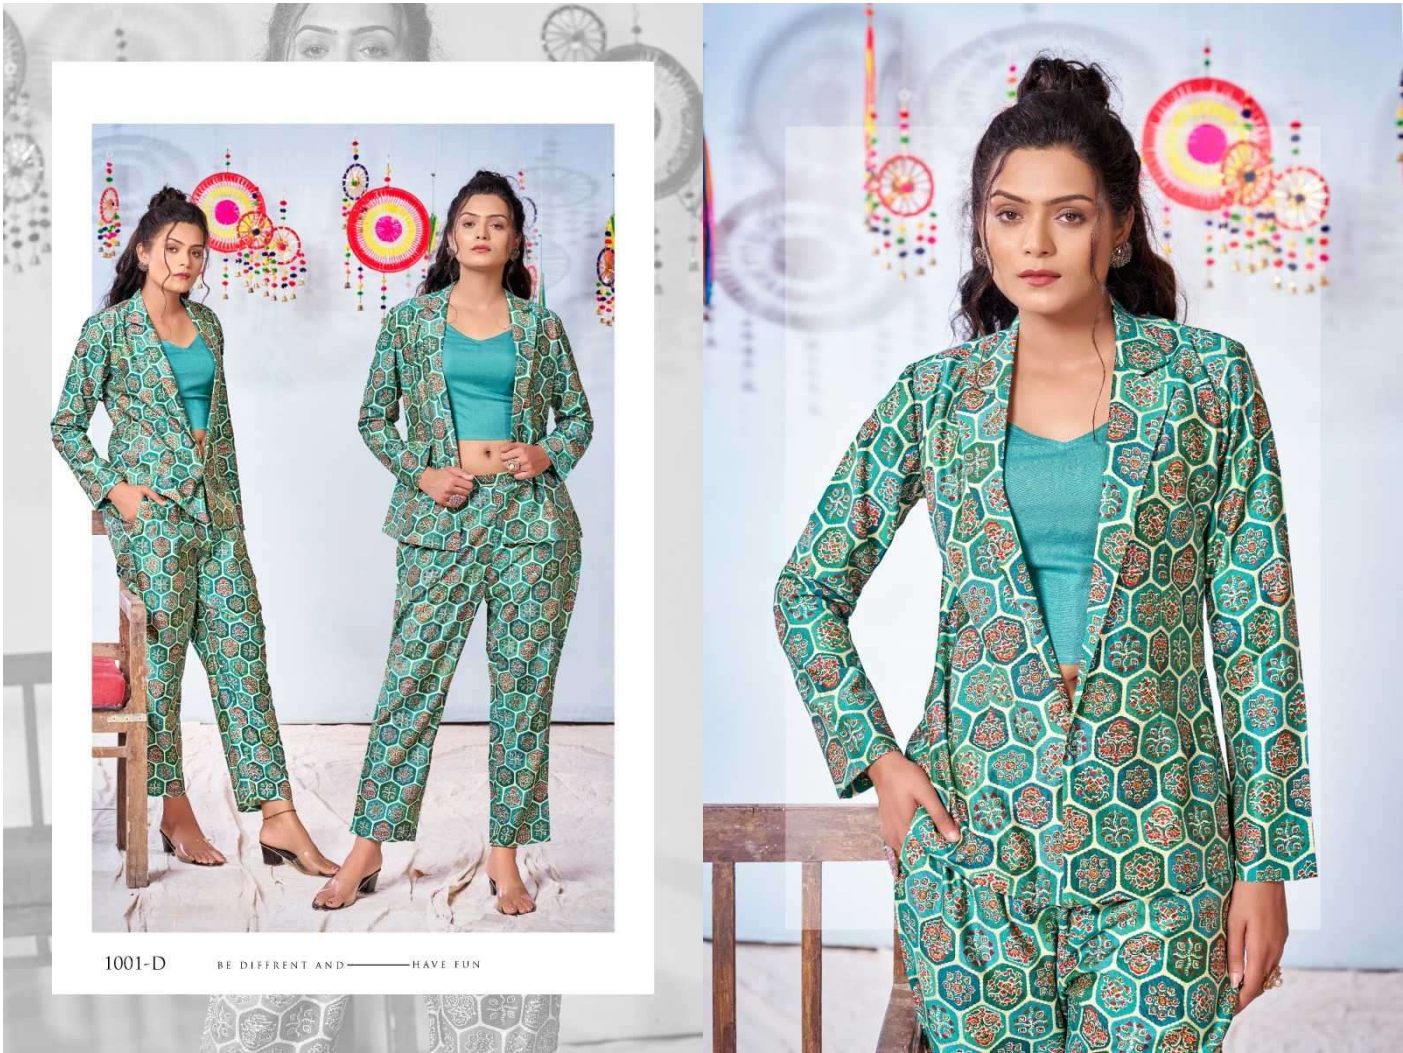

Always No.1

A PRODUCT BY **Gipson®**

D.NO.1001-A To 1001-D

TOP :- PURE CHANDERI DENTING FOIL PRINT.

BOTTOM :- PURE CHANDERI DENTING FOIL PRINT.

TUBE :- PURE REYON DYED.

1001-D

BE DIFFERENT AND HAVE FUN