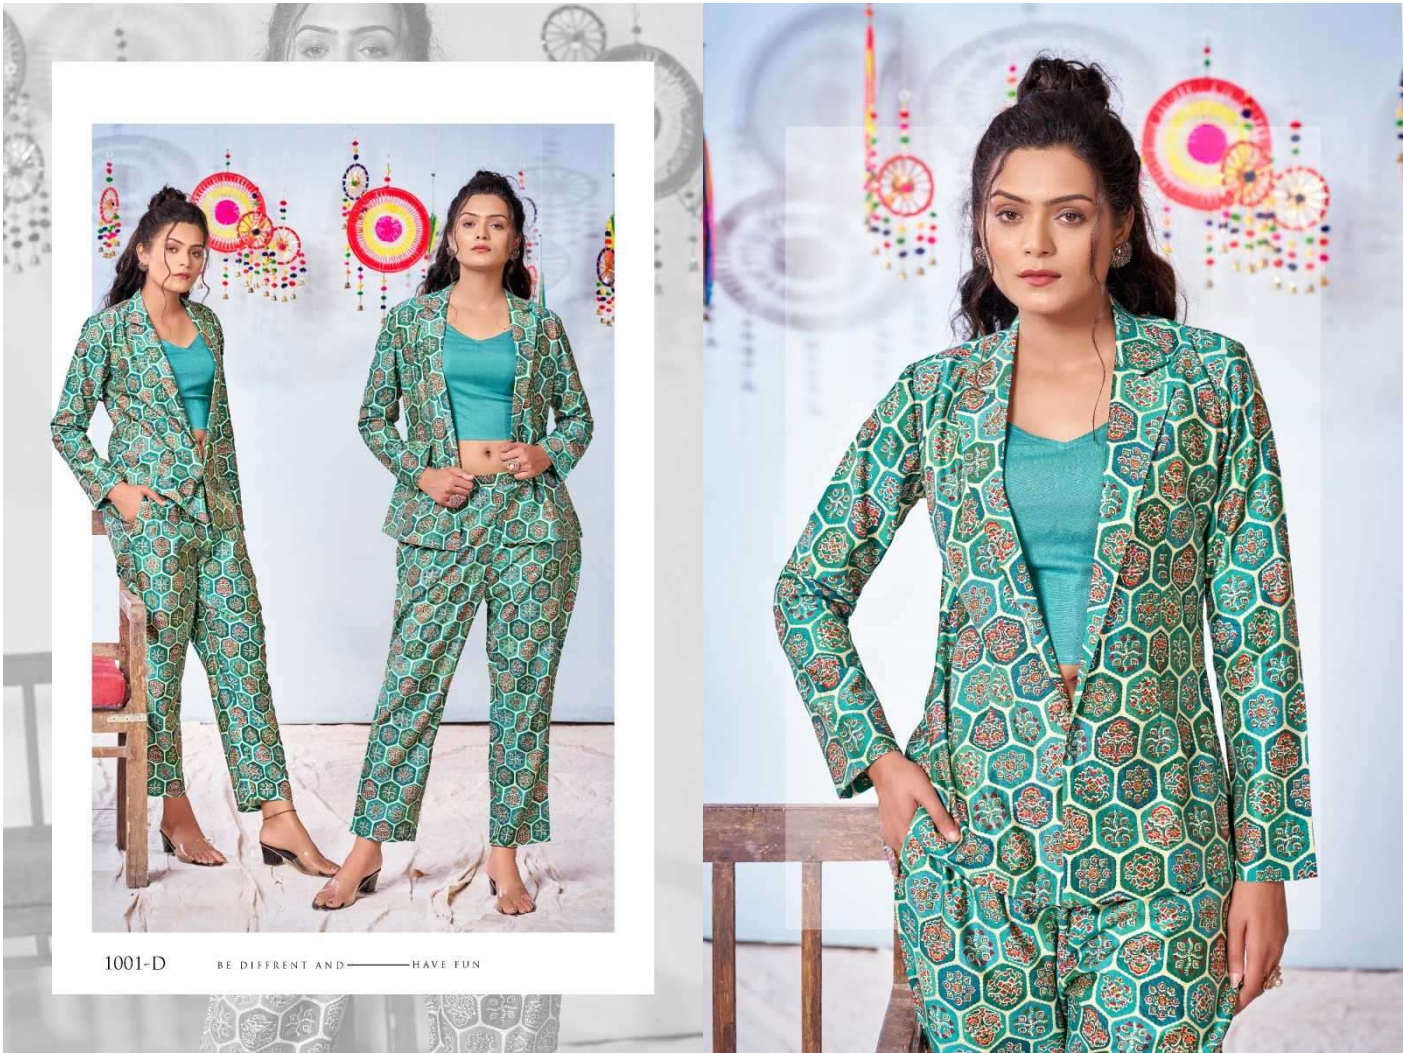

Always No.1

A PRODUCT BY **Gipson**[®]

D.NO.1001-A To 1001-D

TOP :- PURE CHANDERI DENTING FOIL PRINT.

BOTTOM :- PURE CHANDERI DENTING FOIL PRINT.

TUBE :- PURE REYON DYED.

1001-D

BE DIFFERENT AND HAVE FUN