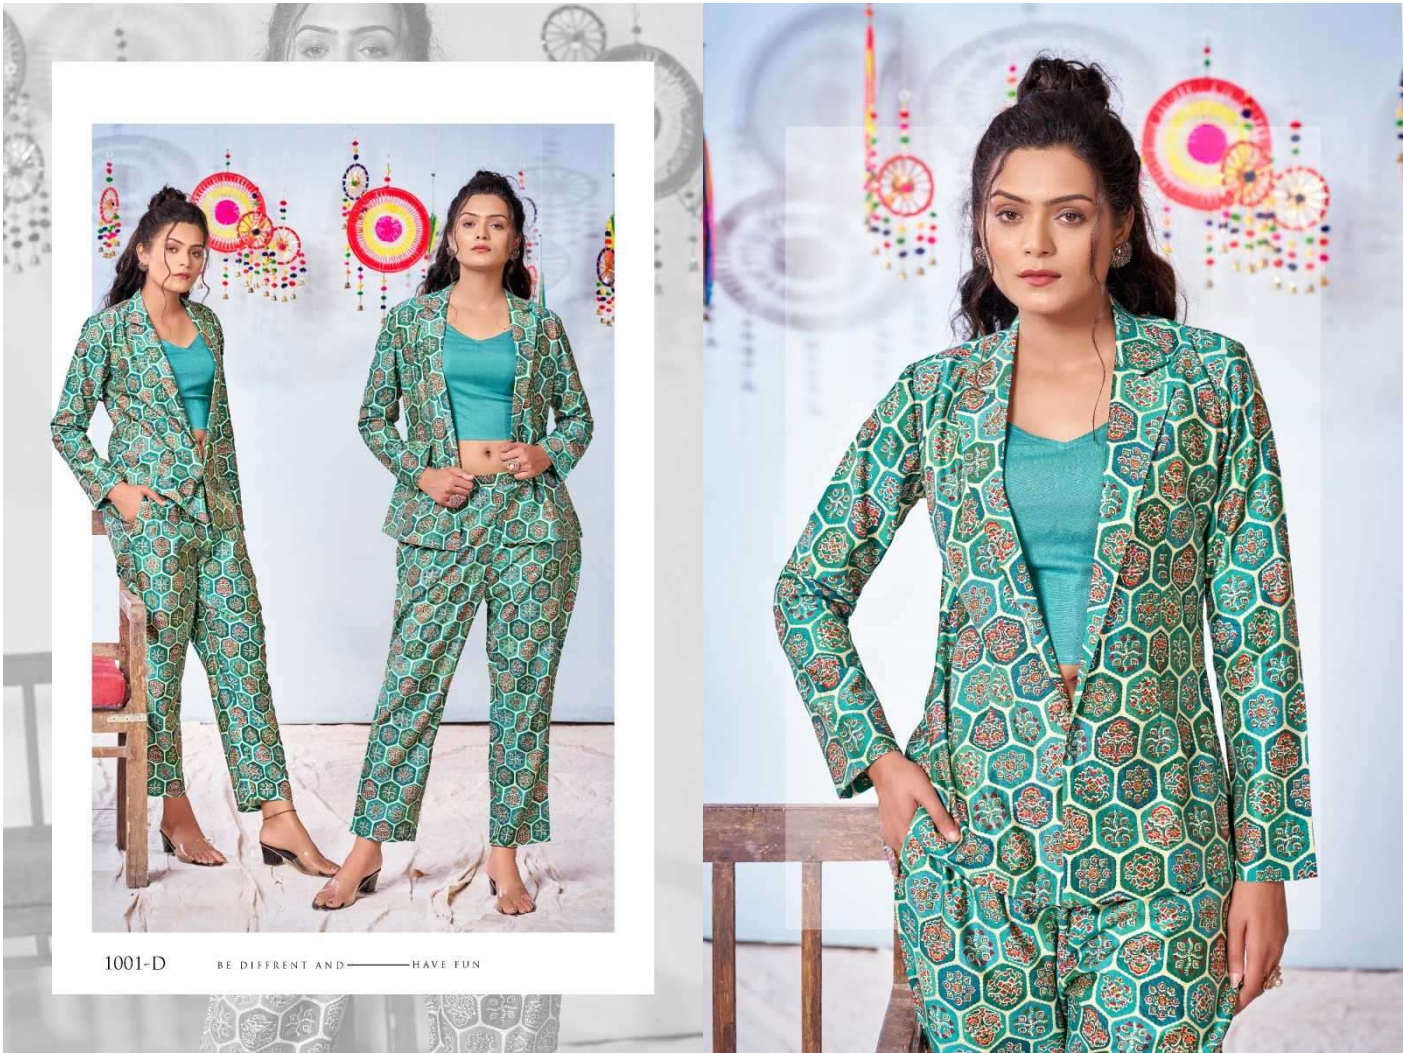

Always No.1

A PRODUCT BY **Gipson**[®]

D.NO.1001-A To 1001-D

TOP :- PURE CHANDERI DENTING FOIL PRINT.

BOTTOM :- PURE CHANDERI DENTING FOIL PRINT.

TUBE :- PURE REYON DYED.

1001-D

BE DIFFERENT AND ————— HAVE FUN