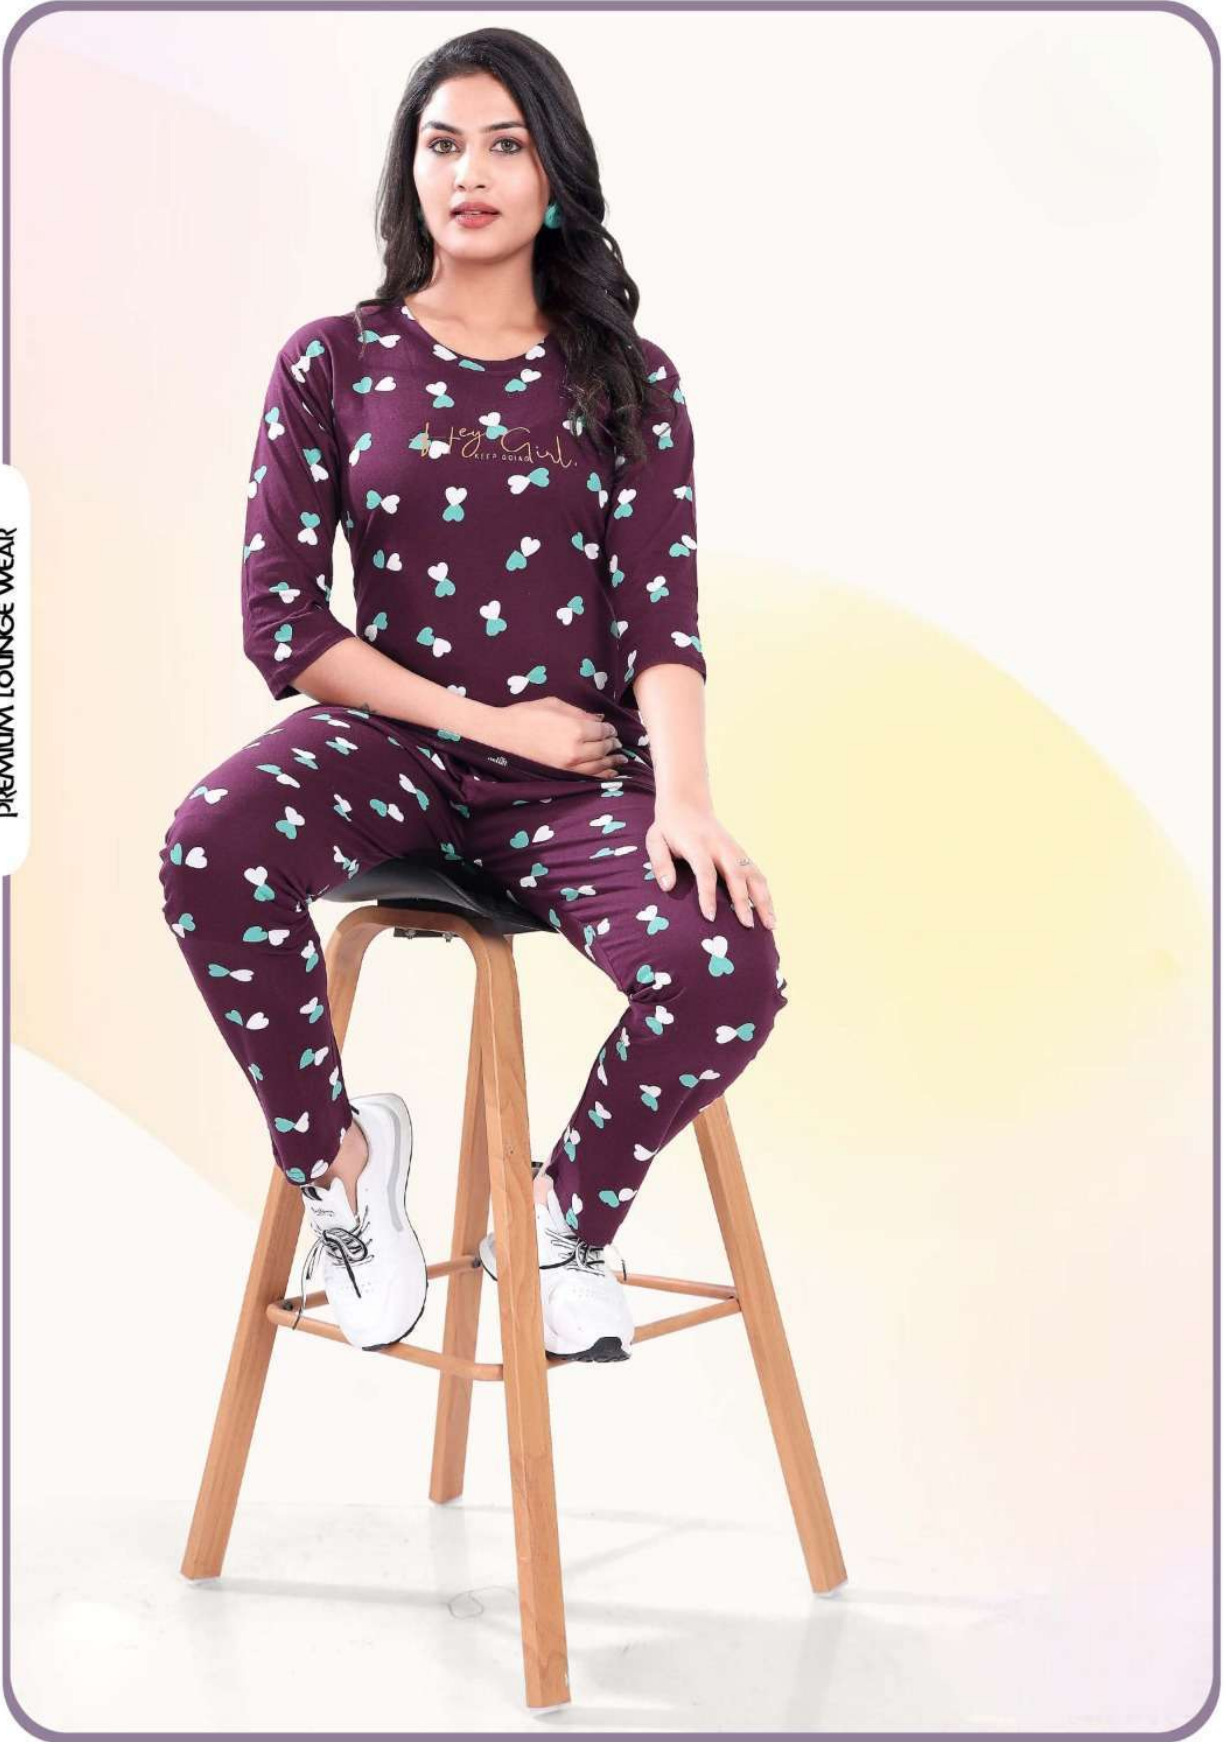

Kalavati®  
Dove

CO-ORD  
SET

PREMIUM LOUNGE WEAR

EXOTIC  
EFFECT

Bright colour is one of the strongest  
fashion statement of the season and  
bold designs give fashion a more  
ethereal and exotic effect.

**VOL-318**

Kalavati®  
Dove

CO-ORD  
SET

PREMIUM LOUNGE WEAR

EXOTIC  
EFFECT

Bright colour is one of the strongest  
fashion statement of the season and  
bold designs give fashion a more  
ethereal and exotic effect.

**VOL-318**

PREMIUM LOUNGE WEAR

PREMIUM LOUNGE WEAR

PREMIUM LOUNGE WEAR

PREMIUM LOUNGE WEAR

PREMIUM LOUNGE WEAR