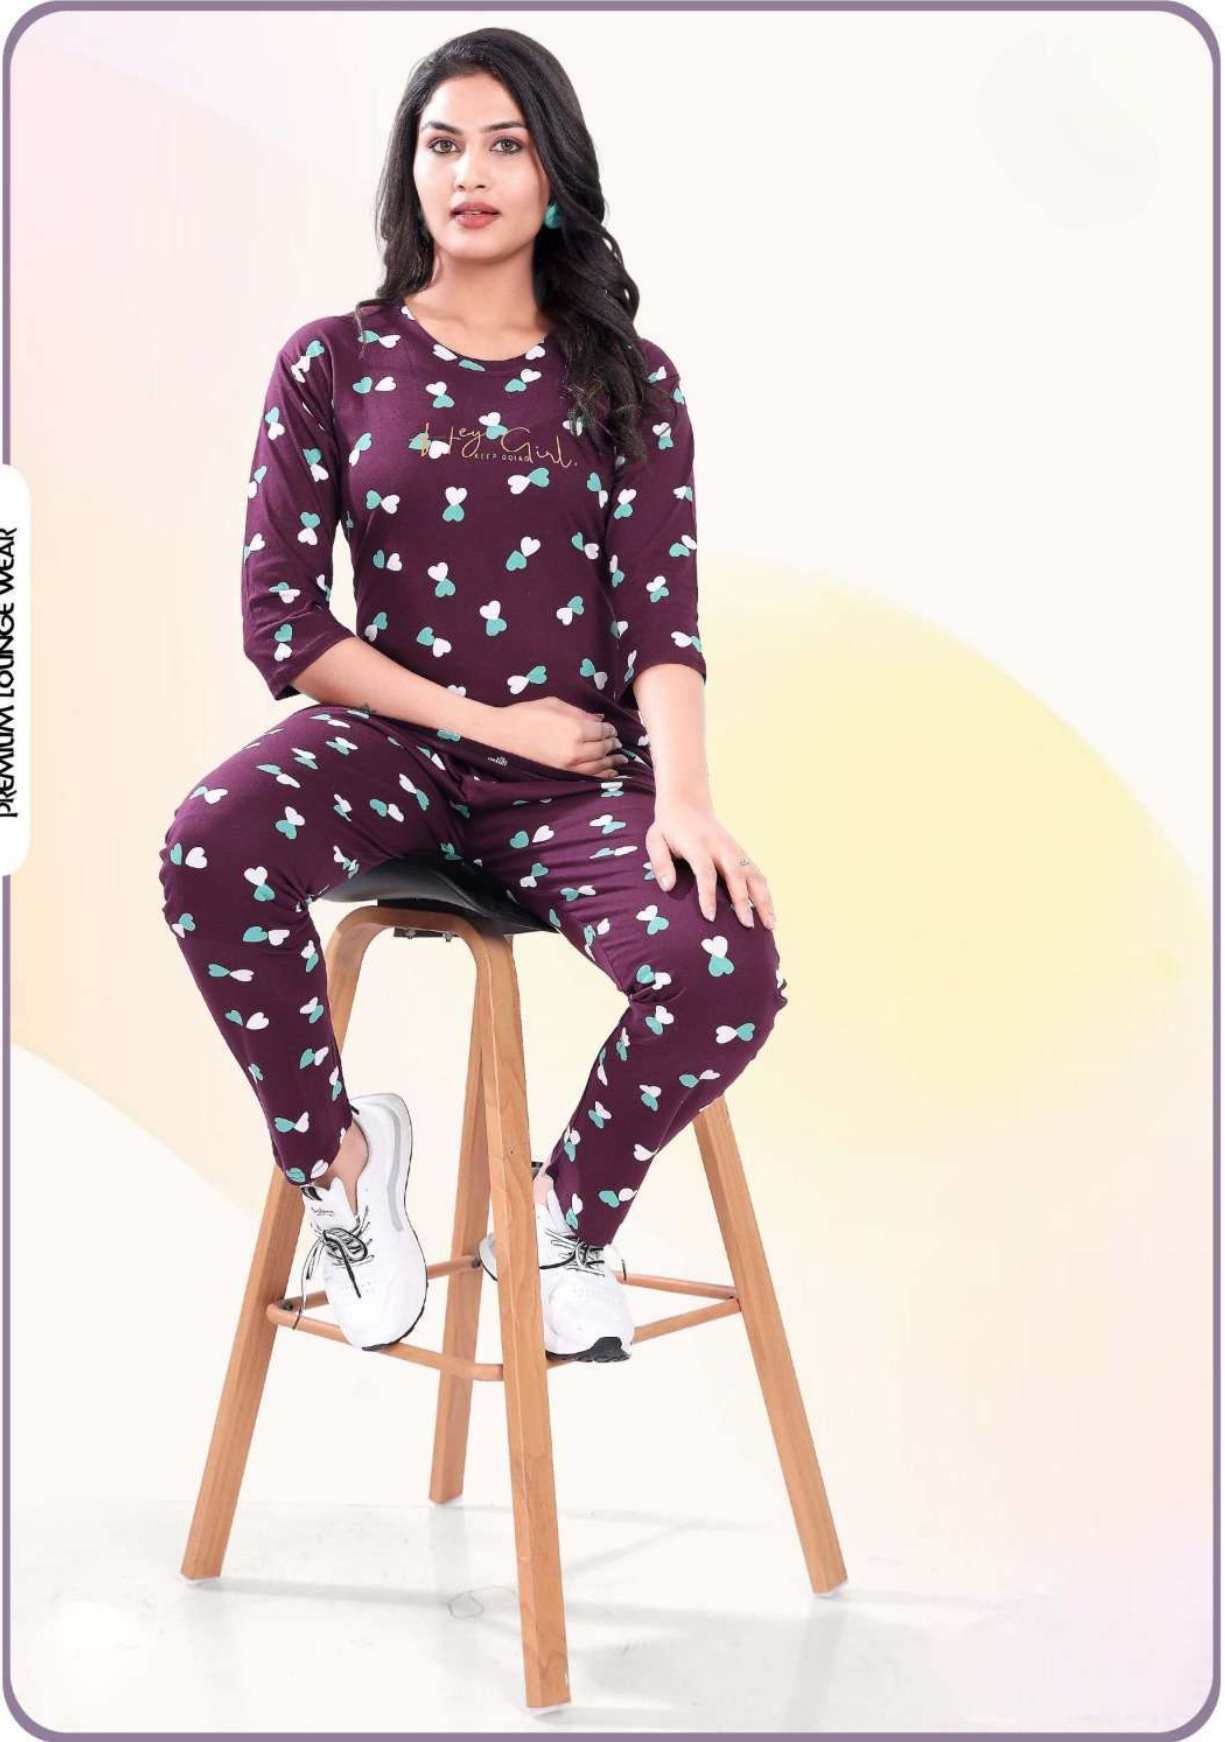

PREMIUM LOUNGE WEAR