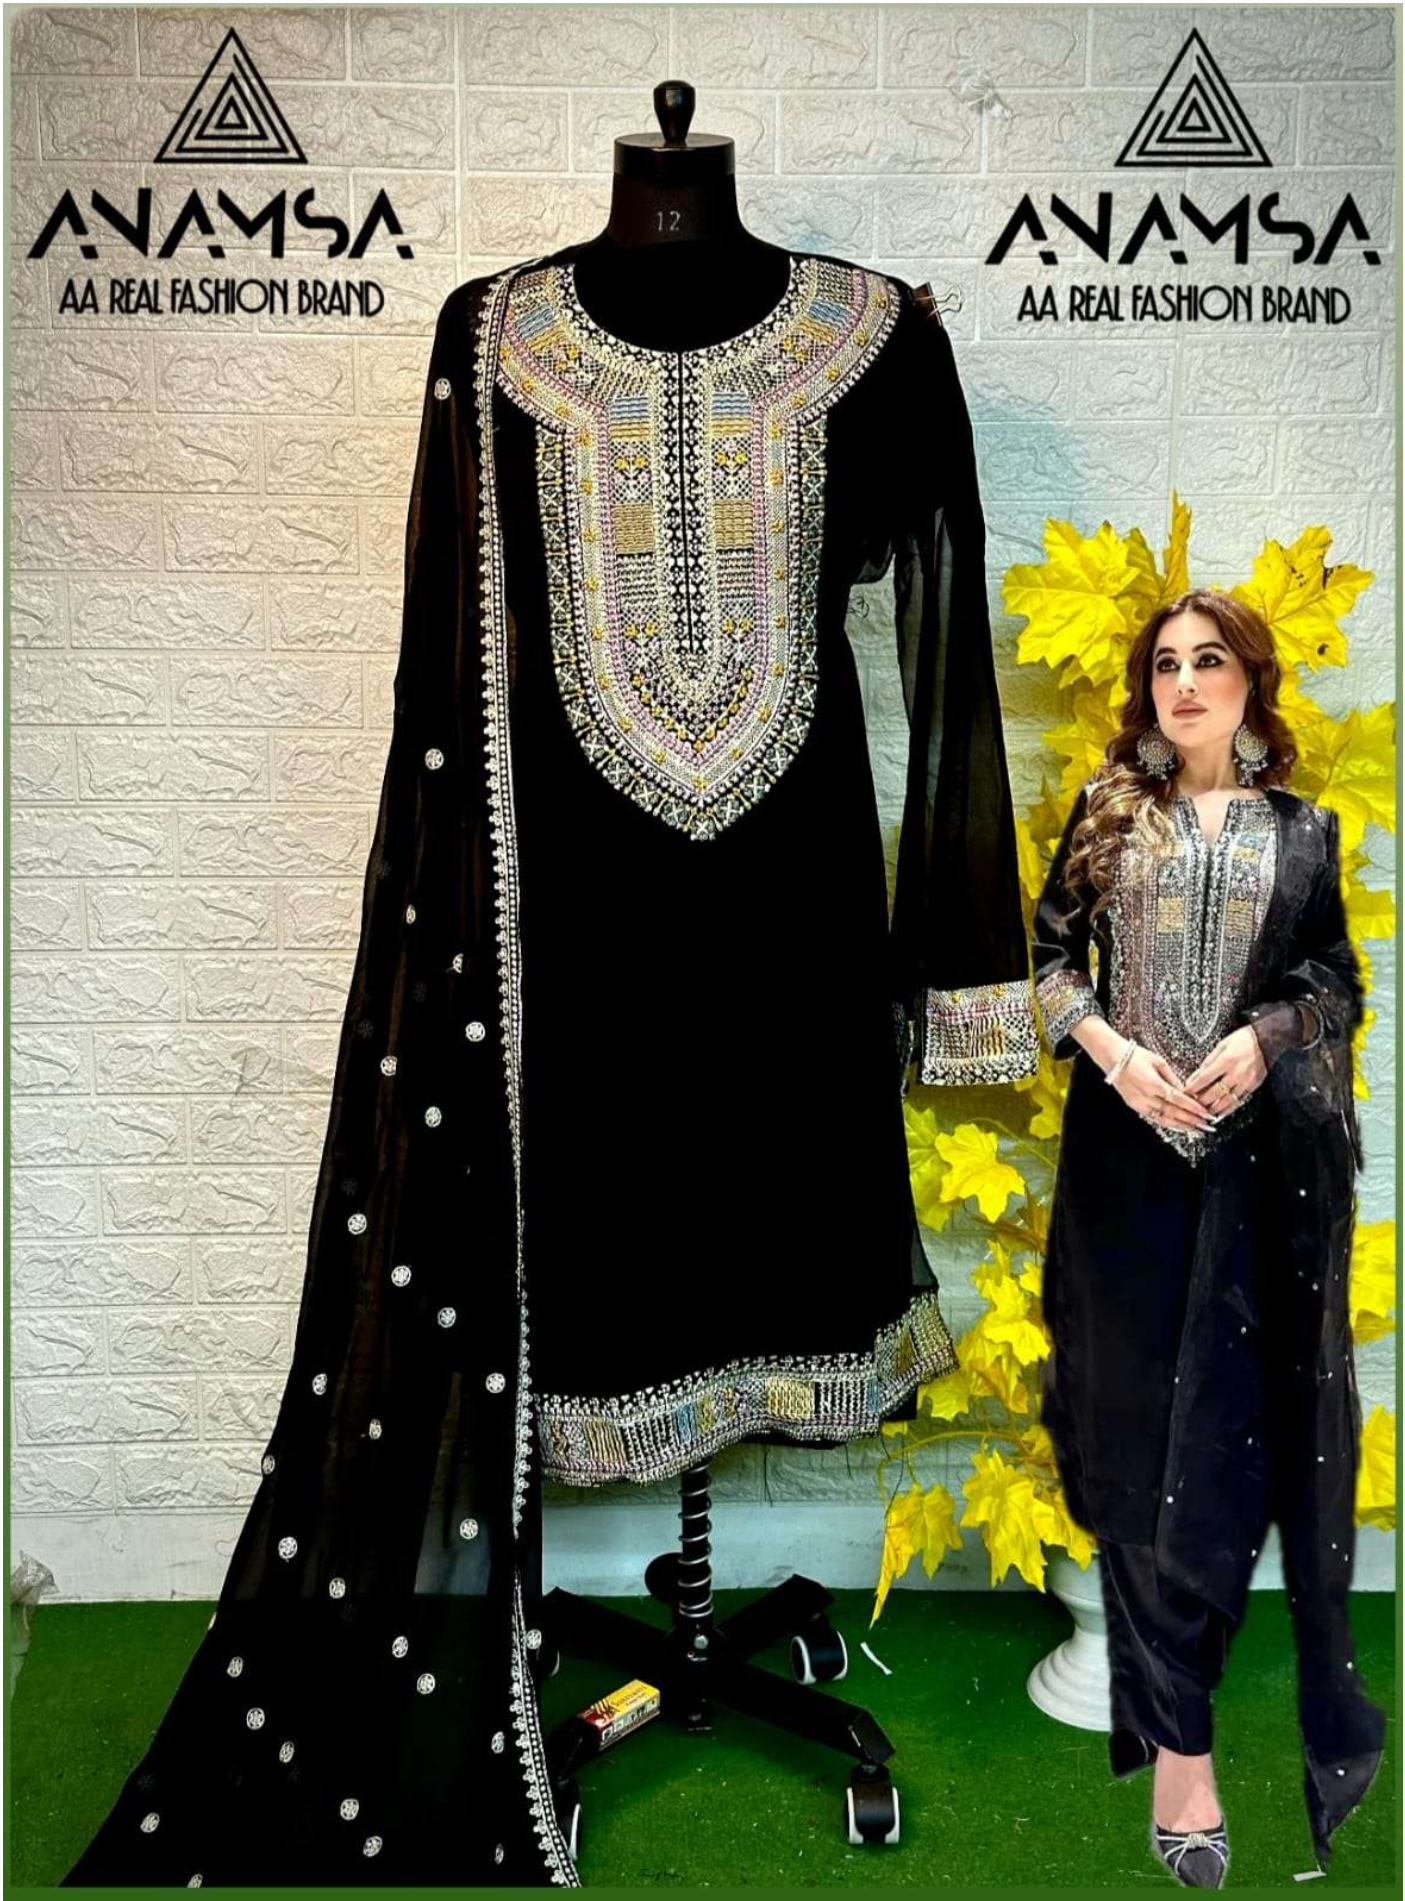

ANAMSA

AA REAL FASHION BRAND

**ANAMSA**  
AA REAL FASHION BRAND

**ANAMSA**  
AA REAL FASHION BRAND

**ANAMSA**  
AA REAL FASHION BRAND

ANAMSA  
AA REAL FASHION BRAND

ANAMSA  
AA REAL FASHION BRAND

**ANAMSA**  
AA REAL FASHION BRAND

ANAMSA  
AA REAL FASHION BRAND

SEMI STICH COLLECTION

TOP- PURE FOX GEORGETTE WITH HEAVY EMBROIDERY AND SEQUENCE WORK

BOTTOMINNER- DULL SHANTOON

DUPATTA- PURE GEORGETTE FANCY DUPATTA AND HEAVY EMBROIDERY

7773  
D.No:-434