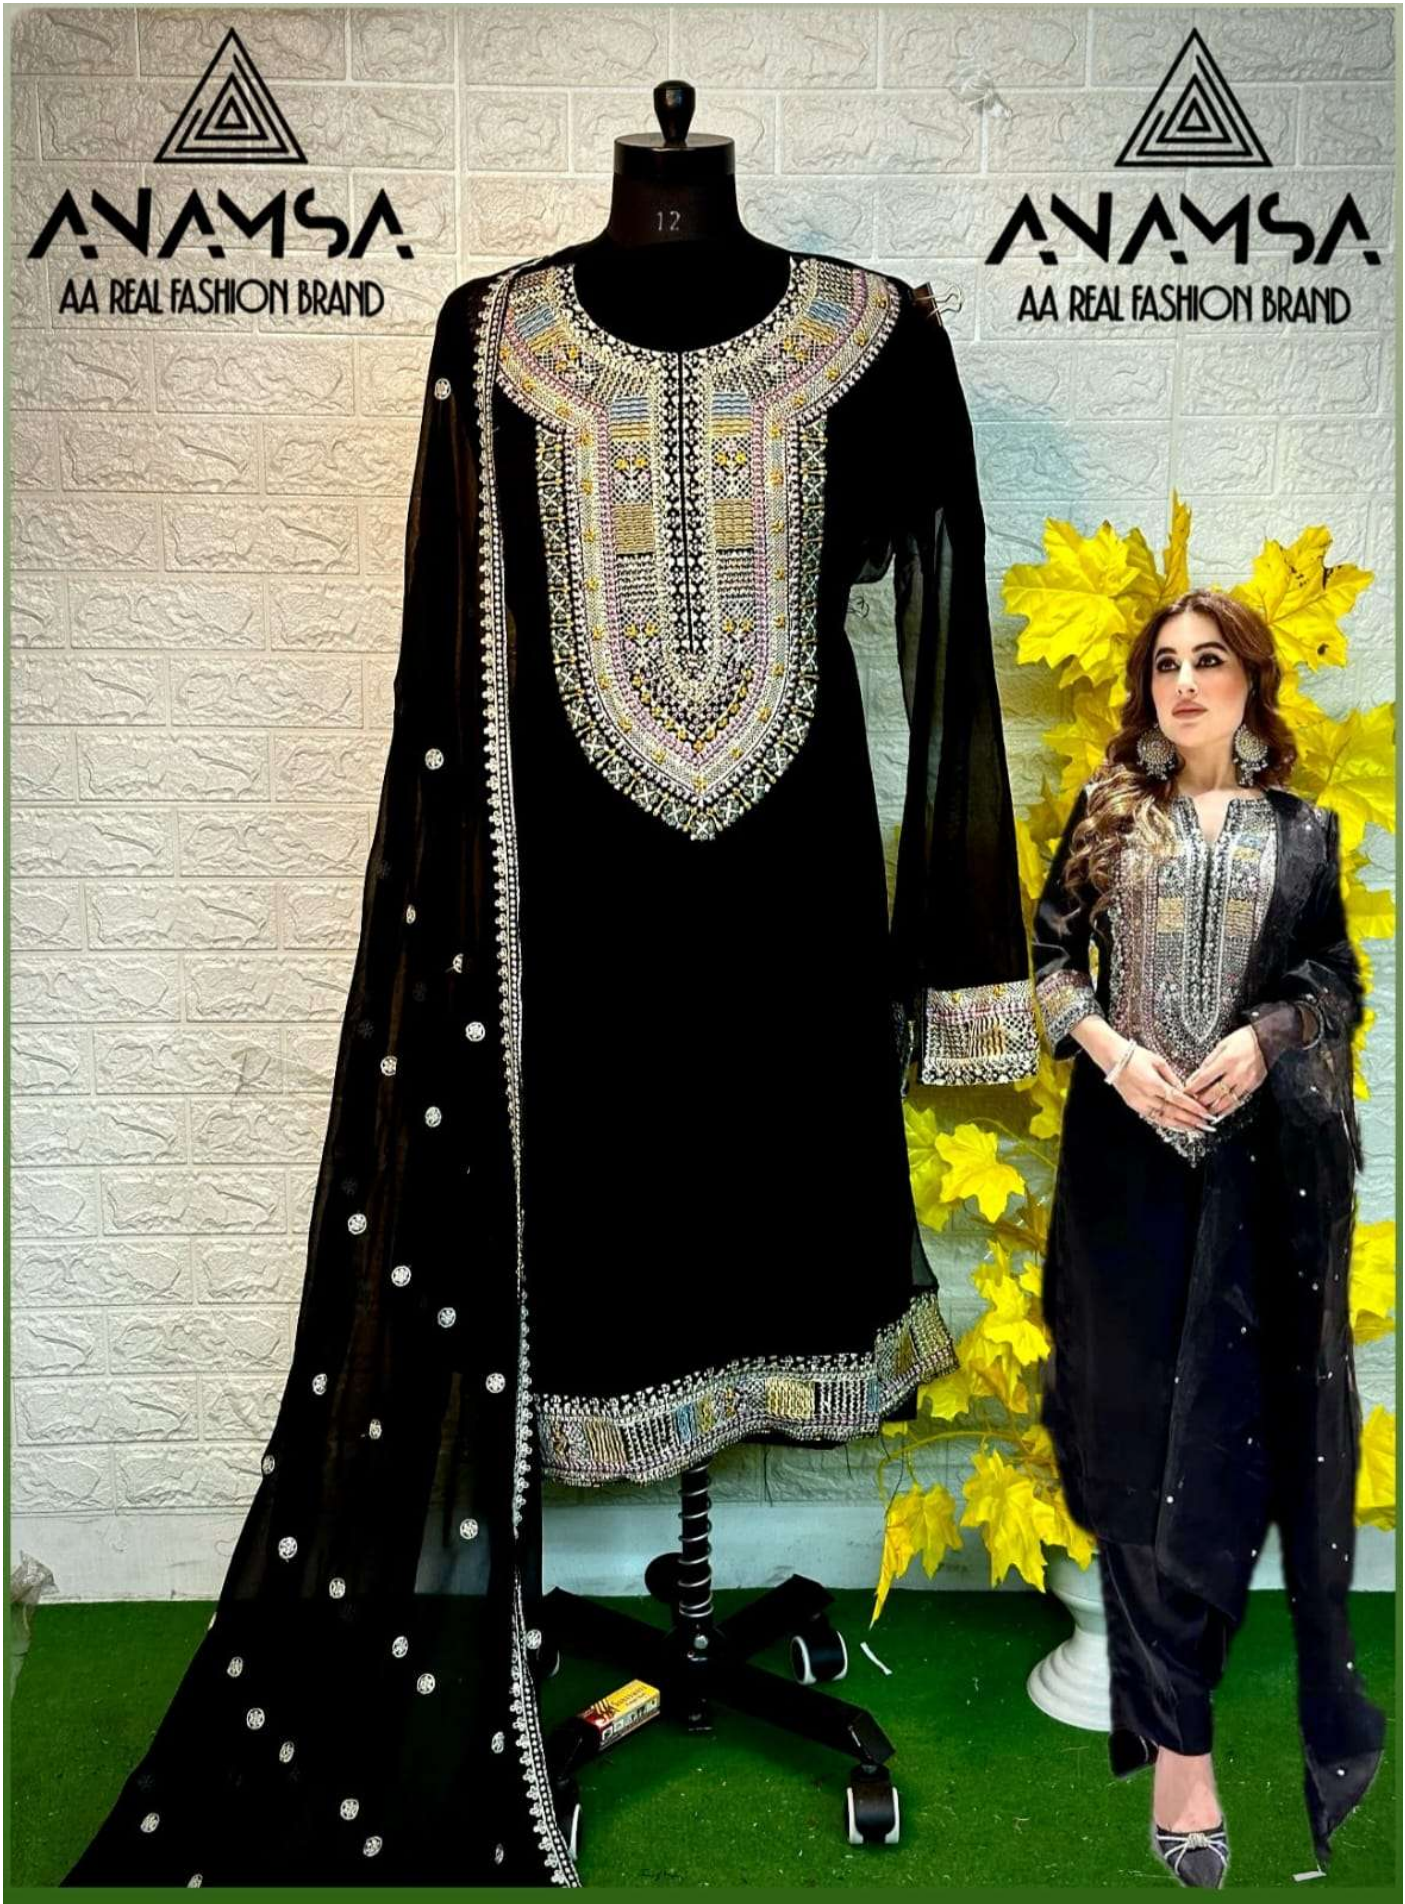

ANAMSA  
AA REAL FASHION BRAND

**ANAMSA**  
AA REAL FASHION BRAND

**ANAMSA**  
AA REAL FASHION BRAND

**ANAMSA**  
AA REAL FASHION BRAND

ANAMSA  
AA REAL FASHION BRAND

ANAMSA  
AA REAL FASHION BRAND

**ANAMSA**  
AA REAL FASHION BRAND

ANAMSA  
AA REAL FASHION BRAND

SEMI STICH COLLECTION

TOP- PURE FOX GEORGETTE WITH HEAVY EMBROIDERY AND SEQUENCE WORK

BOTTOMINNER- DULL SHANTOON

DUPATTA- PURE GEORGETTE FANCY DUPATTA AND HEAVY EMBROIDERY

7773  
D.No:-434