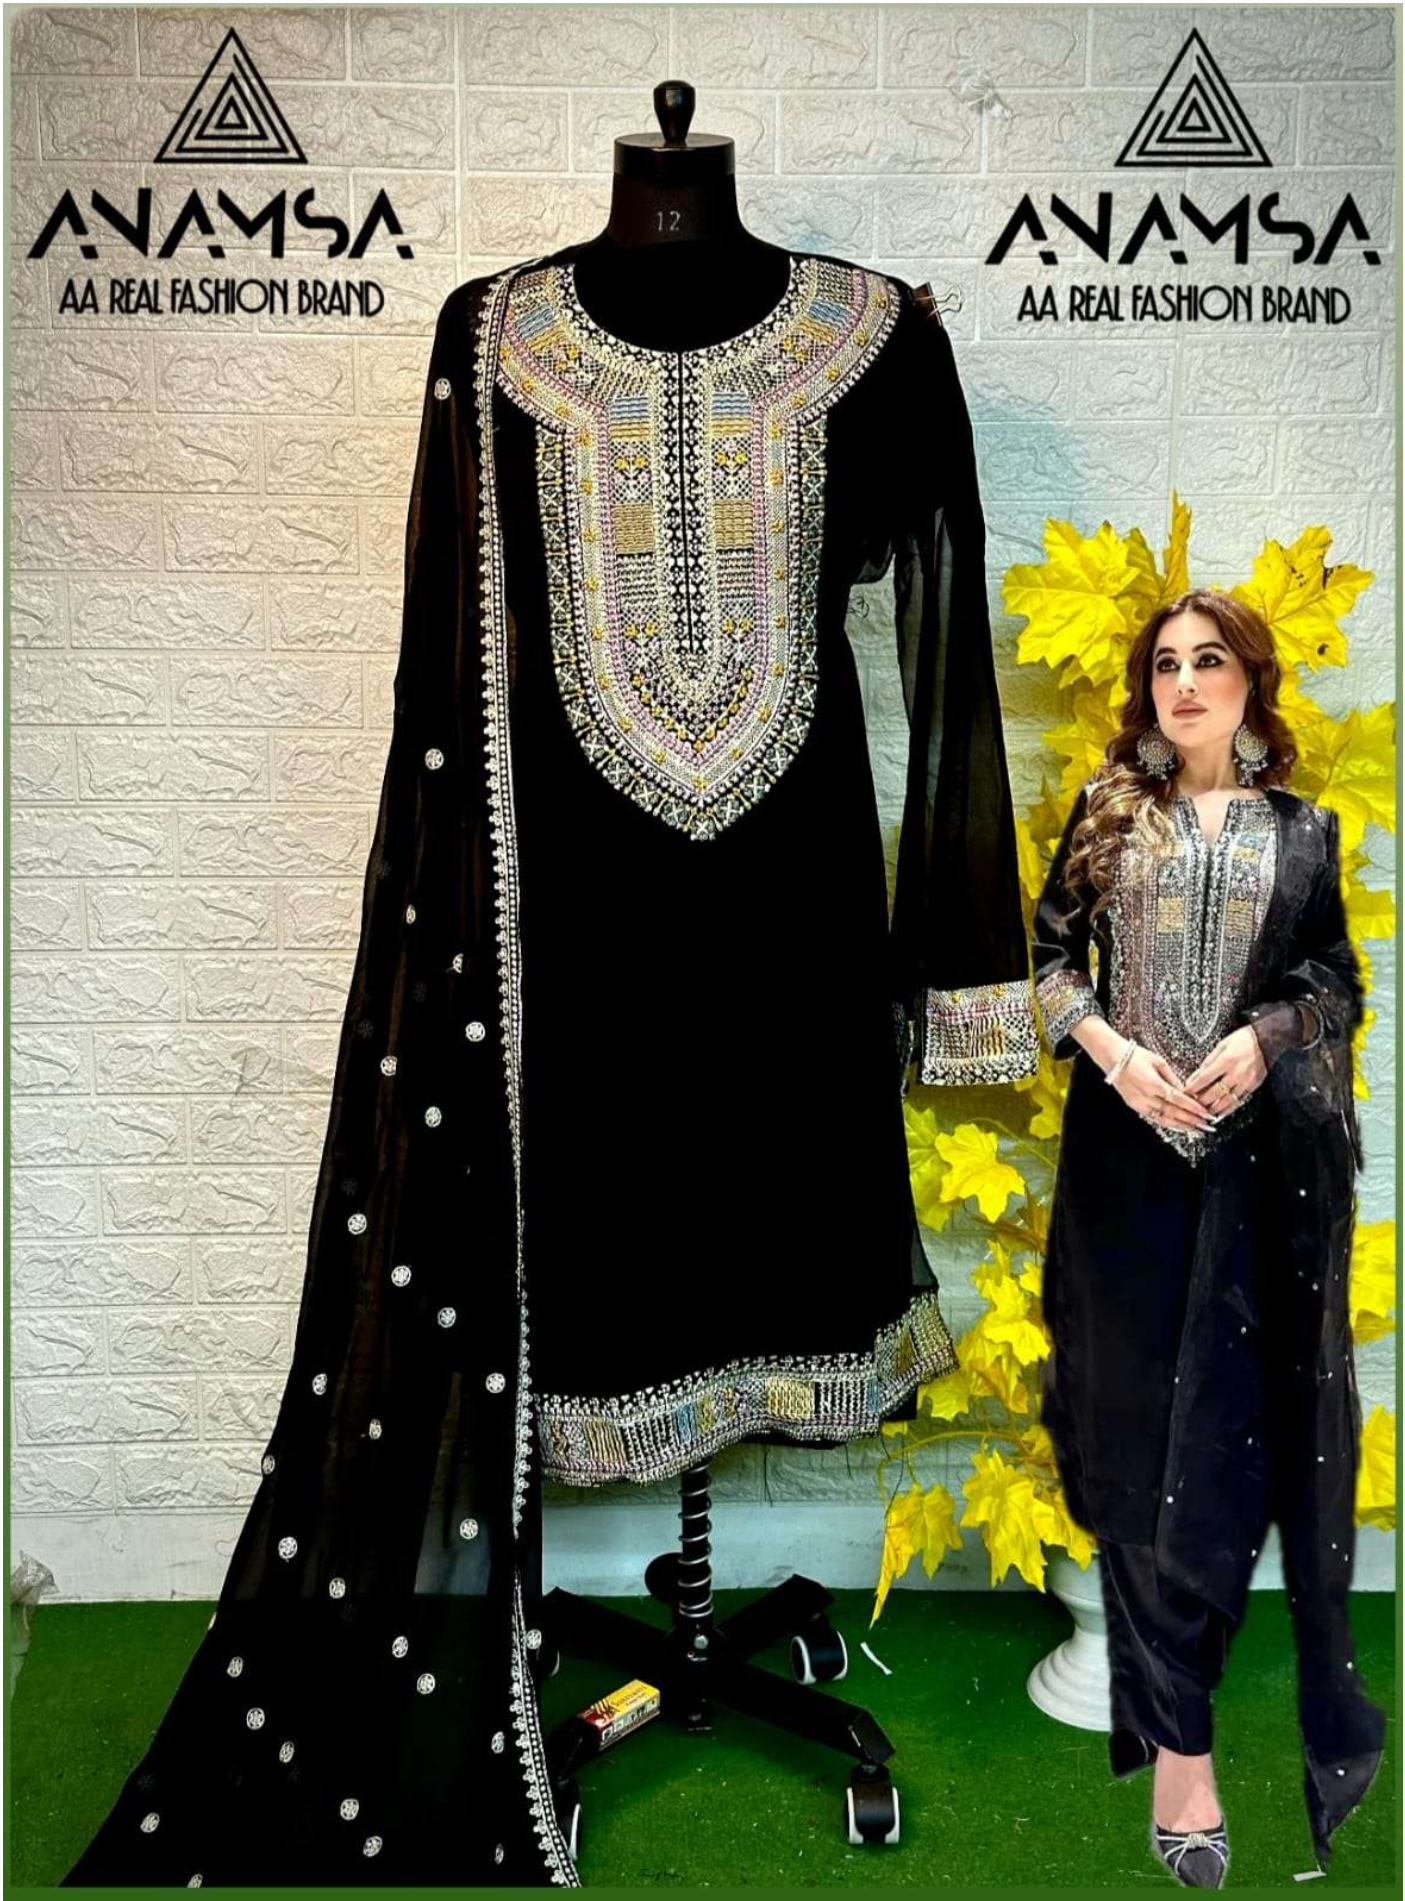

ANAMSA
AA REAL FASHION BRAND

ANAMSA
AA REAL FASHION BRAND