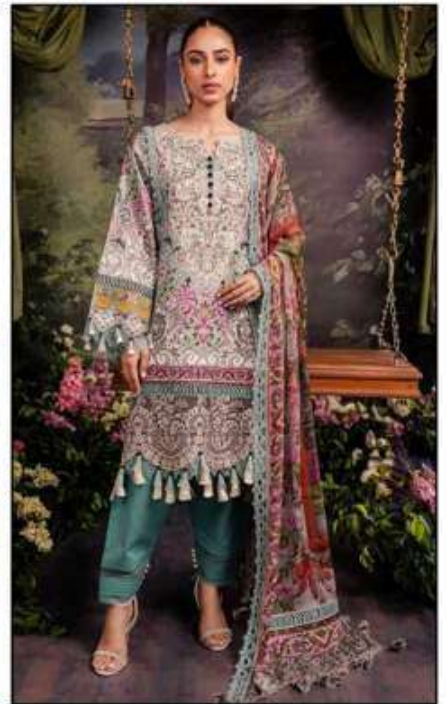

8006

Nafesa Cotton™
100% Cotton Salwar Suits

Faiza
Karachi Queen
Vol.08