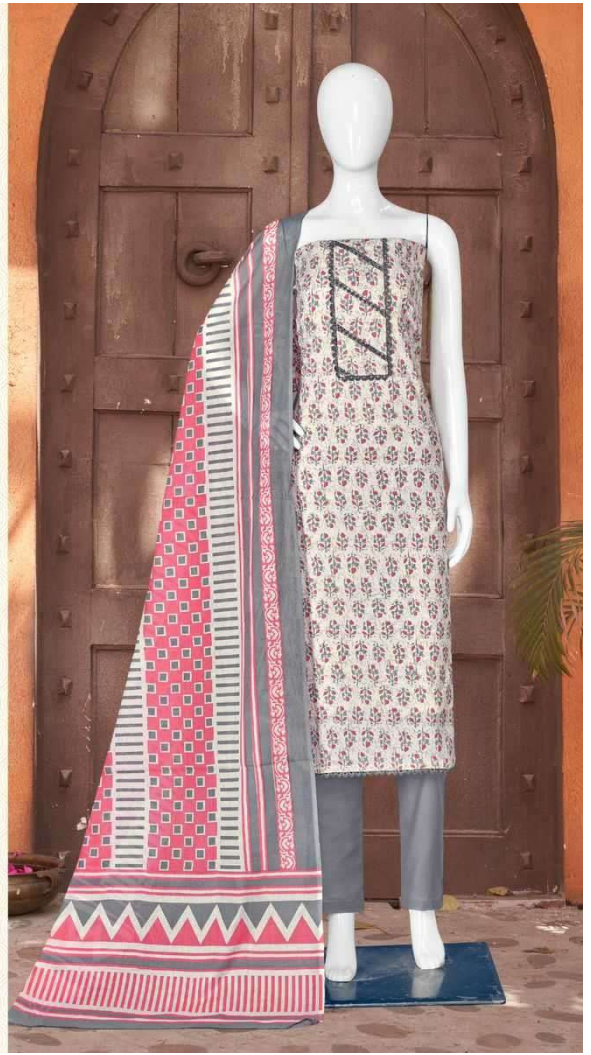

TOP :- PURE COTTON CAMBRIC PRINT
WITH ETHNIC HAND WORK

BOTTOM :- PURE COTTON SOLID DYED

DUPATTA :- PURE COTTON MAL PRINT

D.NO.2578-A

Bipson®

Mercedes
Benz

TOP :- PURE COTTON CAMBRIC PRINT
WITH ETHNIC HAND WORK

BOTTOM :- PURE COTTON SOLID DYED

DUPATTA :- PURE COTTON MAL PRINT

D.NO.2578-B

Bipson®

Mercedes
Benz

TOP :- PURE COTTON CAMBRIC PRINT
WITH ETHNIC HAND WORK

BOTTOM :- PURE COTTON SOLID DYED

DUPATTA :- PURE COTTON MAL PRINT

D.NO.2578-C

Bipson®

Mercedes
Benz

TOP :- PURE COTTON CAMBRIC PRINT
WITH ETHNIC HAND WORK

BOTTOM :- PURE COTTON SOLID DYED

DUPATTA :- PURE COTTON MAL PRINT

D.NO.2578-D

Gipson[®]

D.No :- 2578

TOP :- PURE COTTON CAMBRIC PRINT
WITH ETHNIC HAND WORK

BOTTOM :- PURE COTTON SOLID DYED

DUPATTA :- PURE COTTON MAL PRINT