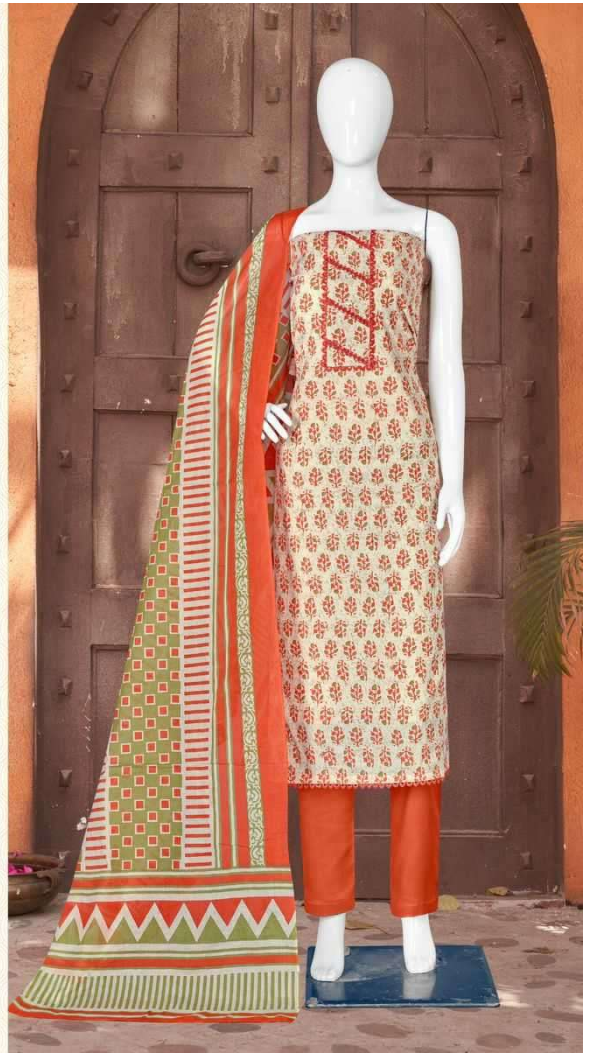

TOP :- PURE COTTON CAMBRIC PRINT
WITH ETHNIC HAND WORK

BOTTOM :- PURE COTTON SOLID DYED

DUPATTA :- PURE COTTON MAL PRINT

D.NO.2578-A

Bipson®

Mercedes
Benz

TOP :- PURE COTTON CAMBRIC PRINT
WITH ETHNIC HAND WORK

BOTTOM :- PURE COTTON SOLID DYED

DUPATTA :- PURE COTTON MAL PRINT

D.NO.2578-B

Bipson®

Mercedes
Benz

TOP :- PURE COTTON CAMBRIC PRINT
WITH ETHNIC HAND WORK

BOTTOM :- PURE COTTON SOLID DYED

DUPATTA :- PURE COTTON MAL PRINT

D.NO.2578-C

Bipson®

Mercedes
Benz

TOP :- PURE COTTON CAMBRIC PRINT
WITH ETHNIC HAND WORK

BOTTOM :- PURE COTTON SOLID DYED

DUPATTA :- PURE COTTON MAL PRINT

D.NO.2578-D

Gipson[®]

D.No :- 2578

TOP :- PURE COTTON CAMBRIC PRINT
WITH ETHNIC HAND WORK

BOTTOM :- PURE COTTON SOLID DYED

DUPATTA :- PURE COTTON MAL PRINT