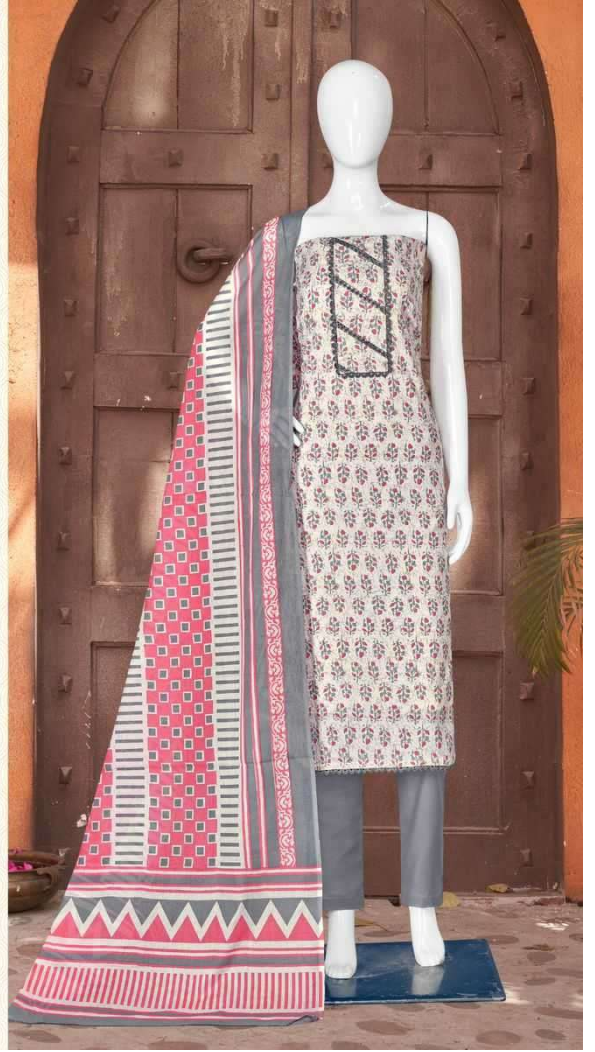

TOP :- PURE COTTON CAMBRIC PRINT
WITH ETHNIC HAND WORK

BOTTOM :- PURE COTTON SOLID DYED

DUPATTA :- PURE COTTON MAL PRINT

D.NO.2578-A

Bipson®

Mercedes
Benz

TOP :- PURE COTTON CAMBRIC PRINT
WITH ETHNIC HAND WORK

BOTTOM :- PURE COTTON SOLID DYED

DUPATTA :- PURE COTTON MAL PRINT

D.NO.2578-B

Bipson®

Mercedes
Benz

TOP :- PURE COTTON CAMBRIC PRINT
WITH ETHNIC HAND WORK

BOTTOM :- PURE COTTON SOLID DYED

DUPATTA :- PURE COTTON MAL PRINT

D.NO.2578-C

Bipson®

**Mercedes
Benz**

TOP :- PURE COTTON CAMBRIC PRINT
WITH ETHNIC HAND WORK

BOTTOM :- PURE COTTON SOLID DYED

DUPATTA :- PURE COTTON MAL PRINT

D.NO.2578-D

Gipson[®]

D.No :- 2578

TOP :- PURE COTTON CAMBRIC PRINT
WITH ETHNIC HAND WORK

BOTTOM :- PURE COTTON SOLID DYED

DUPATTA :- PURE COTTON MAL PRINT