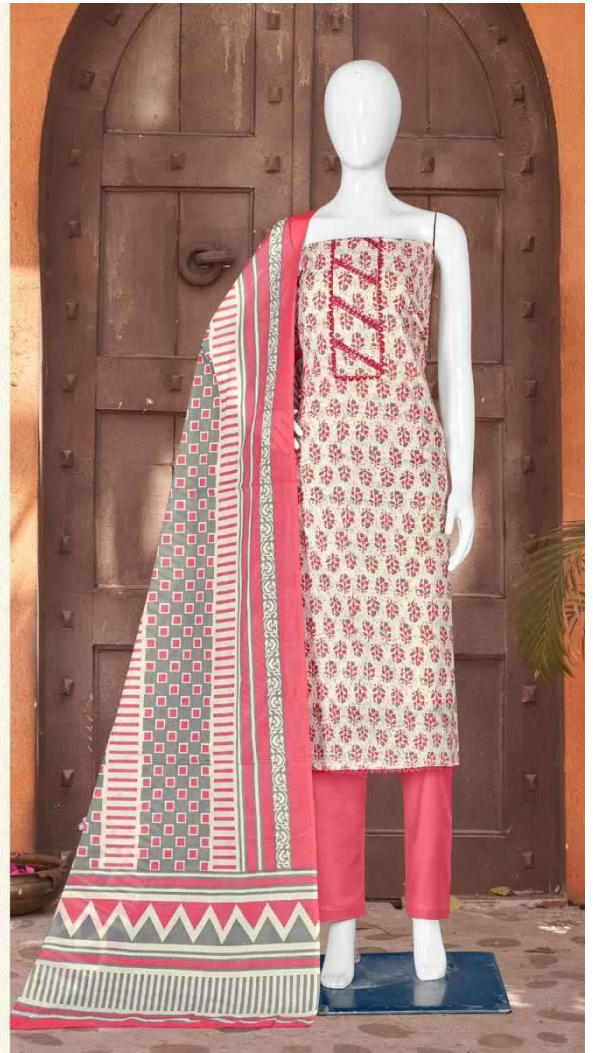

TOP :- PURE COTTON CAMBRIC PRINT
WITH ETHNIC HAND WORK

BOTTOM :- PURE COTTON SOLID DYED

DUPATTA :- PURE COTTON MAL PRINT

D.NO.2578-A

Bipson®

Mercedes
Benz

TOP :- PURE COTTON CAMBRIC PRINT
WITH ETHNIC HAND WORK

BOTTOM :- PURE COTTON SOLID DYED

DUPATTA :- PURE COTTON MAL PRINT

D.NO.2578-B

Bipson®

Mercedes
Benz

TOP :- PURE COTTON CAMBRIC PRINT
WITH ETHNIC HAND WORK

BOTTOM :- PURE COTTON SOLID DYED

DUPATTA :- PURE COTTON MAL PRINT

D.NO.2578-C

Bipson®

Mercedes
Benz

TOP :- PURE COTTON CAMBRIC PRINT
WITH ETHNIC HAND WORK

BOTTOM :- PURE COTTON SOLID DYED

DUPATTA :- PURE COTTON MAL PRINT

D.NO.2578-D

Gipson[®]

D.No :- 2578

TOP :- PURE COTTON CAMBRIC PRINT
WITH ETHNIC HAND WORK

BOTTOM :- PURE COTTON SOLID DYED

DUPATTA :- PURE COTTON MAL PRINT