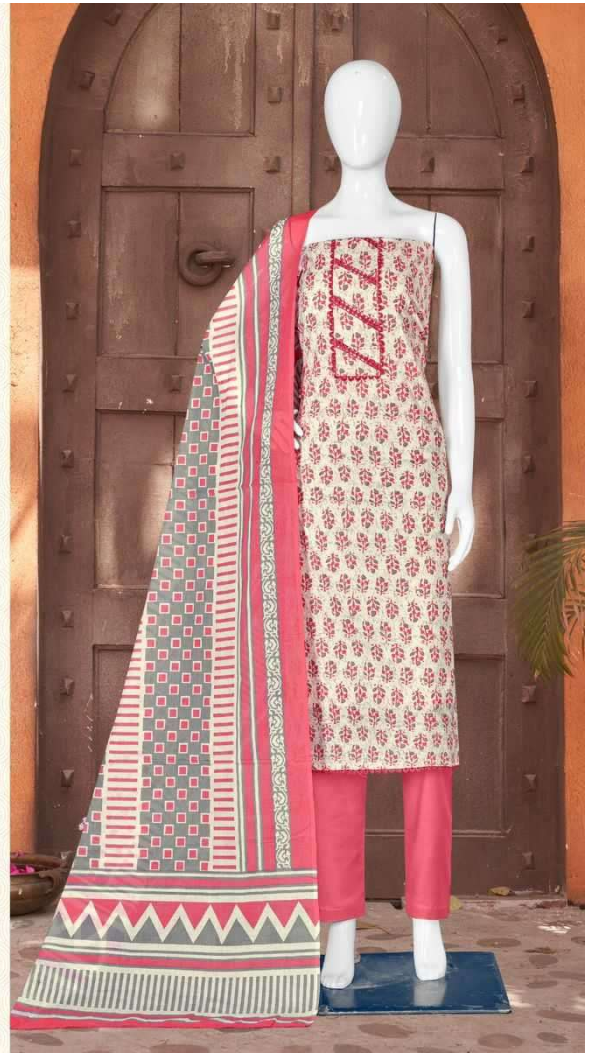

TOP :- PURE COTTON CAMBRIC PRINT
WITH ETHNIC HAND WORK

BOTTOM :- PURE COTTON SOLID DYED

DUPATTA :- PURE COTTON MAL PRINT

D.NO.2578-A

Bipson®

Mercedes
Benz

TOP :- PURE COTTON CAMBRIC PRINT
WITH ETHNIC HAND WORK

BOTTOM :- PURE COTTON SOLID DYED

DUPATTA :- PURE COTTON MAL PRINT

D.NO.2578-B

Bipson®

Mercedes
Benz

TOP :- PURE COTTON CAMBRIC PRINT
WITH ETHNIC HAND WORK

BOTTOM :- PURE COTTON SOLID DYED

DUPATTA :- PURE COTTON MAL PRINT

D.NO.2578-C

Bipson®

**Mercedes
Benz**

TOP :- PURE COTTON CAMBRIC PRINT
WITH ETHNIC HAND WORK

BOTTOM :- PURE COTTON SOLID DYED

DUPATTA :- PURE COTTON MAL PRINT

D.NO.2578-D

Gipson[®]

D.No :- 2578

TOP :- PURE COTTON CAMBRIC PRINT
WITH ETHNIC HAND WORK

BOTTOM :- PURE COTTON SOLID DYED

DUPATTA :- PURE COTTON MAL PRINT