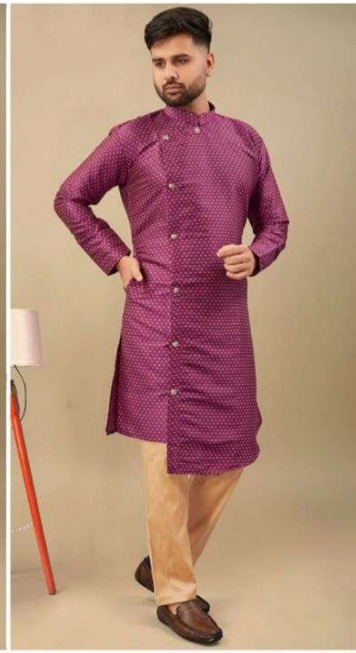

		SIZE CHART	IN INCHES
SIZE NO	KURTA CHEST (WITH LOOSING)	KURTA LENGTH	SHOULDER
M	41"	39"	17.5"
L	43"	39"	18"
XL	46"	41"	19"
XXL	48"	41"	19.5"

1001

1002

1003

1004

1005

1006

1007