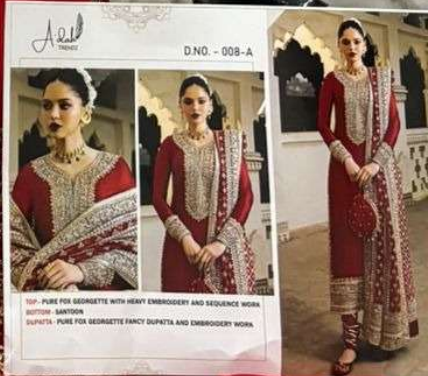

TOP - PURE FOX GEORGETTE WITH HEAVY EMBROIDERY AND SEQUENCE WORK
BOTTOM - SANTOON
DUPATTA - PURE FOX GEORGETTE FANCY DUPATTA AND EMBROIDERY WORK

D.NO. - 008-C

D.NO. - 008-C

TOP - PURE FOX GEORGETTE WITH HEAVY EMBROIDERY AND SEQUINCE WORK
BOTTOM - SANTOSH
DUPATTA - PURE FOX GEORGETTE FANCY DUPATTA AND EMBROIDERY WORK

TOP - PURE FOX GEORGETTE WITH HEAVY EMBROIDERY AND SEQUINCE WORK
BOTTOM - SANTOSH
DUPATTA - PURE FOX GEORGETTE FANCY DUPATTA AND EMBROIDERY WORK

D.NO. - 008-D

TOP - PURE FOX GEORGETTE WITH HEAVY EMBROIDERY AND SEQUINCE WORK
BOTTOM - SANTOSH
DUPATTA - PURE FOX GEORGETTE FANCY DUPATTA AND EMBROIDERY