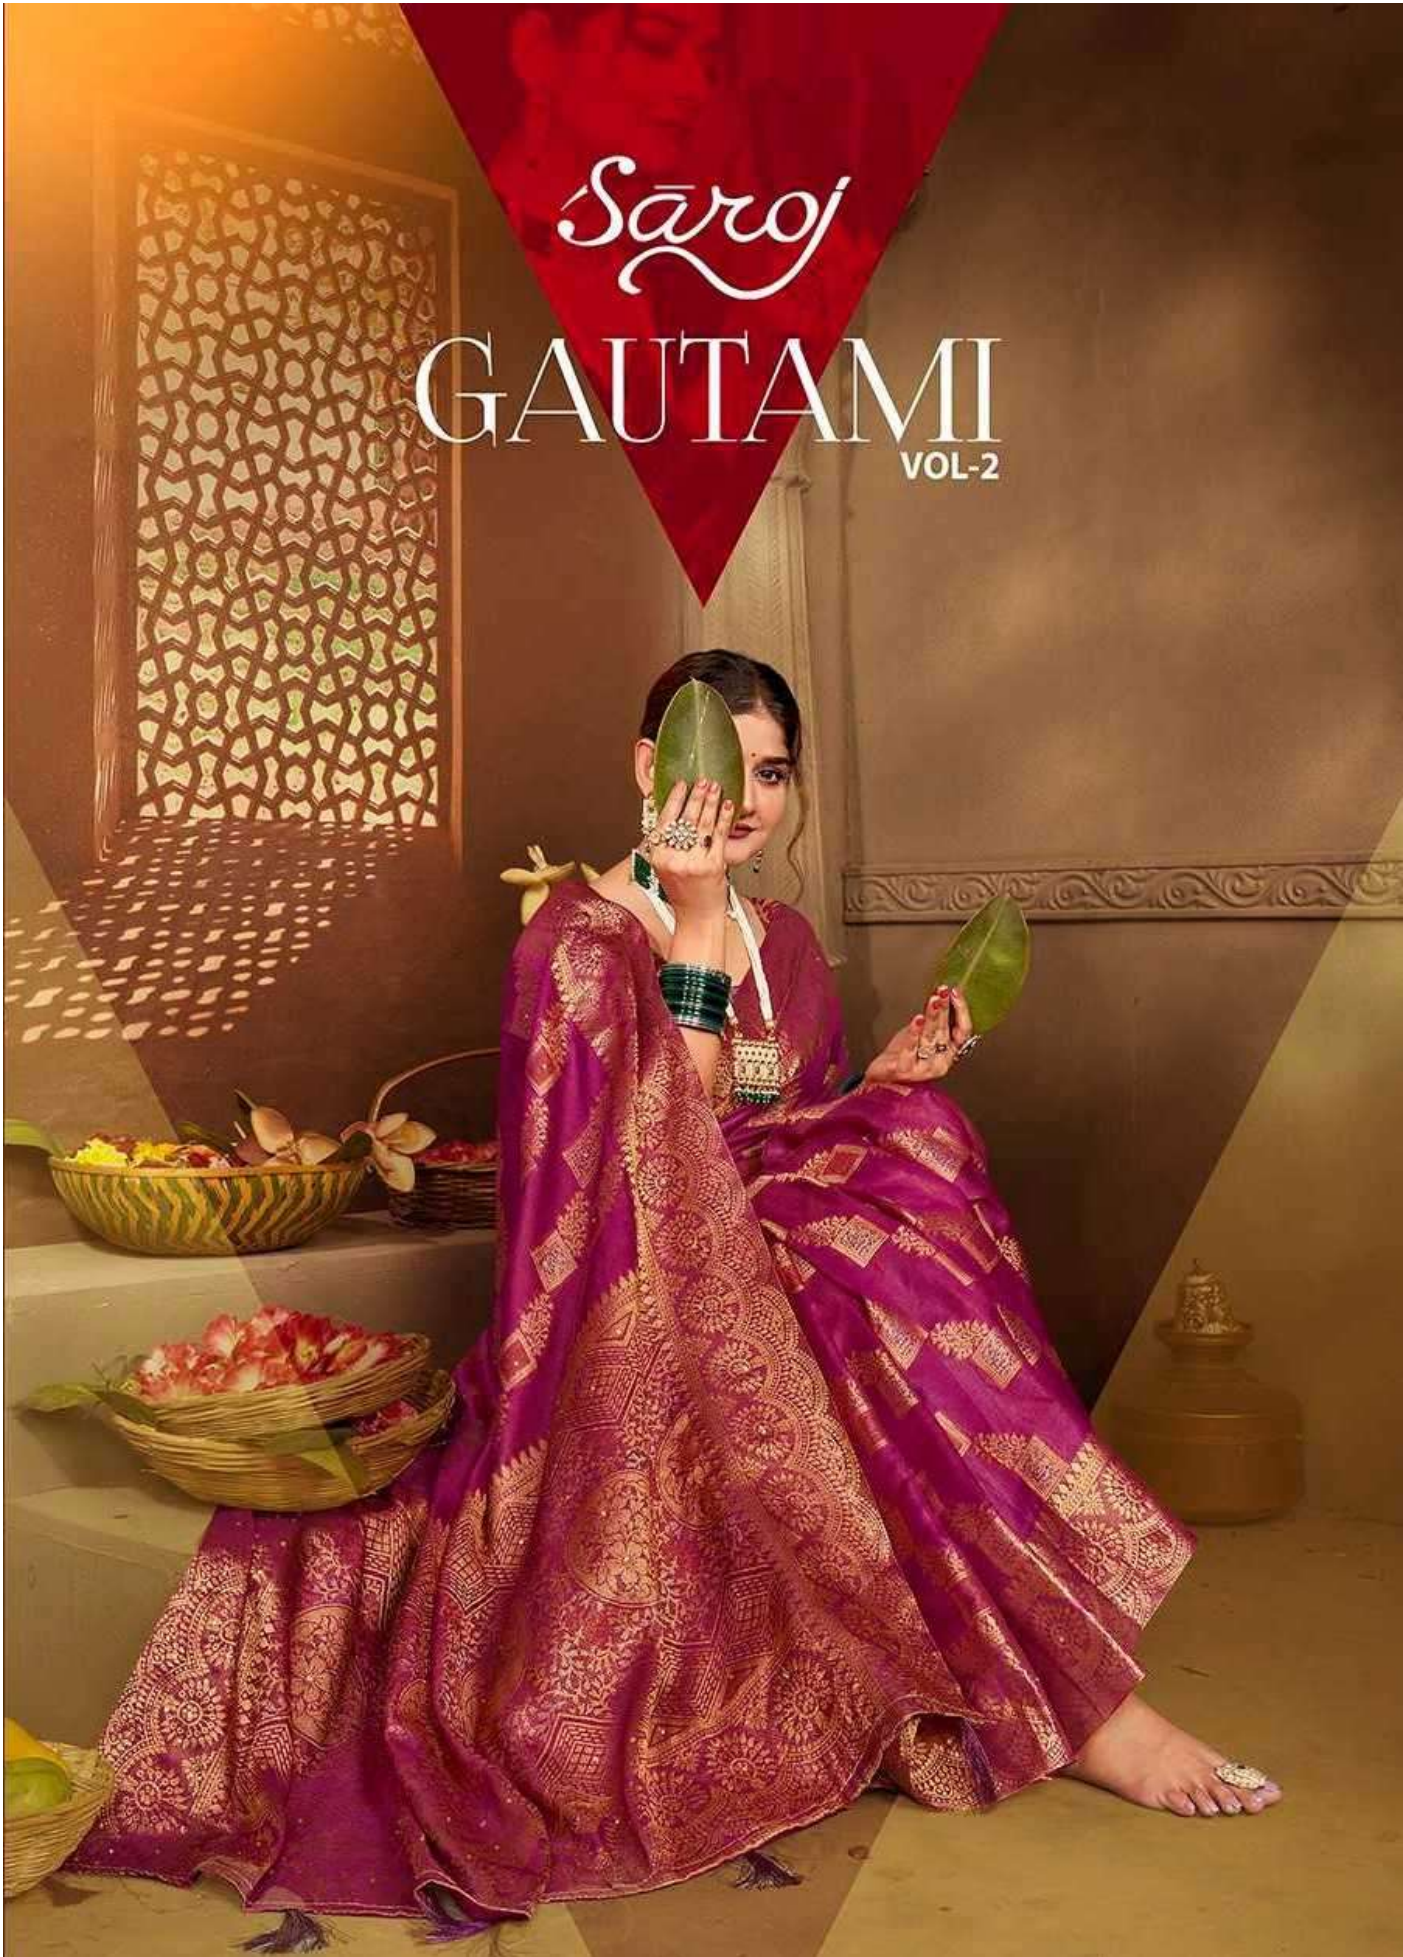

Saroj

GAUTAMI
VOL-2

Saroj

GAUTAMI
VOL-2

Saroj

Style ETERNAL

THIS SEASON ACCENTUATE BEHIND YOUR MAKEUP, THE CLOSE TO CHEEK, SOFTENING COLOUR AND FANCY PATTERNS!

1006