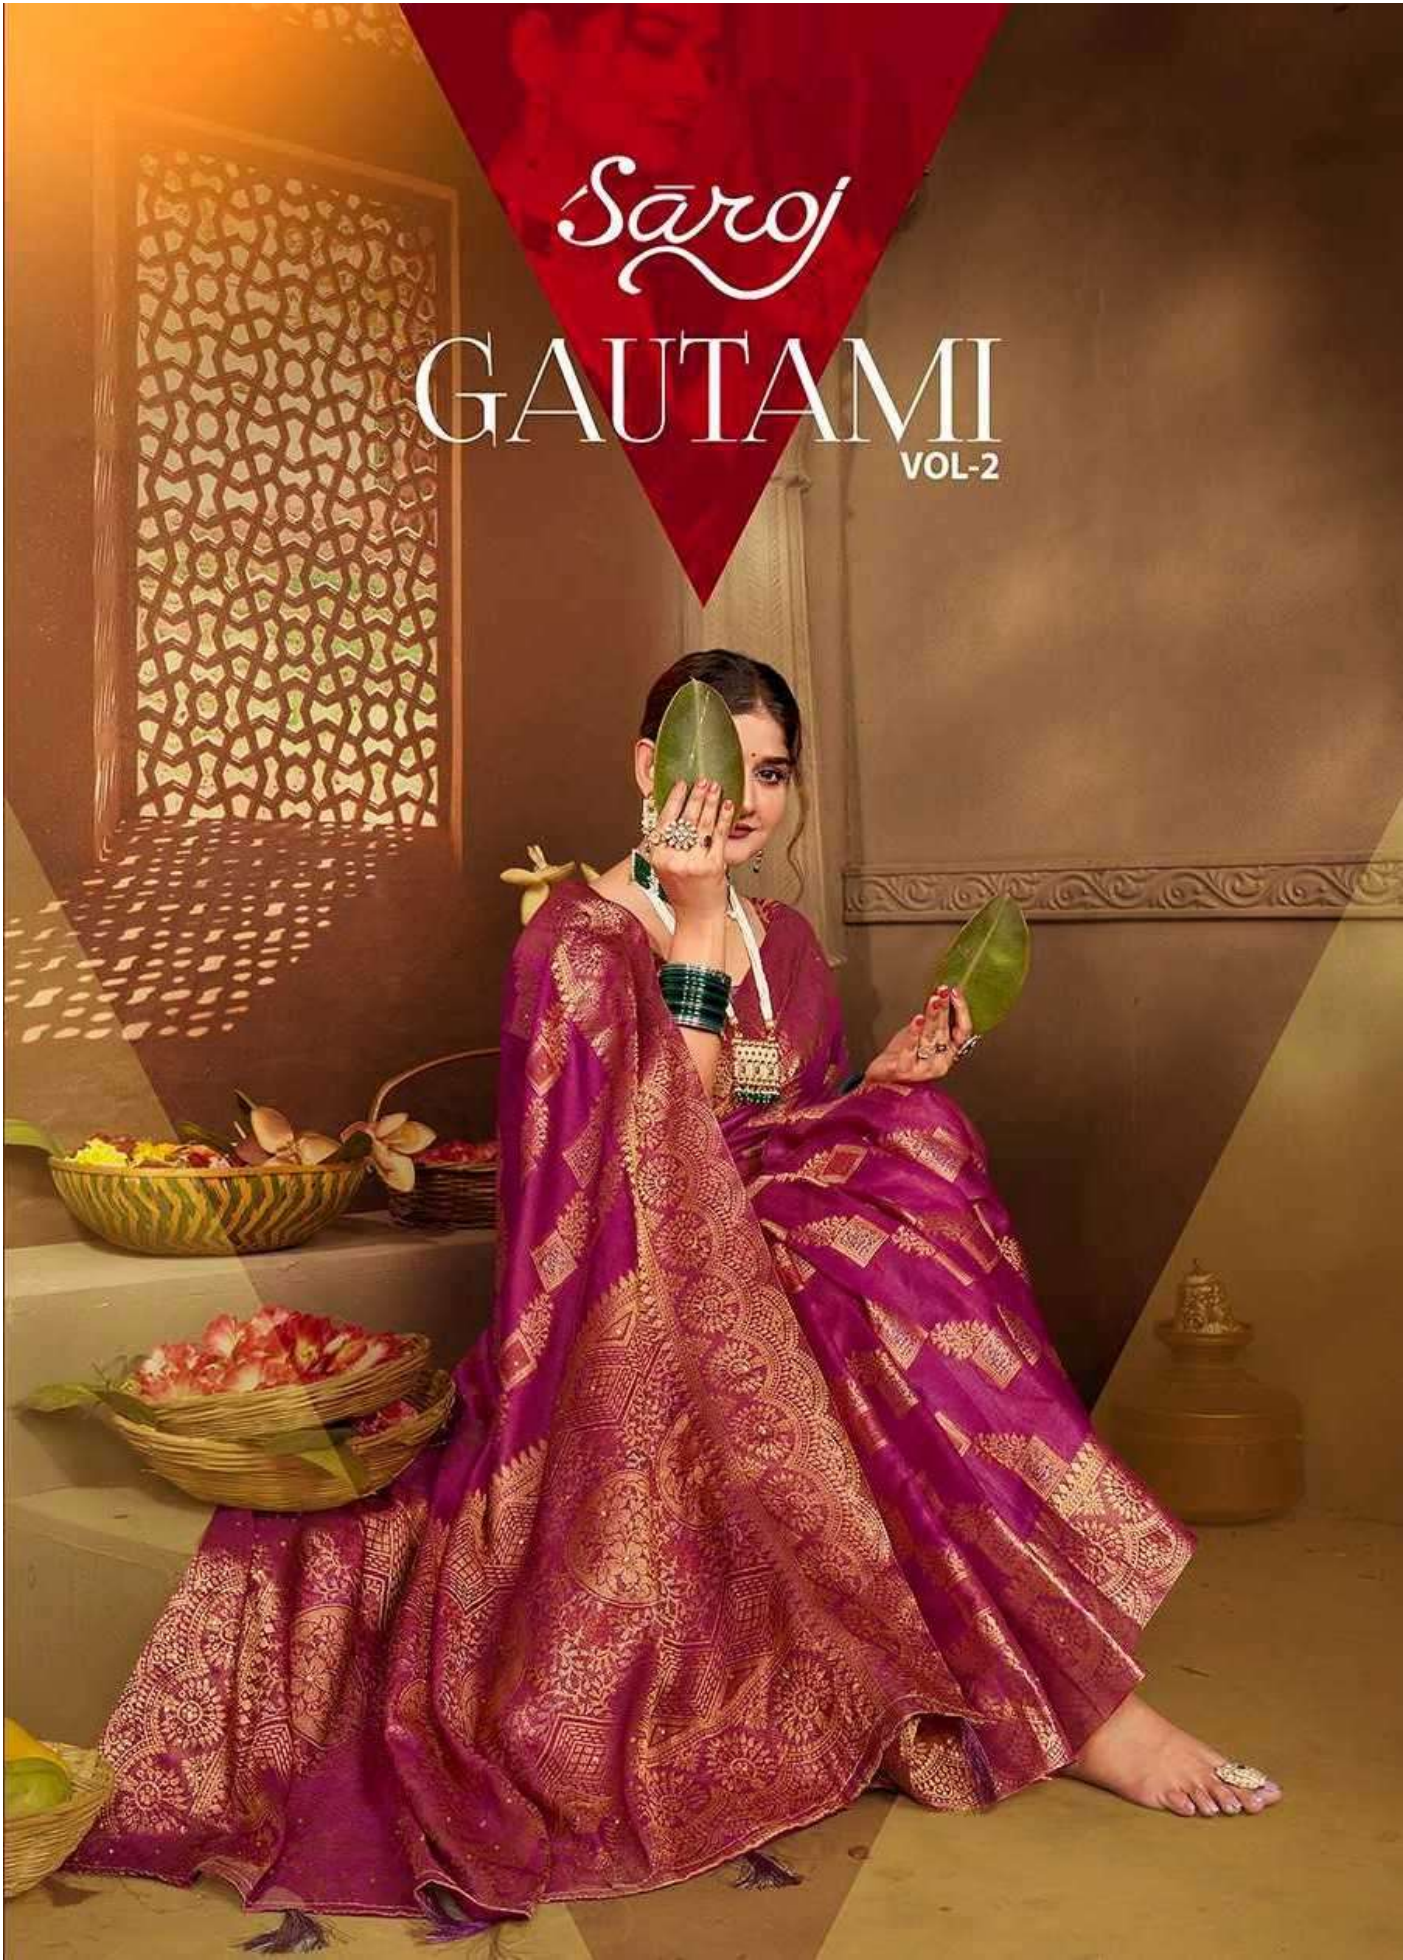

Saroj

GAUTAMI
VOL-2

Saroj

GAUTAMI
VOL-2

Saroj

Style
ETERNAL

THIS SEASON ACCENTUATE BEING YOUR MATCHLESS, THE CLOSE TO CHEER, SOARING COLOUR AND
F A N T A S Y P A T T E R N S

1006