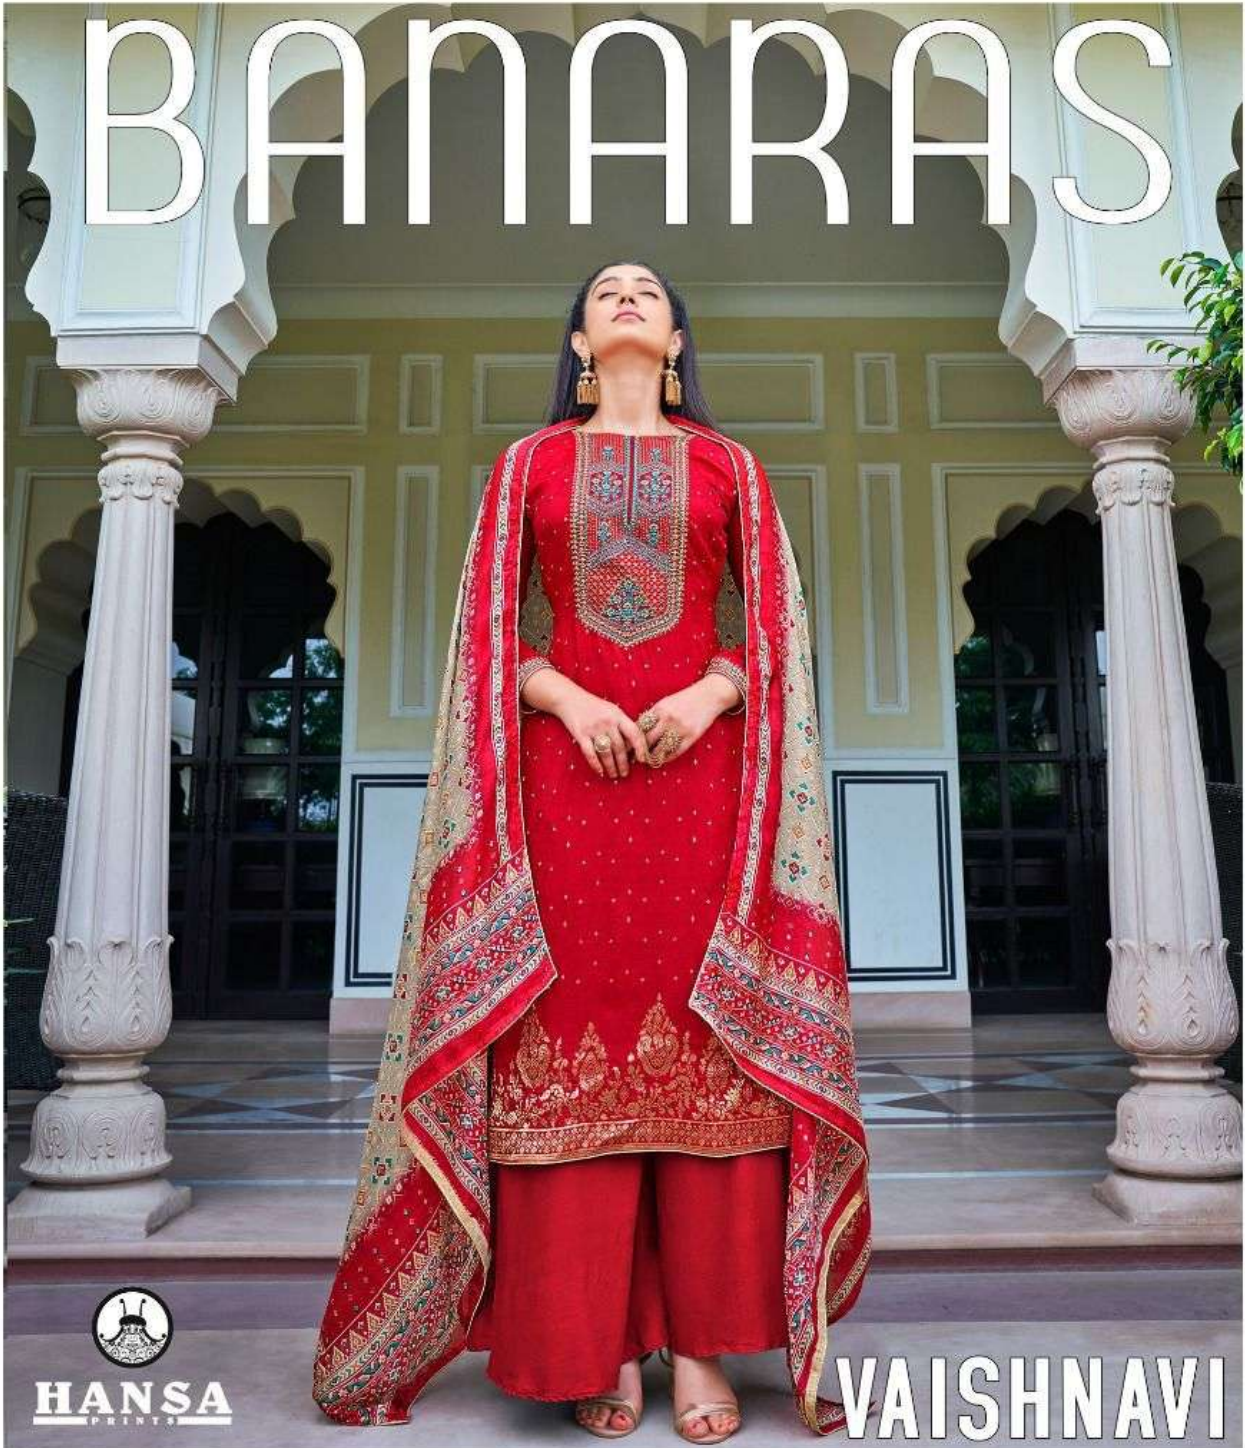

3203.....

3203.....

3204.....

BANARAS

HANSA
PRINTS

VAISHNAVI

TOP	DOLA SILK JACQUARD DYED WITH WORK
BOTTOM	PURE VISCOSE SANTOON DYED
DUPPATA	PURE TABI SILK DIGITAL PRINT

.....3202