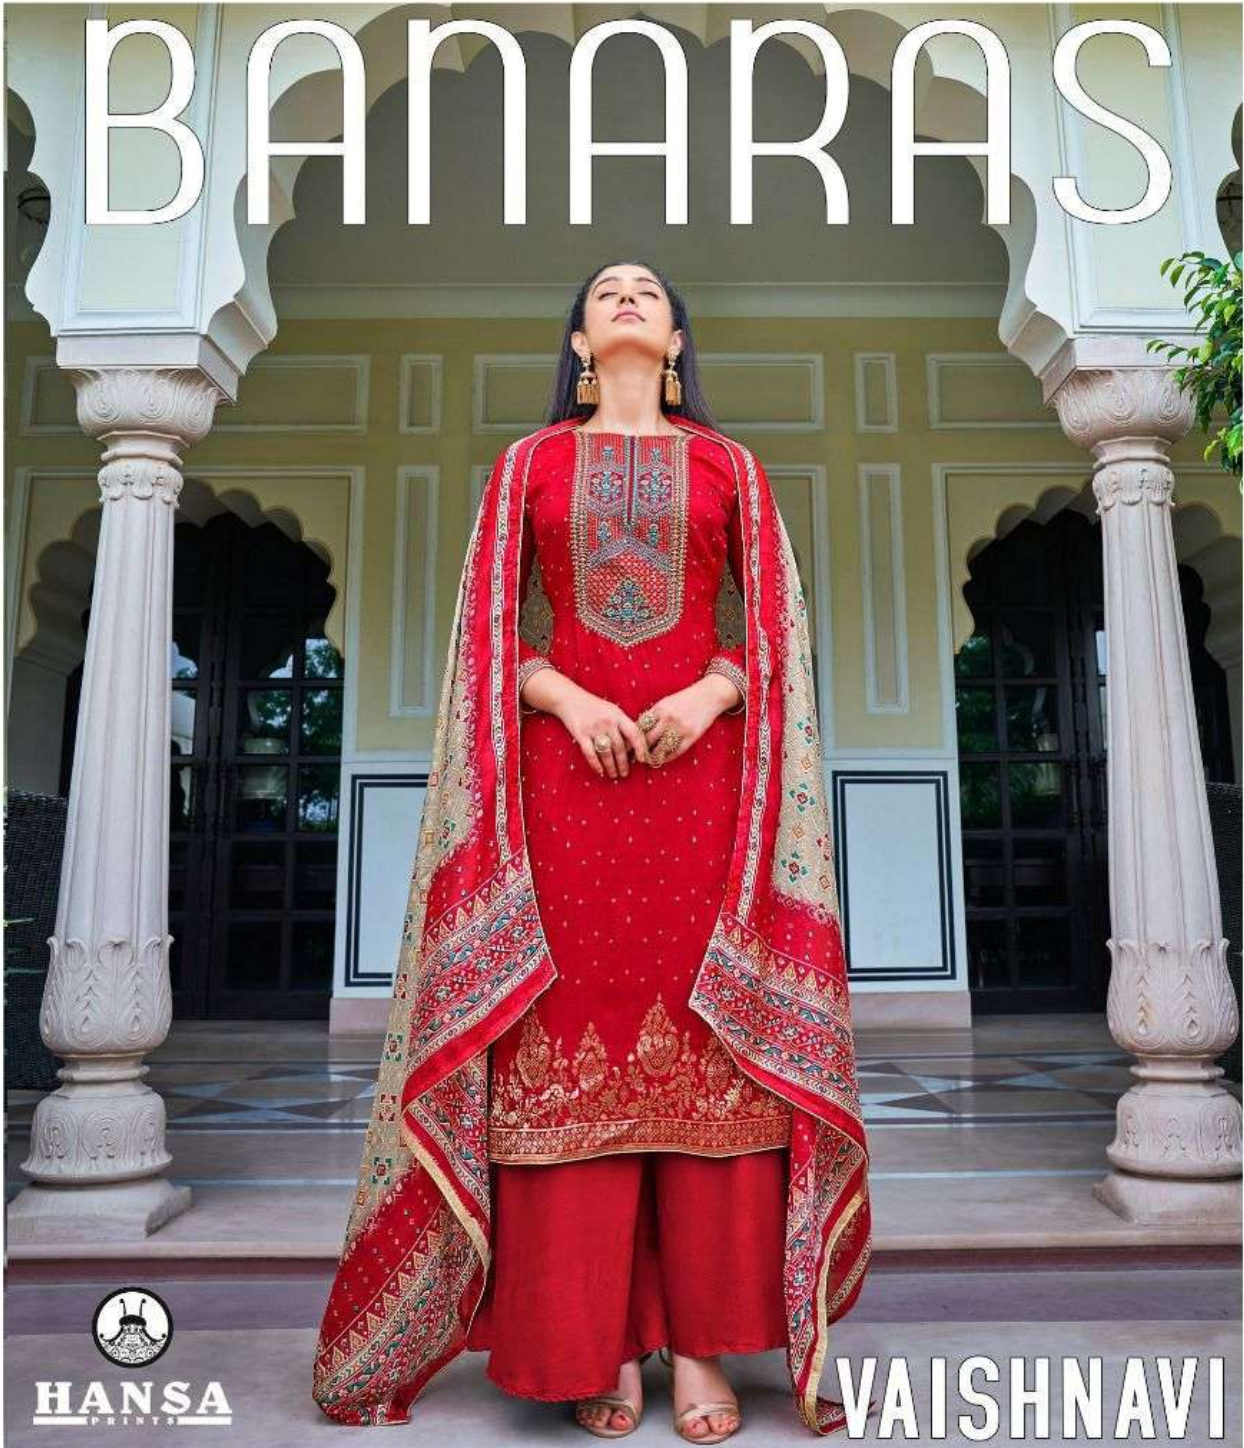

3203.....

3203.....

3204.....

BANARAS

HANSA
PRINTS

VAISHNAVI

TOP	DOLA SILK JACQUARD DYED WITH WORK
BOTTOM	PURE VISCOSE SANTOON DYED
DUPPATA	PURE TABI SILK DIGITAL PRINT

.....3202