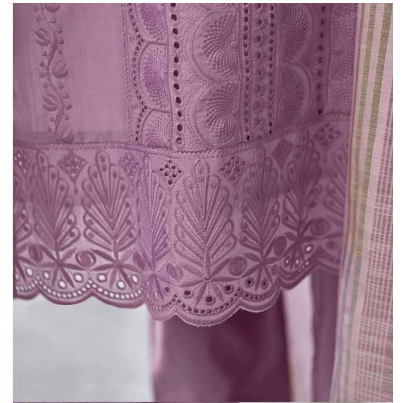

LILY&LALI®
GULSPRIDE
A PRODUCT OF KUND GROUP

lInnovation
*to function! One cannot be
forever innovating, or create classics.*