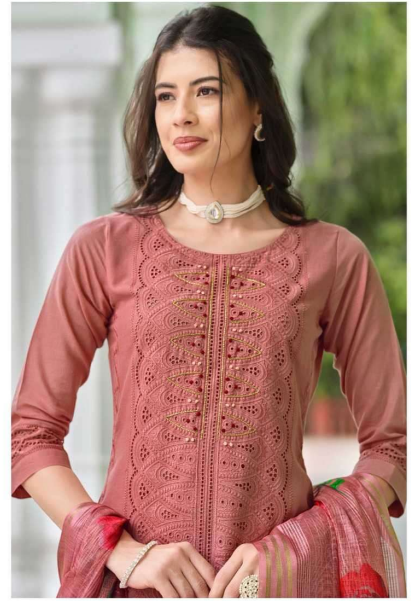

tilnovation

tilnovation! One cannot be forever innovating, we create classics.