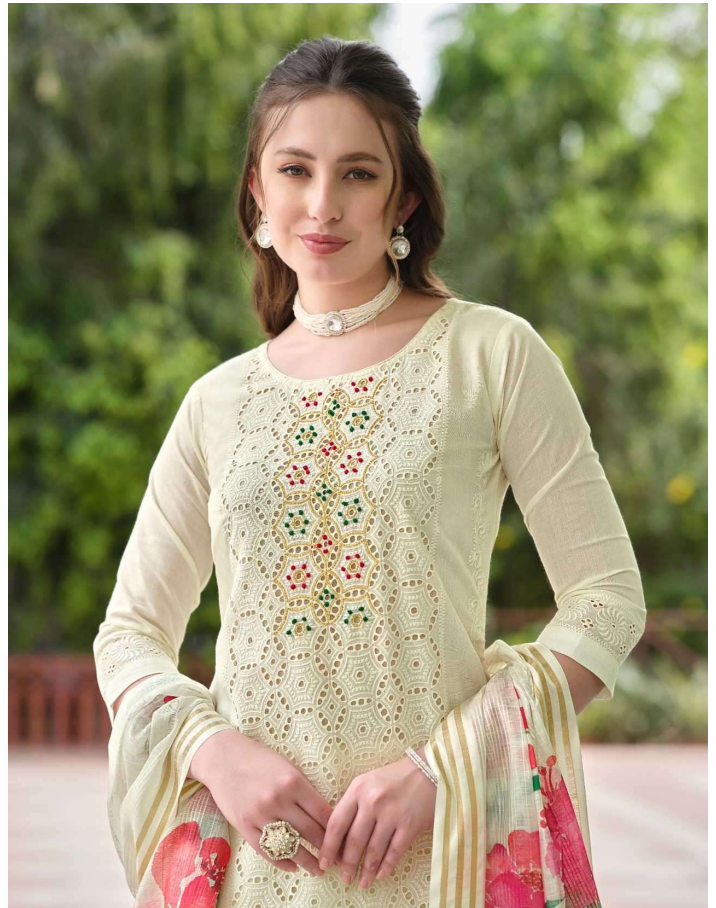

17504

17505

17506