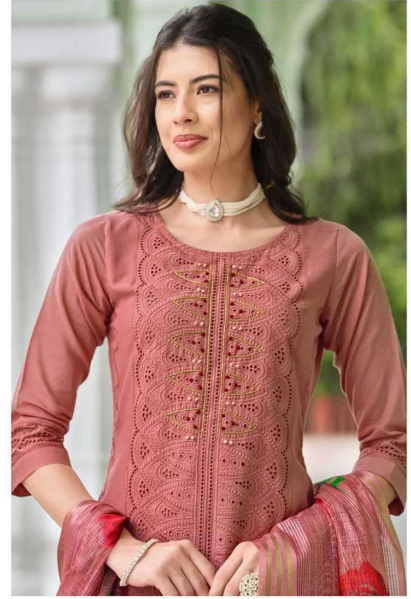

tilnovation

tilnovation! One cannot be forever innovating, we create classics.