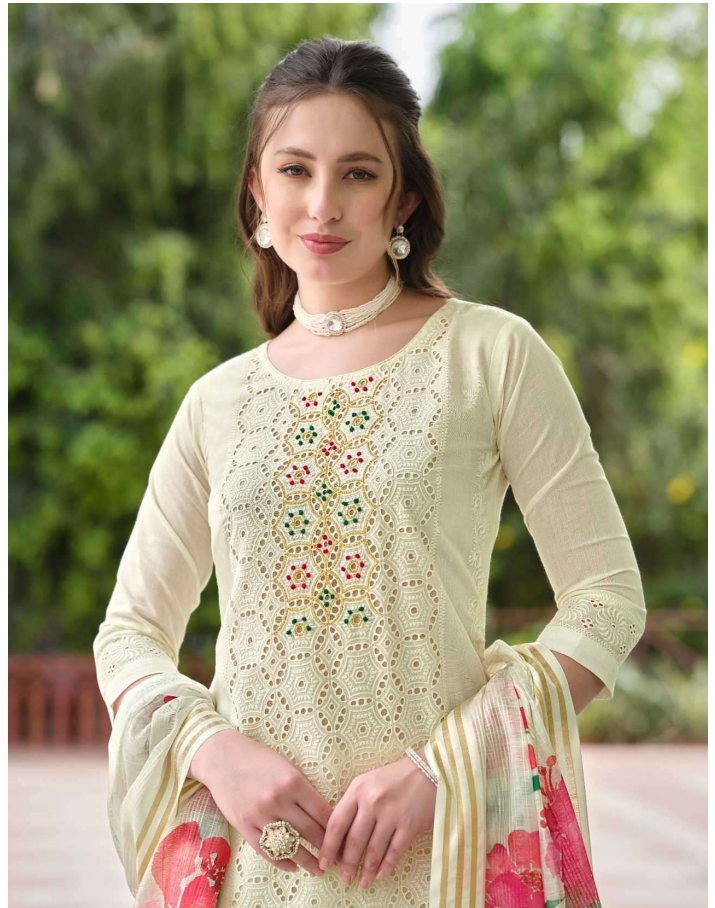

17504

17505

17506