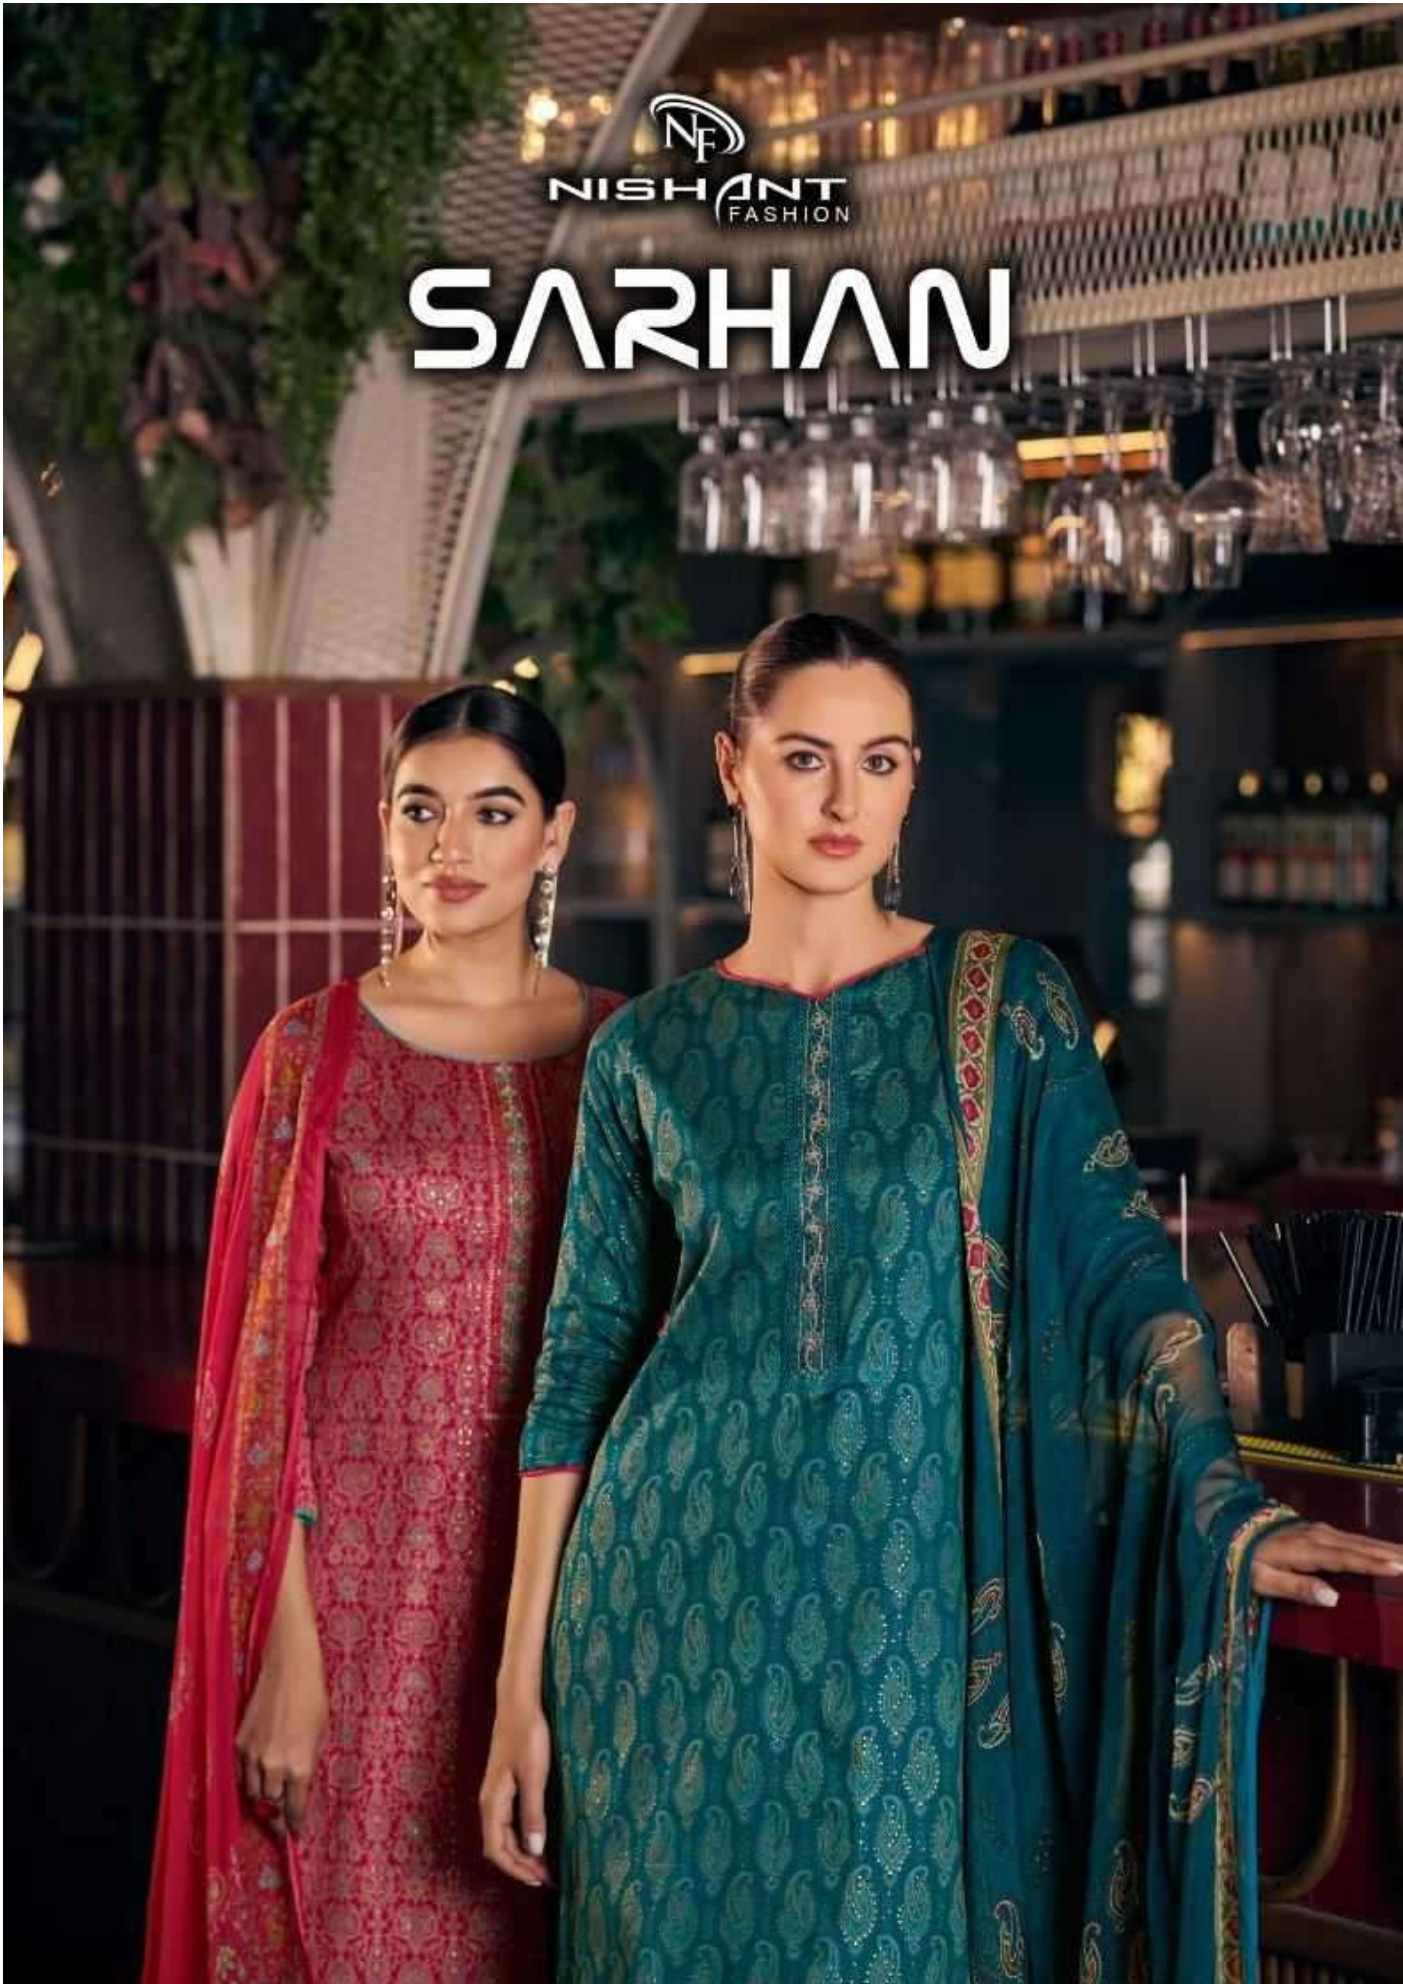

NF
NISHANT
FASHION

SARHAN

67004

FASHION

Design is a constant challenge to balance comfort with style, and practical with the aesthetic.

POETIC ATTIRE

67005

POETIC

67006

CLASSIC BEAUTY

67007

ENDLESS OPTION

67008

NF
NISHANT
FASHION

SARHAN

67001