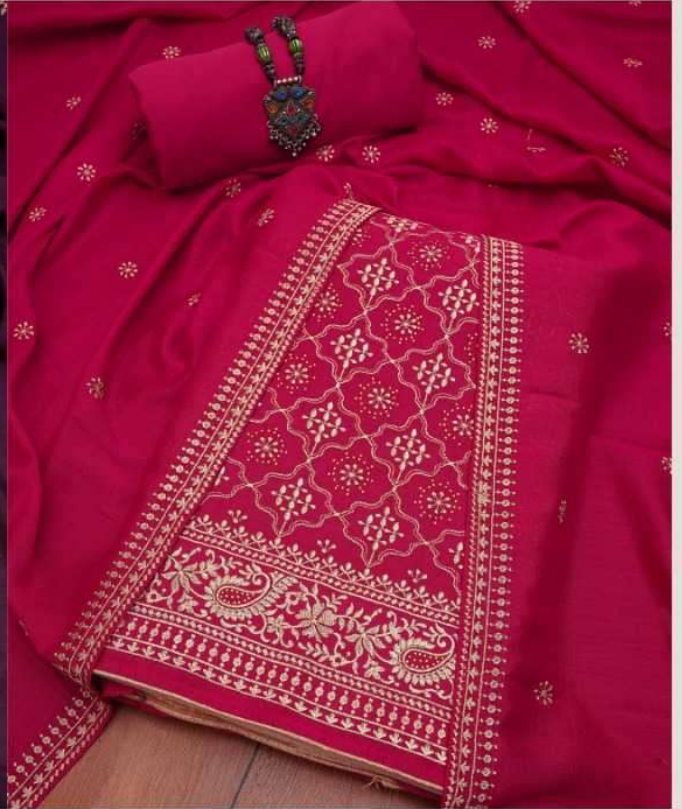

Gaatha

TOP+INNER: PURE VICHITRA SILK WITH
SWAROVSKI DIAMONDS WORK
DUPATTA: PURE VICHITRA SILK WORK
WITH FOUR SIDE LACE WORK
DUPATTA: SILK

TOP+INNER: PURE VICHITRA SILK WITH
SWAROVSKI DIAMONDS WORK
DUPATTA: PURE VICHITRA SILK WORK
WITH FOUR SIDE LACE WORK
BOTTOM: SILK

Gaatha

Gaatha

TOP+INNER: PURE VICHITRA SILK WITH
SWAROVSKI DIAMONDS WORK
DUPATTA: PURE VICHITRA SILK WORK
WITH FOUR SIDE LACE WORK
DUPATTA: SILK

Gaatha

TOP+INNER: PURE VICHITRA SILK WITH
SWAROVSKI DIAMONDS WORK
DUPATTA: PURE VICHITRA SILK WORK
WITH FOUR SIDE LACE WORK
DUPATTA: SILK

Gaatha

TOP+INNER: PURE VICHITRA SILK WITH
SWAROVSKI DIAMONDS WORK
DUPATTA: PURE VICHITRA SILK WORK
WITH FOUR SIDE LACE WORK
DUPATTA: SILK

Gaatha

TOP+INNER: PURE VICHITRA SILK WITH
SWAROVSKI DIAMONDS WORK
DUPATTA: PURE VICHITRA SILK WORK
WITH FOUR SIDE LACE WORK
DUPATTA: SILK