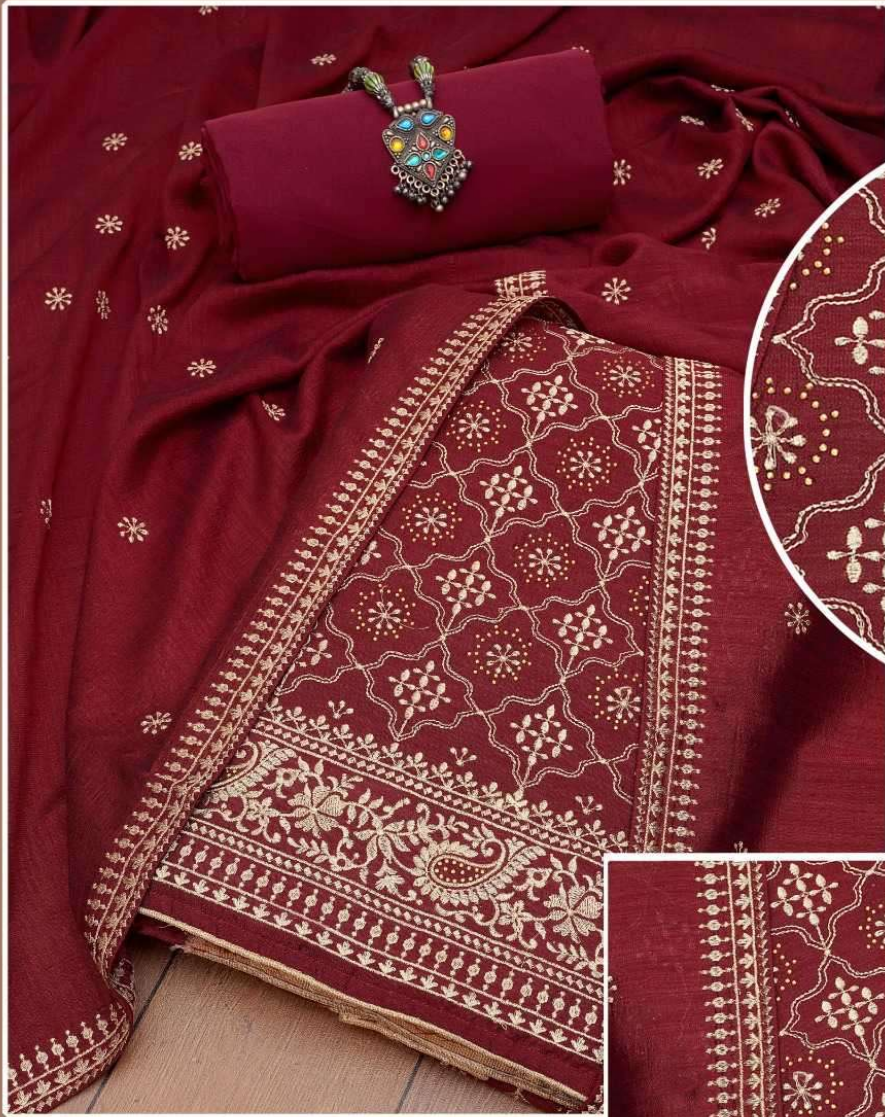

# Gaatha

TOP+INNER: PURE VICHITRA SILK WITH  
SWAROVSKI DIAMONDS WORK  
DUPATTA: PURE VICHITRA SILK WORK  
WITH FOUR SIDE LACE WORK  
DUPATTA: SILK

TOP+INNER: PURE VICHITRA SILK WITH  
SWAROVSKI DIAMONDS WORK  
DUPATTA: PURE VICHITRA SILK WORK  
WITH FOUR SIDE LACE WORK  
BOTTOM: SILK

# Gaatha

TOP+INNER: PURE VICHITRA SILK WITH  
SWAROVSKI DIAMONDS WORK  
DUPATTA: PURE VICHITRA SILK WORK  
WITH FOUR SIDE LACE WORK  
DUPATTA: SILK