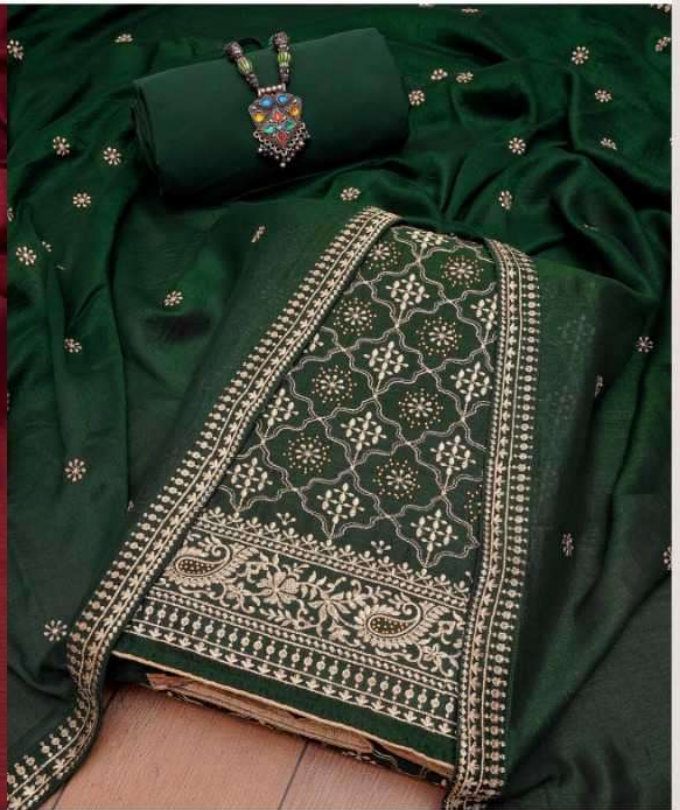

# Gaatha

TOP+INNER: PURE VICHITRA SILK WITH  
SWAROVSKI DIAMONDS WORK  
DUPATTA: PURE VICHITRA SILK WORK  
WITH FOUR SIDE LACE WORK  
DUPATTA: SILK

TOP+INNER: PURE VICHITRA SILK WITH  
SWAROVSKI DIAMONDS WORK  
DUPATTA: PURE VICHITRA SILK WORK  
WITH FOUR SIDE LACE WORK  
BOTTOM: SILK

# Gaatha

TOP+INNER: PURE VICHITRA SILK WITH  
SWAROVSKI DIAMONDS WORK  
DUPATTA: PURE VICHITRA SILK WORK  
WITH FOUR SIDE LACE WORK  
DUPATTA: SILK