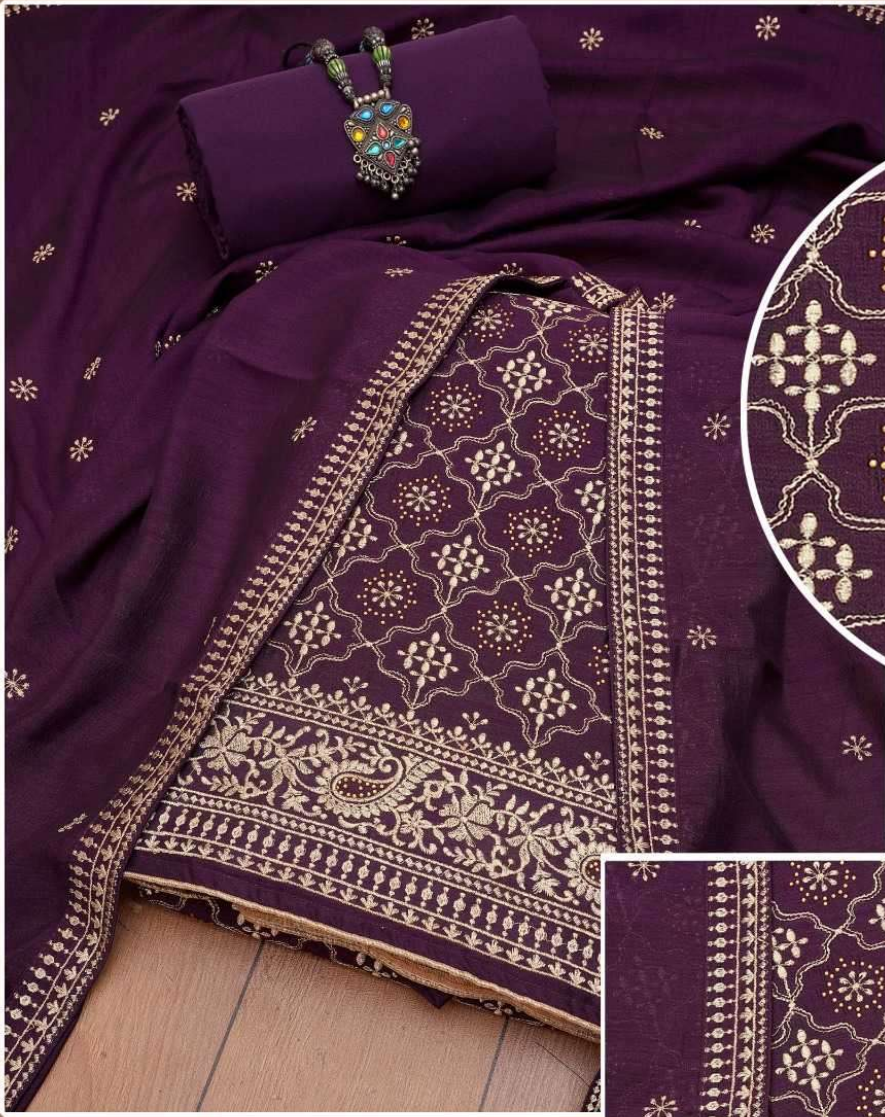

Gaatha

TOP+INNER: PURE VICHITRA SILK WITH
SWAROVSKI DIAMONDS WORK
DUPATTA: PURE VICHITRA SILK WORK
WITH FOUR SIDE LACE WORK
DUPATTA: SILK

TOP+INNER: PURE VICHITRA SILK WITH
SWAROVSKI DIAMONDS WORK
DUPATTA: PURE VICHITRA SILK WORK
WITH FOUR SIDE LACE WORK
BOTTOM: SILK

Gaatha

Gaatha

TOP+INNER: PURE VICHITRA SILK WITH
SWAROVSKI DIAMONDS WORK
DUPATTA: PURE VICHITRA SILK WORK
WITH FOUR SIDE LACE WORK
DUPATTA: SILK

Gaatha

TOP+INNER: PURE VICHITRA SILK WITH
SWAROVSKI DIAMONDS WORK
DUPATTA: PURE VICHITRA SILK WORK
WITH FOUR SIDE LACE WORK
DUPATTA: SILK

Gaatha

TOP+INNER: PURE VICHITRA SILK WITH
SWAROVSKI DIAMONDS WORK
DUPATTA: PURE VICHITRA SILK WORK
WITH FOUR SIDE LACE WORK
DUPATTA: SILK

Gaatha

TOP+INNER: PURE VICHITRA SILK WITH
SWAROVSKI DIAMONDS WORK
DUPATTA: PURE VICHITRA SILK WORK
WITH FOUR SIDE LACE WORK
DUPATTA: SILK