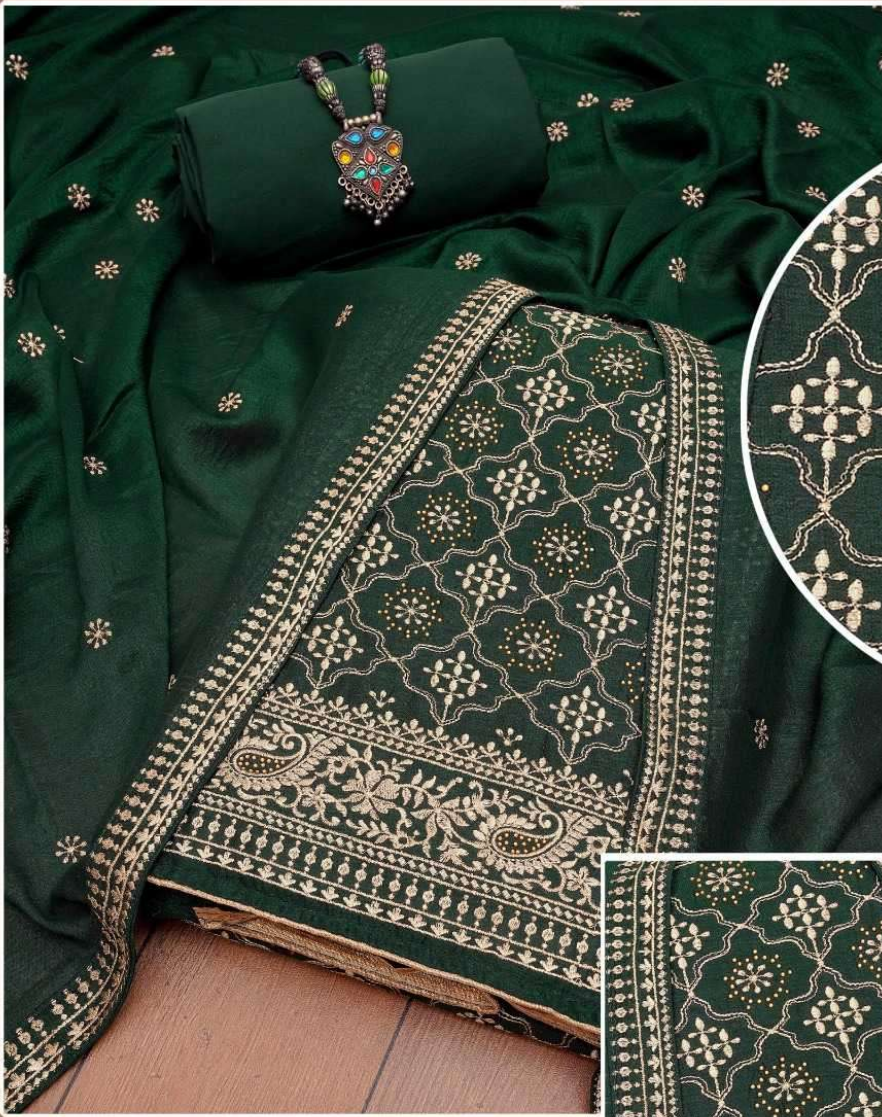

Gaatha

TOP+INNER: PURE VICHITRA SILK WITH
SWAROVSKI DIAMONDS WORK
DUPATTA: PURE VICHITRA SILK WORK
WITH FOUR SIDE LACE WORK
DUPATTA: SILK