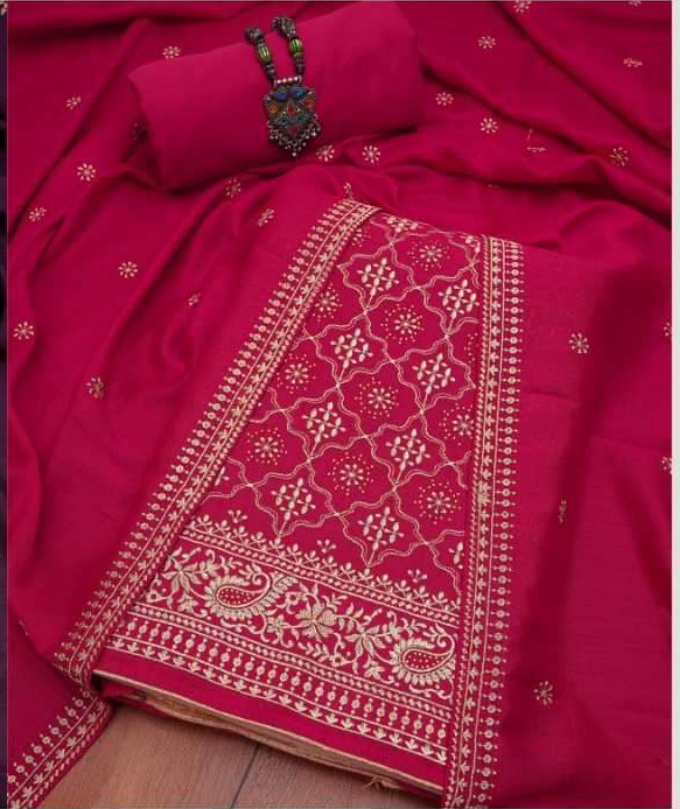

# Gaatha

TOP+INNER: PURE VICHITRA SILK WITH  
SWAROVSKI DIAMONDS WORK  
DUPATTA: PURE VICHITRA SILK WORK  
WITH FOUR SIDE LACE WORK  
DUPATTA: SILK

TOP+INNER: PURE VICHITRA SILK WITH  
SWAROVSKI DIAMONDS WORK  
DUPATTA: PURE VICHITRA SILK WORK  
WITH FOUR SIDE LACE WORK  
BOTTOM: SILK

# Gaatha

TOP+INNER: PURE VICHITRA SILK WITH  
SWAROVSKI DIAMONDS WORK  
DUPATTA: PURE VICHITRA SILK WORK  
WITH FOUR SIDE LACE WORK  
DUPATTA: SILK