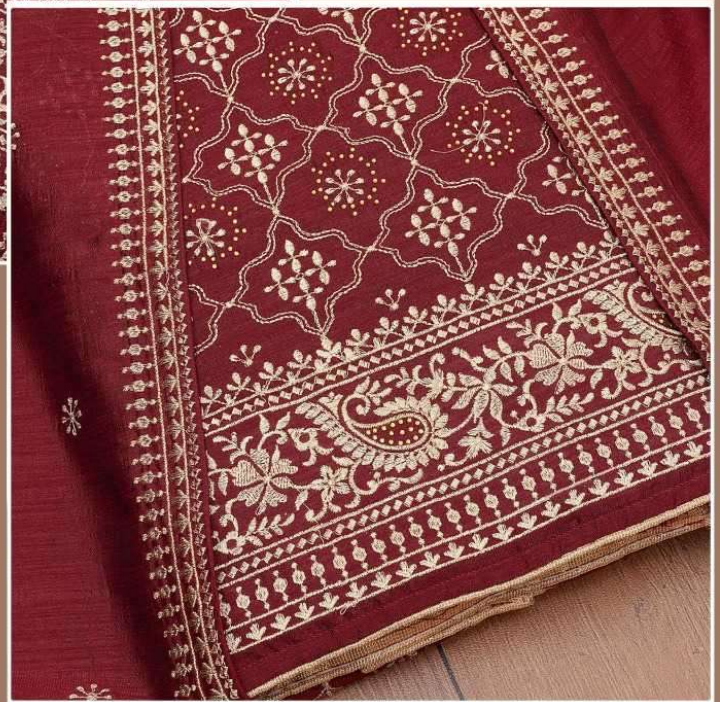

# Gaatha

TOP+INNER: PURE VICHITRA SILK WITH  
SWAROVSKI DIAMONDS WORK  
DUPATTA: PURE VICHITRA SILK WORK  
WITH FOUR SIDE LACE WORK  
DUPATTA: SILK

TOP+INNER: PURE VICHITRA SILK WITH  
SWAROVSKI DIAMONDS WORK  
DUPATTA: PURE VICHITRA SILK WORK  
WITH FOUR SIDE LACE WORK  
BOTTOM: SILK

# Gaatha

TOP+INNER: PURE VICHITRA SILK WITH  
SWAROVSKI DIAMONDS WORK  
DUPATTA: PURE VICHITRA SILK WORK  
WITH FOUR SIDE LACE WORK  
DUPATTA: SILK