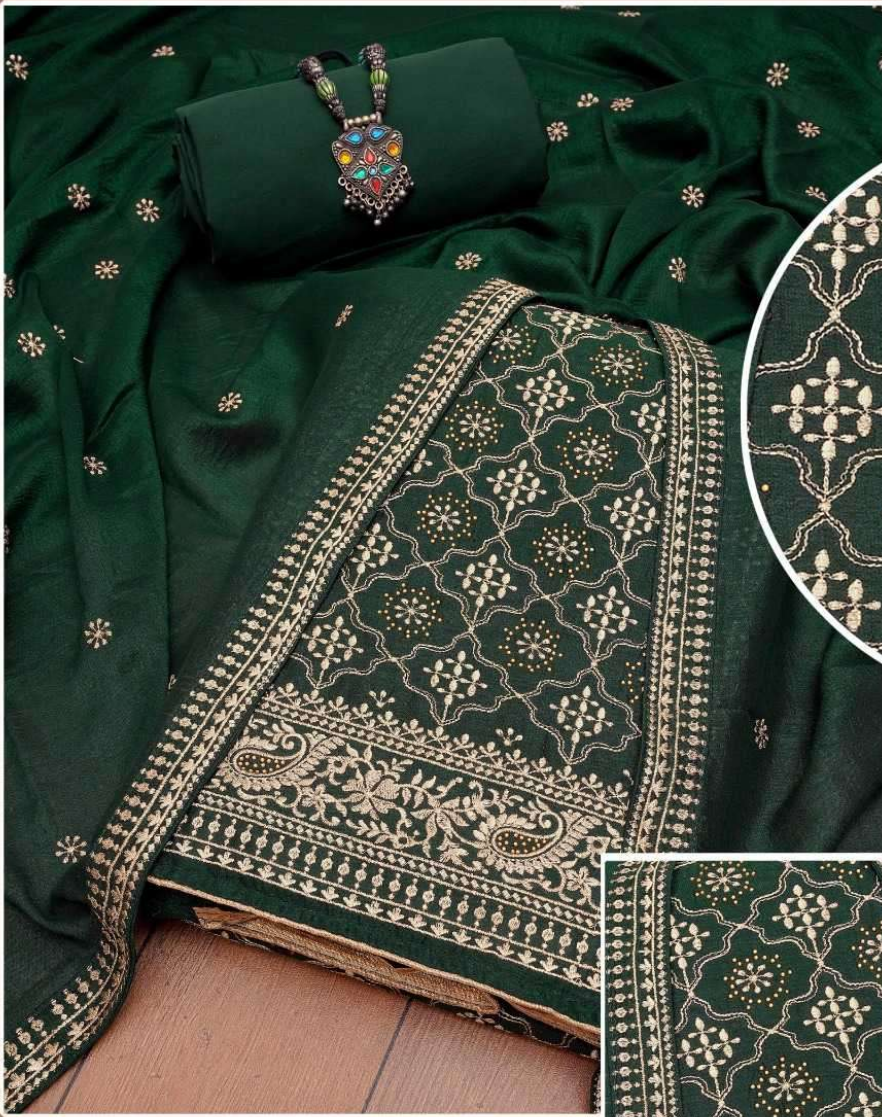

Gaatha

TOP+INNER: PURE VICHITRA SILK WITH
SWAROVSKI DIAMONDS WORK
DUPATTA: PURE VICHITRA SILK WORK
WITH FOUR SIDE LACE WORK
DUPATTA: SILK

TOP+INNER: PURE VICHITRA SILK WITH
SWAROVSKI DIAMONDS WORK
DUPATTA: PURE VICHITRA SILK WORK
WITH FOUR SIDE LACE WORK
BOTTOM: SILK

Gaatha

Gaatha

TOP+INNER: PURE VICHITRA SILK WITH
SWAROVSKI DIAMONDS WORK
DUPATTA: PURE VICHITRA SILK WORK
WITH FOUR SIDE LACE WORK
DUPATTA: SILK

Gaatha

TOP+INNER: PURE VICHITRA SILK WITH
SWAROVSKI DIAMONDS WORK
DUPATTA: PURE VICHITRA SILK WORK
WITH FOUR SIDE LACE WORK
DUPATTA: SILK

Gaatha

TOP+INNER: PURE VICHITRA SILK WITH
SWAROVSKI DIAMONDS WORK
DUPATTA: PURE VICHITRA SILK WORK
WITH FOUR SIDE LACE WORK
DUPATTA: SILK

Gaatha

TOP+INNER: PURE VICHITRA SILK WITH
SWAROVSKI DIAMONDS WORK
DUPATTA: PURE VICHITRA SILK WORK
WITH FOUR SIDE LACE WORK
DUPATTA: SILK