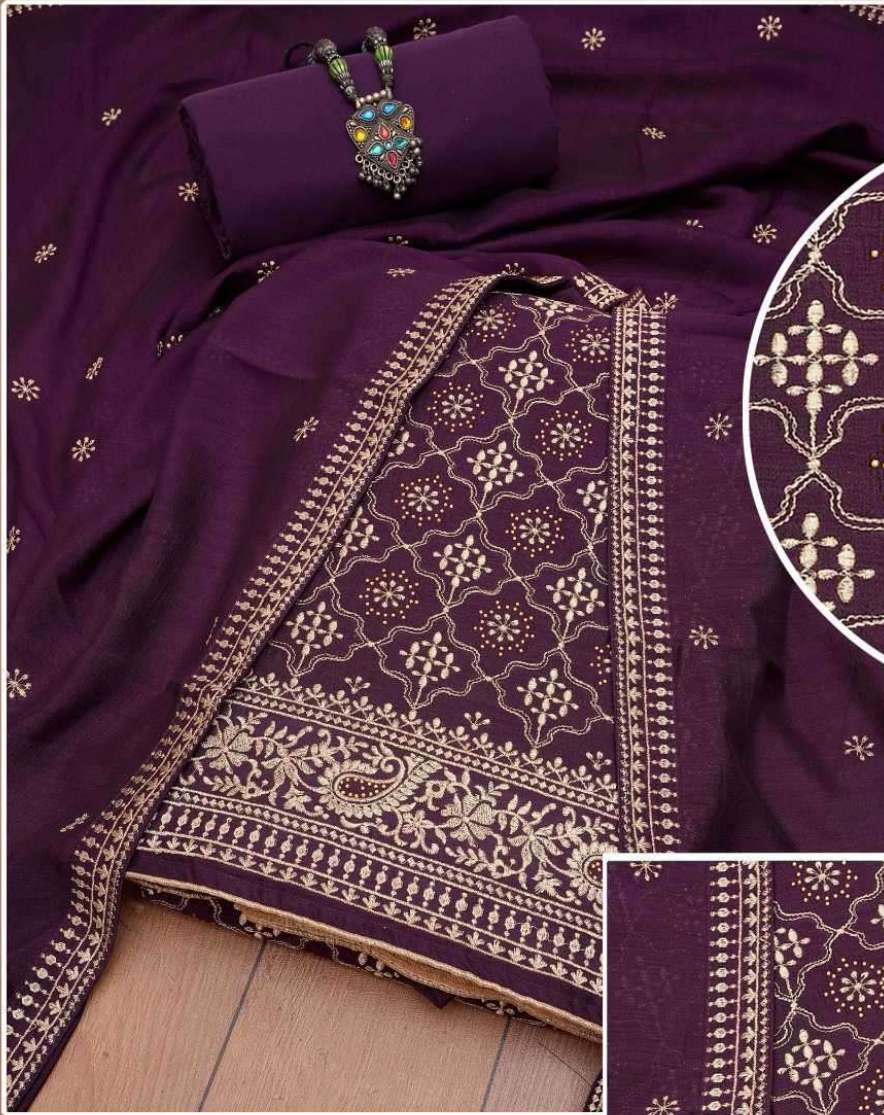

# Gaatha

TOP+INNER: PURE VICHITRA SILK WITH  
SWAROVSKI DIAMONDS WORK  
DUPATTA: PURE VICHITRA SILK WORK  
WITH FOUR SIDE LACE WORK  
DUPATTA: SILK