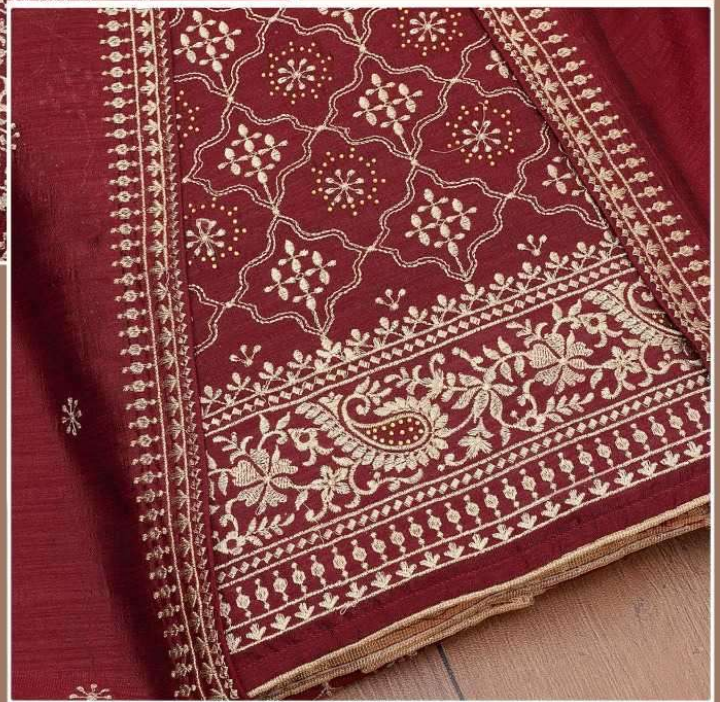

Gaatha

TOP+INNER: PURE VICHITRA SILK WITH
SWAROVSKI DIAMONDS WORK
DUPATTA: PURE VICHITRA SILK WORK
WITH FOUR SIDE LACE WORK
DUPATTA: SILK

TOP+INNER: PURE VICHITRA SILK WITH
SWAROVSKI DIAMONDS WORK
DUPATTA: PURE VICHITRA SILK WORK
WITH FOUR SIDE LACE WORK
BOTTOM: SILK

Gaatha

Gaatha

TOP+INNER: PURE VICHITRA SILK WITH
SWAROVSKI DIAMONDS WORK
DUPATTA: PURE VICHITRA SILK WORK
WITH FOUR SIDE LACE WORK
DUPATTA: SILK

Gaatha

TOP+INNER: PURE VICHITRA SILK WITH
SWAROVSKI DIAMONDS WORK
DUPATTA: PURE VICHITRA SILK WORK
WITH FOUR SIDE LACE WORK
DUPATTA: SILK

Gaatha

TOP+INNER: PURE VICHITRA SILK WITH
SWAROVSKI DIAMONDS WORK
DUPATTA: PURE VICHITRA SILK WORK
WITH FOUR SIDE LACE WORK
DUPATTA: SILK

Gaatha

TOP+INNER: PURE VICHITRA SILK WITH
SWAROVSKI DIAMONDS WORK
DUPATTA: PURE VICHITRA SILK WORK
WITH FOUR SIDE LACE WORK
DUPATTA: SILK