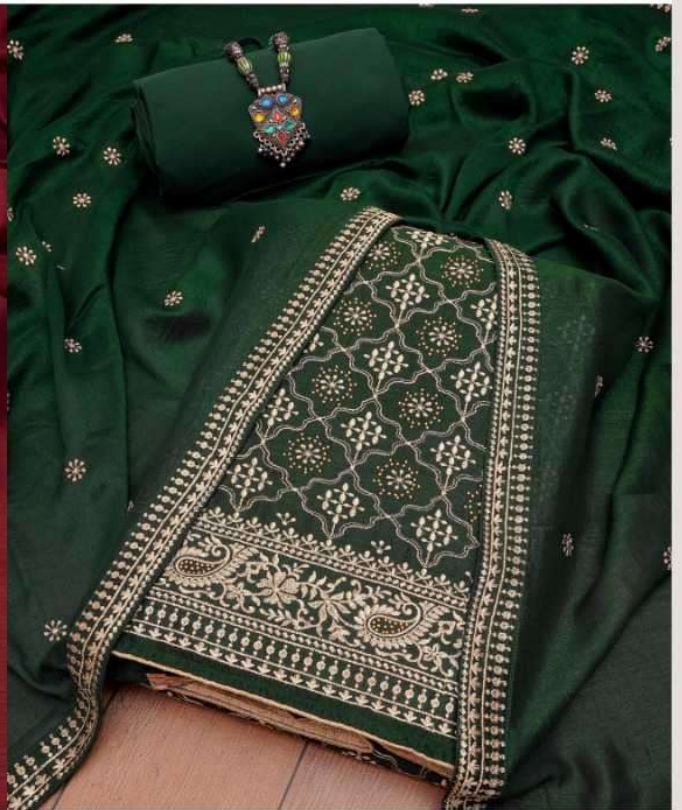

Gaatha

TOP+INNER: PURE VICHITRA SILK WITH
SWAROVSKI DIAMONDS WORK
DUPATTA: PURE VICHITRA SILK WORK
WITH FOUR SIDE LACE WORK
DUPATTA: SILK

TOP+INNER: PURE VICHITRA SILK WITH
SWAROVSKI DIAMONDS WORK
DUPATTA: PURE VICHITRA SILK WORK
WITH FOUR SIDE LACE WORK
BOTTOM: SILK

Gaatha

Gaatha

TOP+INNER: PURE VICHITRA SILK WITH
SWAROVSKI DIAMONDS WORK
DUPATTA: PURE VICHITRA SILK WORK
WITH FOUR SIDE LACE WORK
DUPATTA: SILK

Gaatha

TOP+INNER: PURE VICHITRA SILK WITH
SWAROVSKI DIAMONDS WORK
DUPATTA: PURE VICHITRA SILK WORK
WITH FOUR SIDE LACE WORK
DUPATTA: SILK

Gaatha

TOP+INNER: PURE VICHITRA SILK WITH
SWAROVSKI DIAMONDS WORK
DUPATTA: PURE VICHITRA SILK WORK
WITH FOUR SIDE LACE WORK
DUPATTA: SILK

Gaatha

TOP+INNER: PURE VICHITRA SILK WITH
SWAROVSKI DIAMONDS WORK
DUPATTA: PURE VICHITRA SILK WORK
WITH FOUR SIDE LACE WORK
DUPATTA: SILK