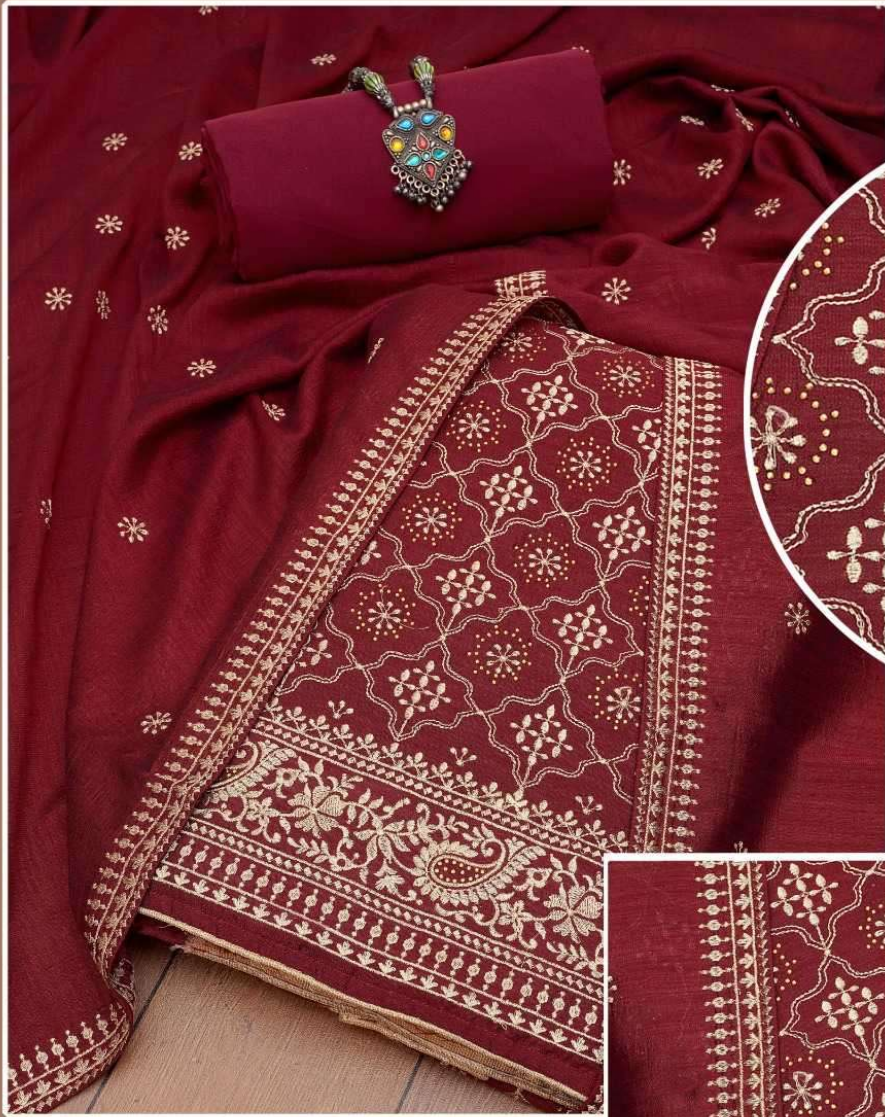

Gaatha

TOP+INNER: PURE VICHITRA SILK WITH
SWAROVSKI DIAMONDS WORK
DUPATTA: PURE VICHITRA SILK WORK
WITH FOUR SIDE LACE WORK
DUPATTA: SILK

TOP+INNER: PURE VICHITRA SILK WITH
SWAROVSKI DIAMONDS WORK
DUPATTA: PURE VICHITRA SILK WORK
WITH FOUR SIDE LACE WORK
BOTTOM: SILK

Gaatha

Gaatha

TOP+INNER: PURE VICHITRA SILK WITH
SWAROVSKI DIAMONDS WORK
DUPATTA: PURE VICHITRA SILK WORK
WITH FOUR SIDE LACE WORK
DUPATTA: SILK

Gaatha

TOP+INNER: PURE VICHITRA SILK WITH
SWAROVSKI DIAMONDS WORK
DUPATTA: PURE VICHITRA SILK WORK
WITH FOUR SIDE LACE WORK
DUPATTA: SILK

Gaatha

TOP+INNER: PURE VICHITRA SILK WITH
SWAROVSKI DIAMONDS WORK
DUPATTA: PURE VICHITRA SILK WORK
WITH FOUR SIDE LACE WORK
DUPATTA: SILK

Gaatha

TOP+INNER: PURE VICHITRA SILK WITH
SWAROVSKI DIAMONDS WORK
DUPATTA: PURE VICHITRA SILK WORK
WITH FOUR SIDE LACE WORK
DUPATTA: SILK