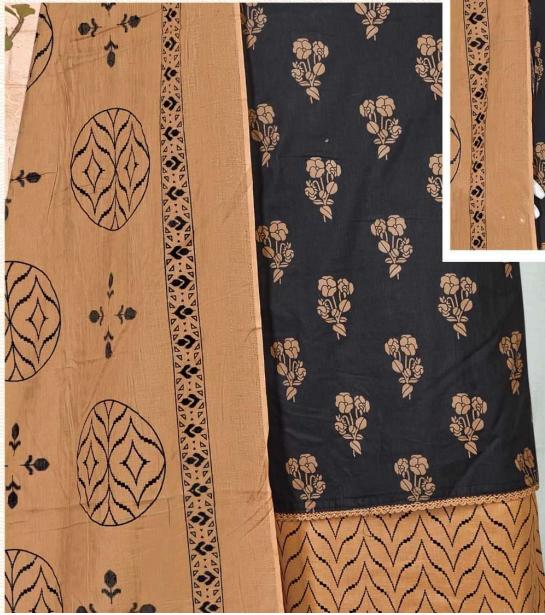

Gipson[®]

Mercedes
Benz

D.NO.2574

Bipson®

Mercedes
Benz

TOP :- PURE COTTON CAMBRIC PRINT
WITH ETHNIC HAND WORK

BOTTOM :- PURE COTTON CAMBRIC
PRINT

DUPATTA :- PURE COTTON MAL PRINT
D.NO.2574-C

Bipson®

**Mercedes
Benz**

TOP :- PURE COTTON CAMBRIC PRINT
WITH ETHNIC HAND WORK

BOTTOM :- PURE COTTON CAMBRIC
PRINT

DUPATTA :- PURE COTTON MAL PRINT
D.NO.2574-A

Bipson®

Mercedes
Benz

TOP :- PURE COTTON CAMBRIC PRINT
WITH ETHNIC HAND WORK

BOTTOM :- PURE COTTON CAMBRIC
PRINT

DUPATTA :- PURE COTTON MAL PRINT
D.NO.2574-B

Gipson[®]

Mercedes
Benz

D.NO.2574

Bipson®

**Mercedes
Benz**

TOP :- PURE COTTON CAMBRIC PRINT
WITH ETHNIC HAND WORK

BOTTOM :- PURE COTTON CAMBRIC
PRINT

DUPATTA :- PURE COTTON MAL PRINT
D.NO.2574-D

Gipson[®]

Mercedes
Benz

D.No :- 2574

TOP :- PURE COTTON CAMBRIC PRINT
WITH ETHNIC HAND WORK

BOTTOM :- PURE COTTON CAMBRIC
PRINT