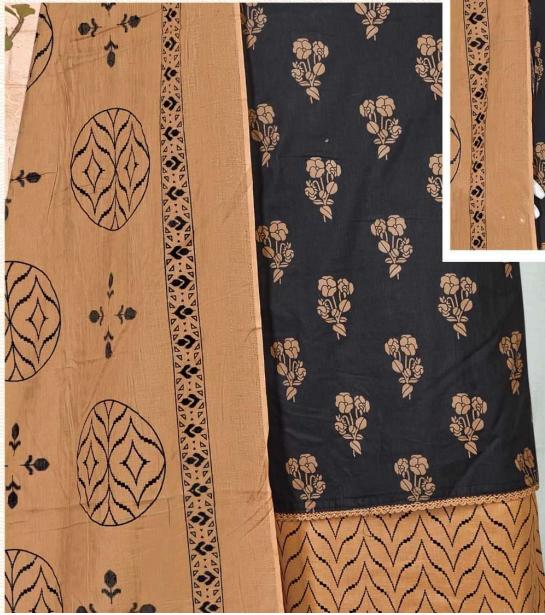

Gipson[®]

Mercedes
Benz

D.NO.2574

Bipson®

Mercedes
Benz

TOP :- PURE COTTON CAMBRIC PRINT
WITH ETHNIC HAND WORK

BOTTOM :- PURE COTTON CAMBRIC
PRINT

DUPATTA :- PURE COTTON MAL PRINT
D.NO.2574-C

Bipson®

**Mercedes
Benz**

TOP :- PURE COTTON CAMBRIC PRINT
WITH ETHNIC HAND WORK

BOTTOM :- PURE COTTON CAMBRIC
PRINT

DUPATTA :- PURE COTTON MAL PRINT
D.NO.2574-A

Bipson®

Mercedes
Benz

TOP :- PURE COTTON CAMBRIC PRINT
WITH ETHNIC HAND WORK

BOTTOM :- PURE COTTON CAMBRIC
PRINT

DUPATTA :- PURE COTTON MAL PRINT
D.NO.2574-B

Gipson[®]

Mercedes
Benz

D.NO.2574

Bipson®

**Mercedes
Benz**

TOP :- PURE COTTON CAMBRIC PRINT
WITH ETHNIC HAND WORK

BOTTOM :- PURE COTTON CAMBRIC
PRINT

DUPATTA :- PURE COTTON MAL PRINT
D.NO.2574-D

Gipson[®]

 Mercedes
Benz

D.No :- 2574

TOP :- PURE COTTON CAMBRIC PRINT
WITH ETHNIC HAND WORK

BOTTOM :- PURE COTTON CAMBRIC
PRINT