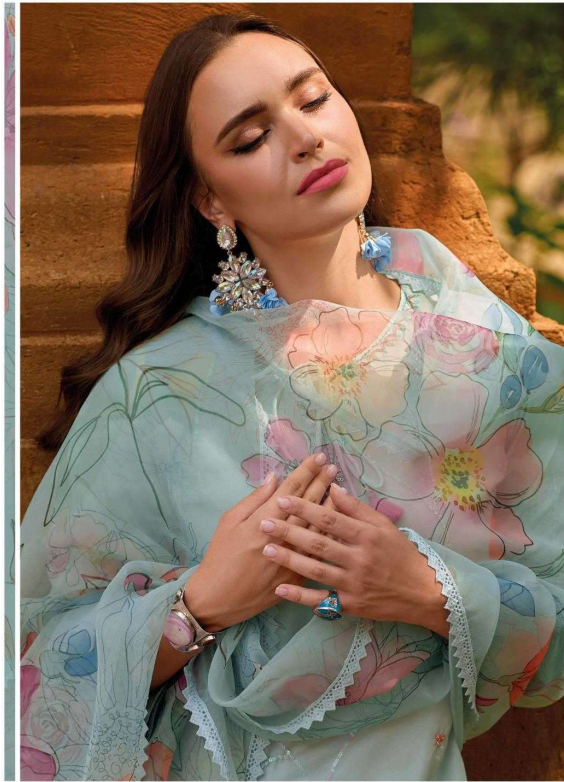

KAILEE
fashion
FRESH FABRIC MEAN