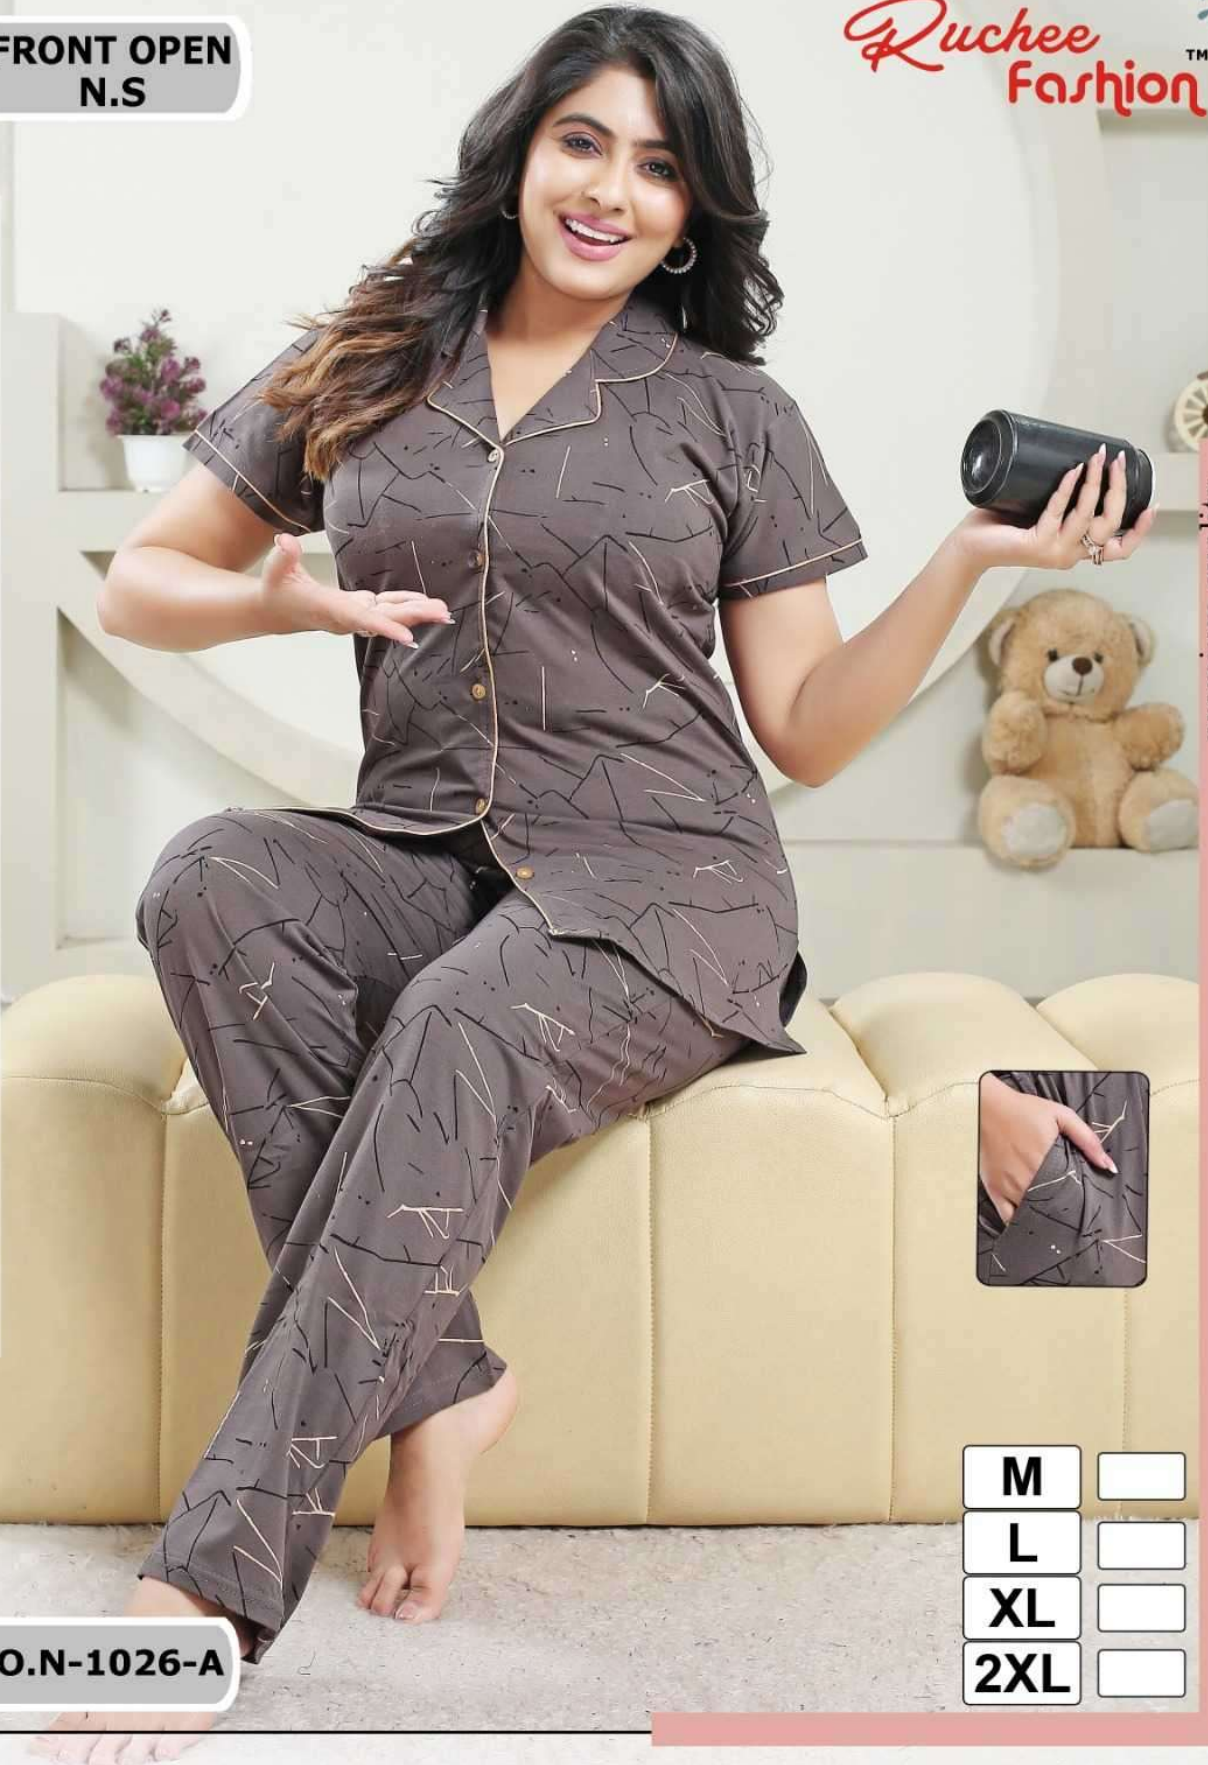

**FRONT OPEN
N.S**

**Ruchee
Fashion™**

you need start dreaming again most loved style

premium quality

DO.N-1026-A

M	☐
L	☐
XL	☐
2XL	☐