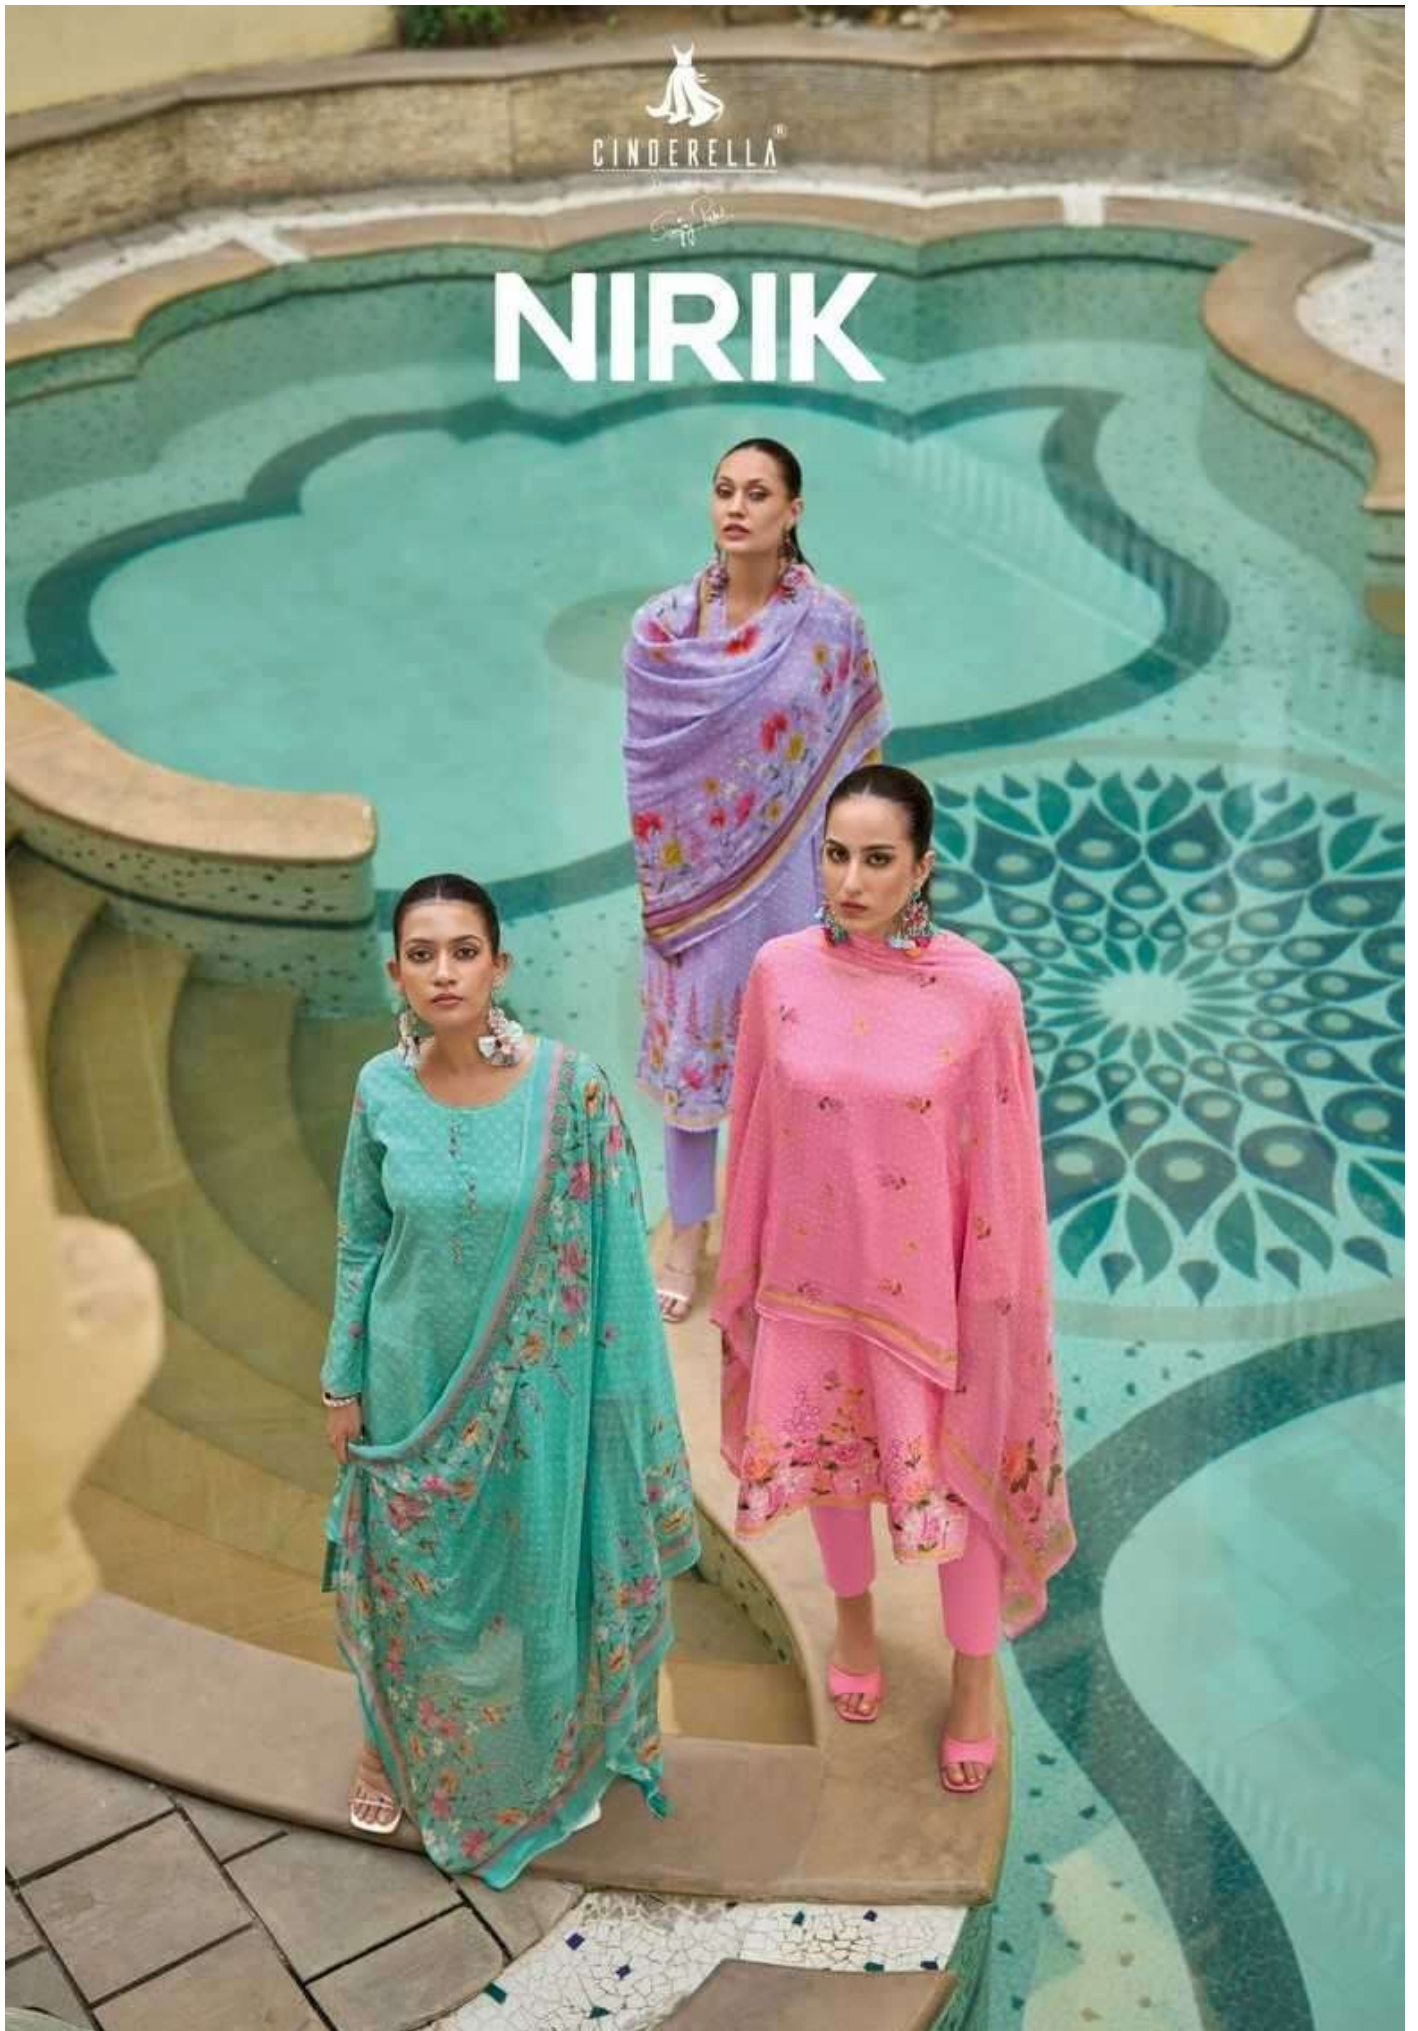

CINDERELLA[®]

Sana Safayy

NIRIK

NIRIK

TOP

PURE LINEN COTTON DIGITAL PRINTS WITH
DELICATED HANDWORK

DUPATTA

PURE TABBY WEAVING DIGITAL PRINTS