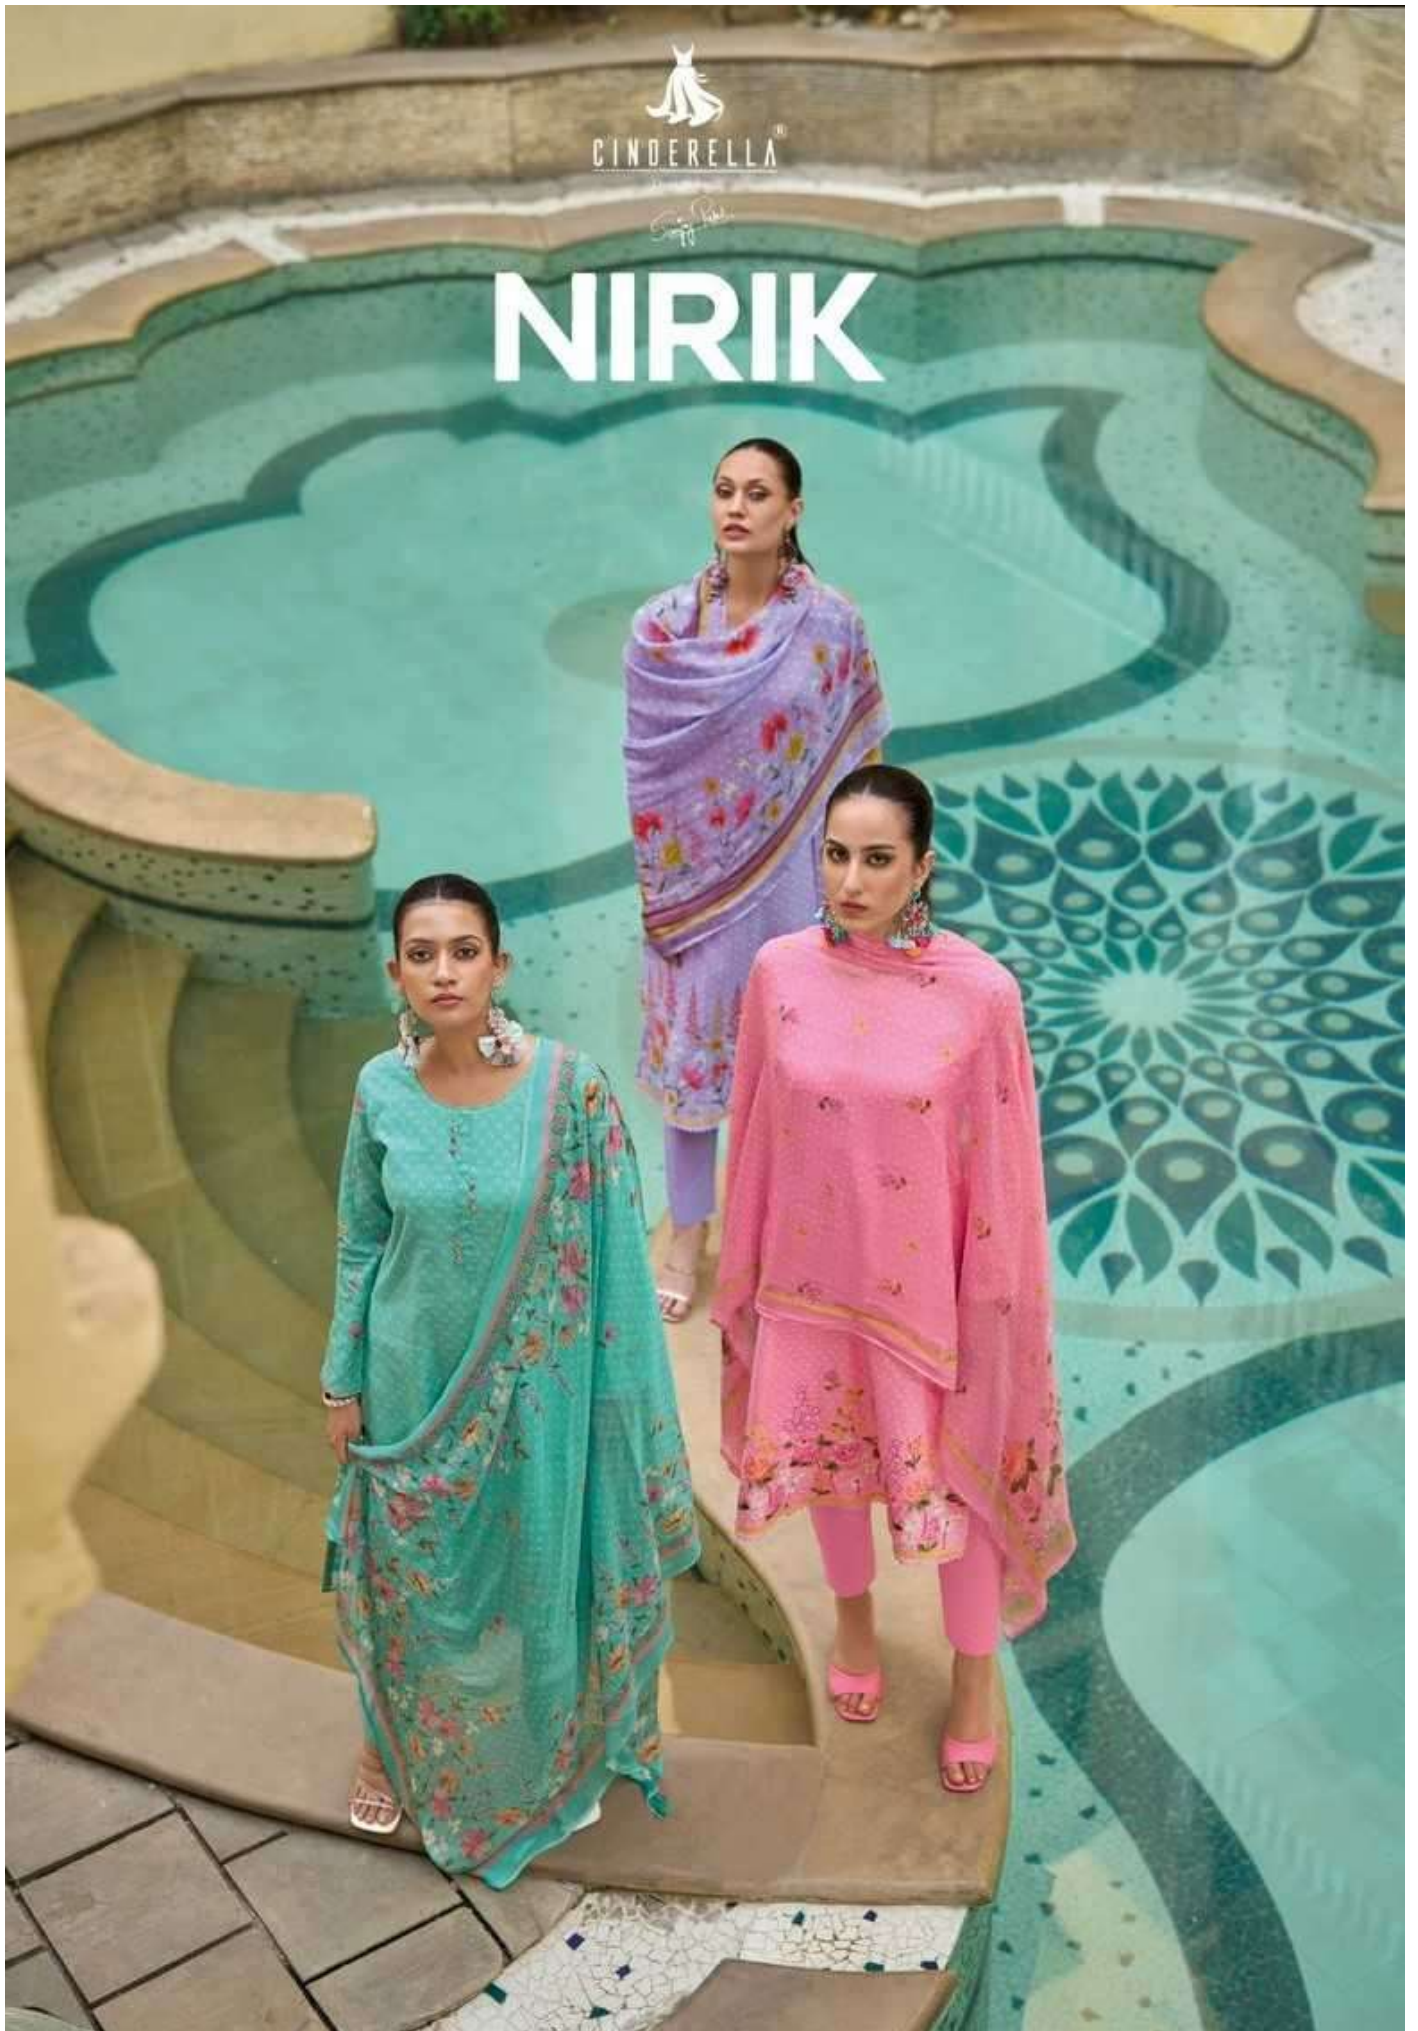

CINDERELLA[®]

Signature

NIRIK

NIRIK

TOP

PURE LINEN COTTON DIGITAL PRINTS WITH
DELICATED HANDWORK

DUPATTA

PURE TABBY WEAVING DIGITAL PRINTS