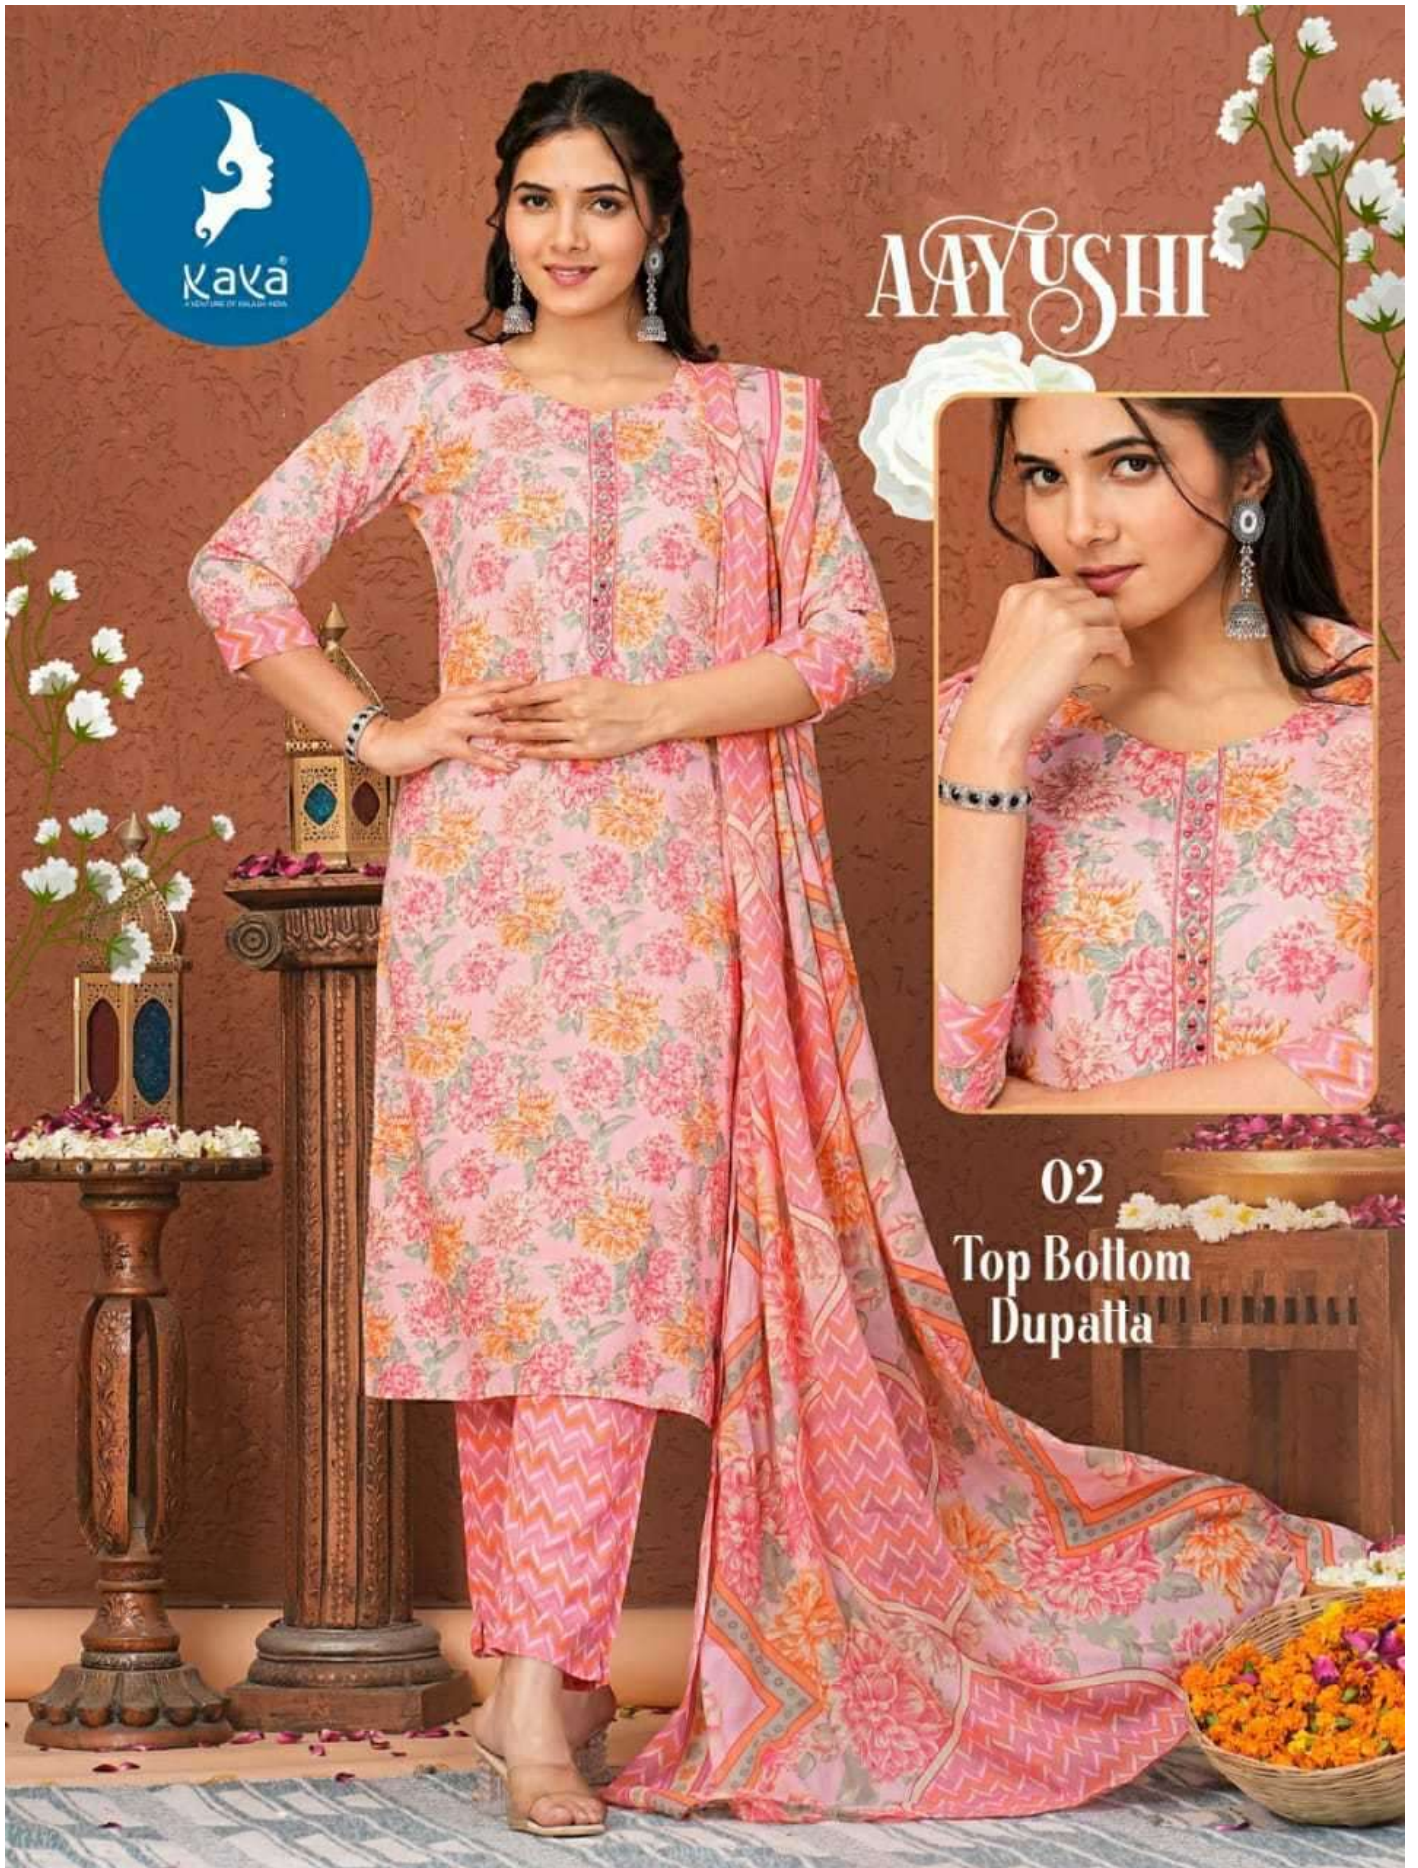

02
Top Bottom
Dupatta