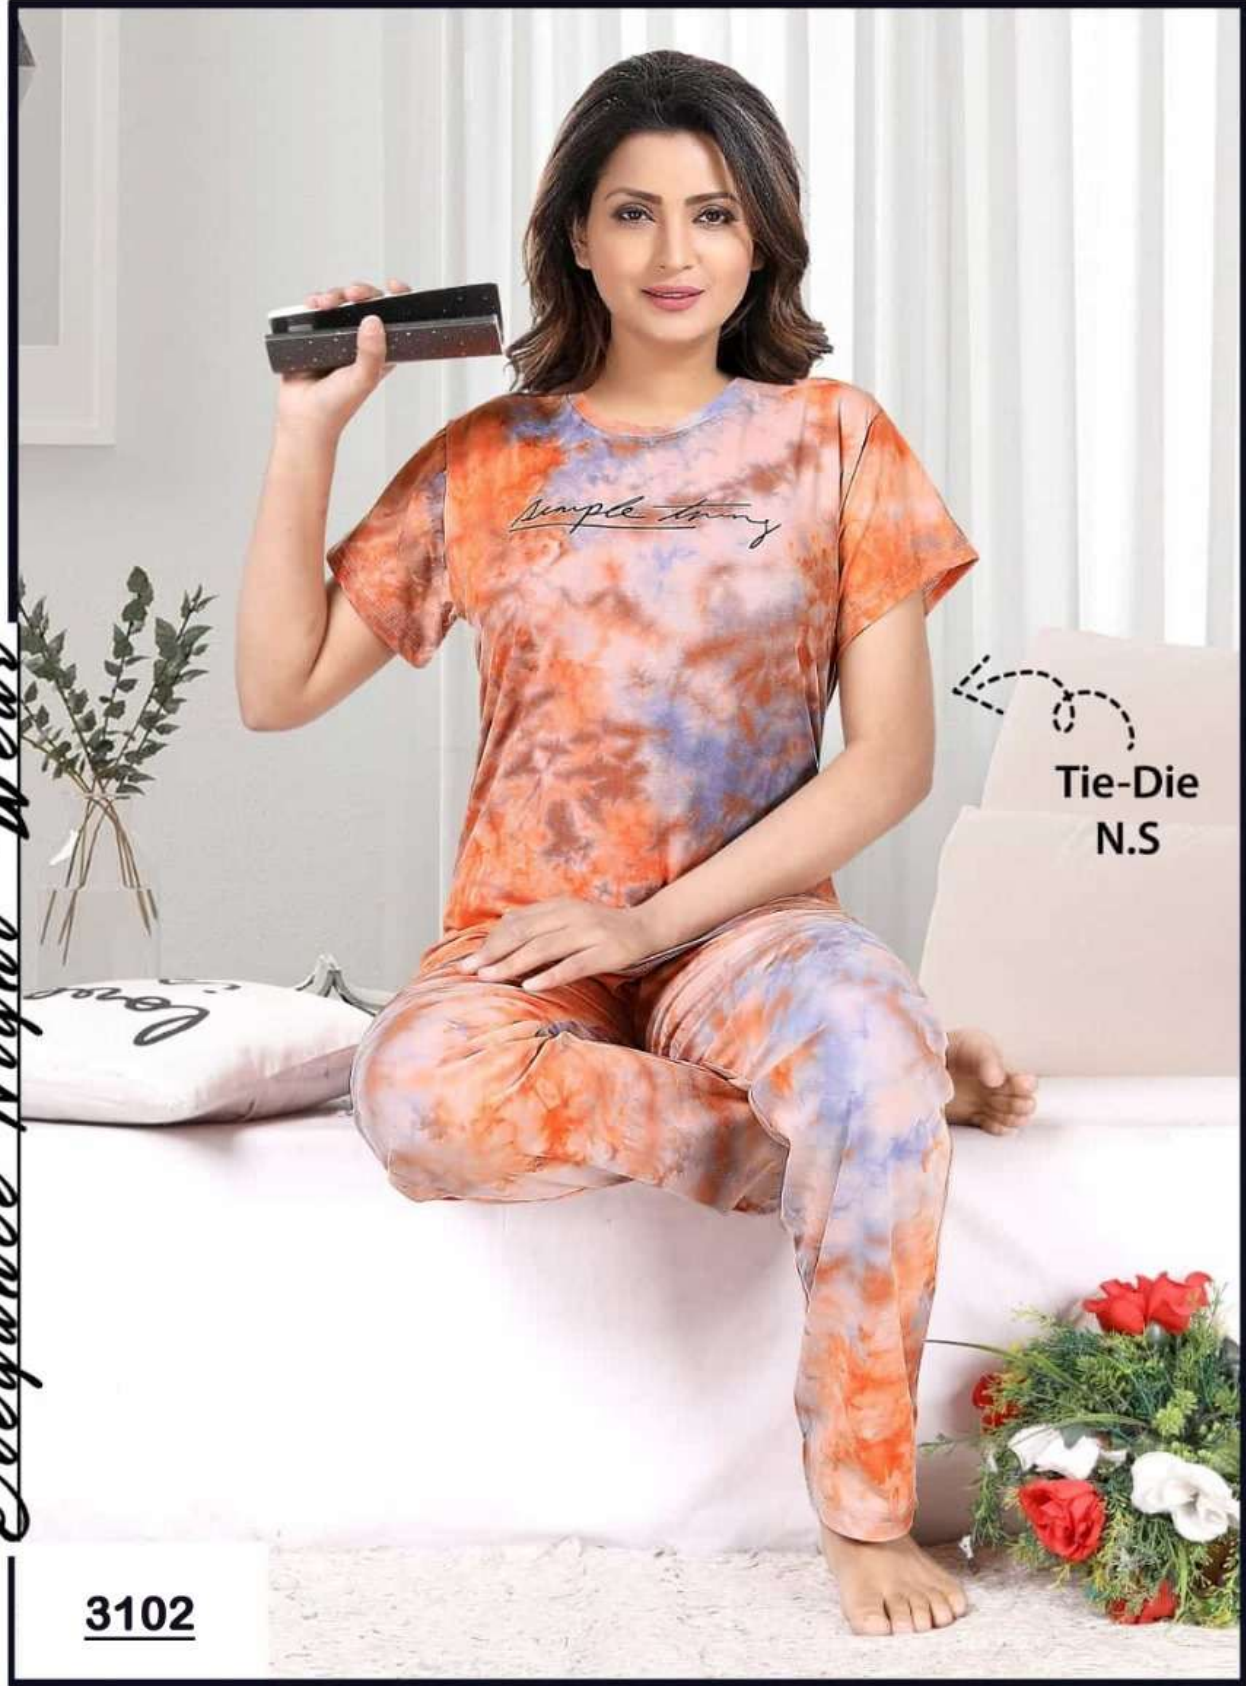

Elegance Night Wear

Tie-Die
N.S

Growing

3103

Elegance Night Wear

Tie-Die
N.S

3105

Elegance Night Wear